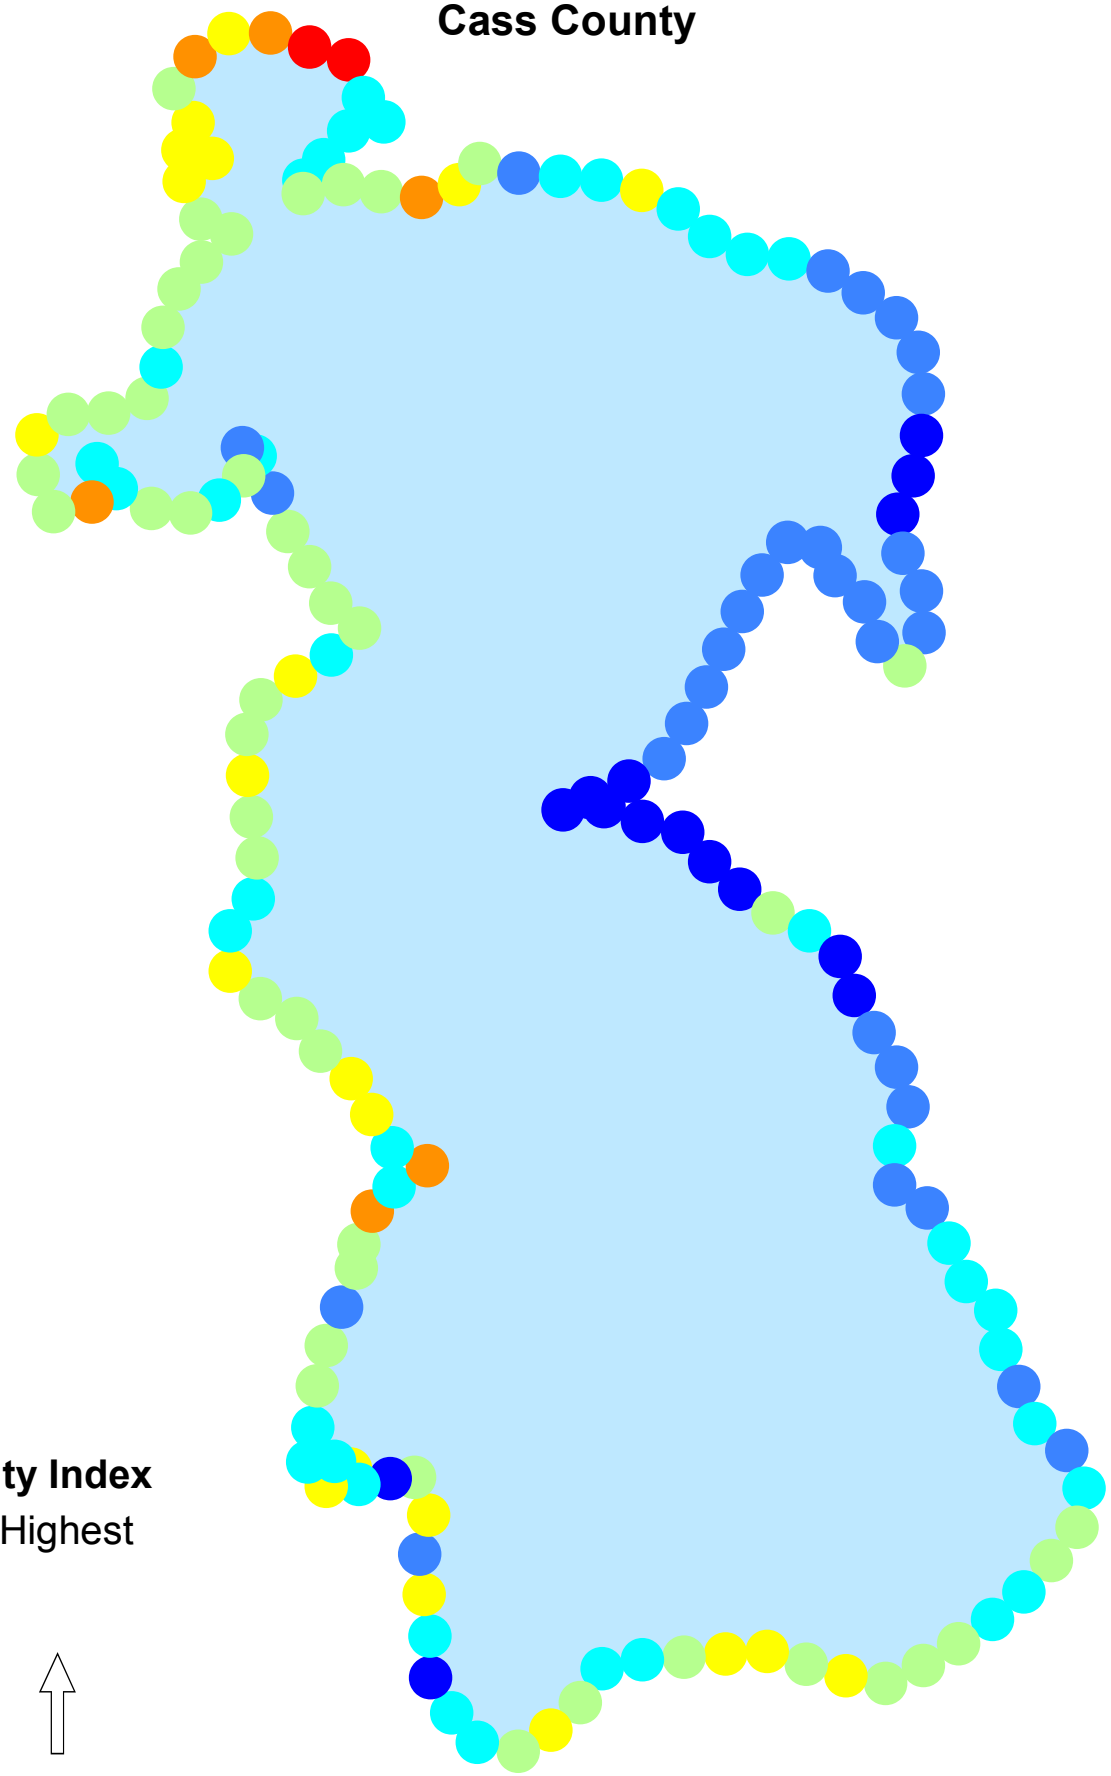

**Webb Lake**  
**DOW 11-0311-00**  
**Cass County**

**Sensitivity Index**

- 6 Highest
  - 5
  - 4
  - 3
  - 2
  - 1
  - 0 High
- ↑

Created by:  
MN DNR  
2011

**Webb Lake  
DOW 11-0311-00  
Cass County**

-  Sensitive Shoreland
-  Sensitive Lakeshore

0 375 750 1,125 1,500 Meters

Created by:  
MN DNR  
2011