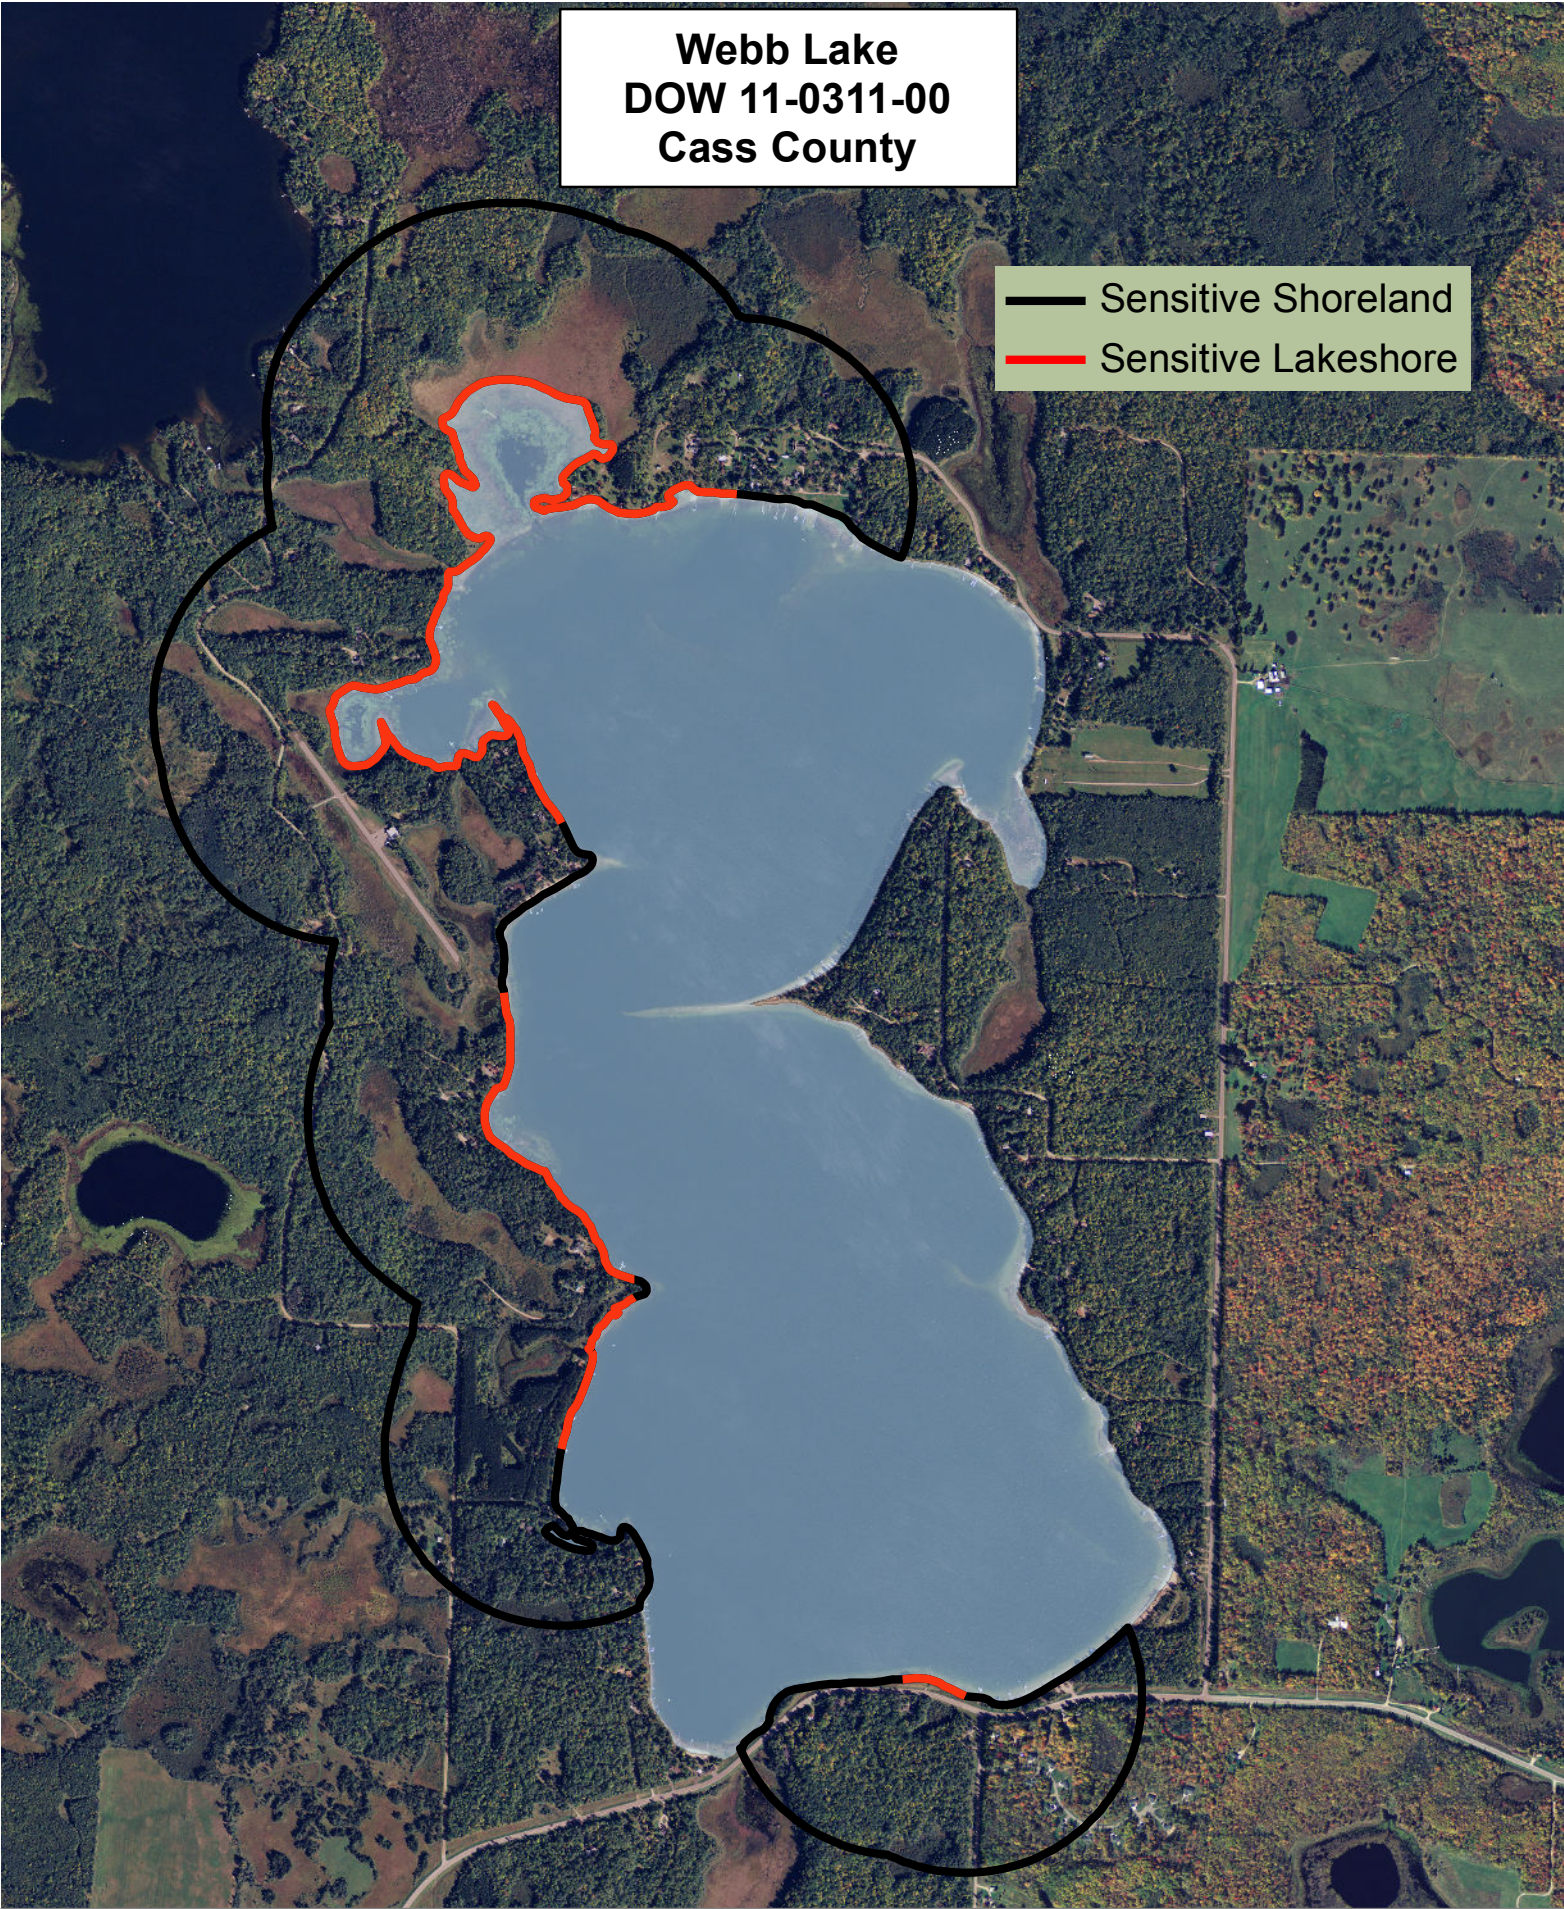

**Webb Lake**  
**DOW 11-0311-00**  
**Cass County**

**Sensitivity Index**

- 6 Highest
  - 5
  - 4
  - 3
  - 2
  - 1
  - 0 High
- ↑

Created by:  
MN DNR  
2011

**Webb Lake  
DOW 11-0311-00  
Cass County**

-  Sensitive Shoreland
-  Sensitive Lakeshore

0 375 750 1,125 1,500 Meters

Created by:  
MN DNR  
2011