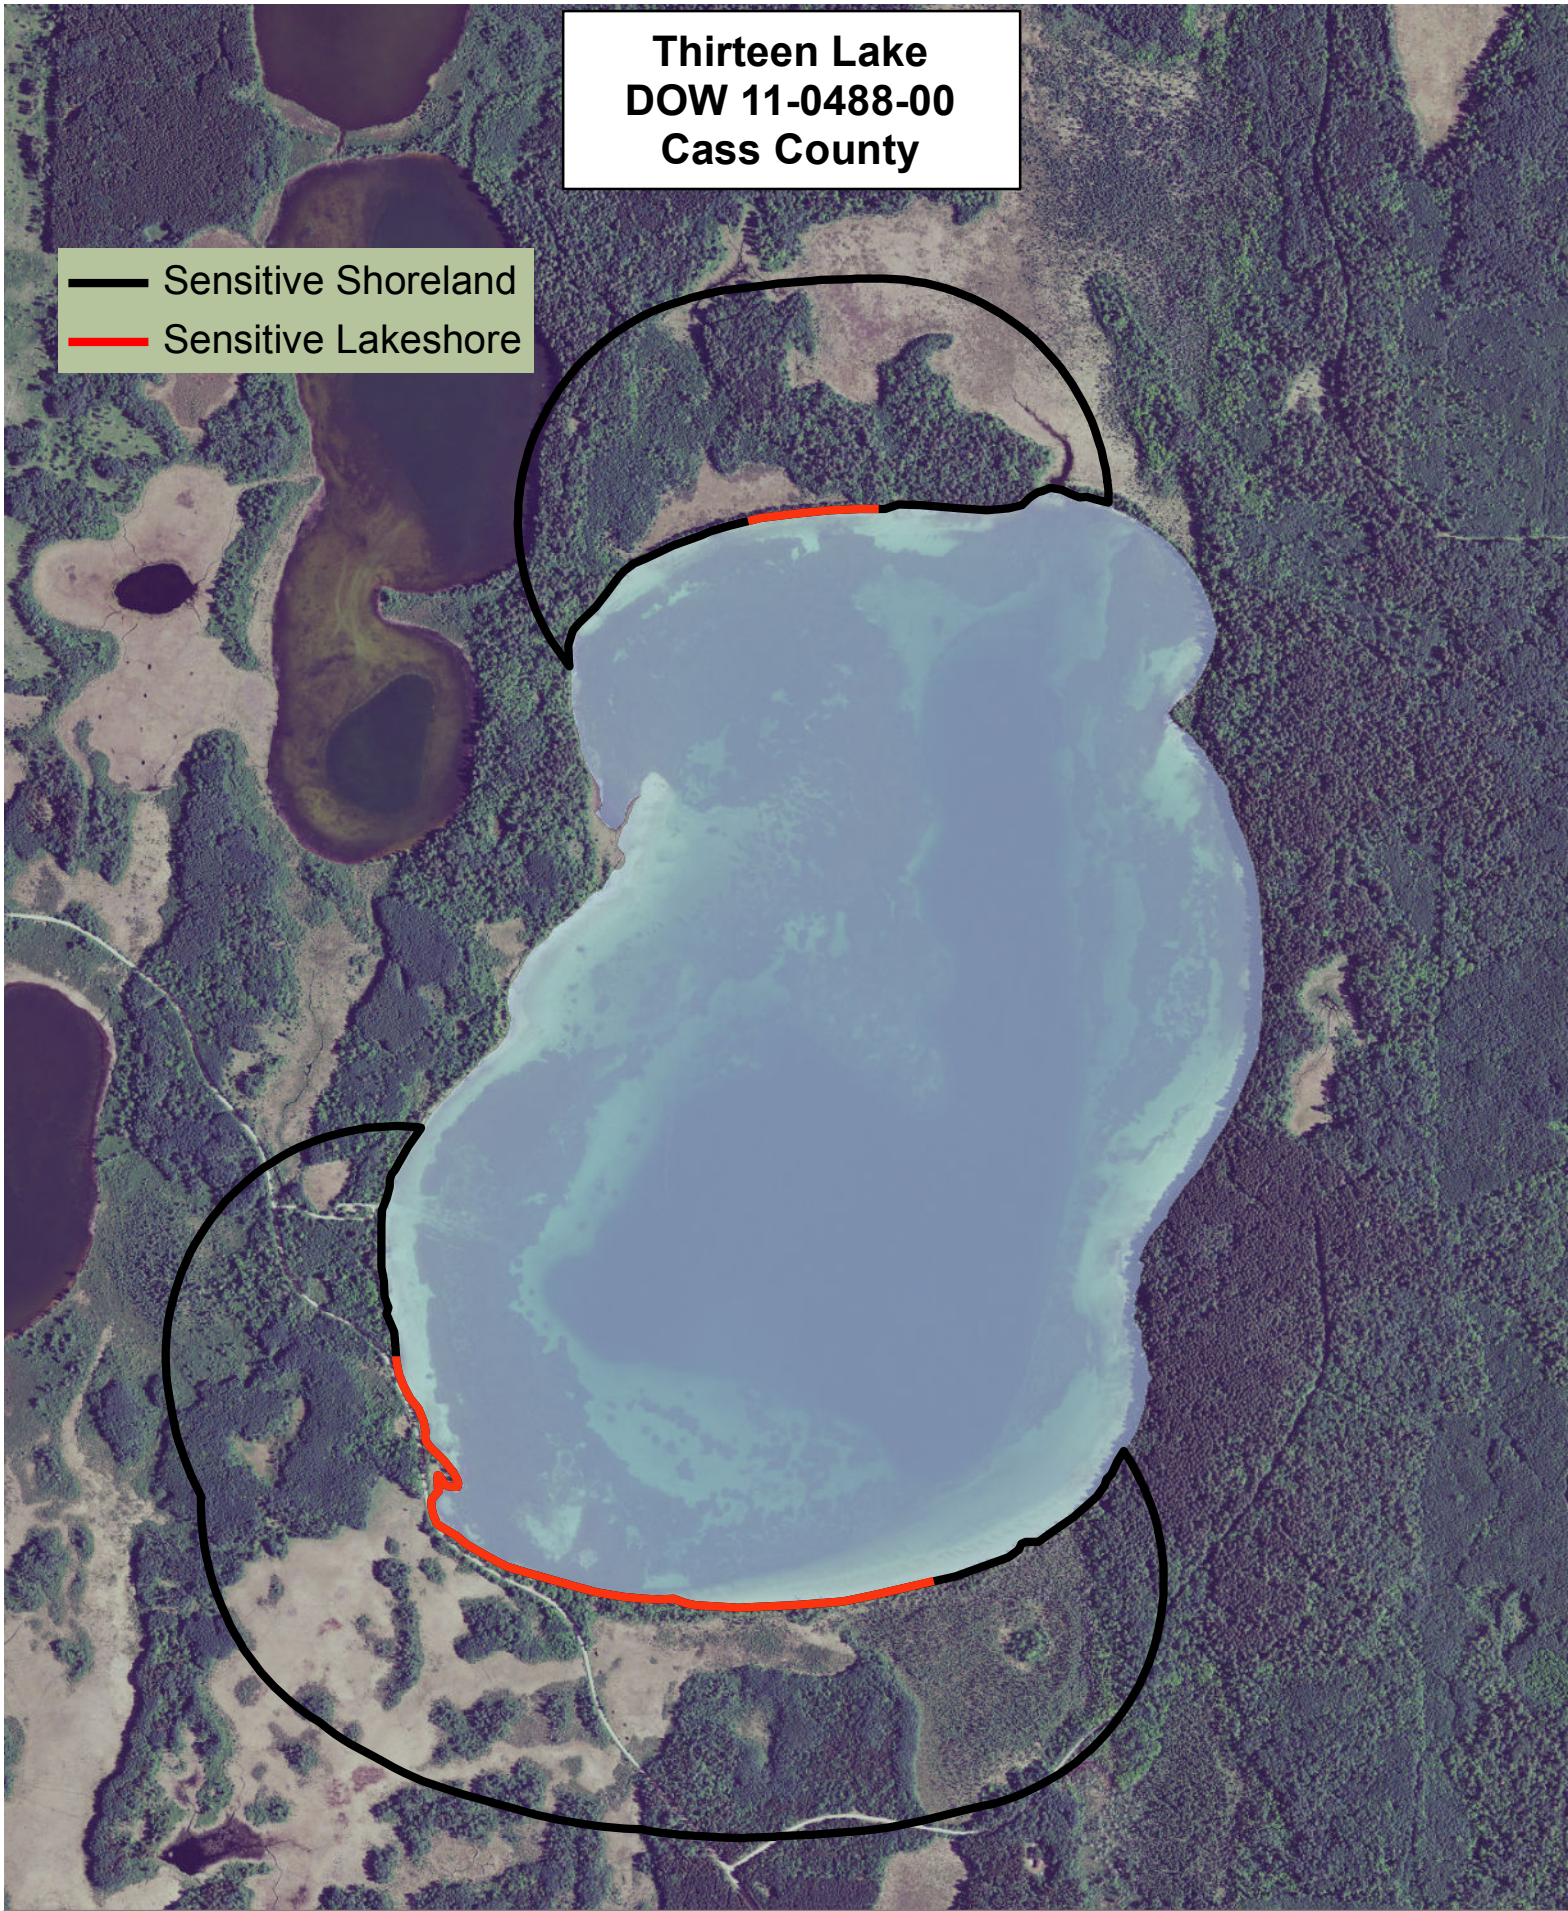

**Thirteen Lake  
DOW 11-0488-00  
Cass County**

**Sensitivity Index**

-  6 Highest
-  5
-  4
-  3
-  2
-  1
-  0 High

Created by:  
MN DNR  
2011

**Thirteen Lake  
DOW 11-0488-00  
Cass County**

- Sensitive Shoreland
- Sensitive Lakeshore

Created by:  
MN DNR  
2011