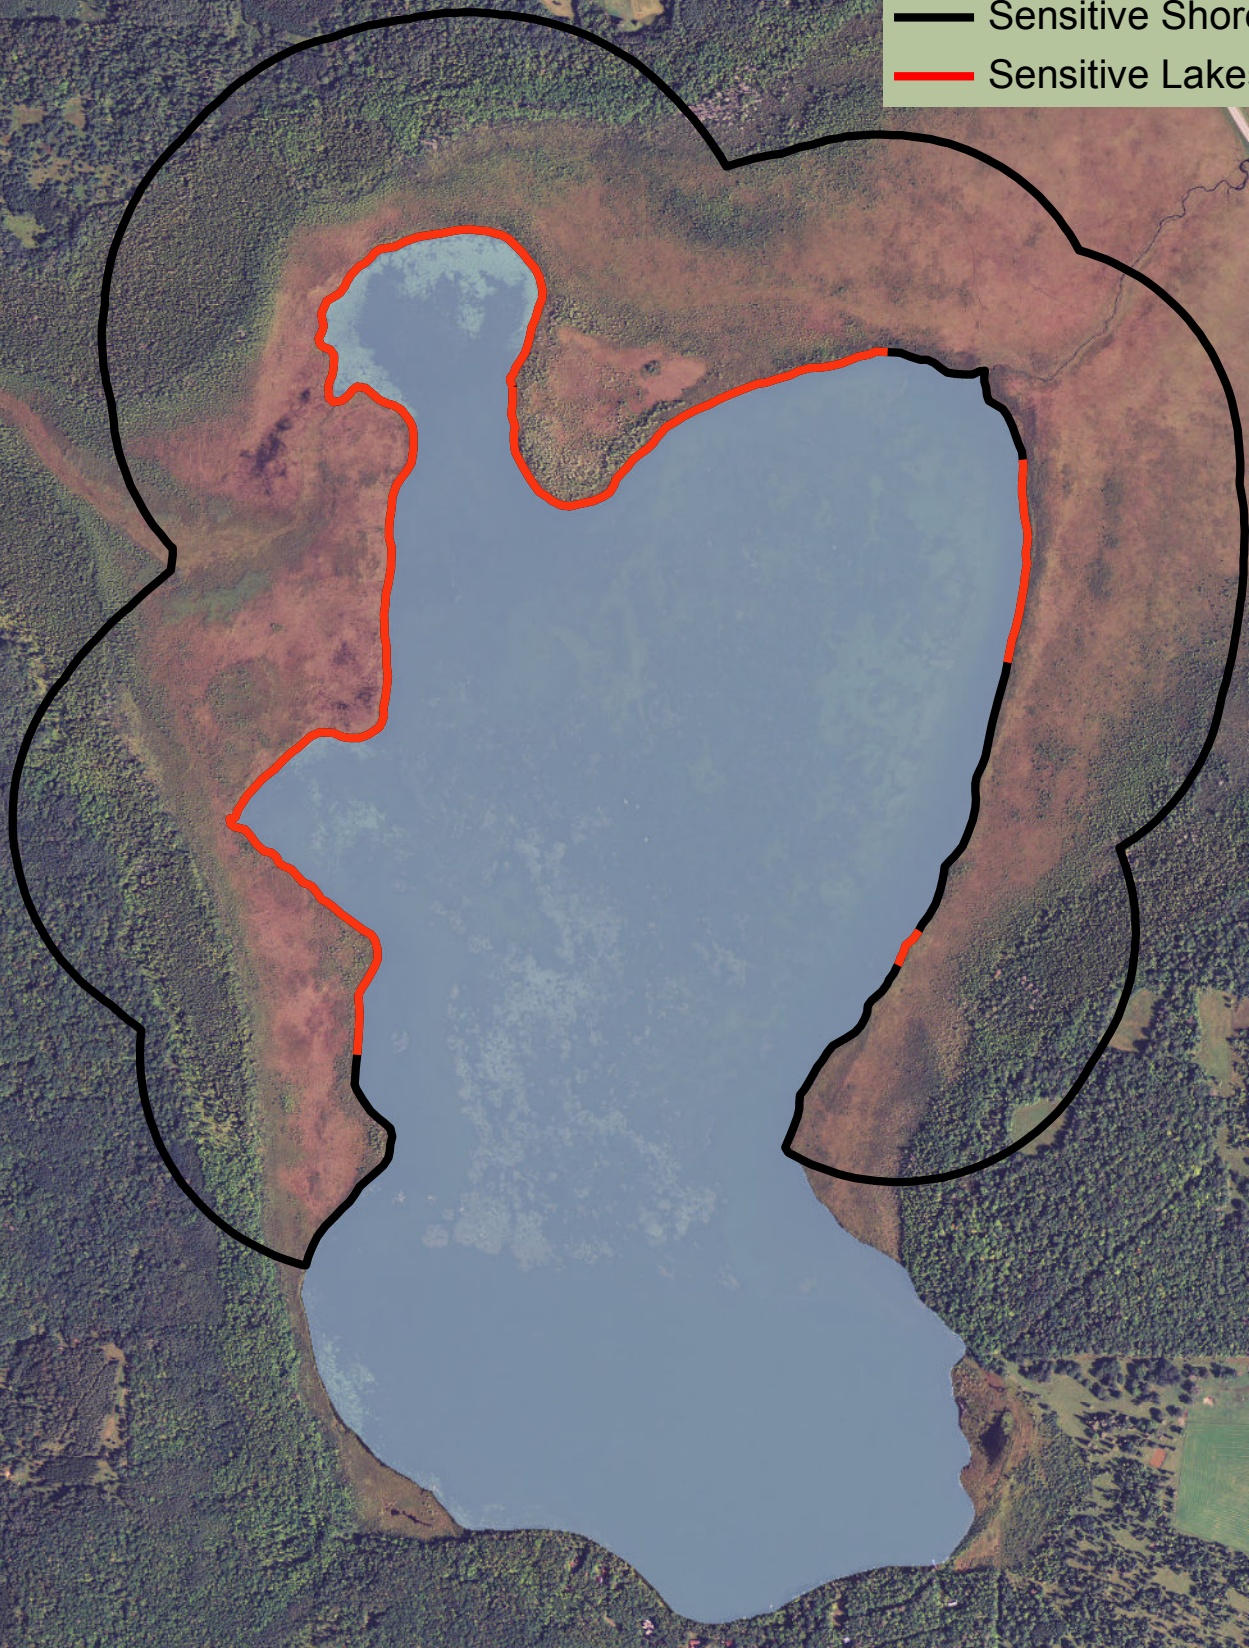

Swamp Lake
DOW 11-0483-00
Cass County

Created by:
MN DNR
2011

**Swamp Lake
DOW 11-0483-00
Cass County**

-  Sensitive Shoreland
-  Sensitive Lakeshore

Created by:
MN DNR
2011