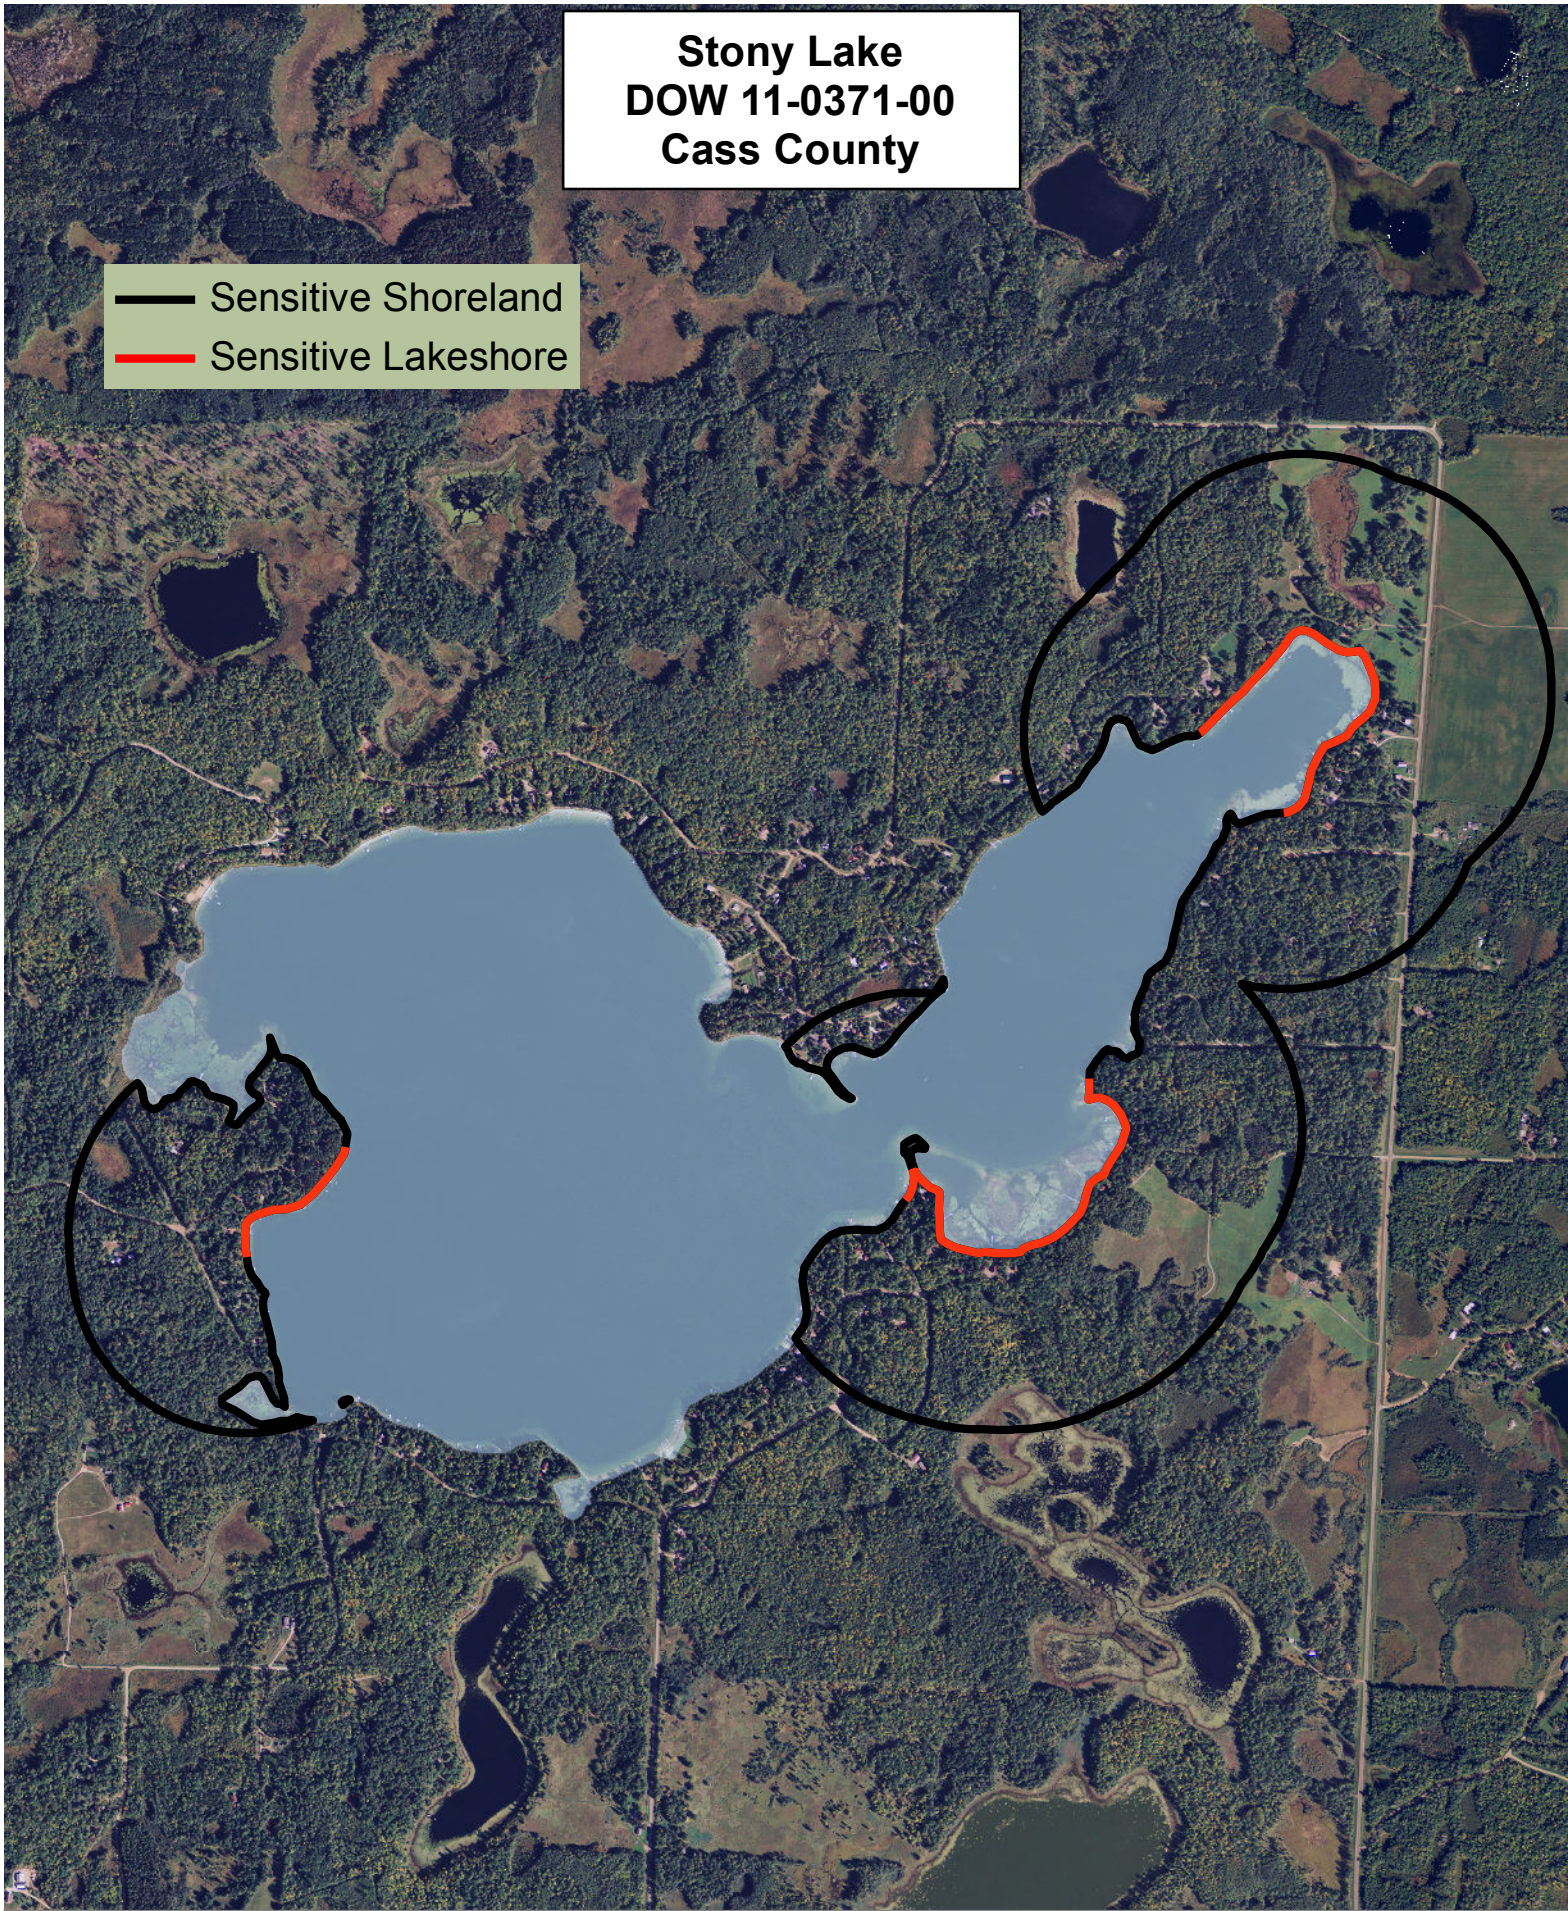

**Stony Lake**  
**DOW 11-0371-00**  
**Cass County**

**Sensitivity Index**

- 8 Highest
  - 7
  - 6
  - 5
  - 4
  - 3
  - 2
  - 1
  - 0 High
- ↑

Created by:  
MN DNR  
2011

**Stony Lake  
DOW 11-0371-00  
Cass County**

-  Sensitive Shoreland
-  Sensitive Lakeshore

Created by:  
MN DNR  
2011