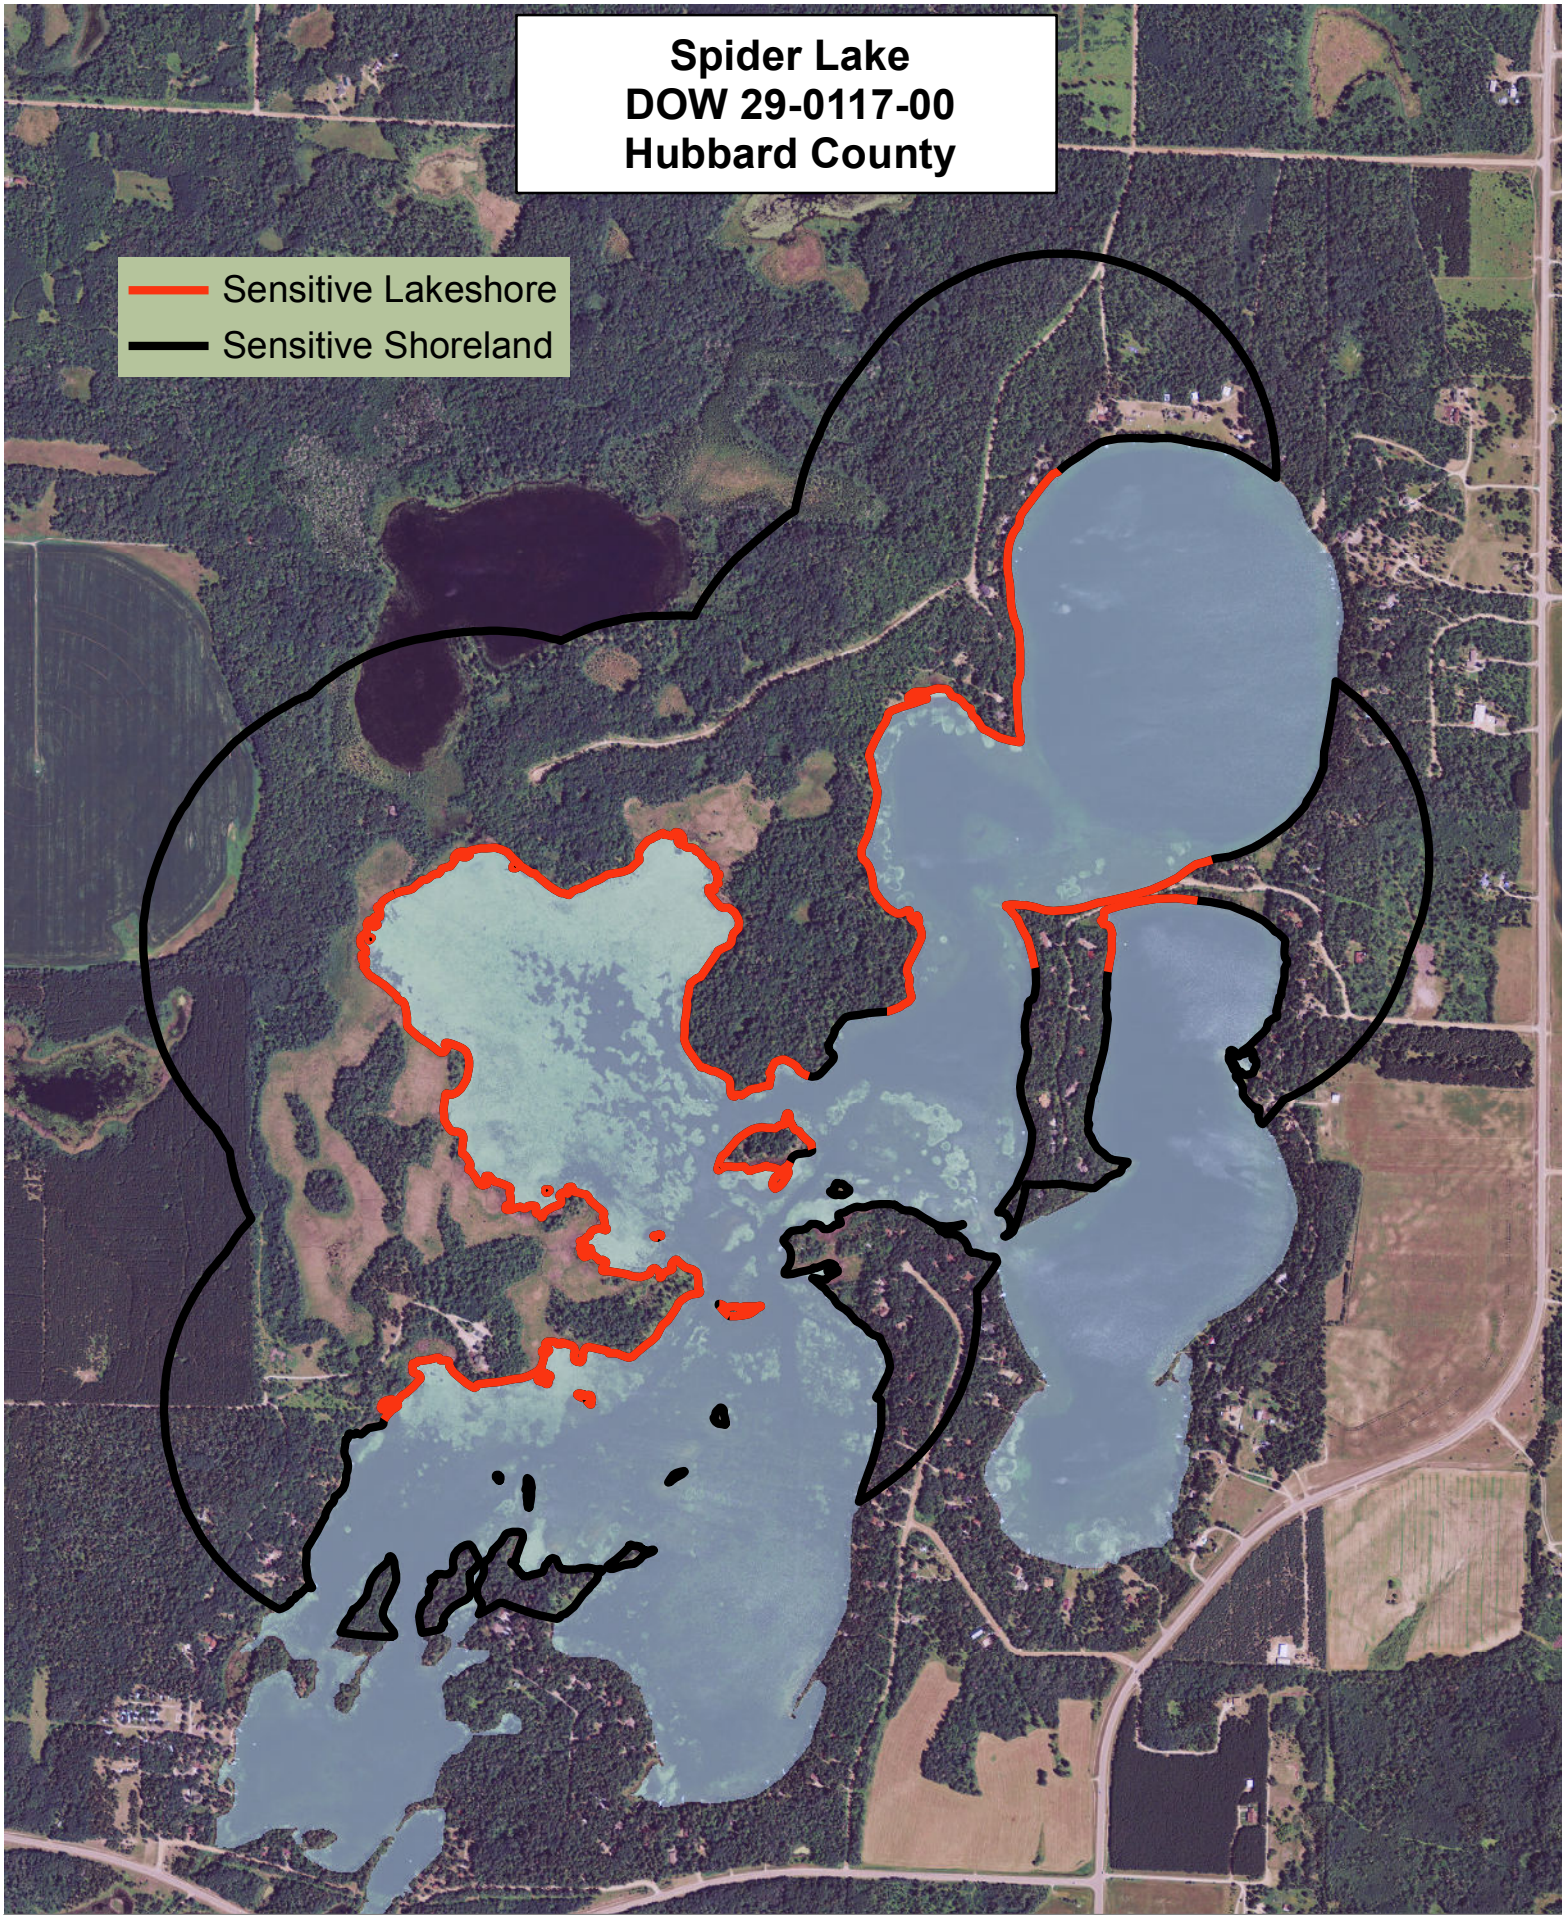

Spider Lake
DOW 29-0117-00
Hubbard County

Sensitivity Index

**Spider Lake
DOW 29-0117-00
Hubbard County**

-  Sensitive Lakeshore
-  Sensitive Shoreland

Created by:
MN DNR
2012