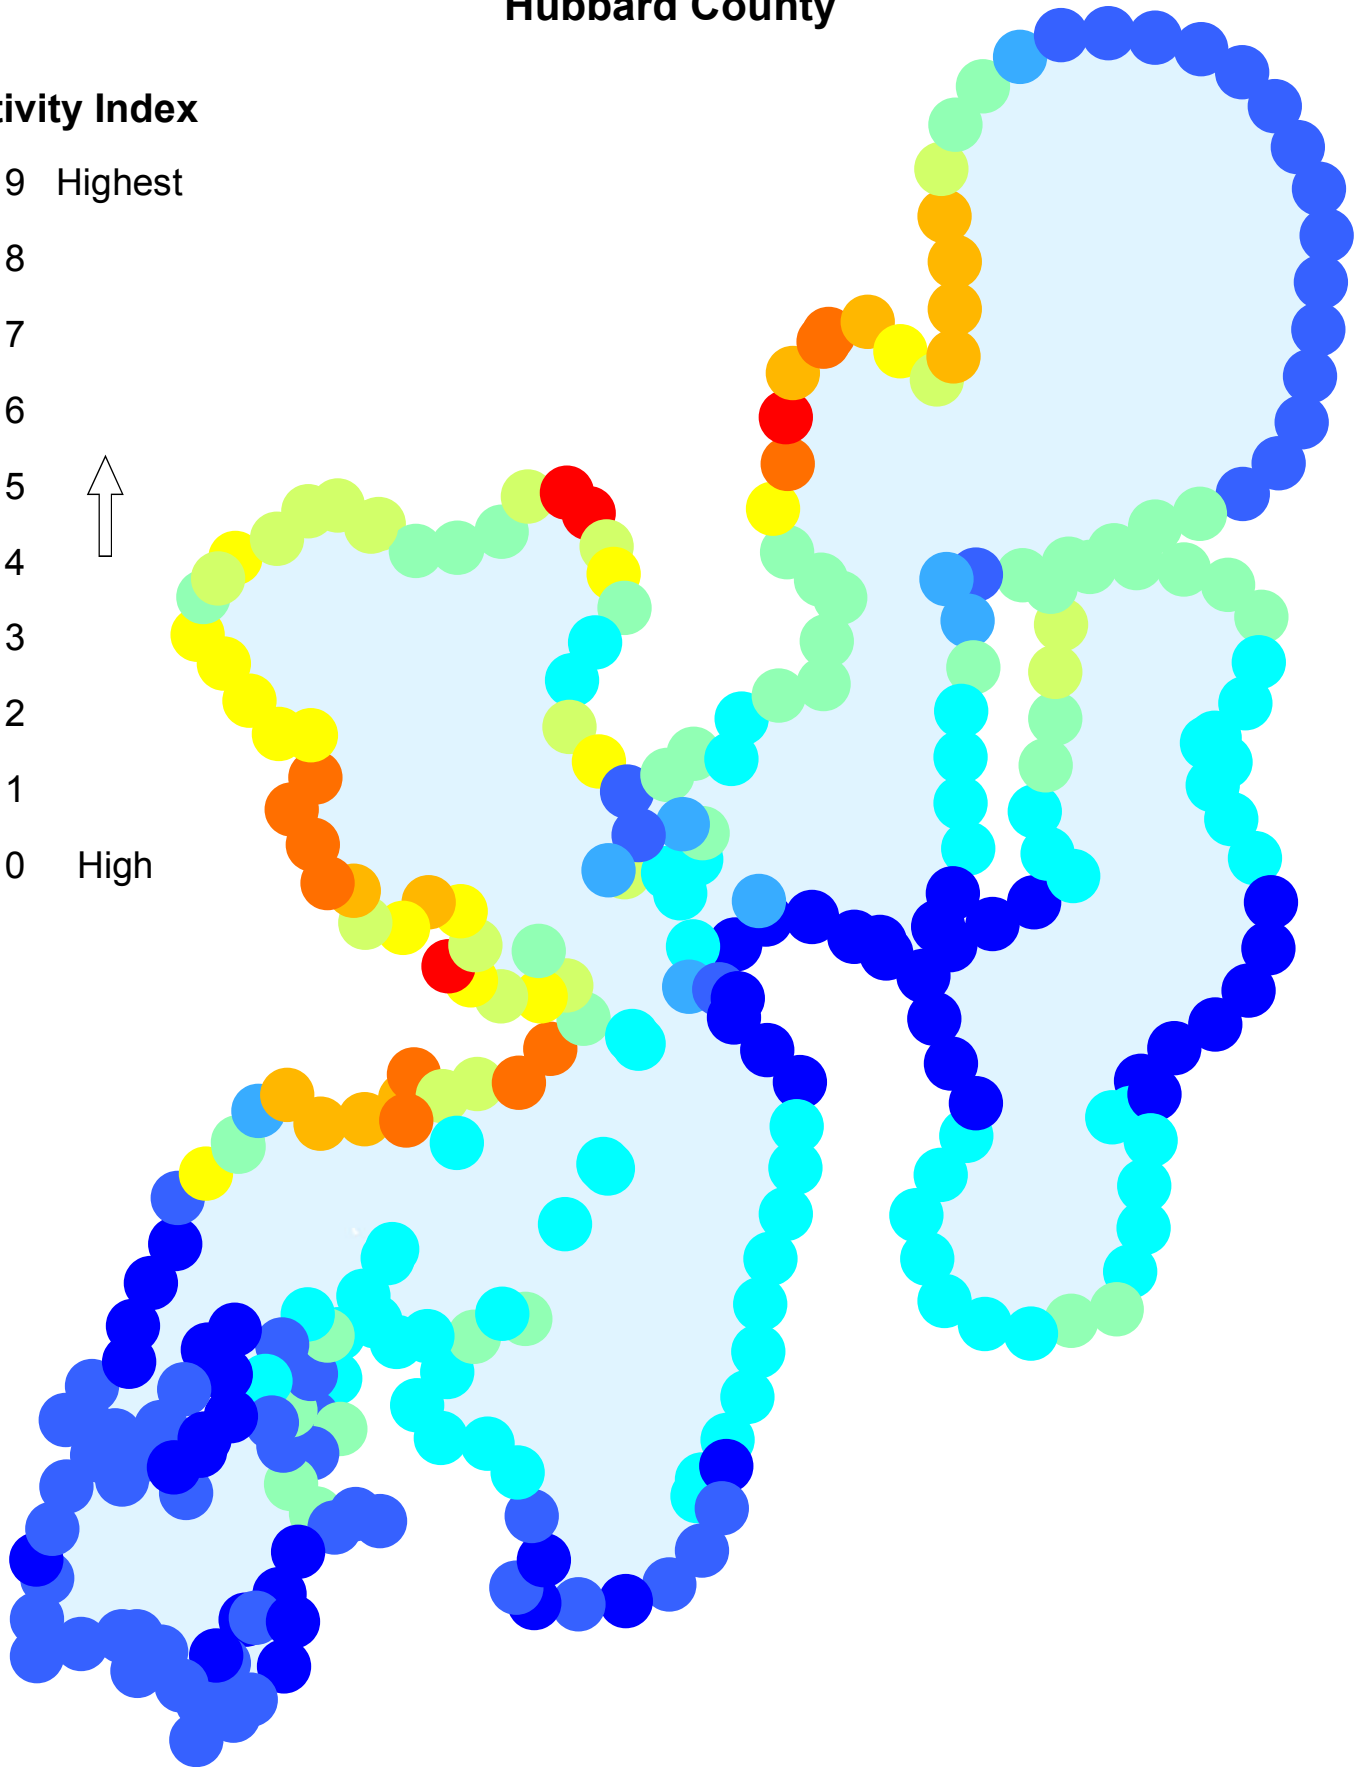

Spider Lake
DOW 29-0117-00
Hubbard County

Sensitivity Index

**Spider Lake
DOW 29-0117-00
Hubbard County**

-  Sensitive Lakeshore
-  Sensitive Shoreland

Created by:
MN DNR
2012