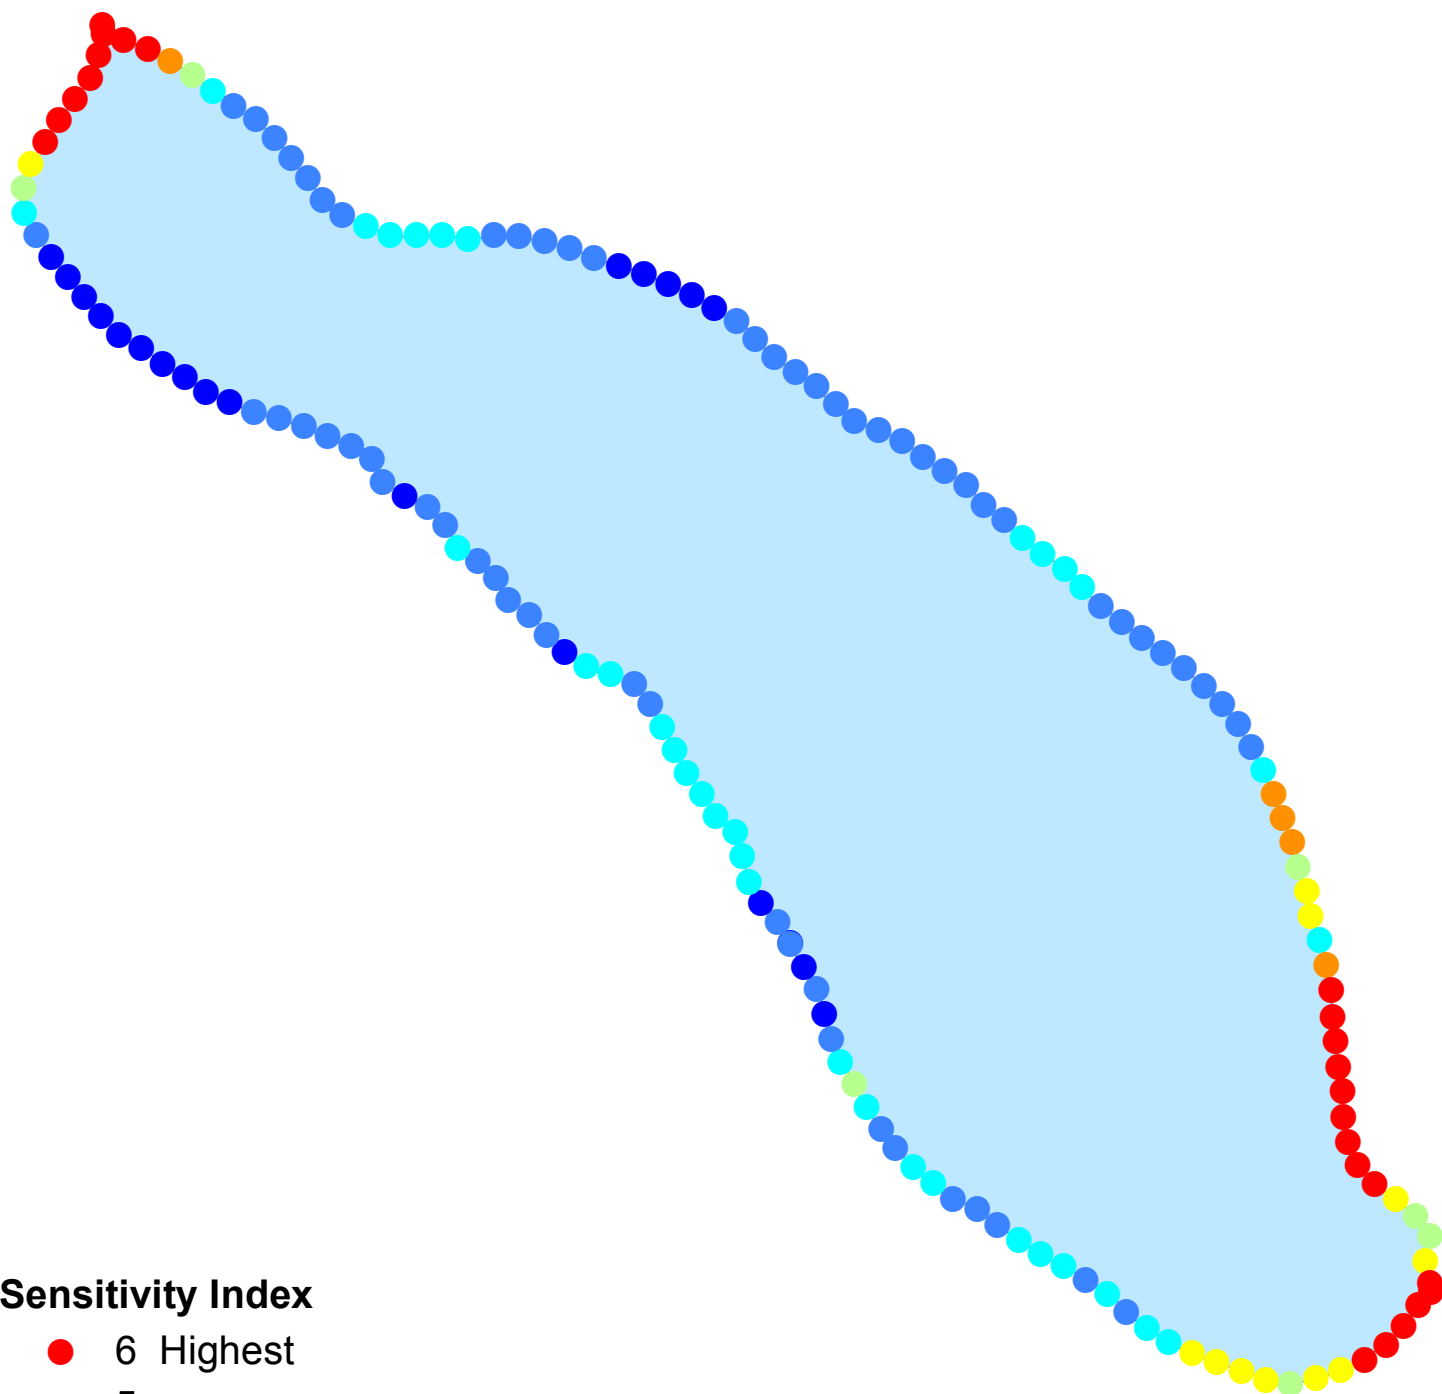

Six Mile Lake
DOW 11-0146-00
Cass County

Sensitivity Index

- 6 Highest
 - 5
 - 4
 - 3
 - 2
 - 1
 - 0 High
- ↑

0 375 750 1,125 1,500 Meters

Created by:
MN DNR
2011

**Six Mile Lake
DOW 11-0146-00
Cass County**

-  Sensitive Shoreland
-  Sensitive Lakeshore

Created by:
MN DNR
2011