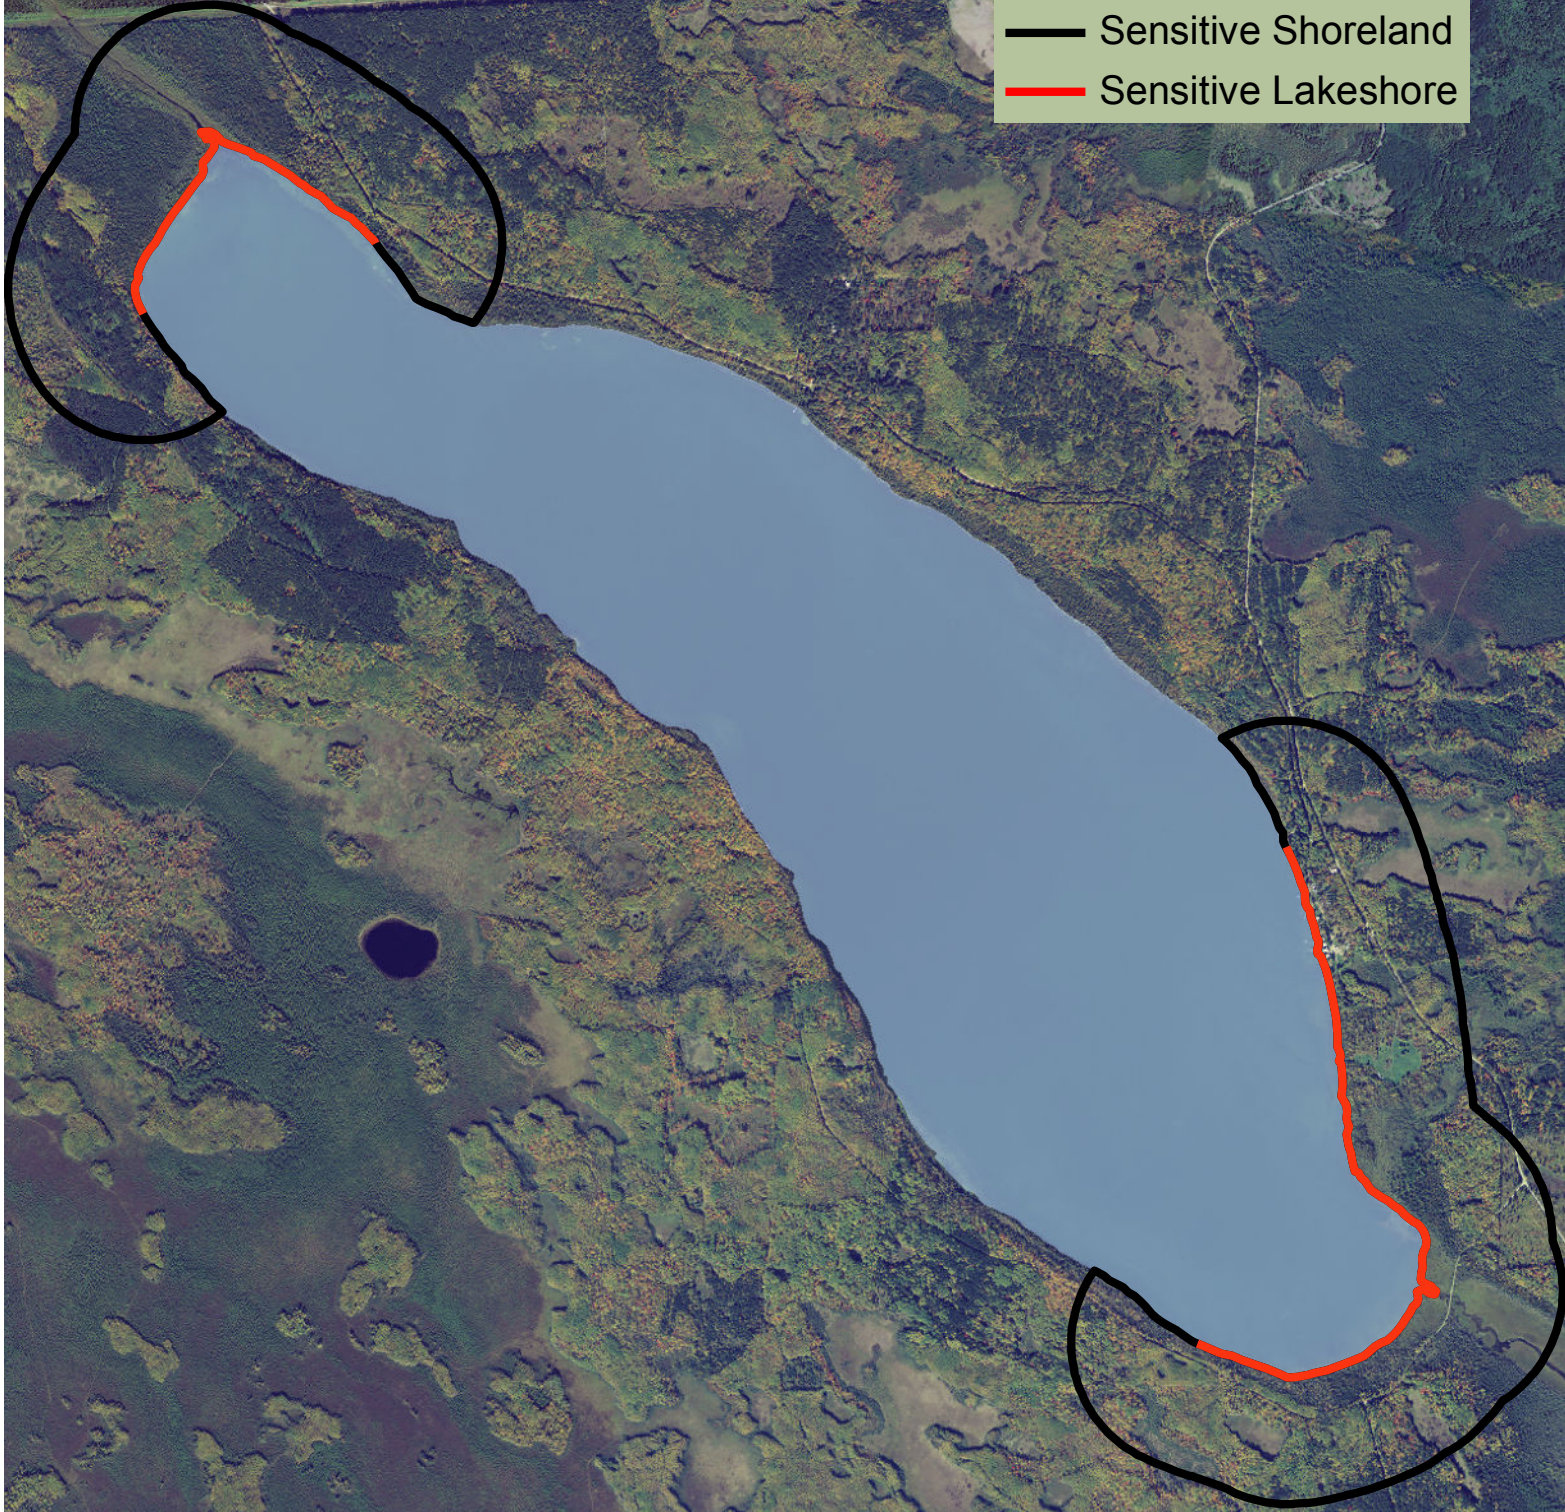

Six Mile Lake
DOW 11-0146-00
Cass County

Sensitivity Index

- 6 Highest
 - 5
 - 4
 - 3
 - 2
 - 1
 - 0 High
- ↑

0 375 750 1,125 1,500 Meters

Created by:
MN DNR
2011

**Six Mile Lake
DOW 11-0146-00
Cass County**

-  Sensitive Shoreland
-  Sensitive Lakeshore

Created by:
MN DNR
2011