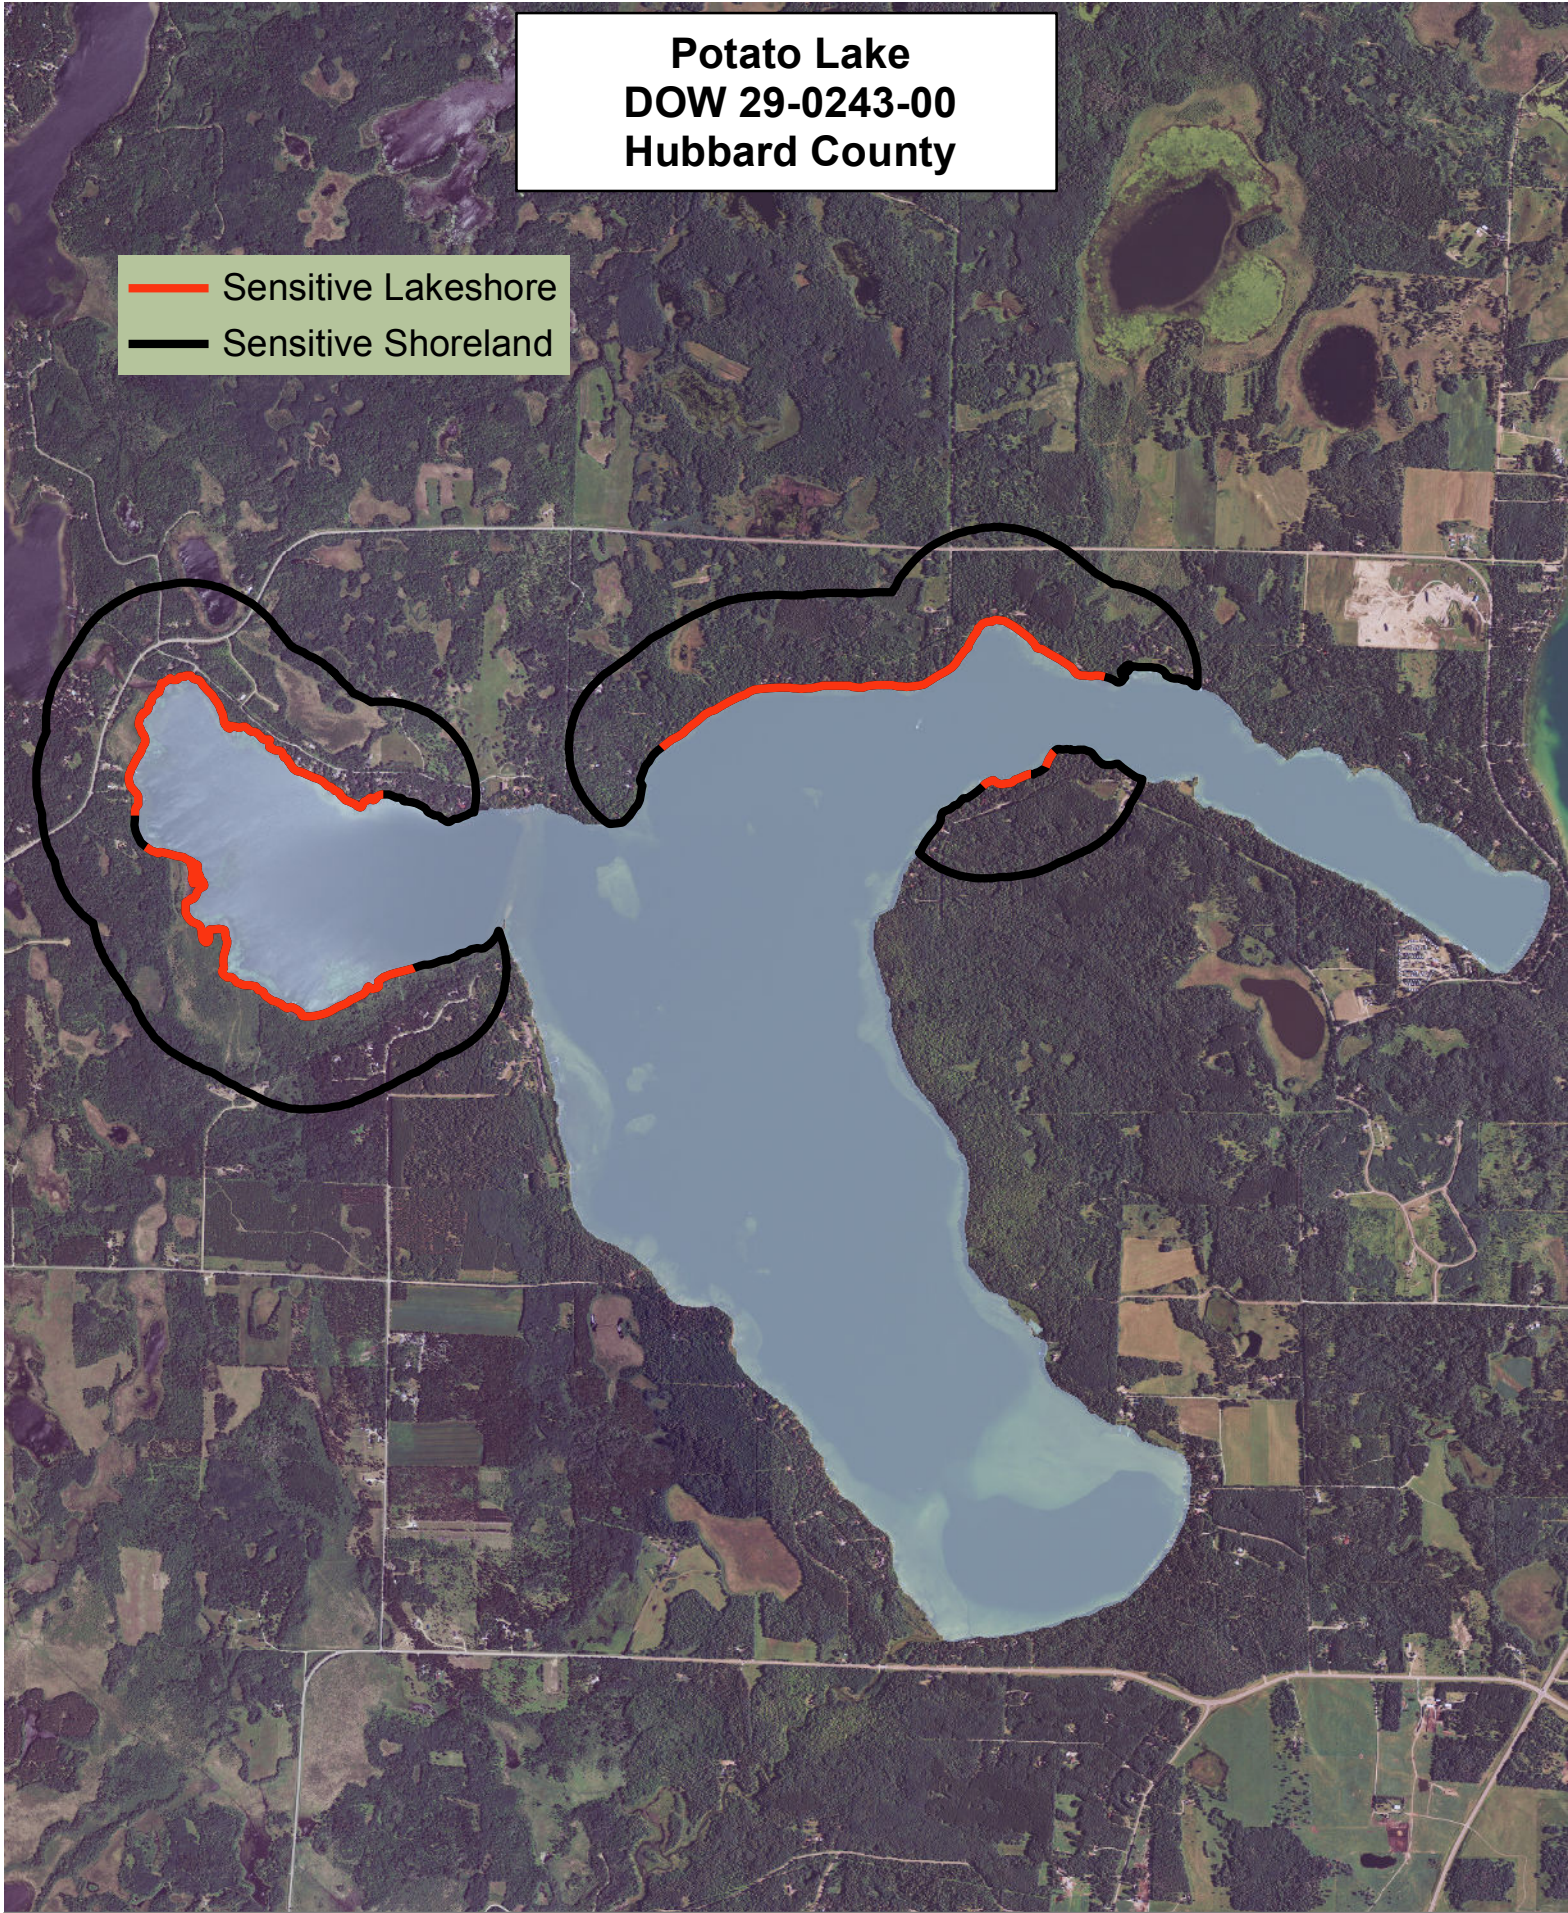

Potato Lake
DOW 29-0243-00
Hubbard County

Sensitivity Index

- 8 Highest
- 7
- 6
- 5
- 4
- 3
- 2
- 1
- 0 High

Potato Lake
DOW 29-0243-00
Hubbard County

- Sensitive Lakeshore
- Sensitive Shoreland

0 750 1,500 2,250 3,000 Meters

Created by:
MN DNR
2012