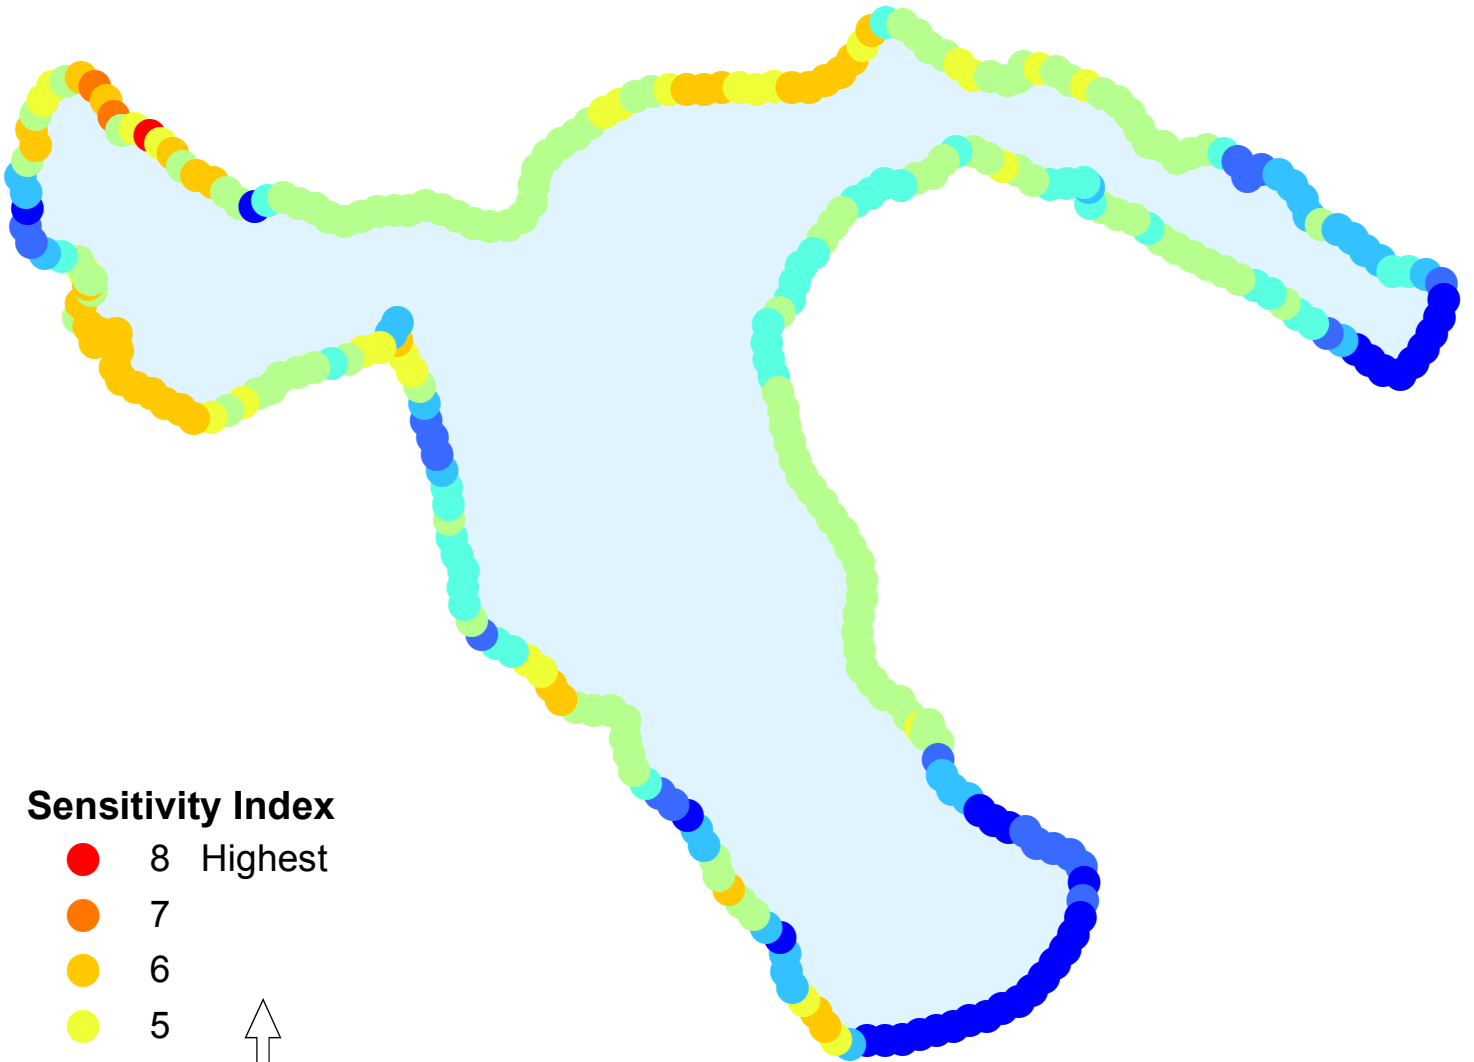

Potato Lake
DOW 29-0243-00
Hubbard County

Sensitivity Index

- 8 Highest
- 7
- 6
- 5
- 4
- 3
- 2
- 1
- 0 High

Potato Lake
DOW 29-0243-00
Hubbard County

- Sensitive Lakeshore
- Sensitive Shoreland

0 750 1,500 2,250 3,000 Meters

Created by:
MN DNR
2012