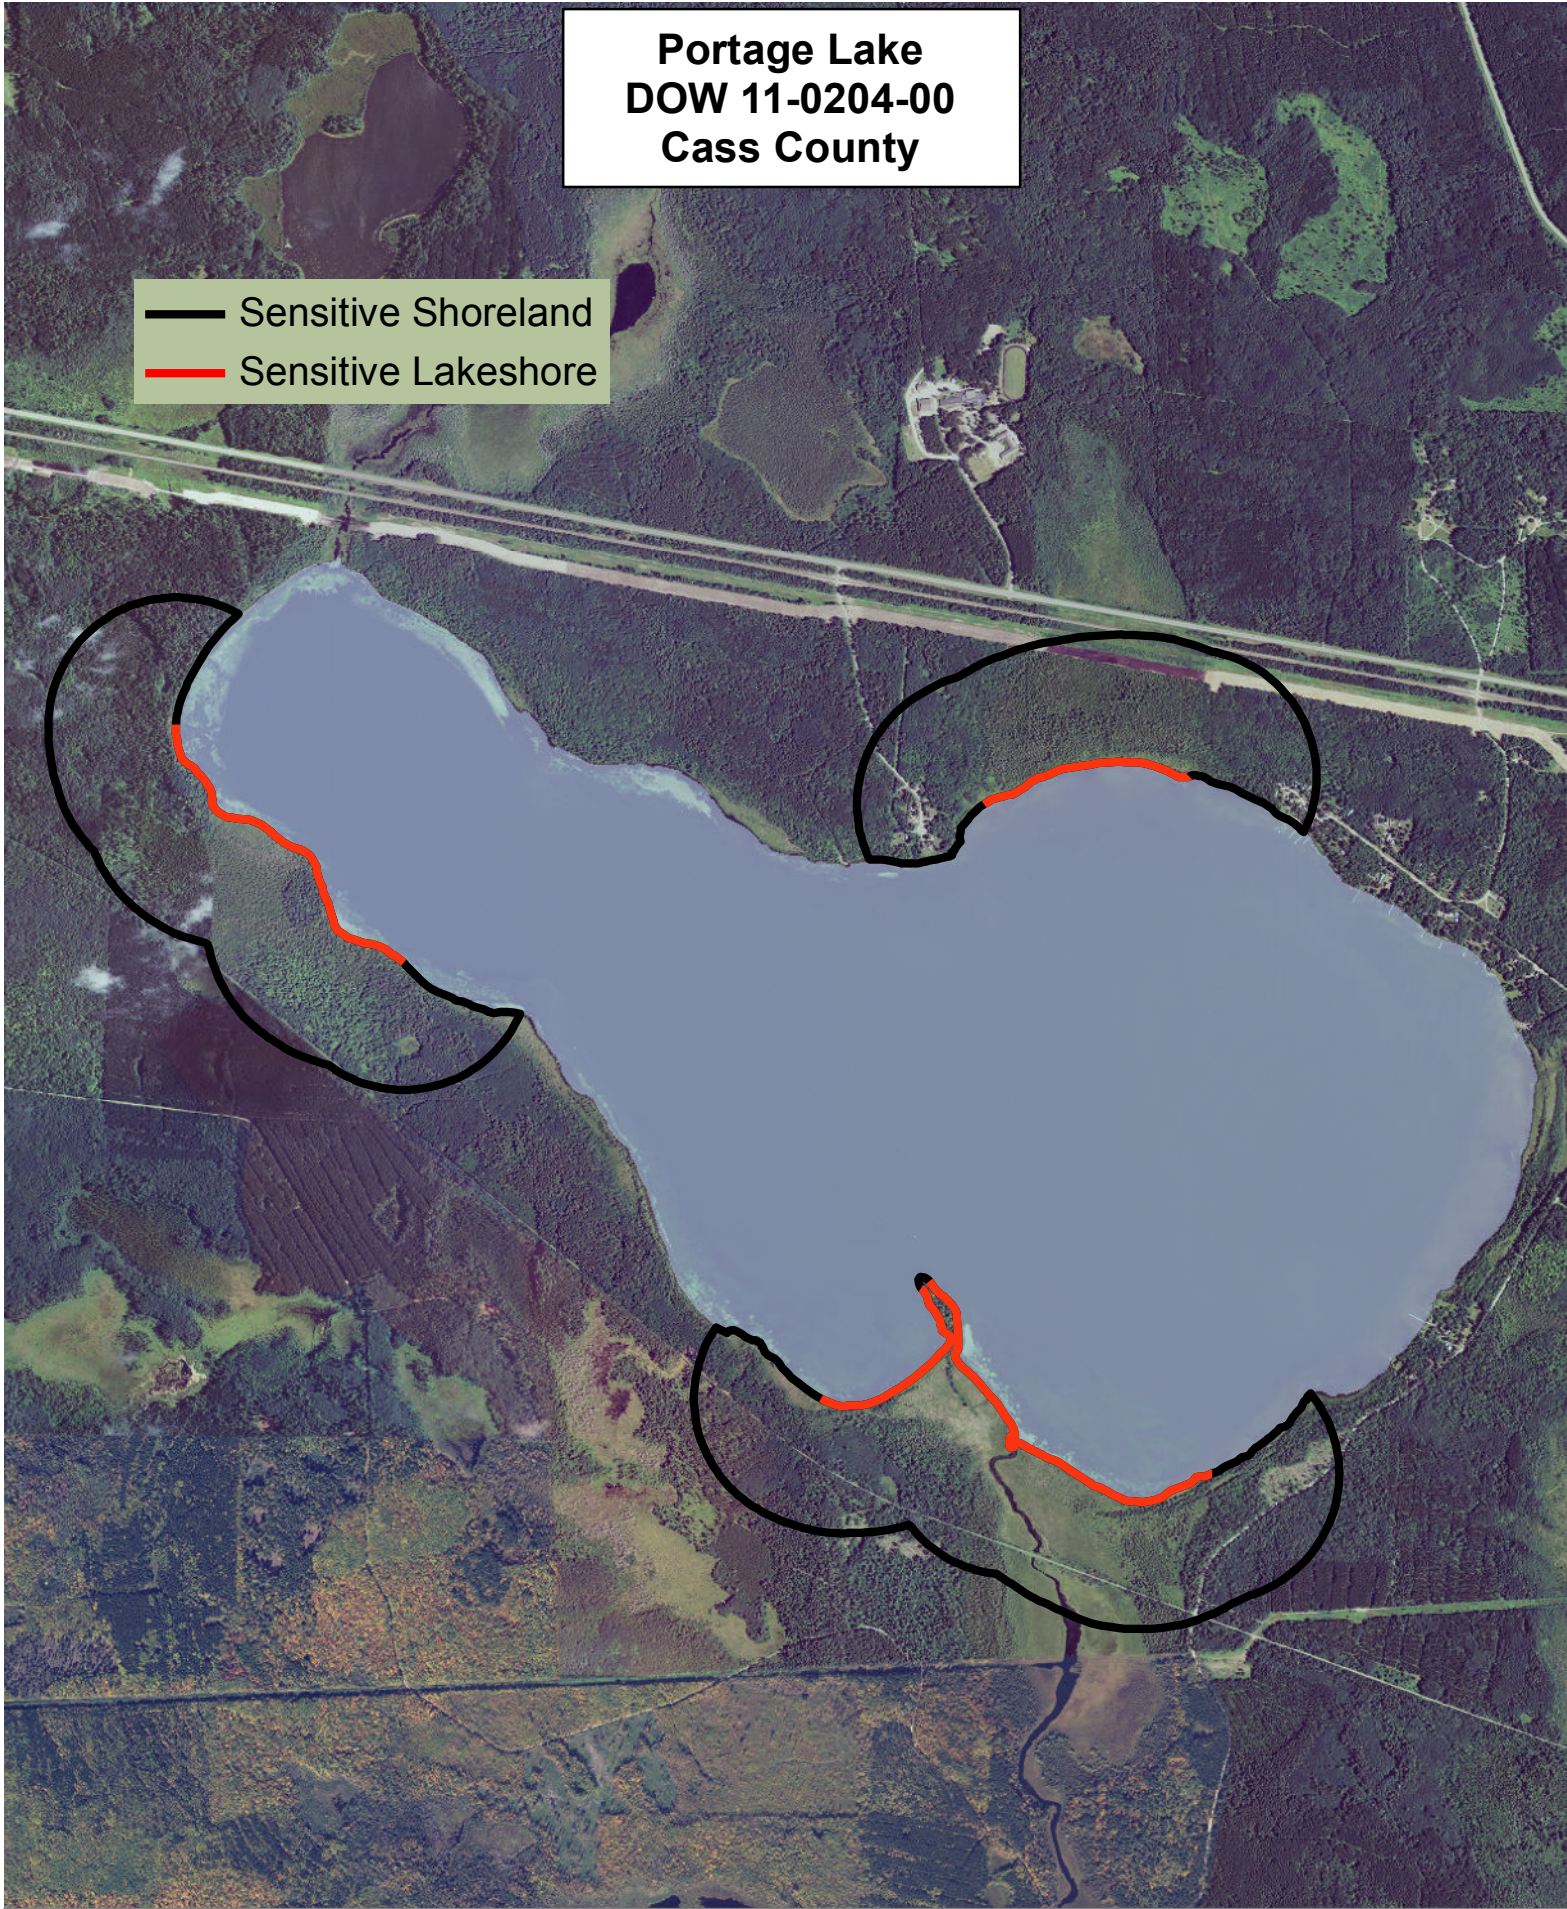

Portage Lake  
DOW 11-0204-00  
Cass County

**Sensitivity Index**

- 6 Highest
- 5
- 4
- 3
- 2
- 1
- 0 High

Created by:  
MN DNR  
2011

**Portage Lake  
DOW 11-0204-00  
Cass County**

-  Sensitive Shoreland
-  Sensitive Lakeshore

Created by:  
MN DNR  
2011