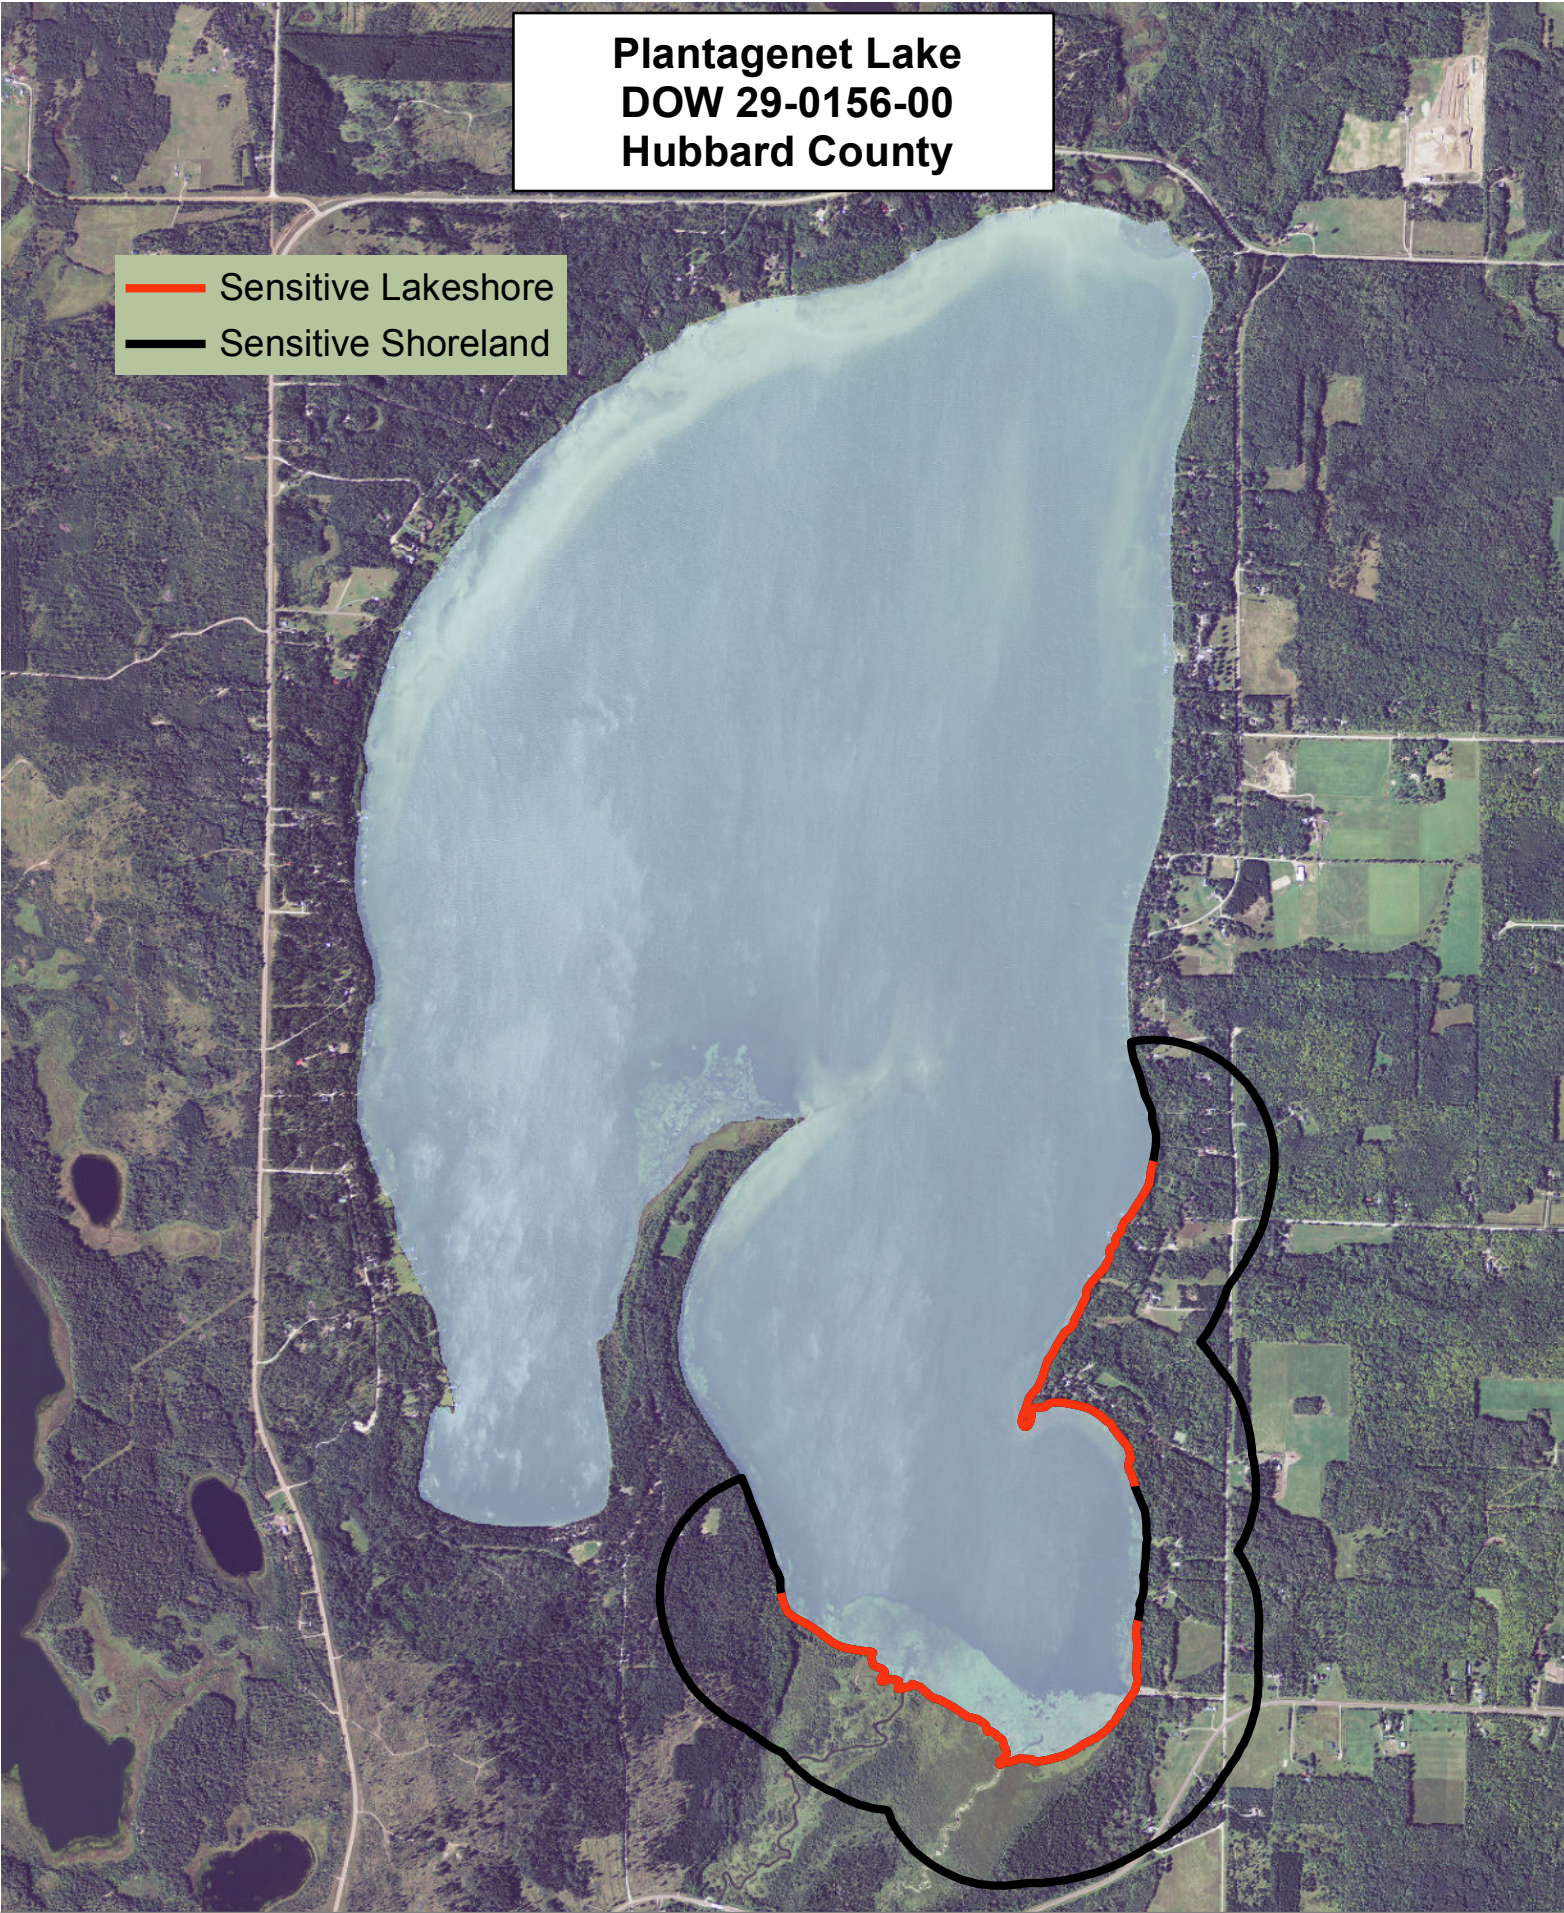

Plantagenet Lake
DOW 29-0156-00
Hubbard County

Sensitivity Index

- 6 Highest
 - 5
 - 4
 - 3
 - 2
 - 1
 - 0 High
- ↑

Created by:
MN DNR
2012

**Plantagenet Lake
DOW 29-0156-00
Hubbard County**

-  Sensitive Lakeshore
-  Sensitive Shoreland

Created by:
MN DNR
2012