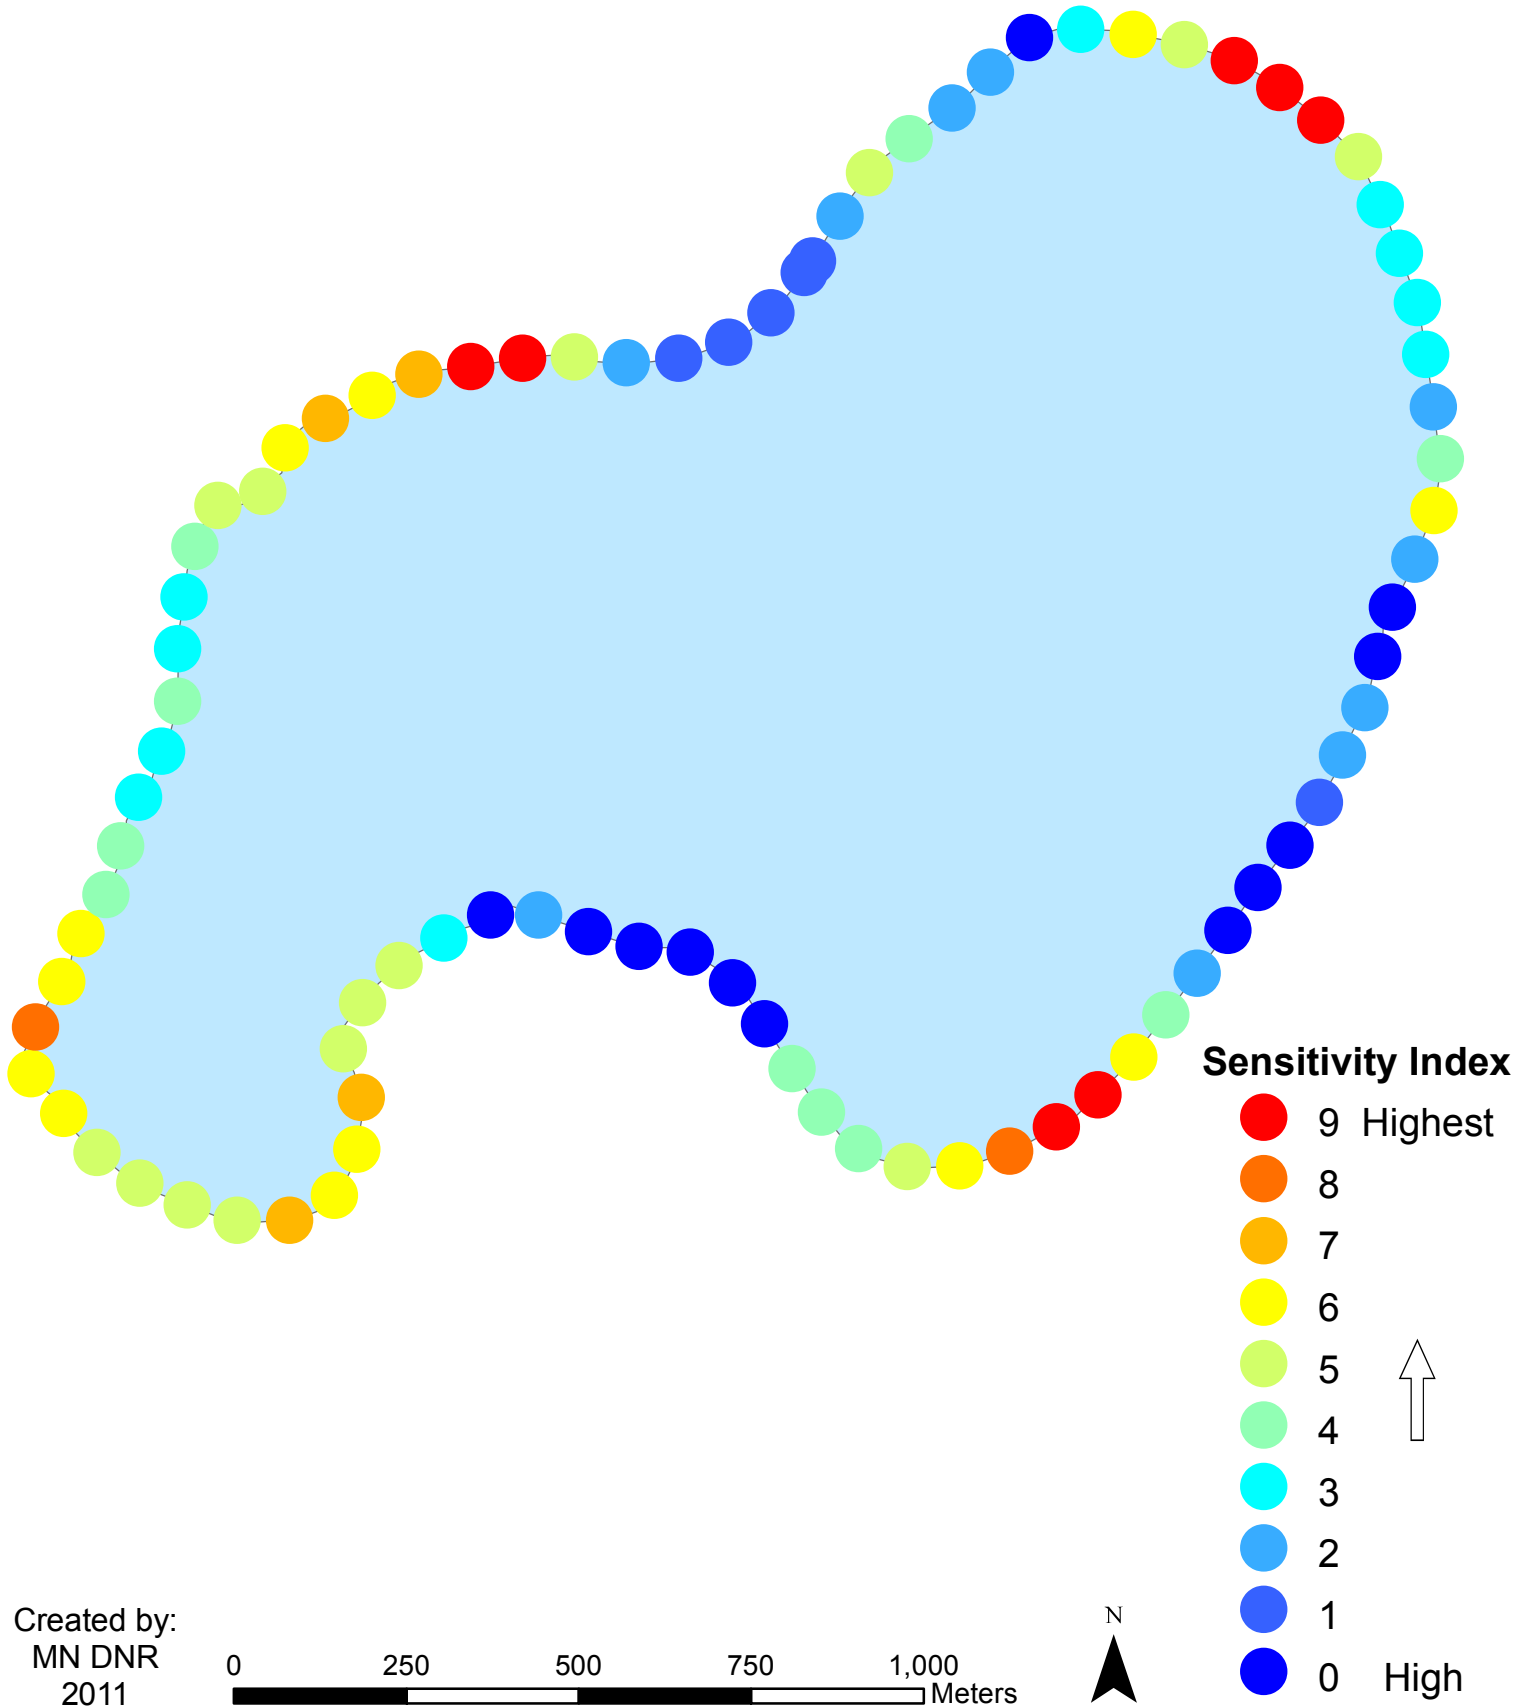

Norway Lake  
DOW 11-0307-00  
Cass County

Created by:  
MN DNR  
2011

0 250 500 750 1,000 Meters

Norway Lake  
DOW 11-0307-00  
Cass County

- Sensitive Shoreland
- Sensitive Lakeshore

Created by:  
MN DNR  
2011