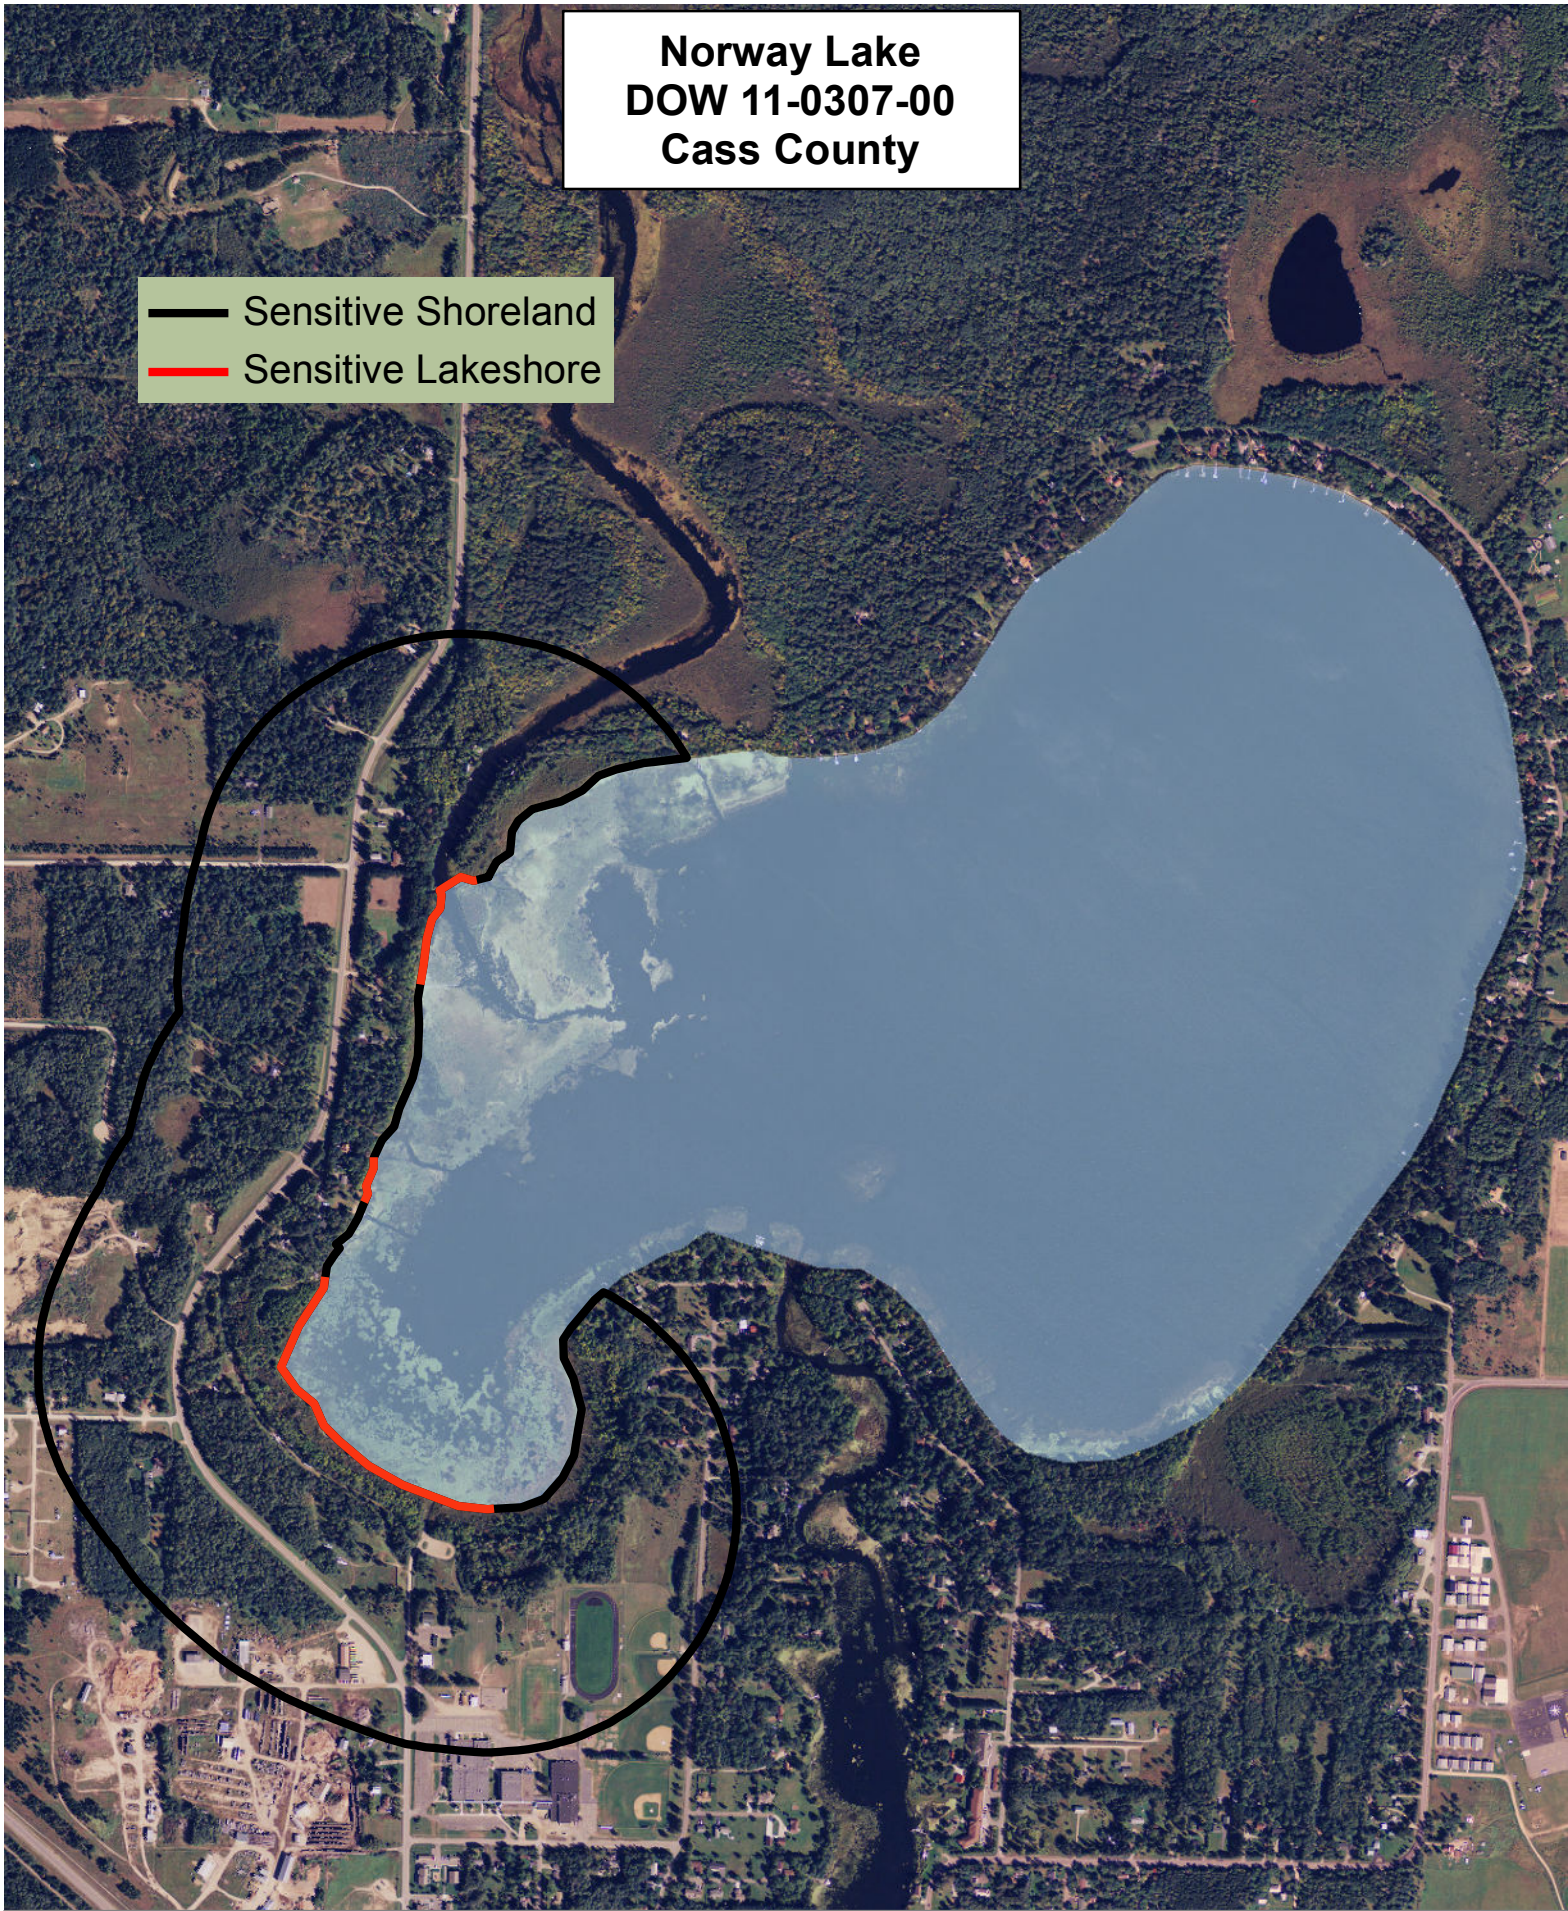

Norway Lake  
DOW 11-0307-00  
Cass County

Created by:  
MN DNR  
2011

0 250 500 750 1,000 Meters

Norway Lake  
DOW 11-0307-00  
Cass County

- Sensitive Shoreland
- Sensitive Lakeshore

Created by:  
MN DNR  
2011