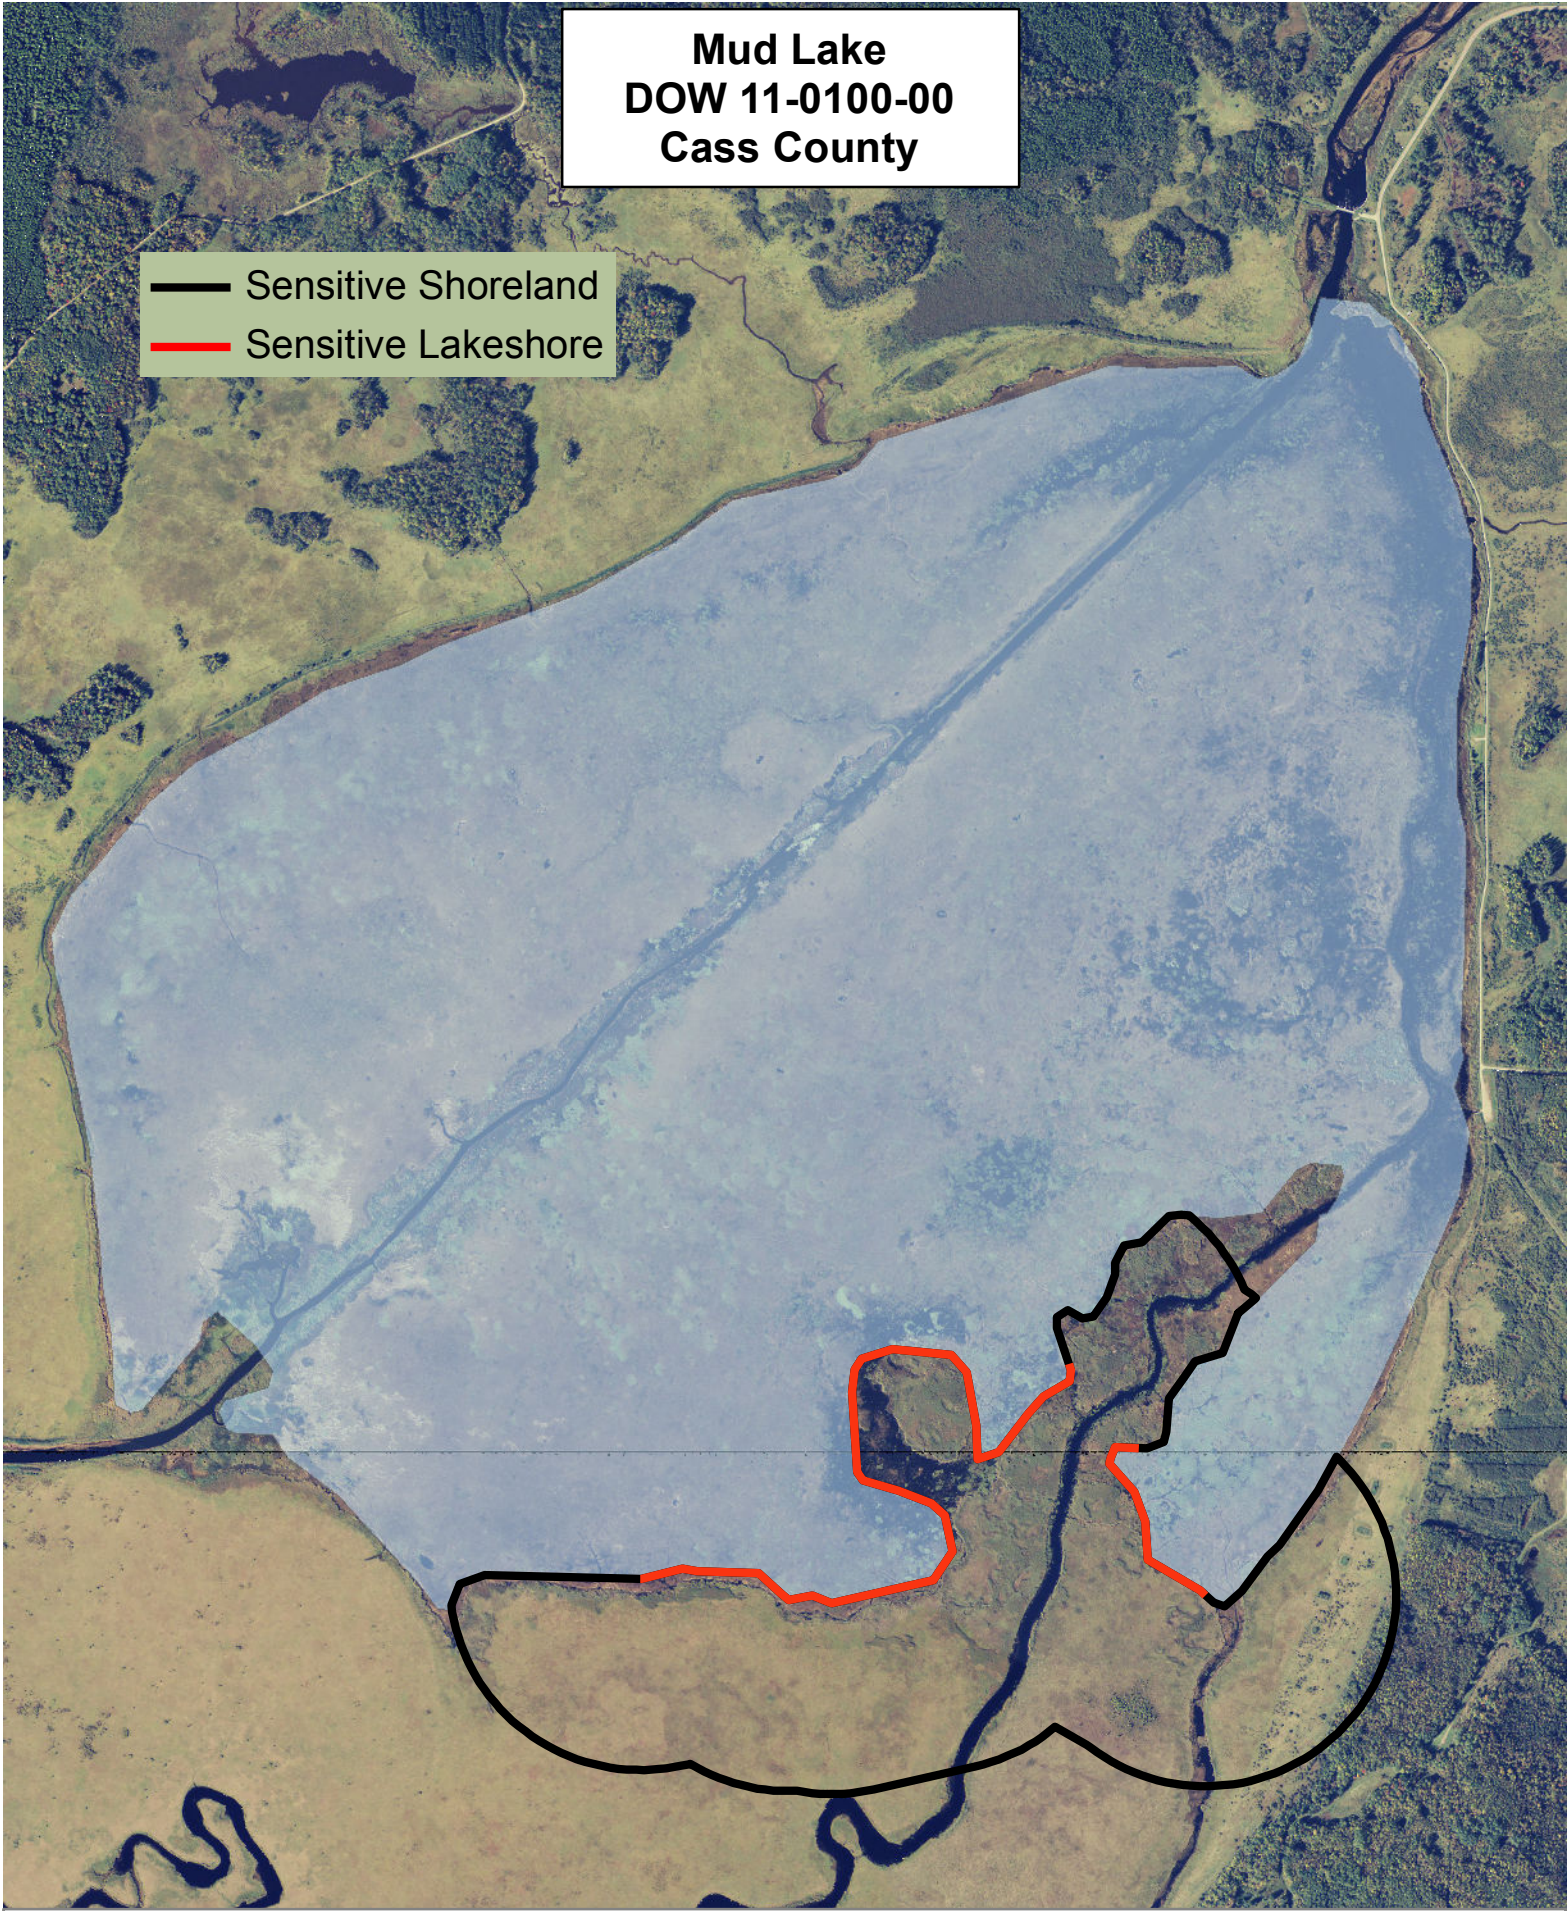

Mud Lake  
DOW 11-0100-00  
Cass County

**Sensitivity Index**

- 6 Highest
  - 5
  - 4
  - 3
  - 2
  - 1 High
- ↑

Created by:  
MN DNR  
2011

**Mud Lake  
DOW 11-0100-00  
Cass County**

-  Sensitive Shoreland
-  Sensitive Lakeshore

Created by:  
MN DNR  
2011