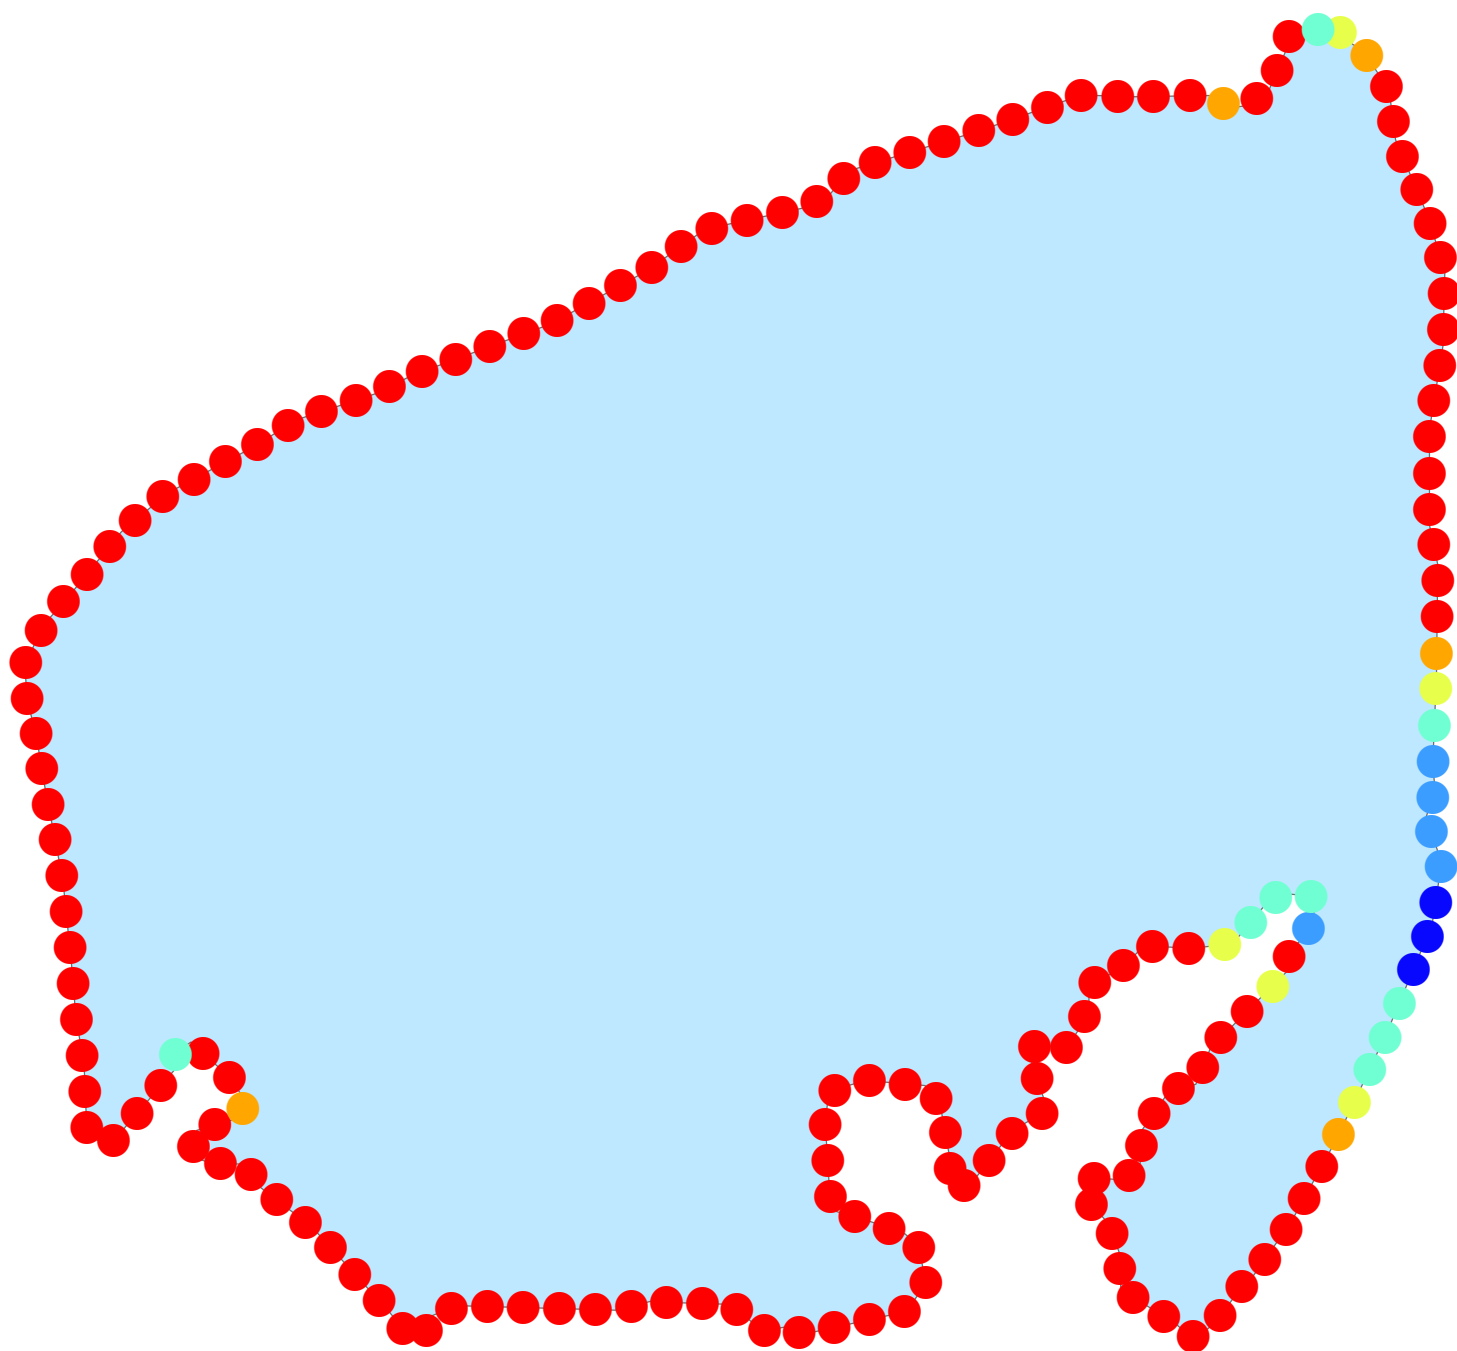

Mud Lake  
DOW 11-0100-00  
Cass County

**Sensitivity Index**

- 6 Highest
  - 5
  - 4
  - 3
  - 2
  - 1 High
- ↑

Created by:  
MN DNR  
2011

**Mud Lake  
DOW 11-0100-00  
Cass County**

-  Sensitive Shoreland
-  Sensitive Lakeshore

Created by:  
MN DNR  
2011