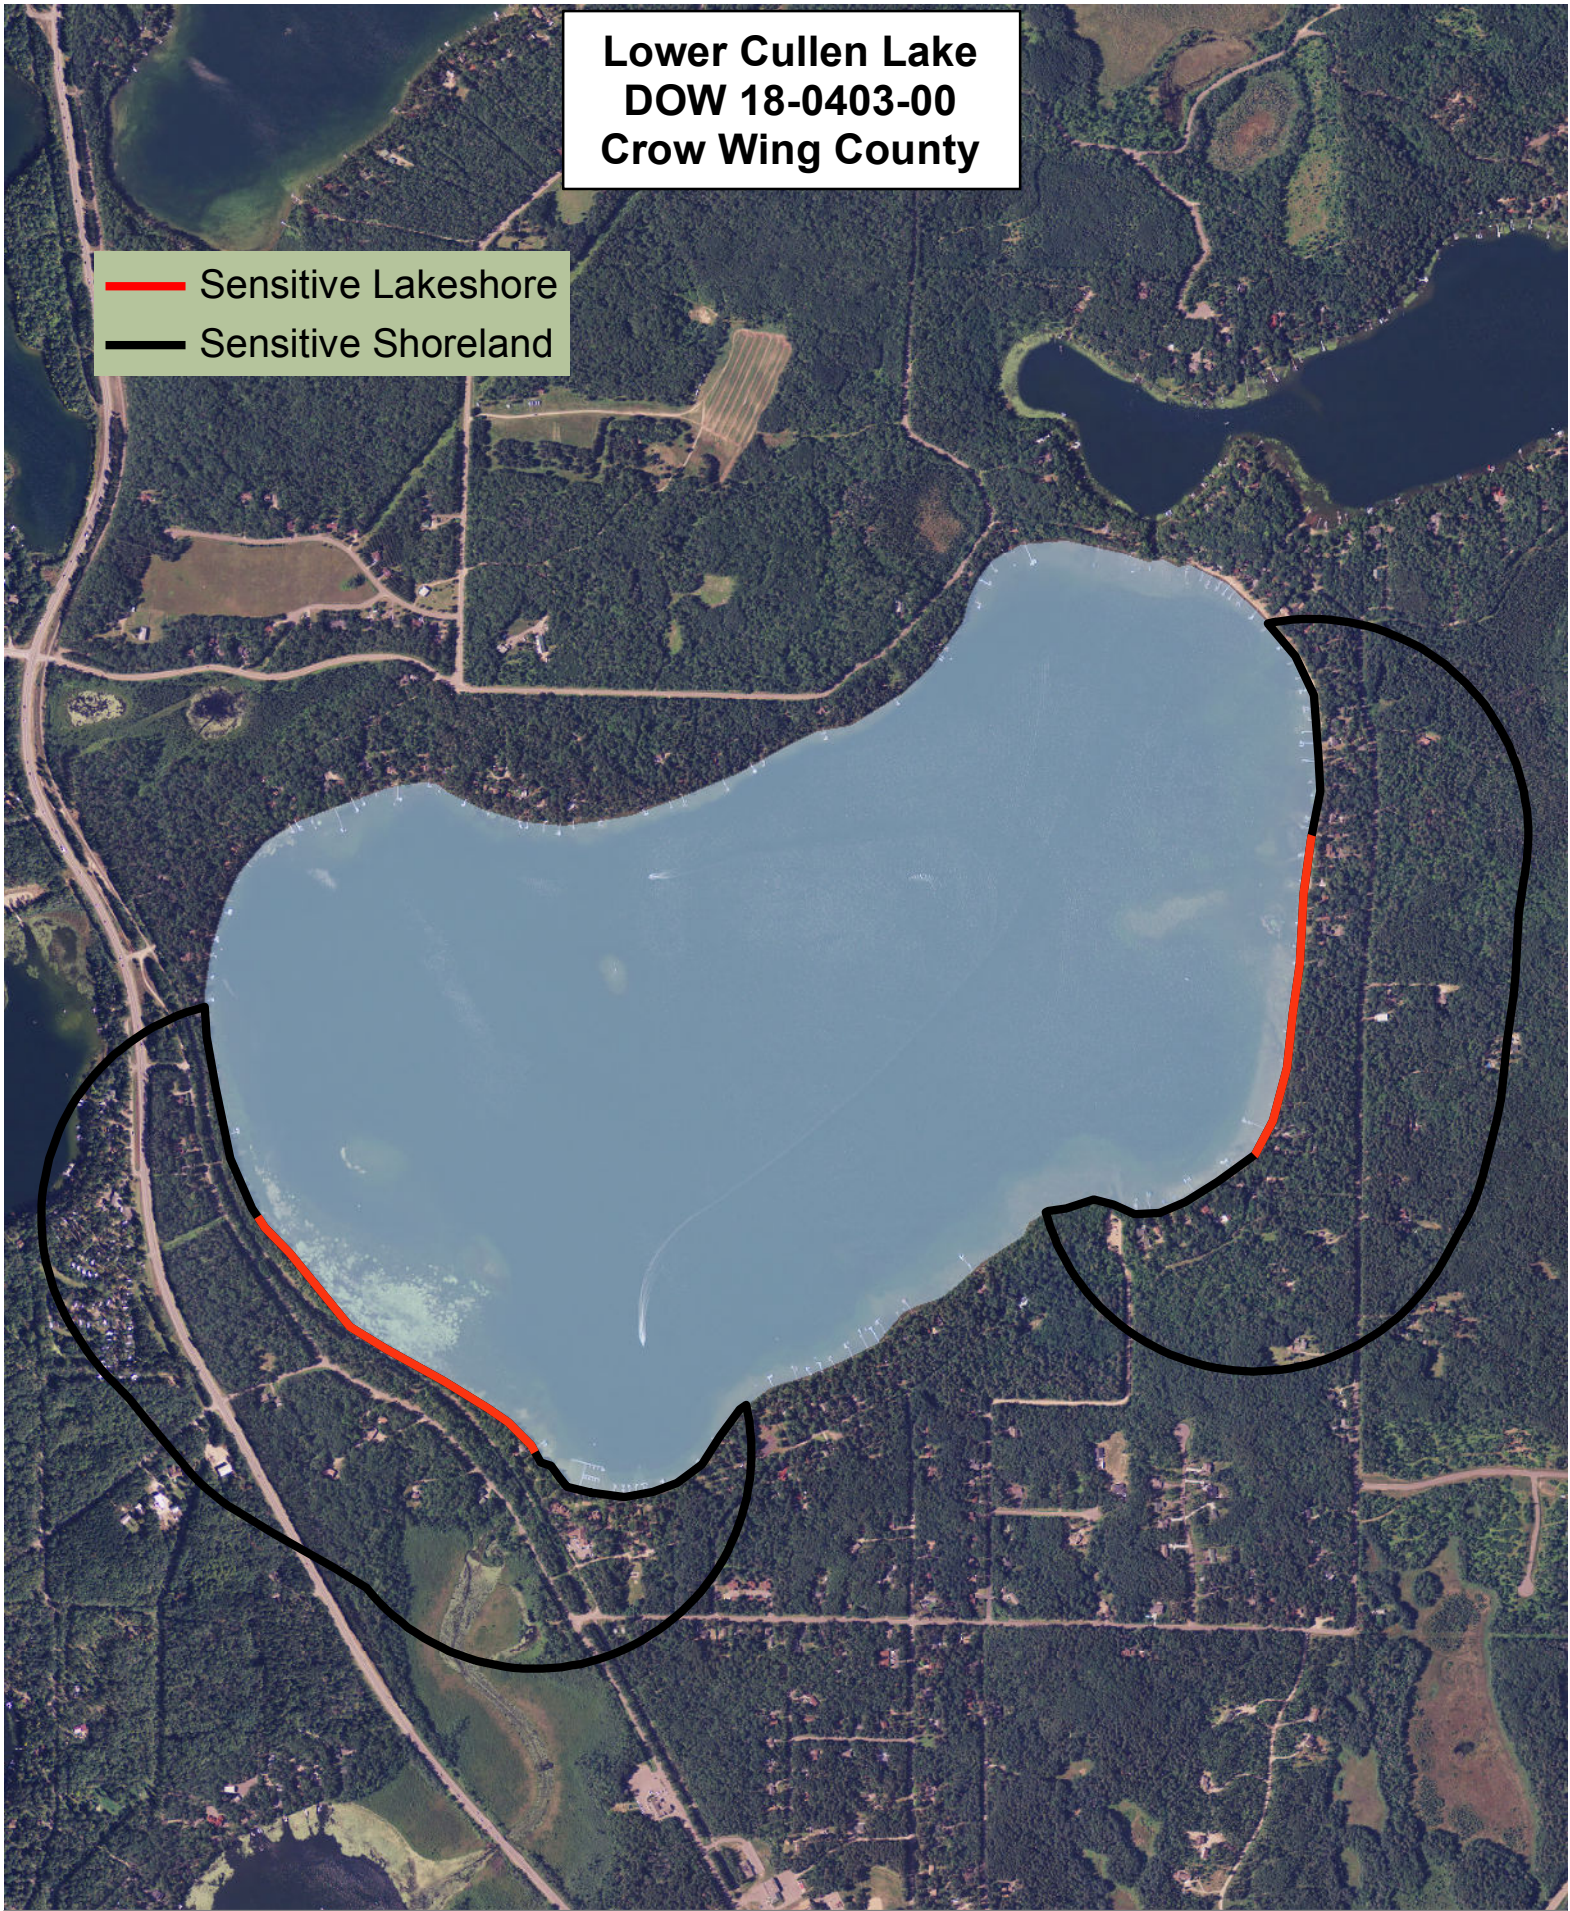

Lower Cullen Lake
DOW 18-0403-00
Crow Wing County

Sensitivity Index

- 5 Highest
 - 4
 - 3
 - 2
 - 1
 - 0 High
- ↑

Created by:
MN DNR
2011

**Lower Cullen Lake
DOW 18-0403-00
Crow Wing County**

-  Sensitive Lakeshore
-  Sensitive Shoreland

N

0 250 500 750 1,000 Meters

Created by:
MN DNR
2011