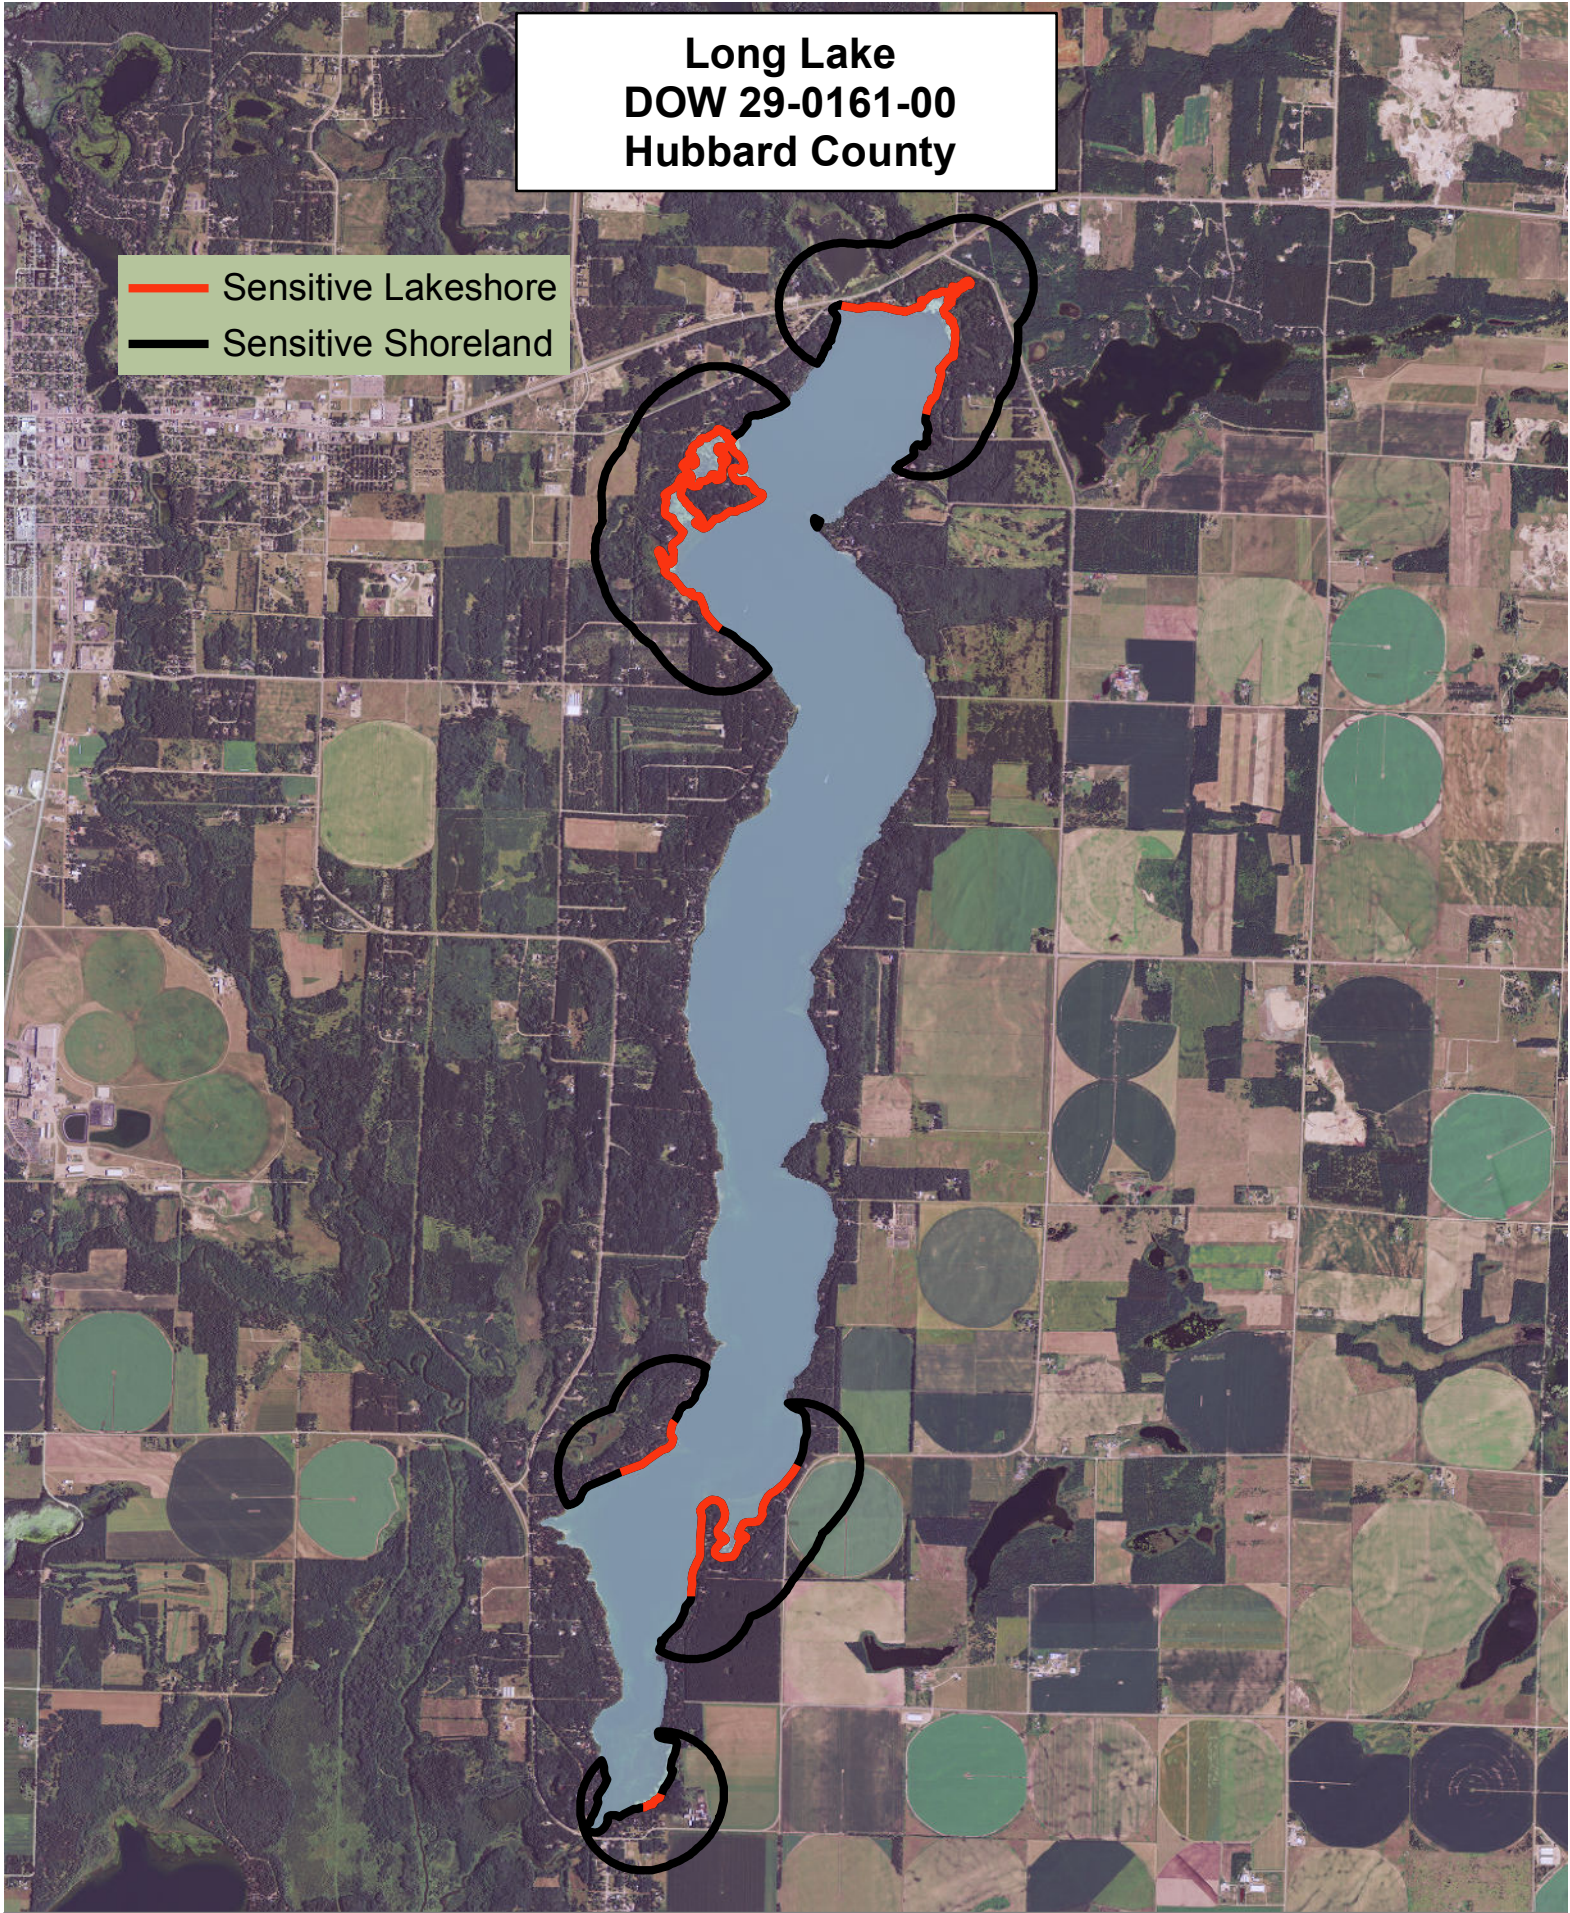

Long Lake
DOW 29-0161-00
Hubbard County

Sensitivity Index

- 8 Highest
- 7
- 6
- 5
- 4
- 3
- 2
- 1
- 0 High

0 1,250 2,500 3,750 5,000 Meters

Created by:
MN DNR
2012

**Long Lake
DOW 29-0161-00
Hubbard County**

-  Sensitive Lakeshore
-  Sensitive Shoreland

Created by:
MN DNR
2012