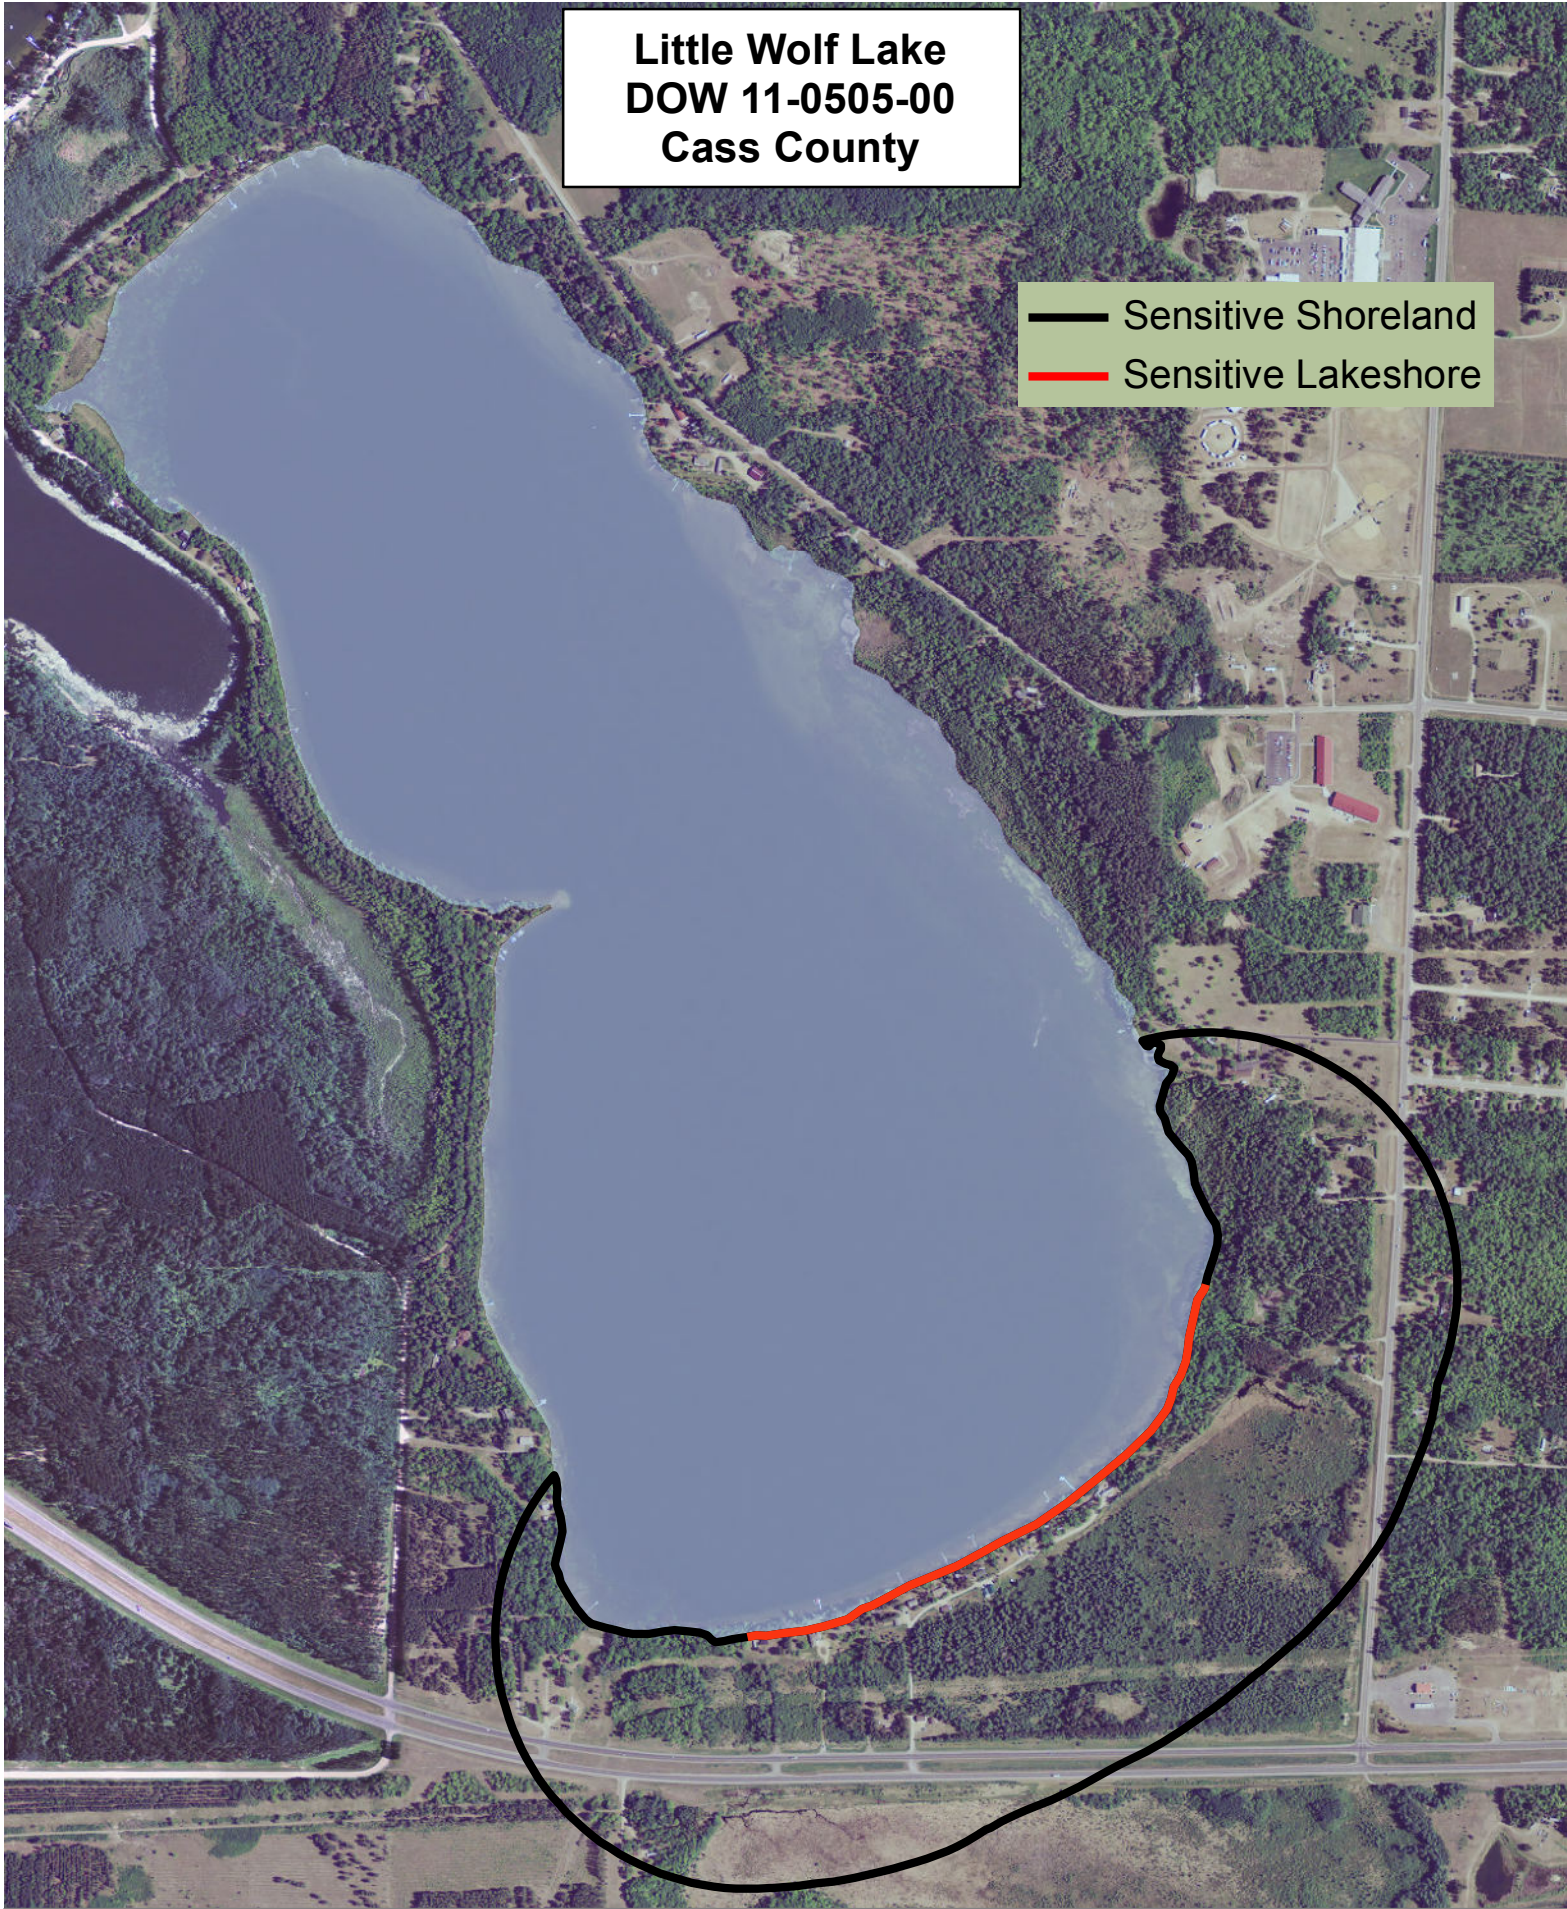

Little Wolf Lake  
DOW 11-0505-00  
Cass County

Sensitivity Index

- 6 Highest
- 5
- 4
- 3
- 2
- 1
- 0 High

Created by:  
MN DNR  
2011

**Little Wolf Lake  
DOW 11-0505-00  
Cass County**

- Sensitive Shoreland**
- Sensitive Lakeshore**

0 250 500 750 1,000 Meters

Created by:  
MN DNR  
2011