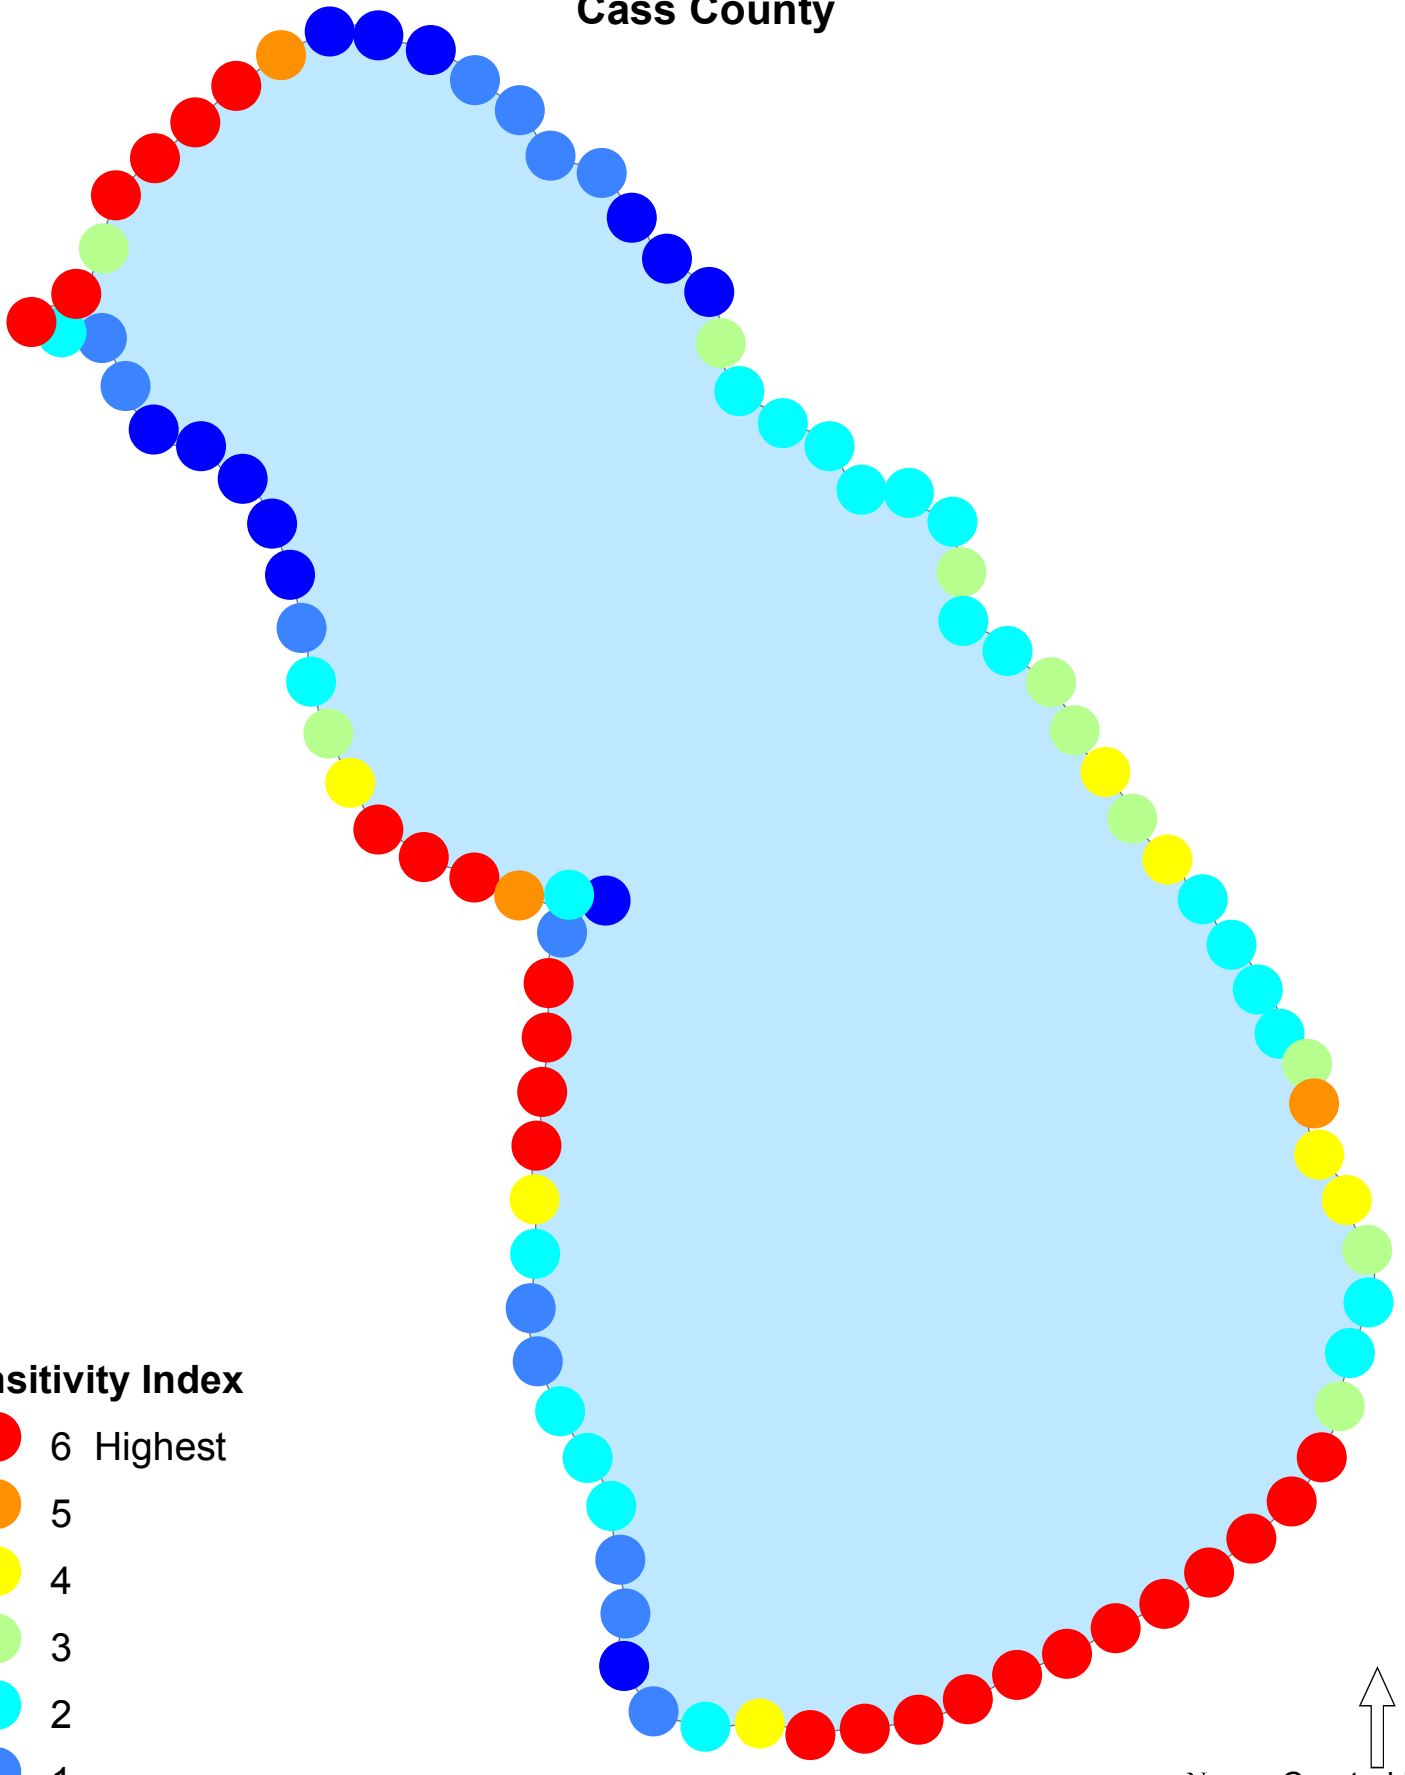

Little Wolf Lake  
DOW 11-0505-00  
Cass County

Sensitivity Index

- 6 Highest
- 5
- 4
- 3
- 2
- 1
- 0 High

Created by:  
MN DNR  
2011

**Little Wolf Lake  
DOW 11-0505-00  
Cass County**

- Sensitive Shoreland**
- Sensitive Lakeshore**

0 250 500 750 1,000 Meters

Created by:  
MN DNR  
2011