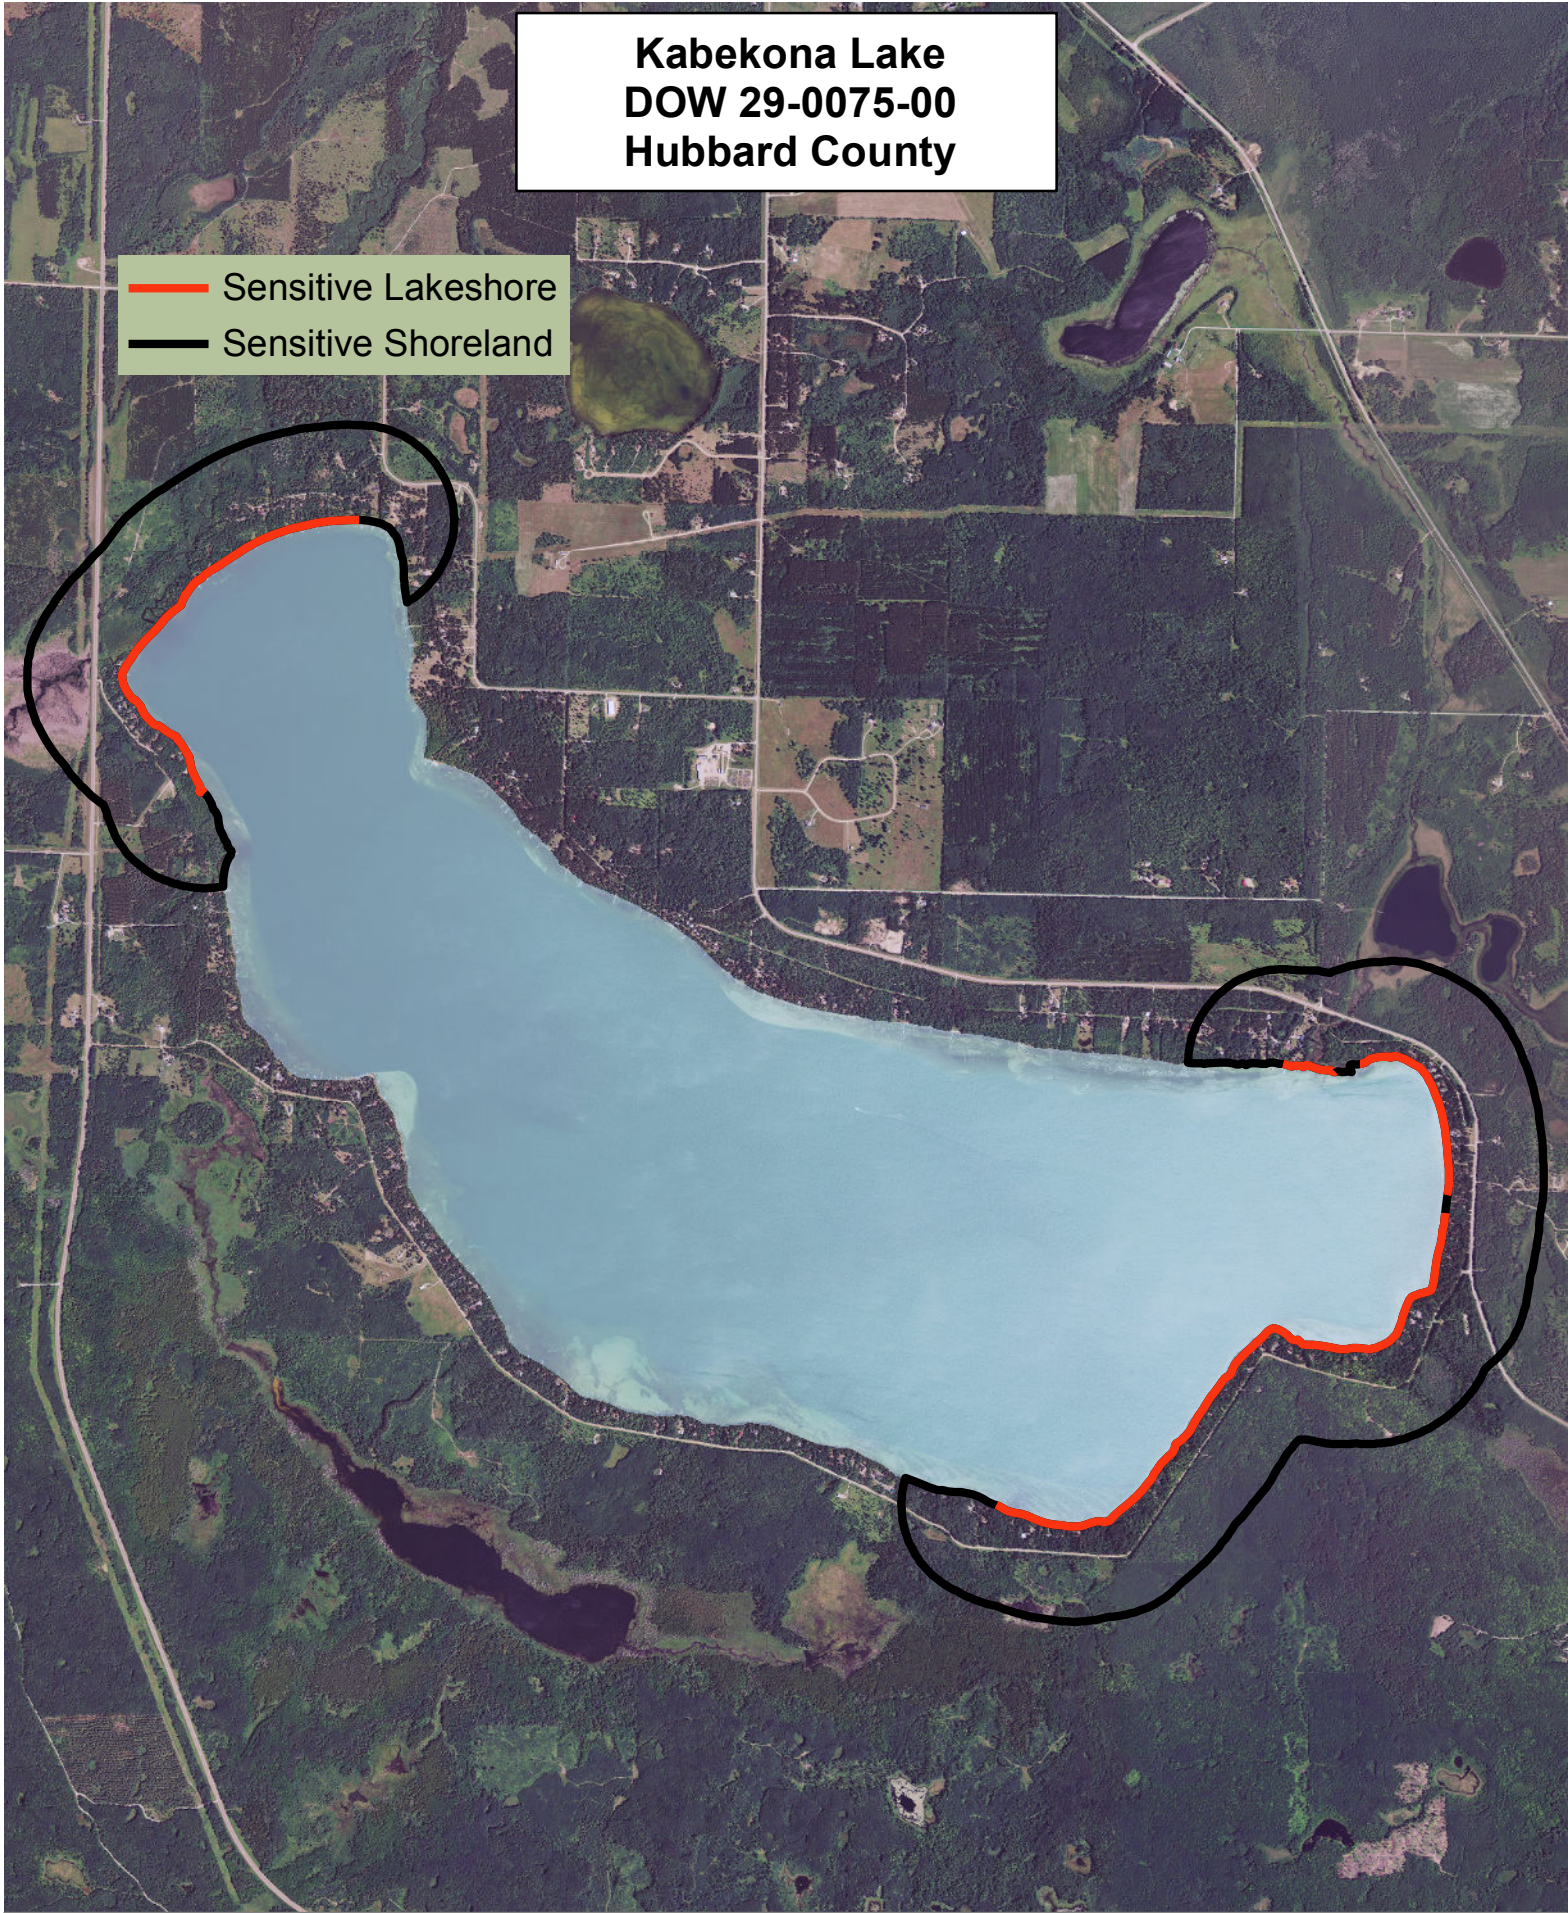

Kabekona Lake  
DOW 29-0075-00  
Hubbard County

**Sensitivity Index**

- 6 Highest
  - 5
  - 4
  - 3
  - 2
  - 1
  - 0 High
- ↑

**Kabekona Lake  
DOW 29-0075-00  
Hubbard County**

-  Sensitive Lakeshore
-  Sensitive Shoreland

Created by:  
MN DNR  
2012