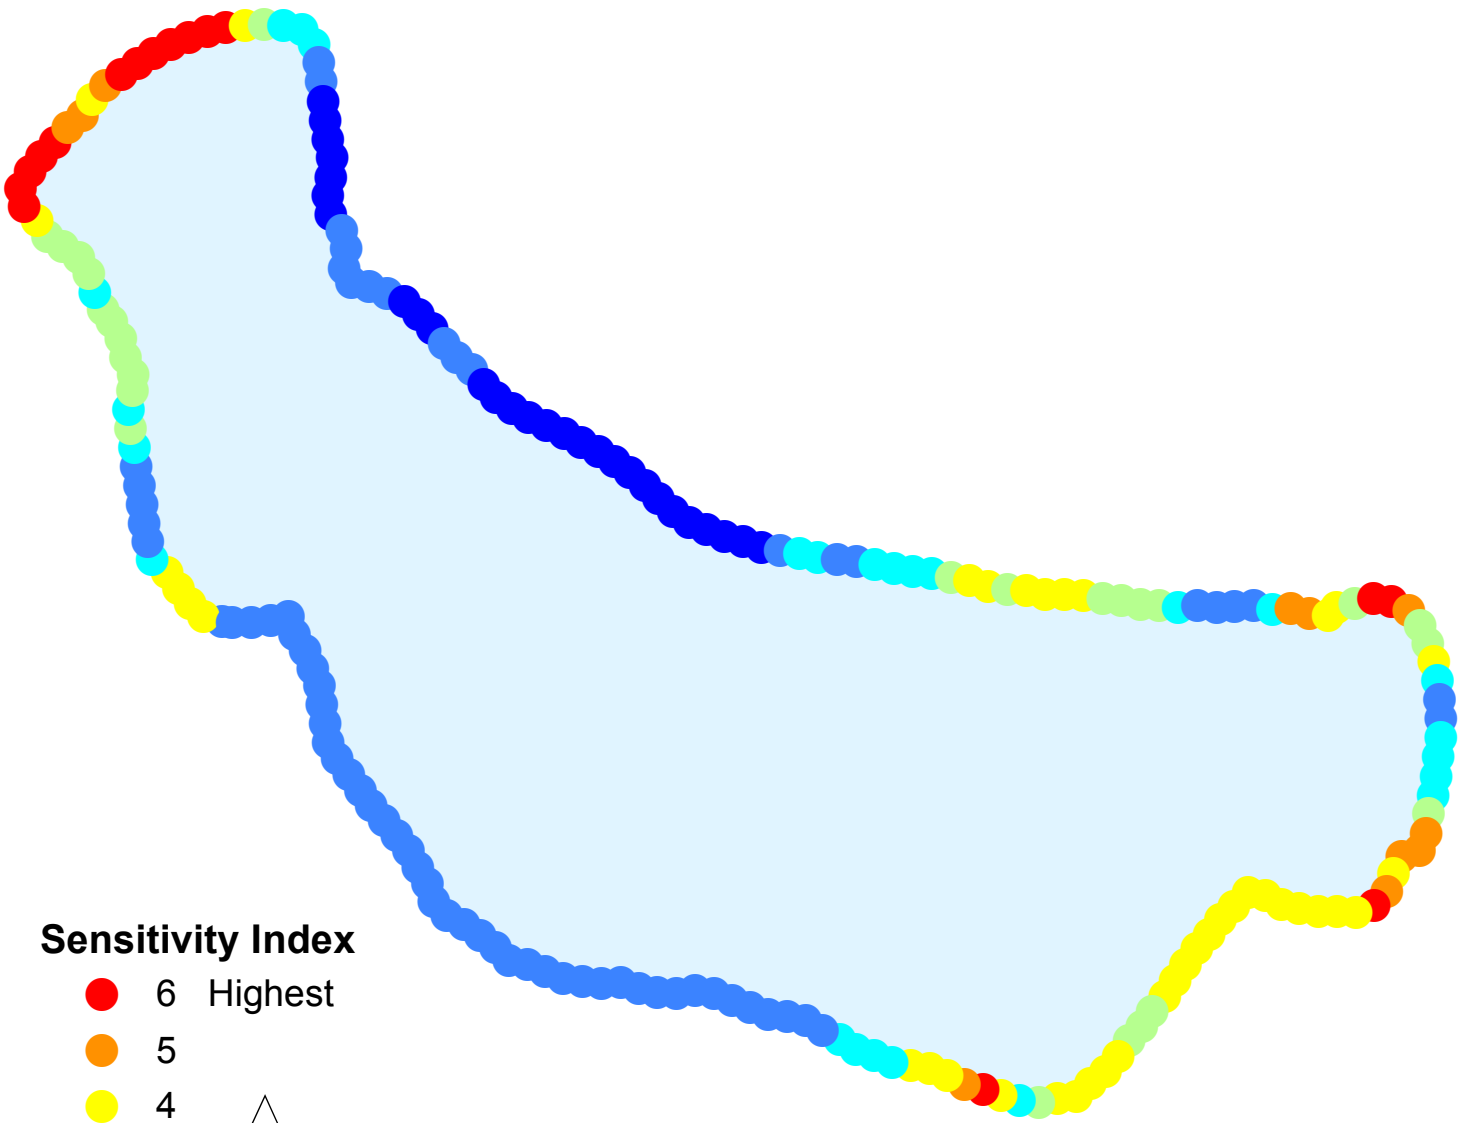

Kabekona Lake  
DOW 29-0075-00  
Hubbard County

**Sensitivity Index**

- 6 Highest
  - 5
  - 4
  - 3
  - 2
  - 1
  - 0 High
- ↑

**Kabekona Lake  
DOW 29-0075-00  
Hubbard County**

-  Sensitive Lakeshore
-  Sensitive Shoreland

Created by:  
MN DNR  
2012