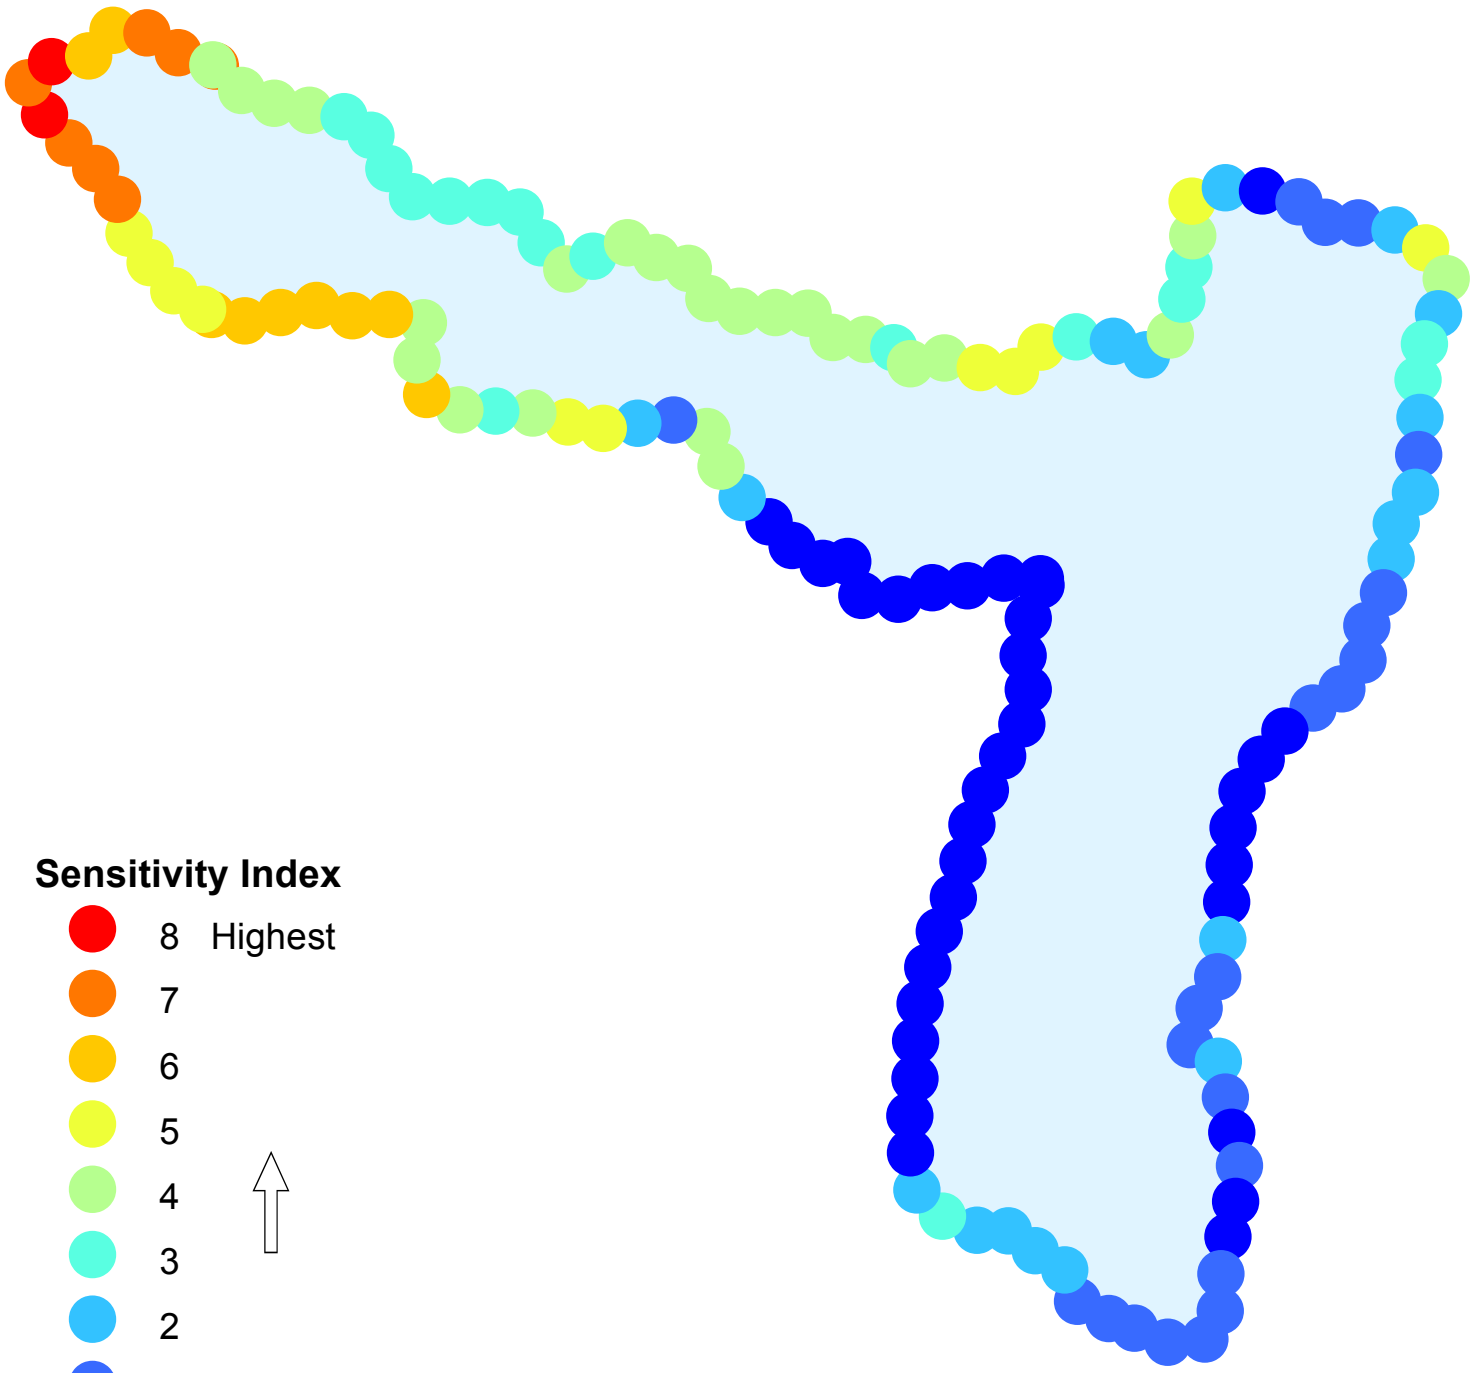

Island (North) Lake
DOW 29-0254-00
Hubbard County

Sensitivity Index

-  8 Highest
 -  7
 -  6
 -  5
 -  4
 -  3
 -  2
 -  1
 -  0 High
- ↑

**Island (North) Lake
DOW 29-0254-00
Hubbard County**

— Sensitive Lakeshore
— Sensitive Shoreland

Created by:
MN DNR
2012