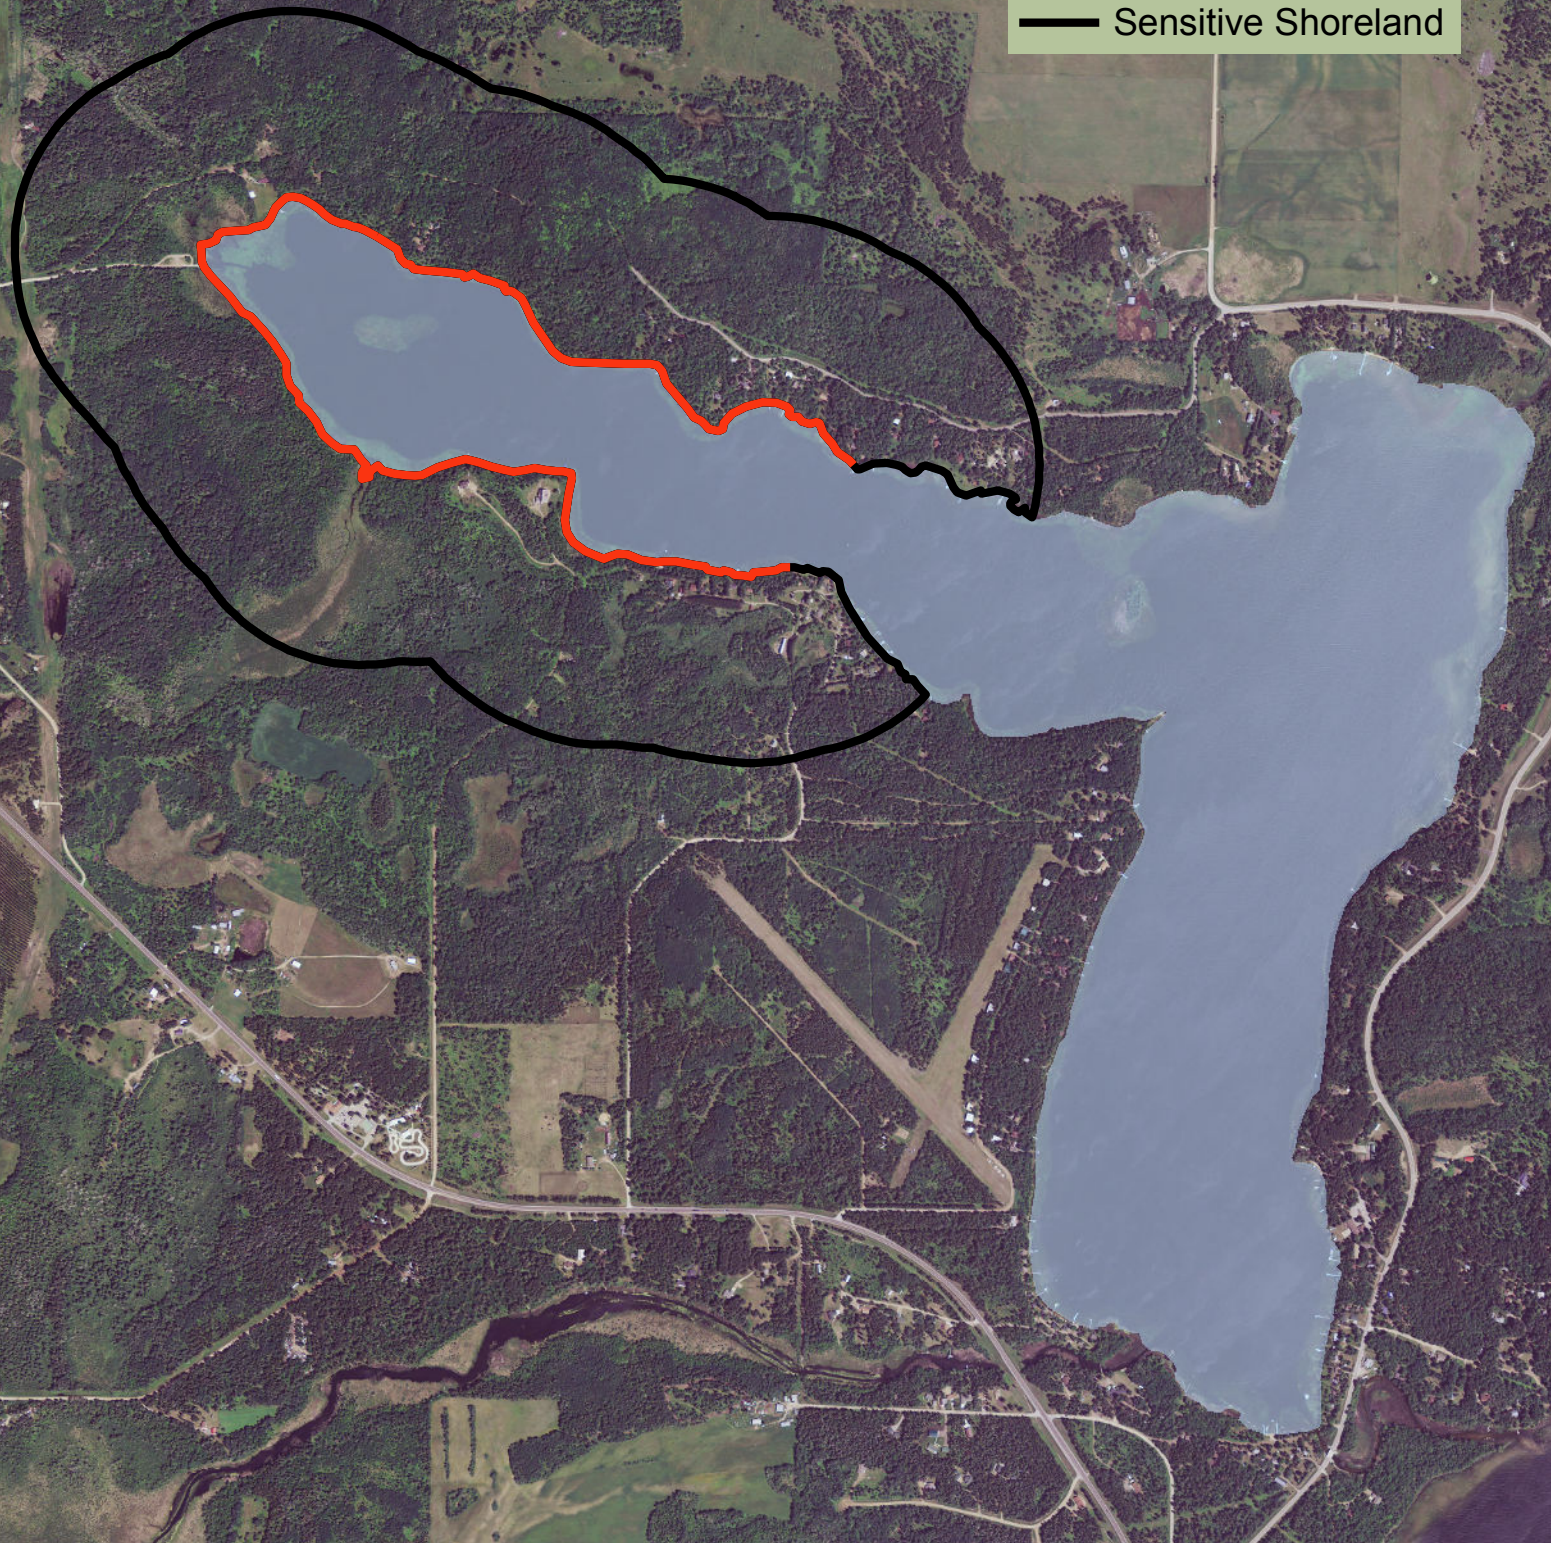

Island (North) Lake
DOW 29-0254-00
Hubbard County

Sensitivity Index

-  8 Highest
 -  7
 -  6
 -  5
 -  4
 -  3
 -  2
 -  1
 -  0 High
- ↑

**Island (North) Lake
DOW 29-0254-00
Hubbard County**

— Sensitive Lakeshore
— Sensitive Shoreland

Created by:
MN DNR
2012