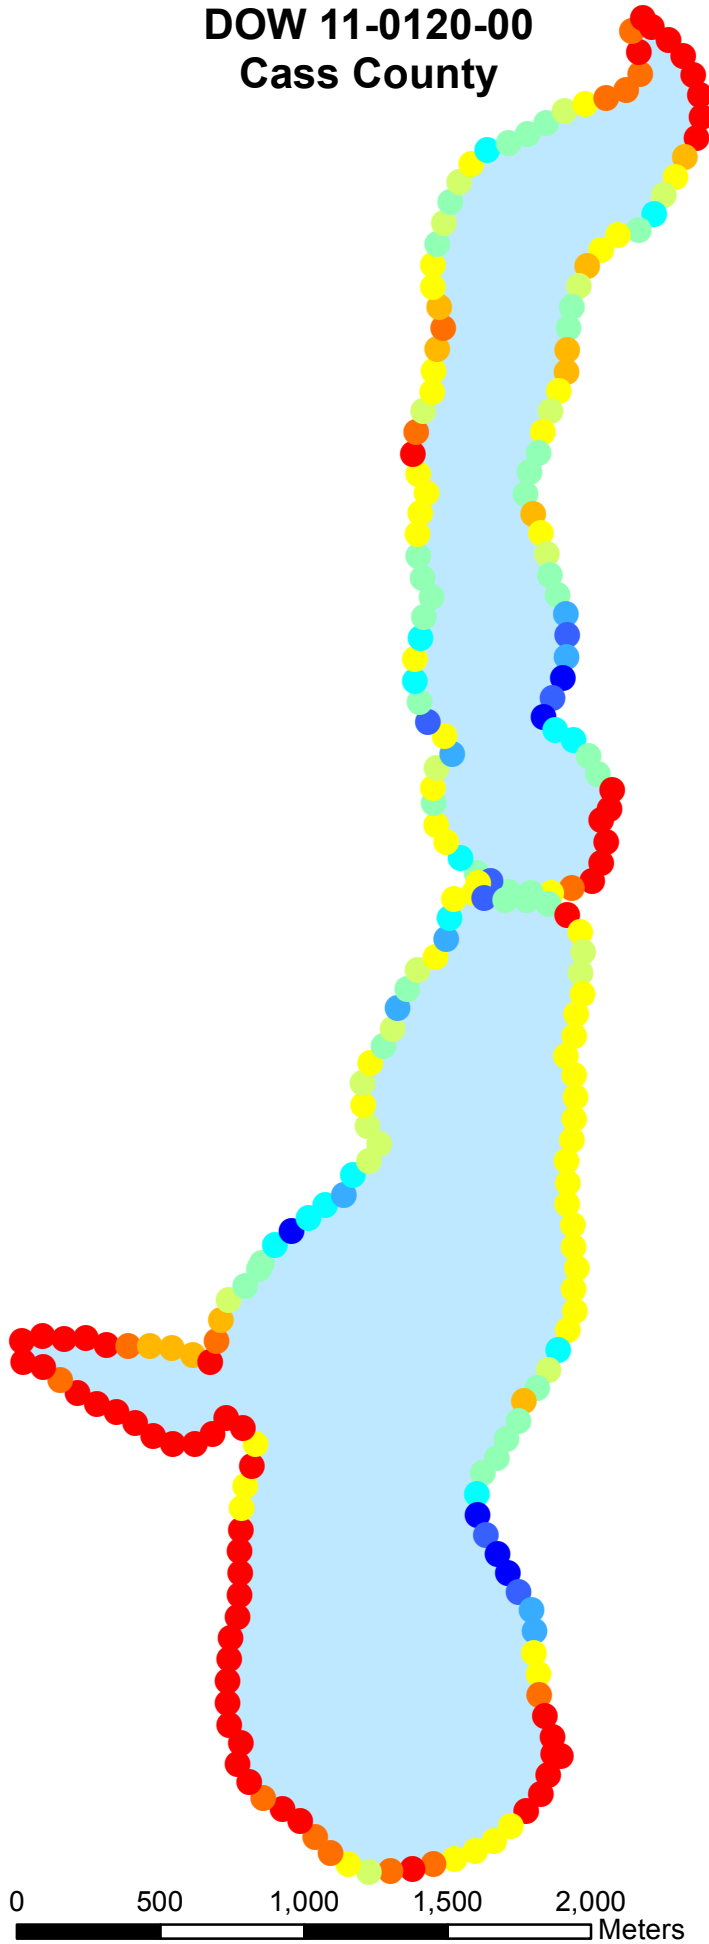

Inguadona Lake
DOW 11-0120-00
Cass County

Sensitivity Index

- 9 Highest
- 8
- 7
- 6
- 5
- 4
- 3
- 2
- 1
- 0 High

Created by:
MN DNR
2011

Inguadona Lake
DOW 11-0120-00
Cass County

- Sensitive Shoreland
- Sensitive Lakeshore

Created by:
MN DNR
2011