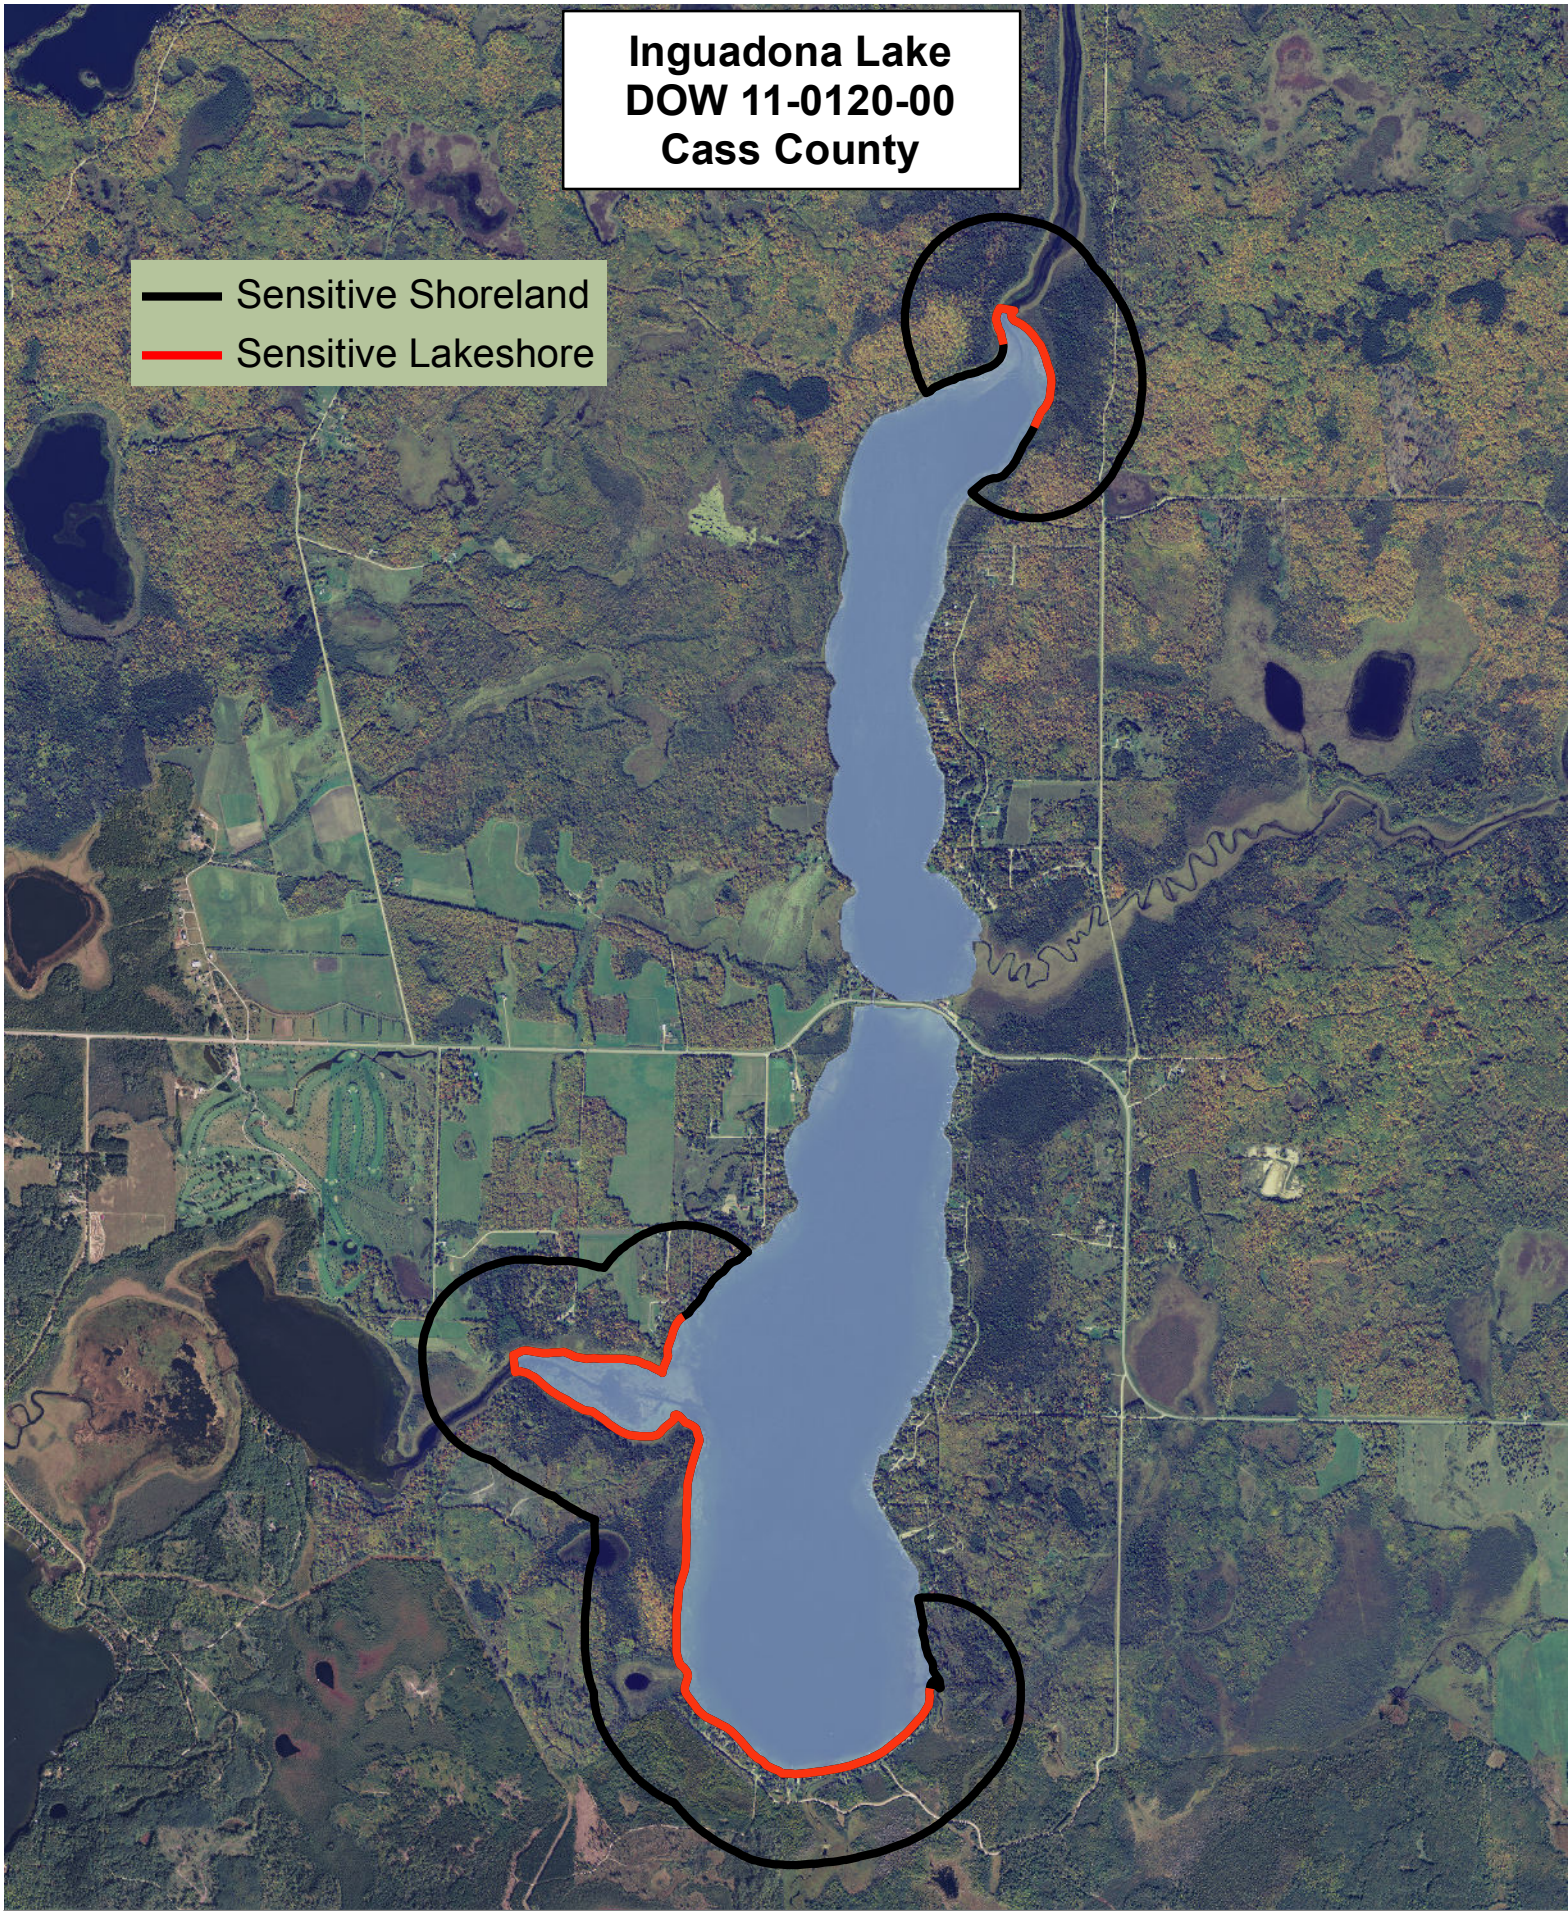

Inguadona Lake
DOW 11-0120-00
Cass County

Sensitivity Index

- 9 Highest
- 8
- 7
- 6
- 5
- 4
- 3
- 2
- 1
- 0 High

Created by:
MN DNR
2011

Inguadona Lake
DOW 11-0120-00
Cass County

- Sensitive Shoreland
- Sensitive Lakeshore

Created by:
MN DNR
2011