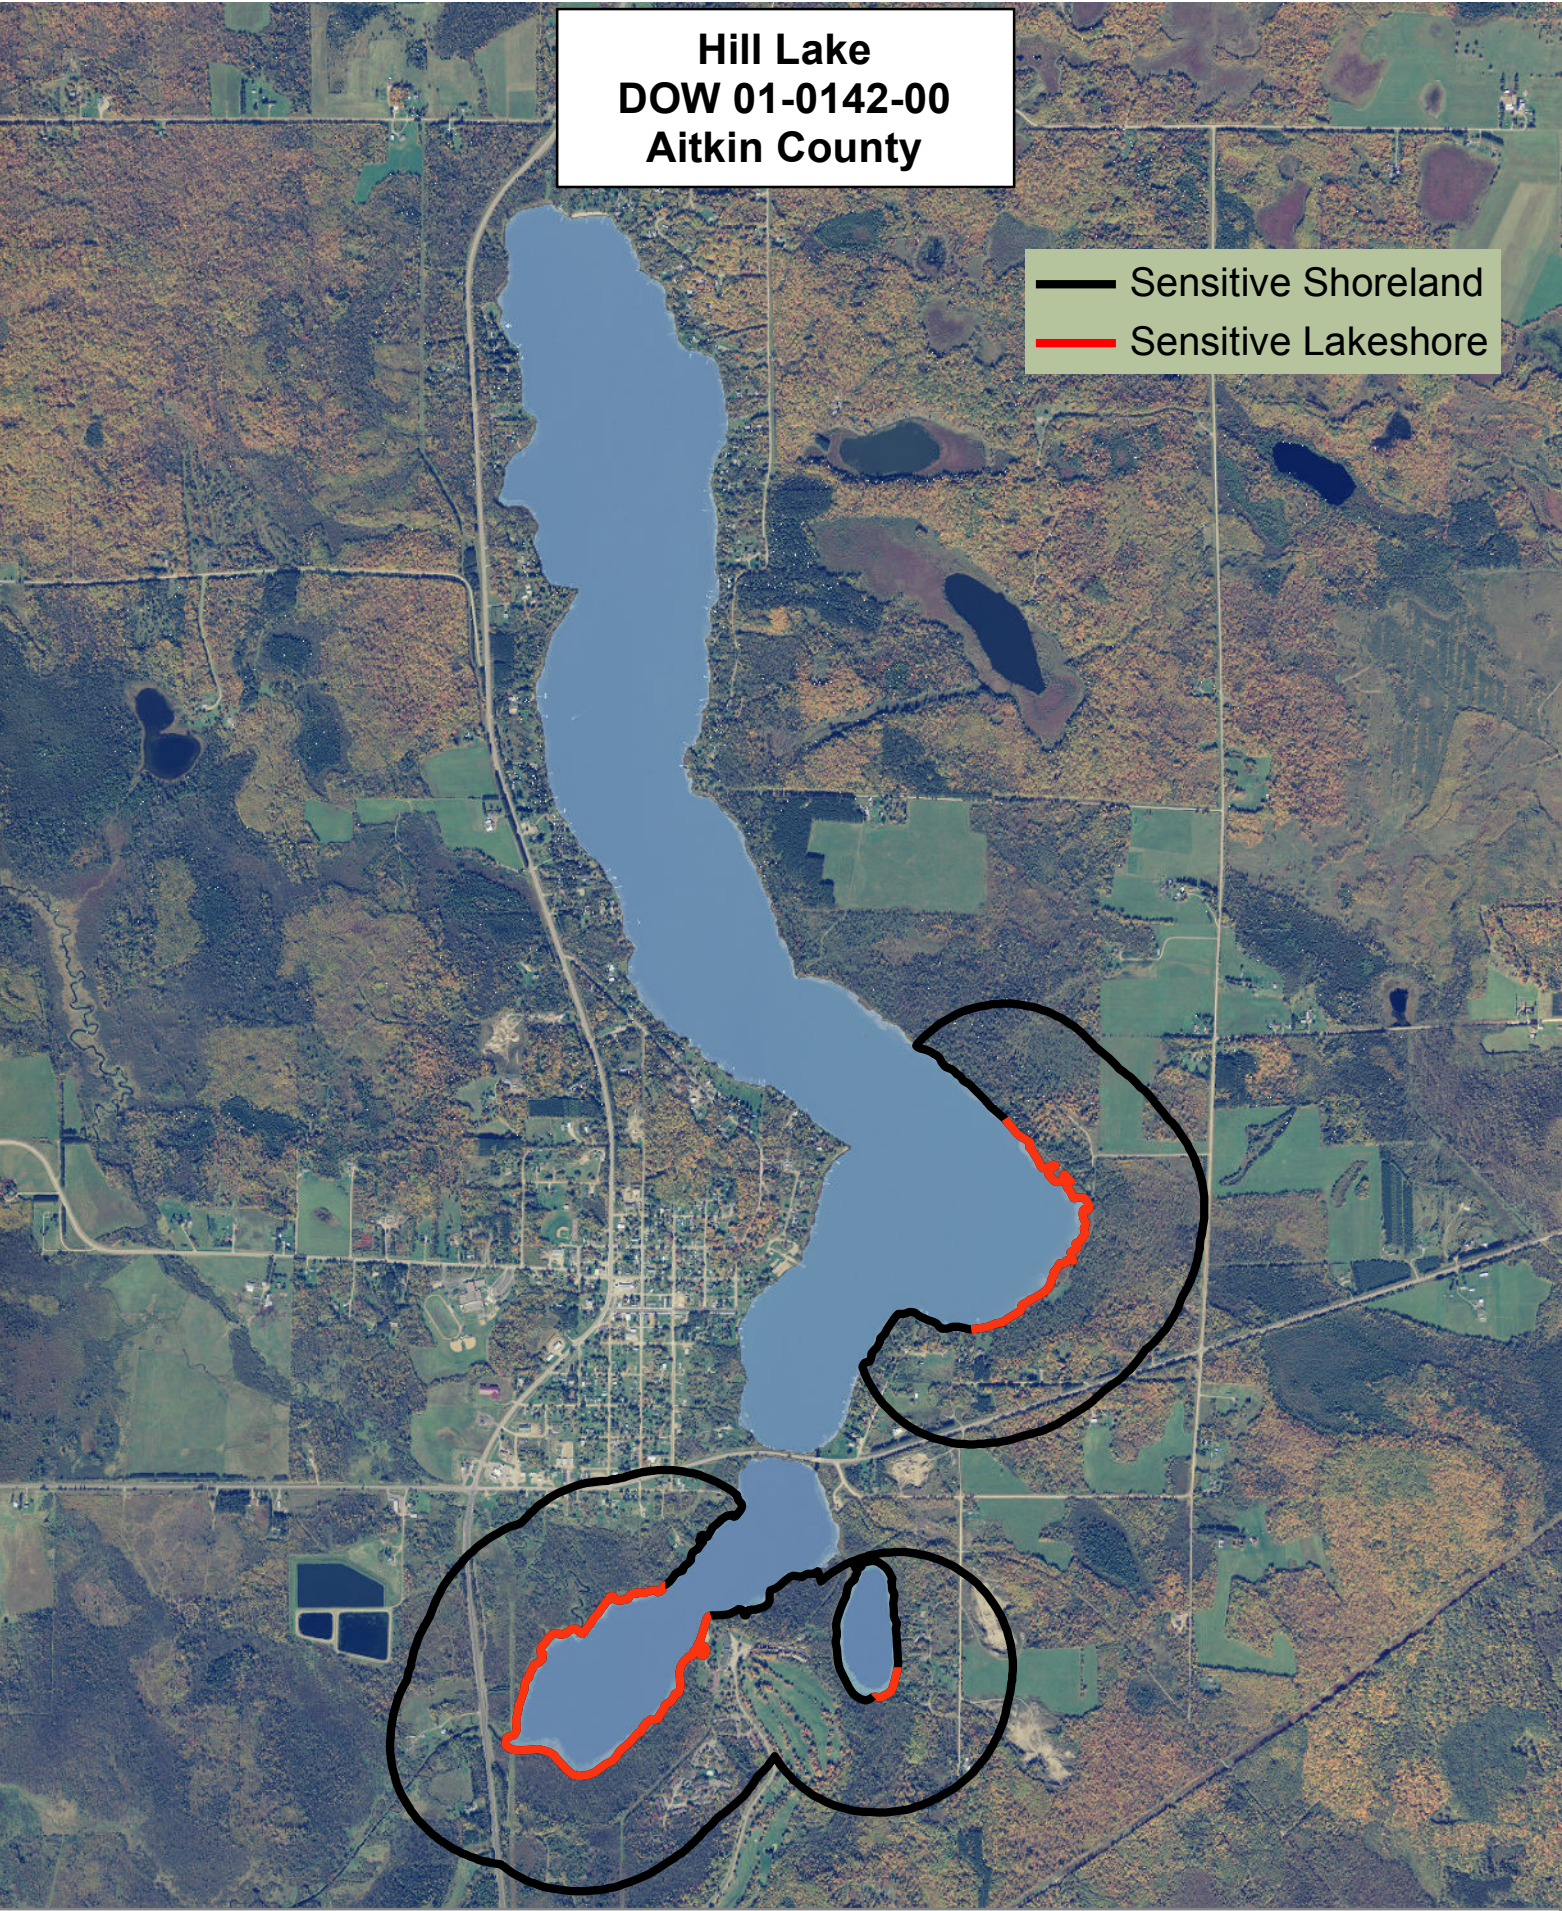

Hill Lake
DOW 01-0142-00
Aitkin County

Sensitivity Index

- 9 Highest
 - 8
 - 7
 - 6
 - 5
 - 4
 - 3
 - 2
 - 1
 - 0 High
- ↑

Created by:
MN DNR
2011

0 250 500 750 1,000
Meters

**Hill Lake
DOW 01-0142-00
Aitkin County**

-  Sensitive Shoreland
-  Sensitive Lakeshore

Created by:
MN DNR
2011