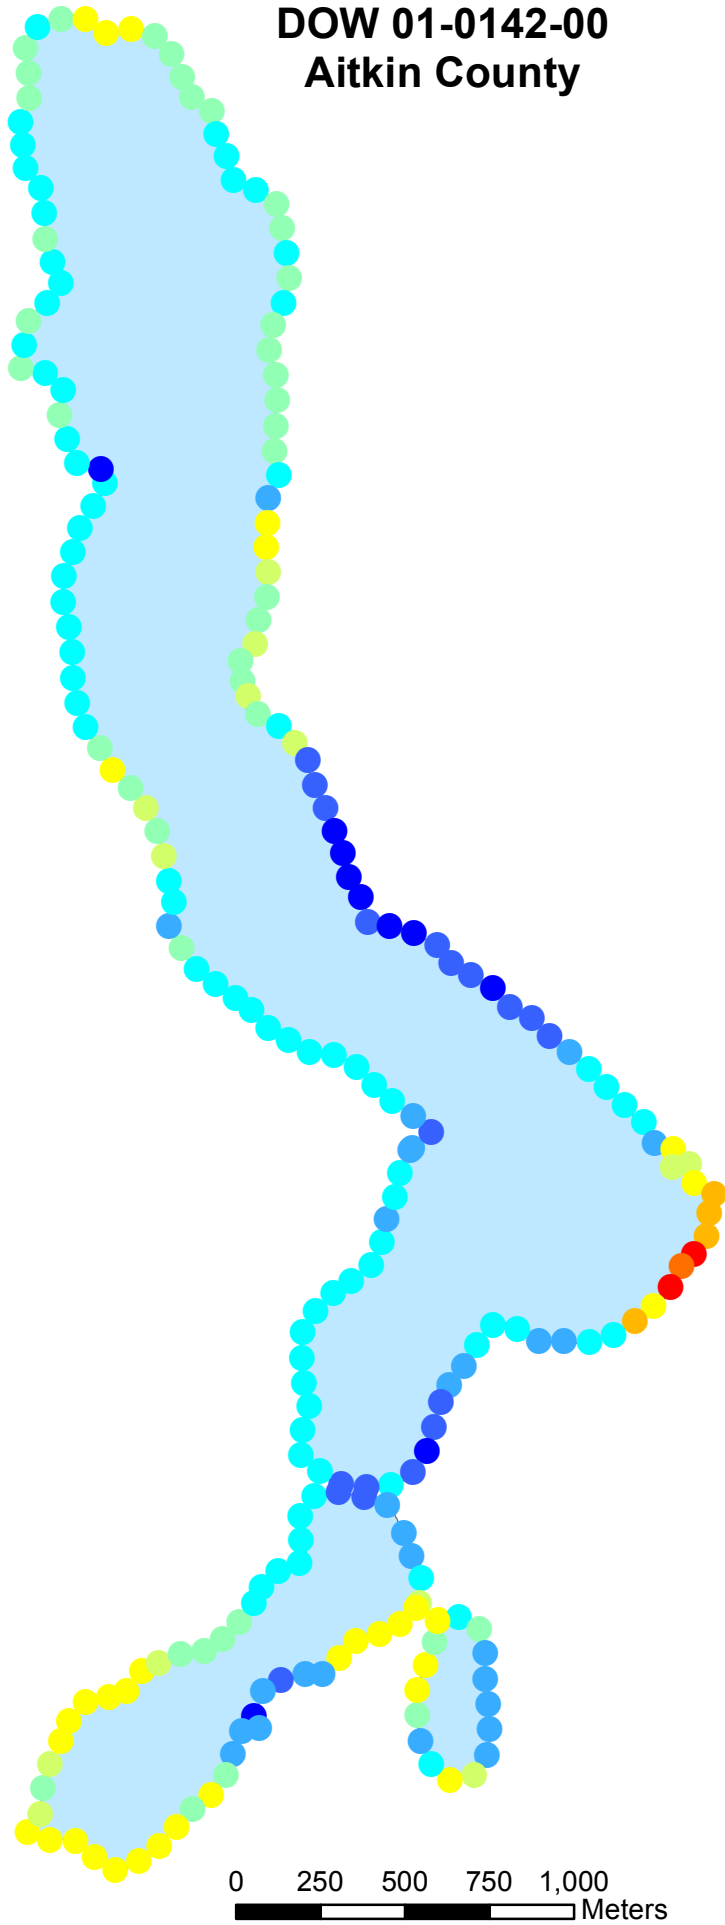

Hill Lake
DOW 01-0142-00
Aitkin County

Sensitivity Index

- 9 Highest
 - 8
 - 7
 - 6
 - 5
 - 4
 - 3
 - 2
 - 1
 - 0 High
- ↑

Created by:
MN DNR
2011

0 250 500 750 1,000
Meters

**Hill Lake
DOW 01-0142-00
Aitkin County**

-  Sensitive Shoreland
-  Sensitive Lakeshore

Created by:
MN DNR
2011