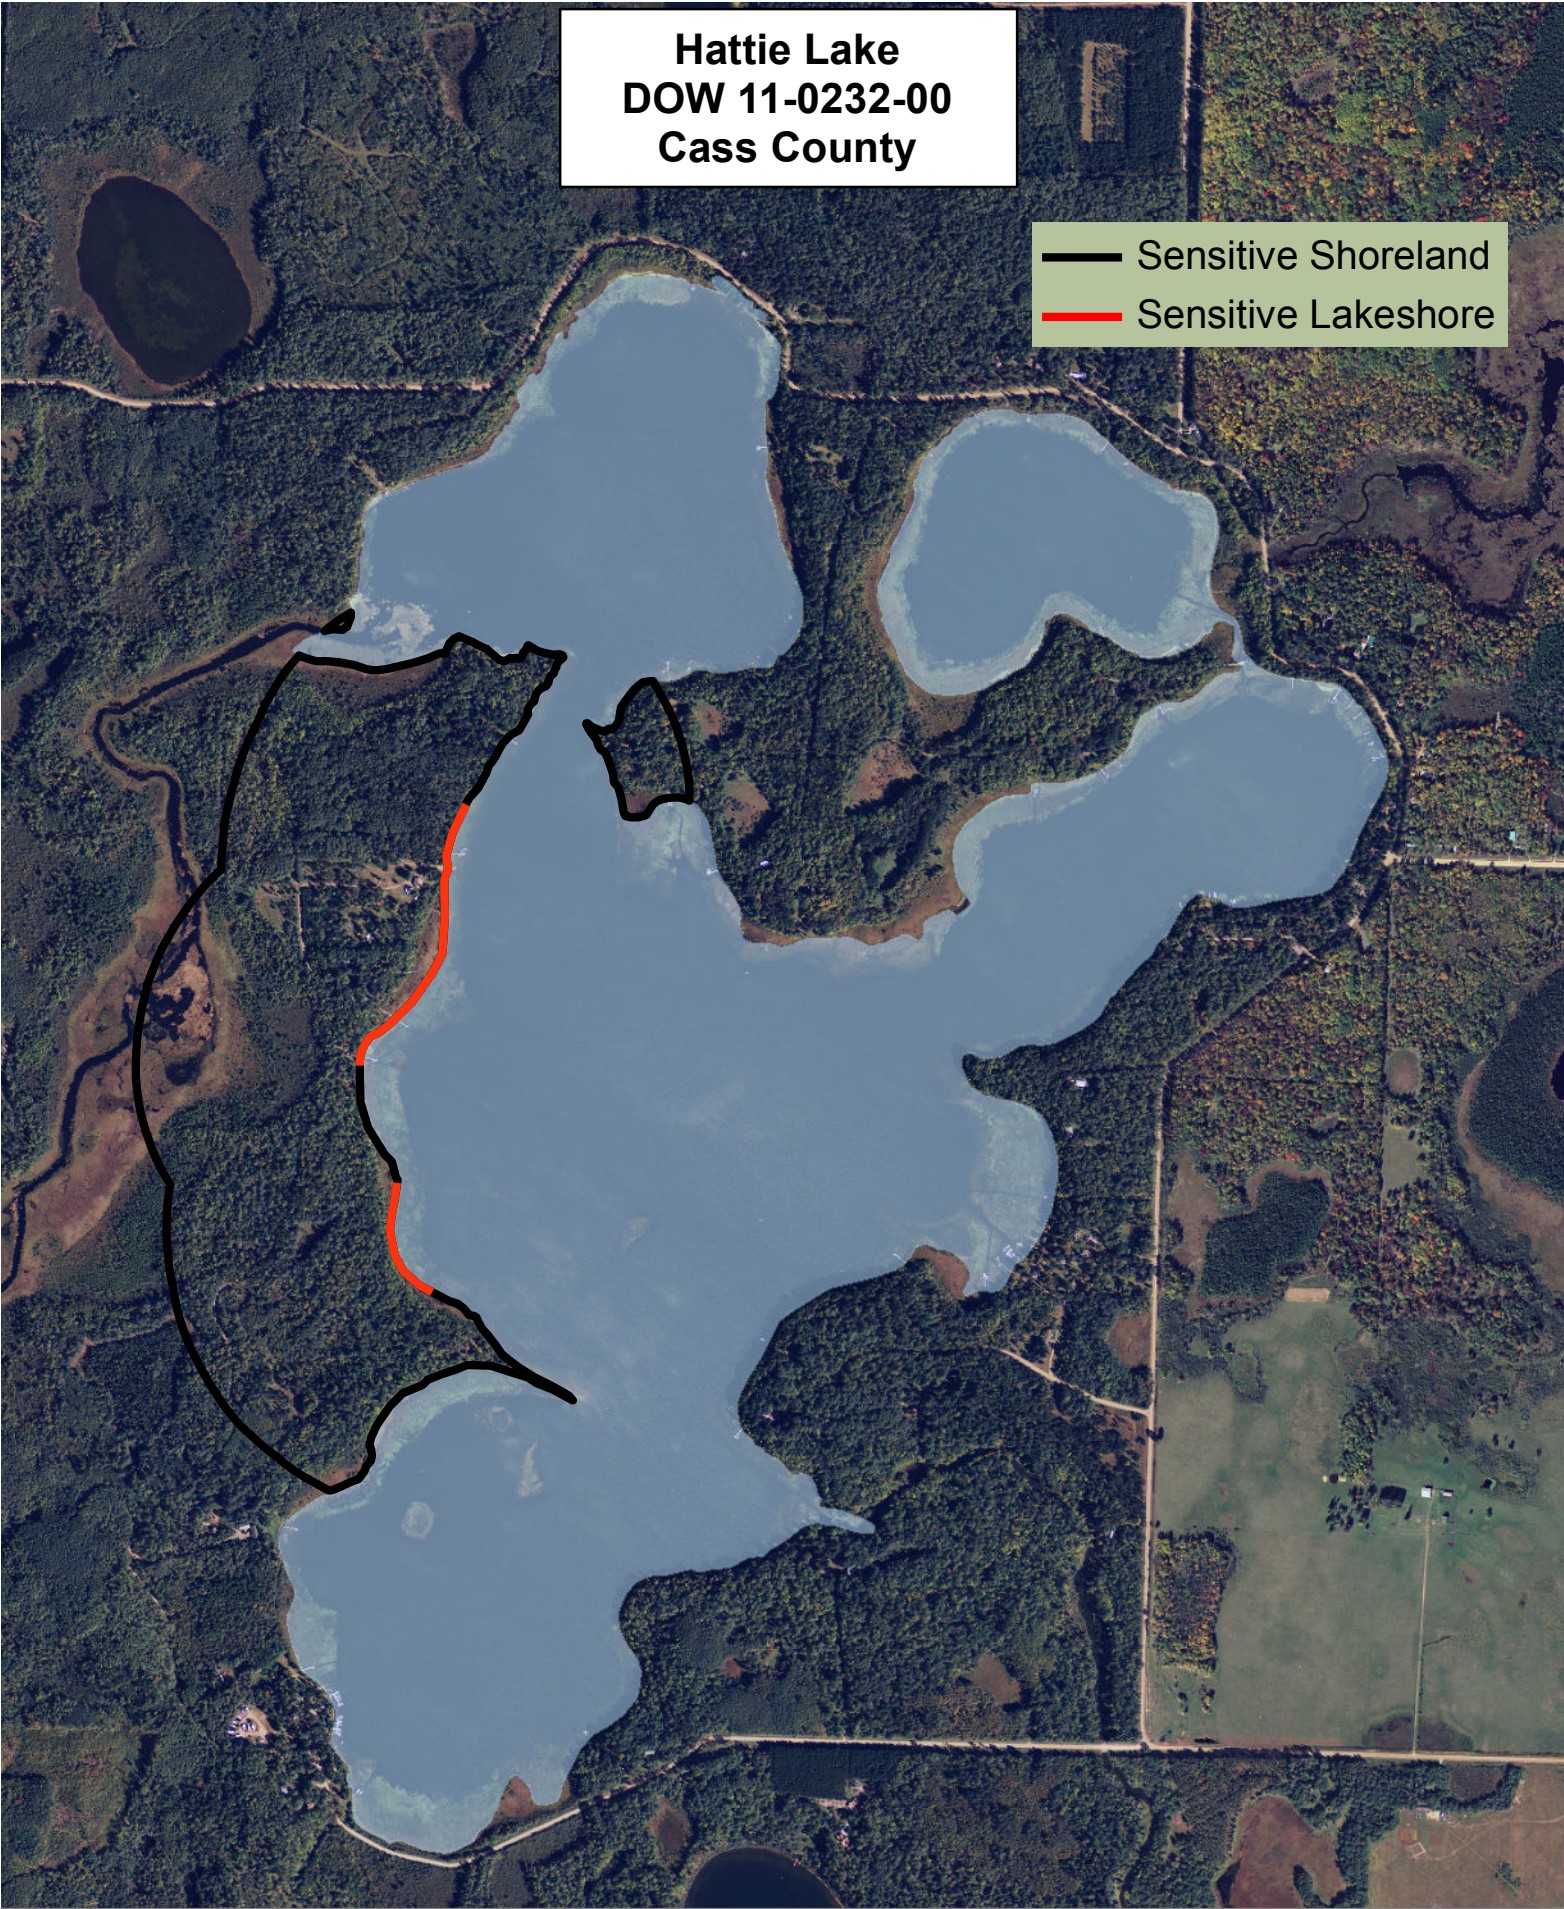

Hattie Lake
DOW 11-0232-00
Cass County

Sensitivity Index

- 9 Highest
 - 8
 - 7
 - 6
 - 5
 - 4
 - 3
 - 1 High
- ↑

Created by:
MN DNR
2011

**Hattie Lake
DOW 11-0232-00
Cass County**

-  Sensitive Shoreland
-  Sensitive Lakeshore

0 250 500 750 1,000 Meters

Created by:
MN DNR
2011