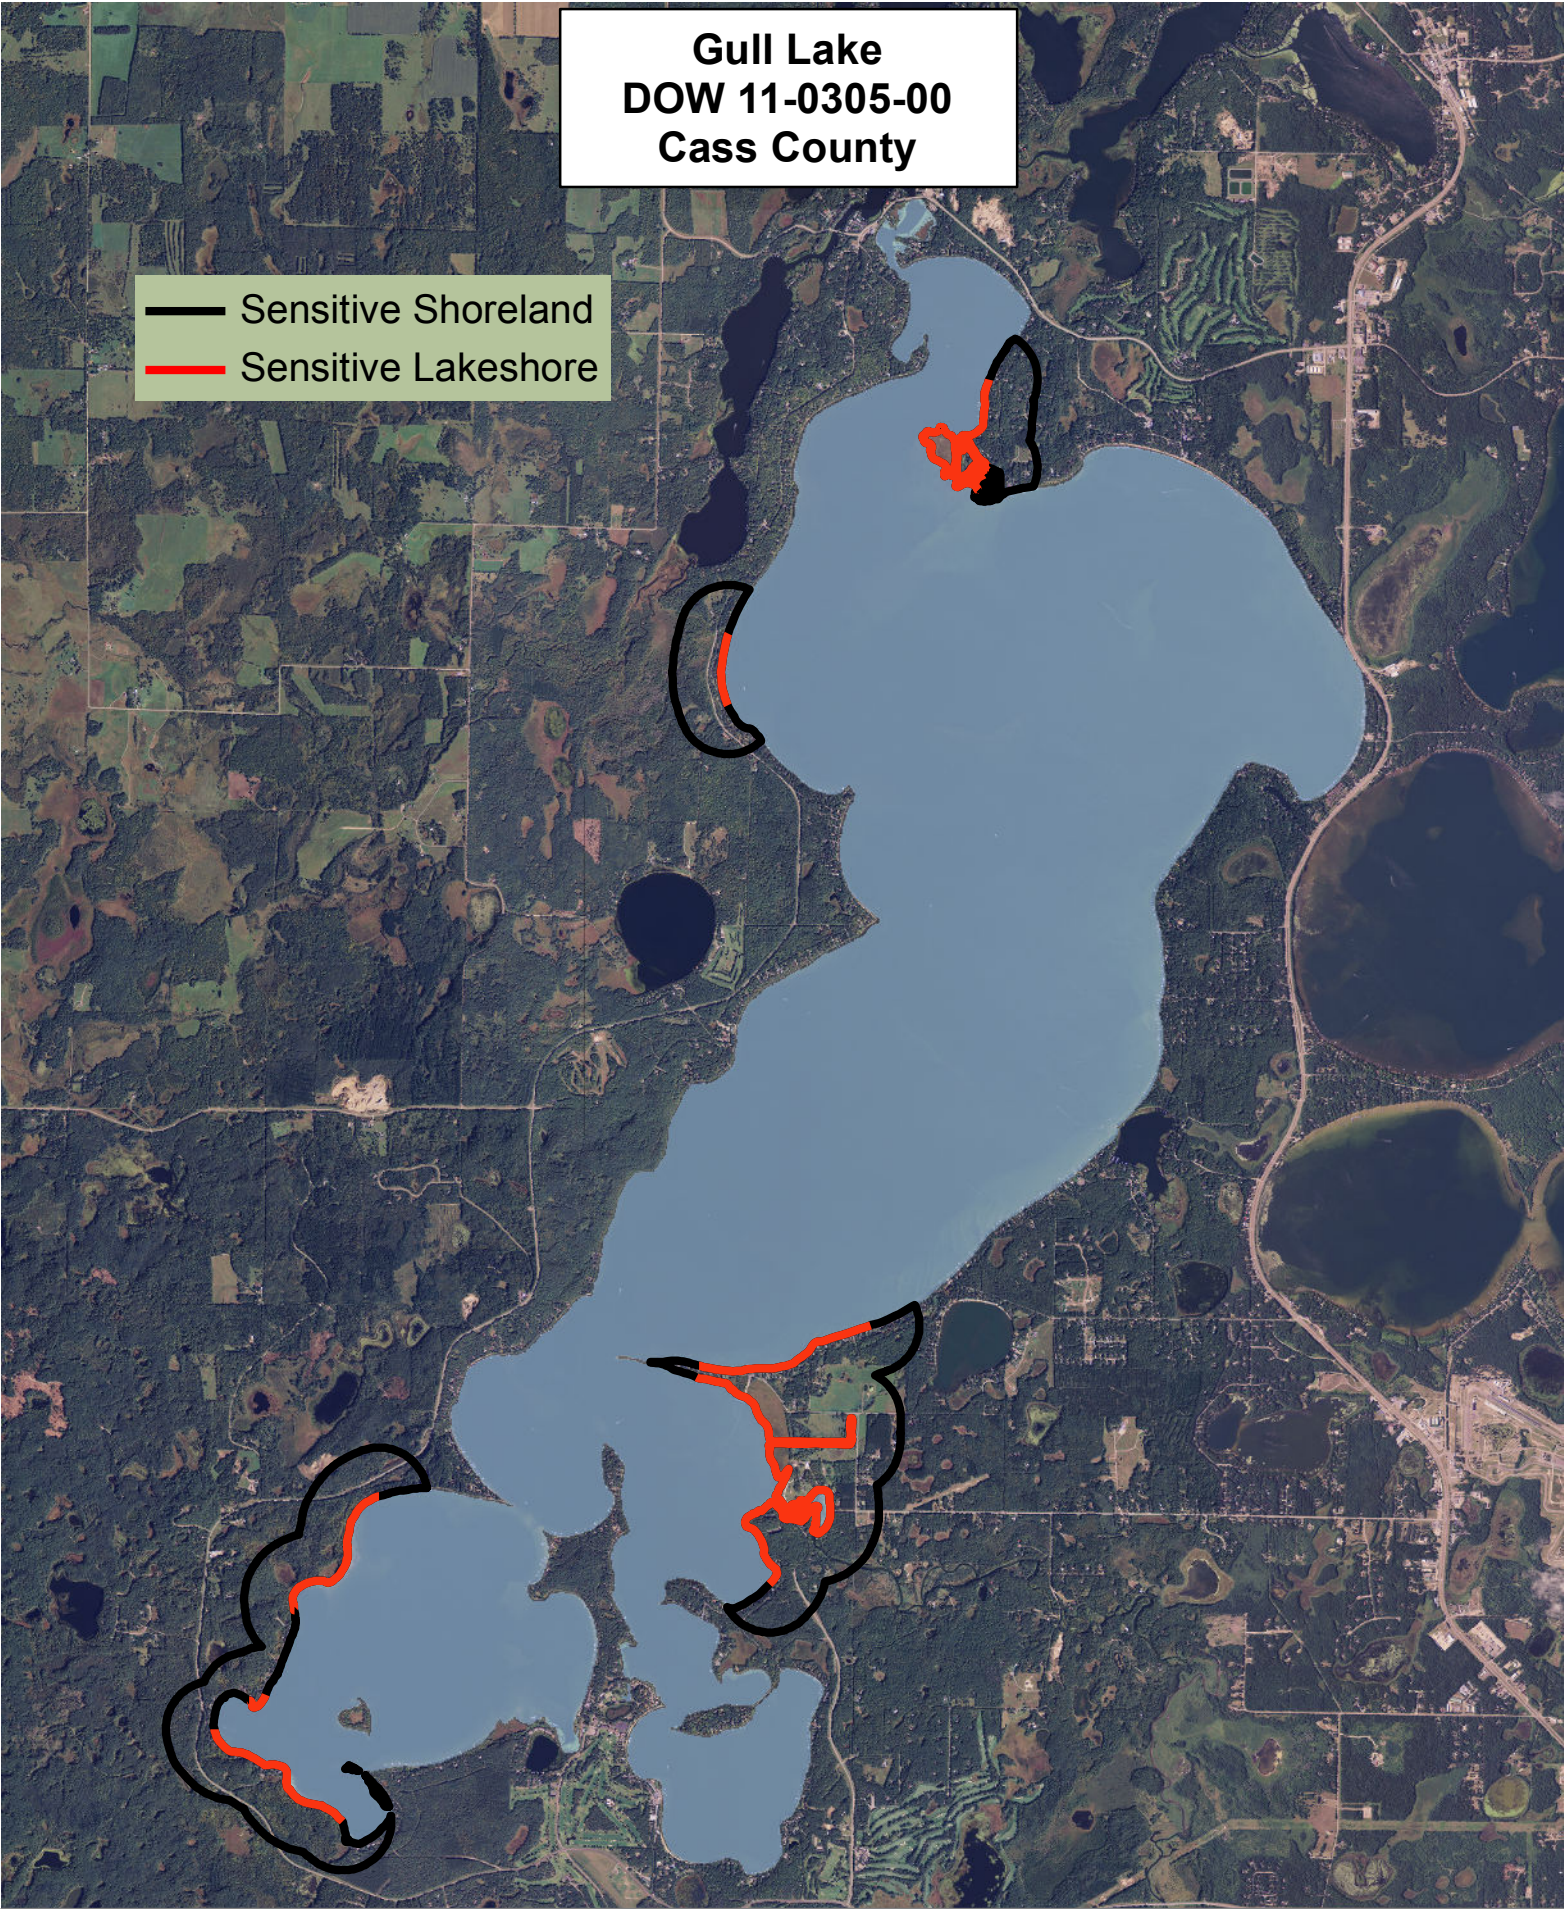

Gull Lake
DOW 11-0305-00
Cass County

Sensitivity Index

- 9 Highest
- 8
- 7
- 6
- 5
- 4
- 3
- 2
- 1
- 0 High

Created by:
MN DNR
2011

**Gull Lake
DOW 11-0305-00
Cass County**

- Sensitive Shoreland
- Sensitive Lakeshore

Created by:
MN DNR
2011