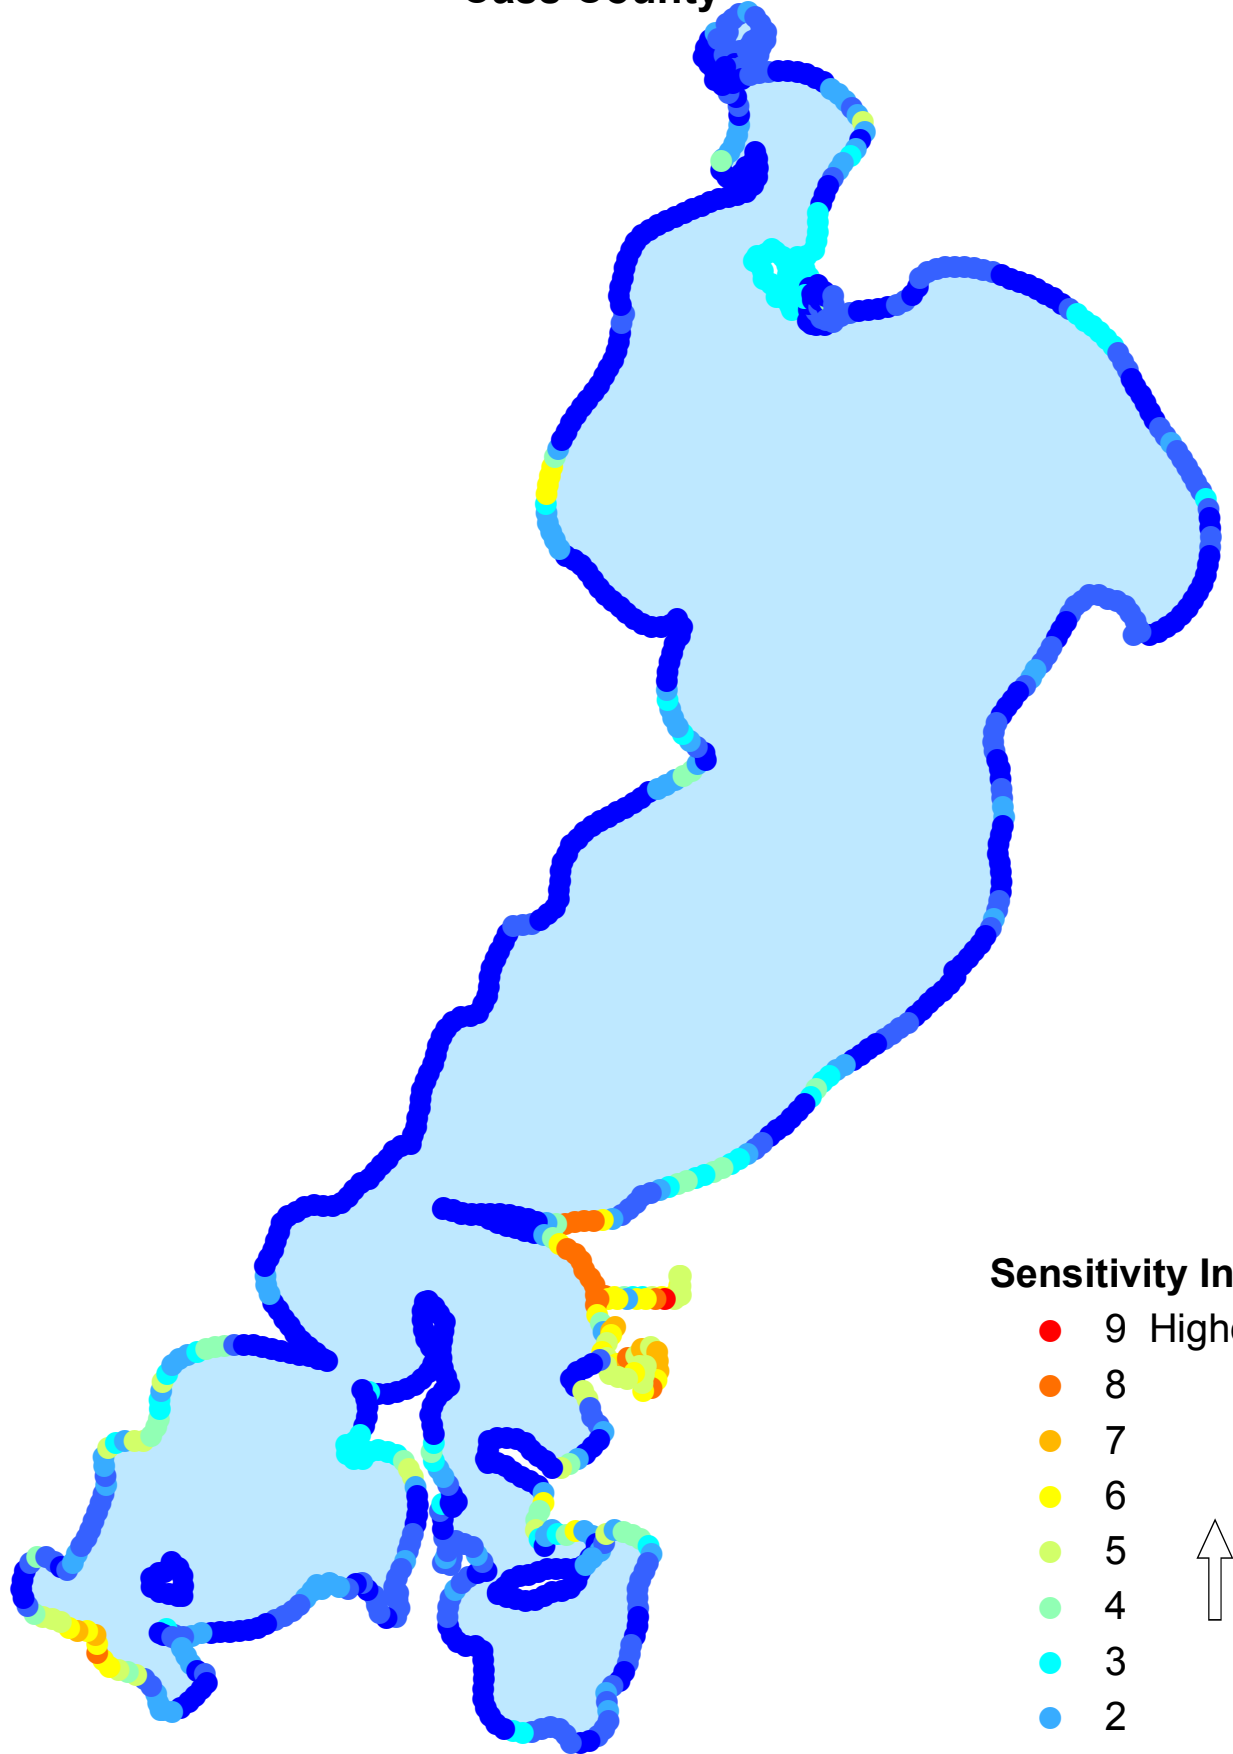

Gull Lake
DOW 11-0305-00
Cass County

Sensitivity Index

- 9 Highest
- 8
- 7
- 6
- 5
- 4
- 3
- 2
- 1
- 0 High

Created by:
MN DNR
2011

**Gull Lake
DOW 11-0305-00
Cass County**

- Sensitive Shoreland
- Sensitive Lakeshore

Created by:
MN DNR
2011