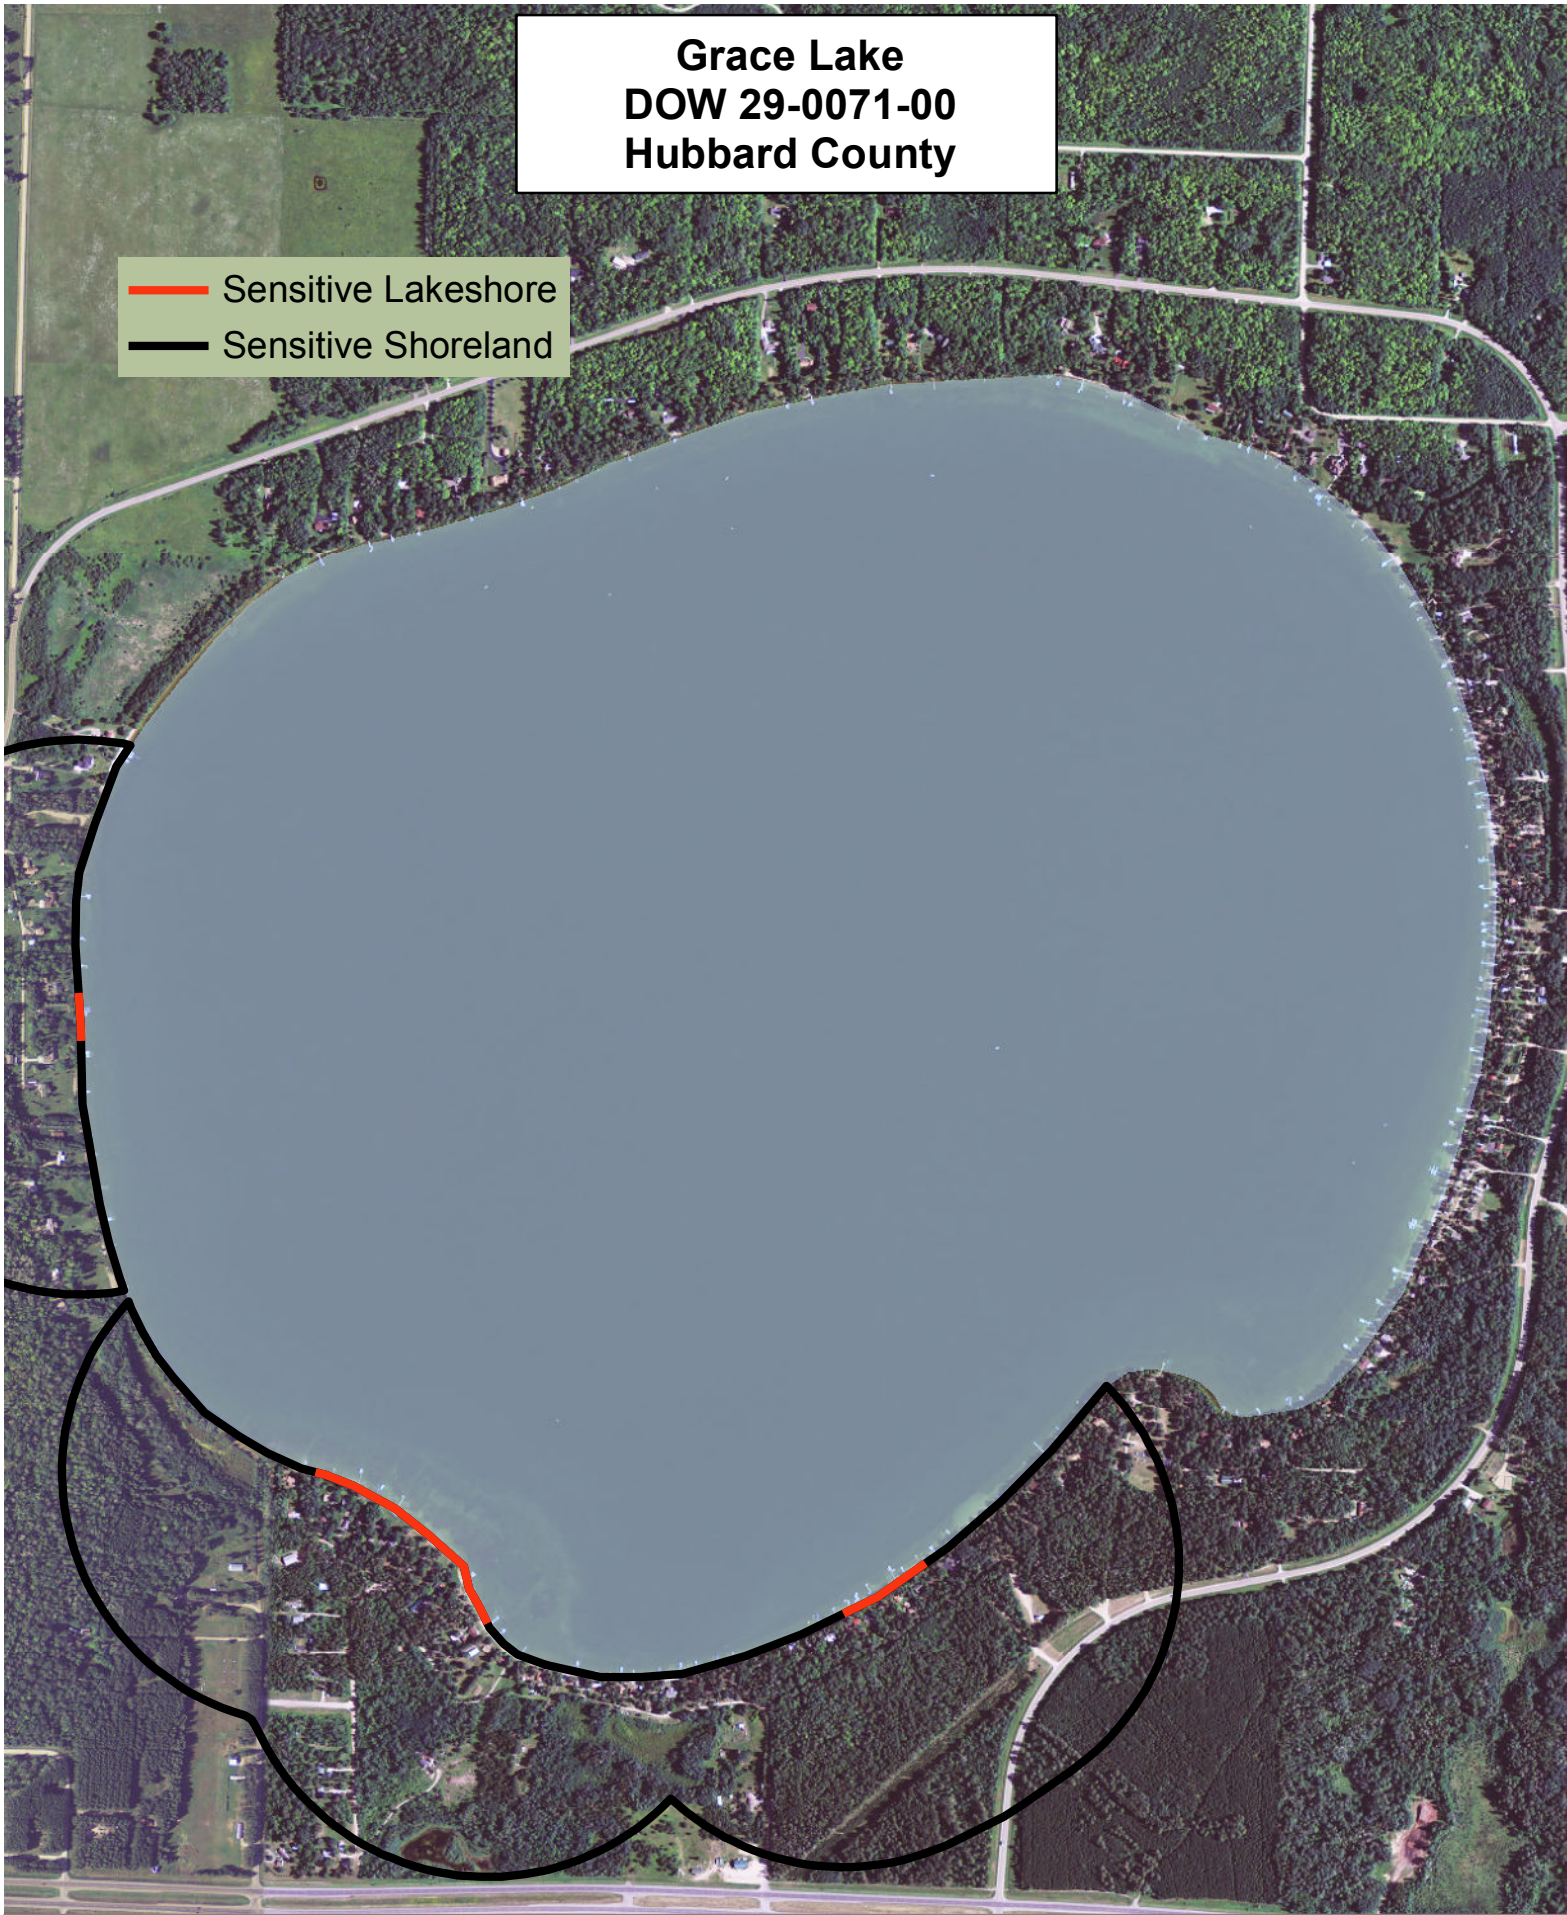

Grace Lake
DOW 29-0071-00
Hubbard County

Sensitivity Index

-  4 Highest
-  3
-  2 
-  1
-  0 High

Created by:
MN DNR
2012

**Grace Lake
DOW 29-0071-00
Hubbard County**

-  Sensitive Lakeshore
-  Sensitive Shoreland

Created by:
MN DNR
2012