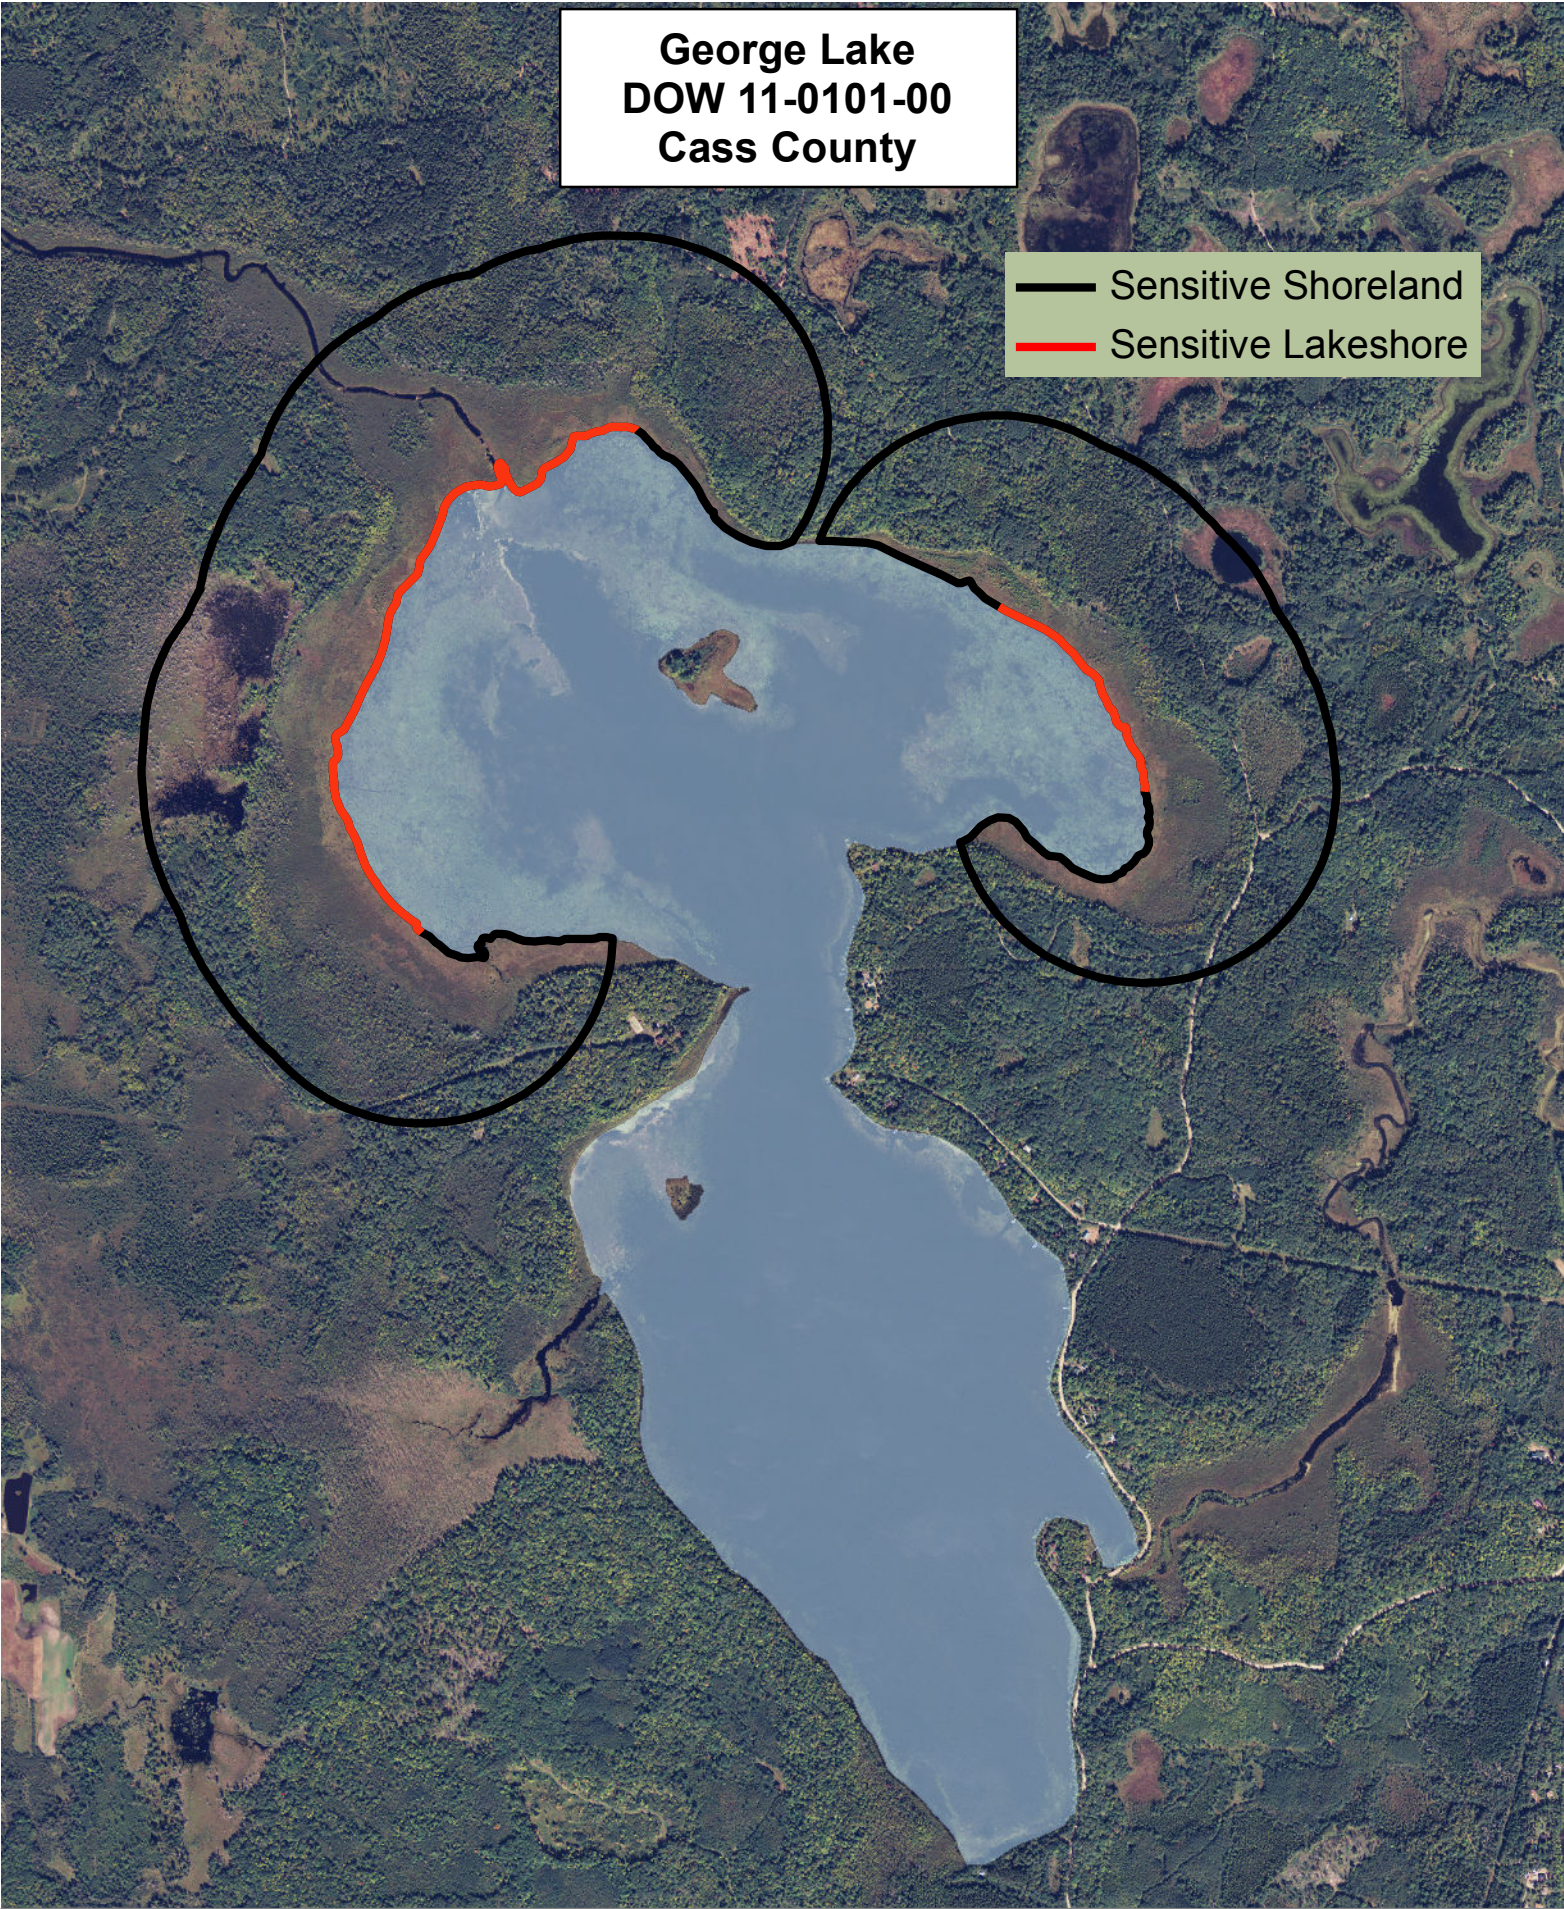

**George Lake  
DOW 11-0101-00  
Cass County**

**Sensitivity Index**

- 6 Highest
  - 5
  - 4
  - 3
  - 2
  - 1
  - 0 High
- ↑

Created by:  
MN DNR  
2011

**George Lake  
DOW 11-0101-00  
Cass County**

-  Sensitive Shoreland
-  Sensitive Lakeshore

0 375 750 1,125 1,500 Meters

Created by:  
MN DNR  
2011