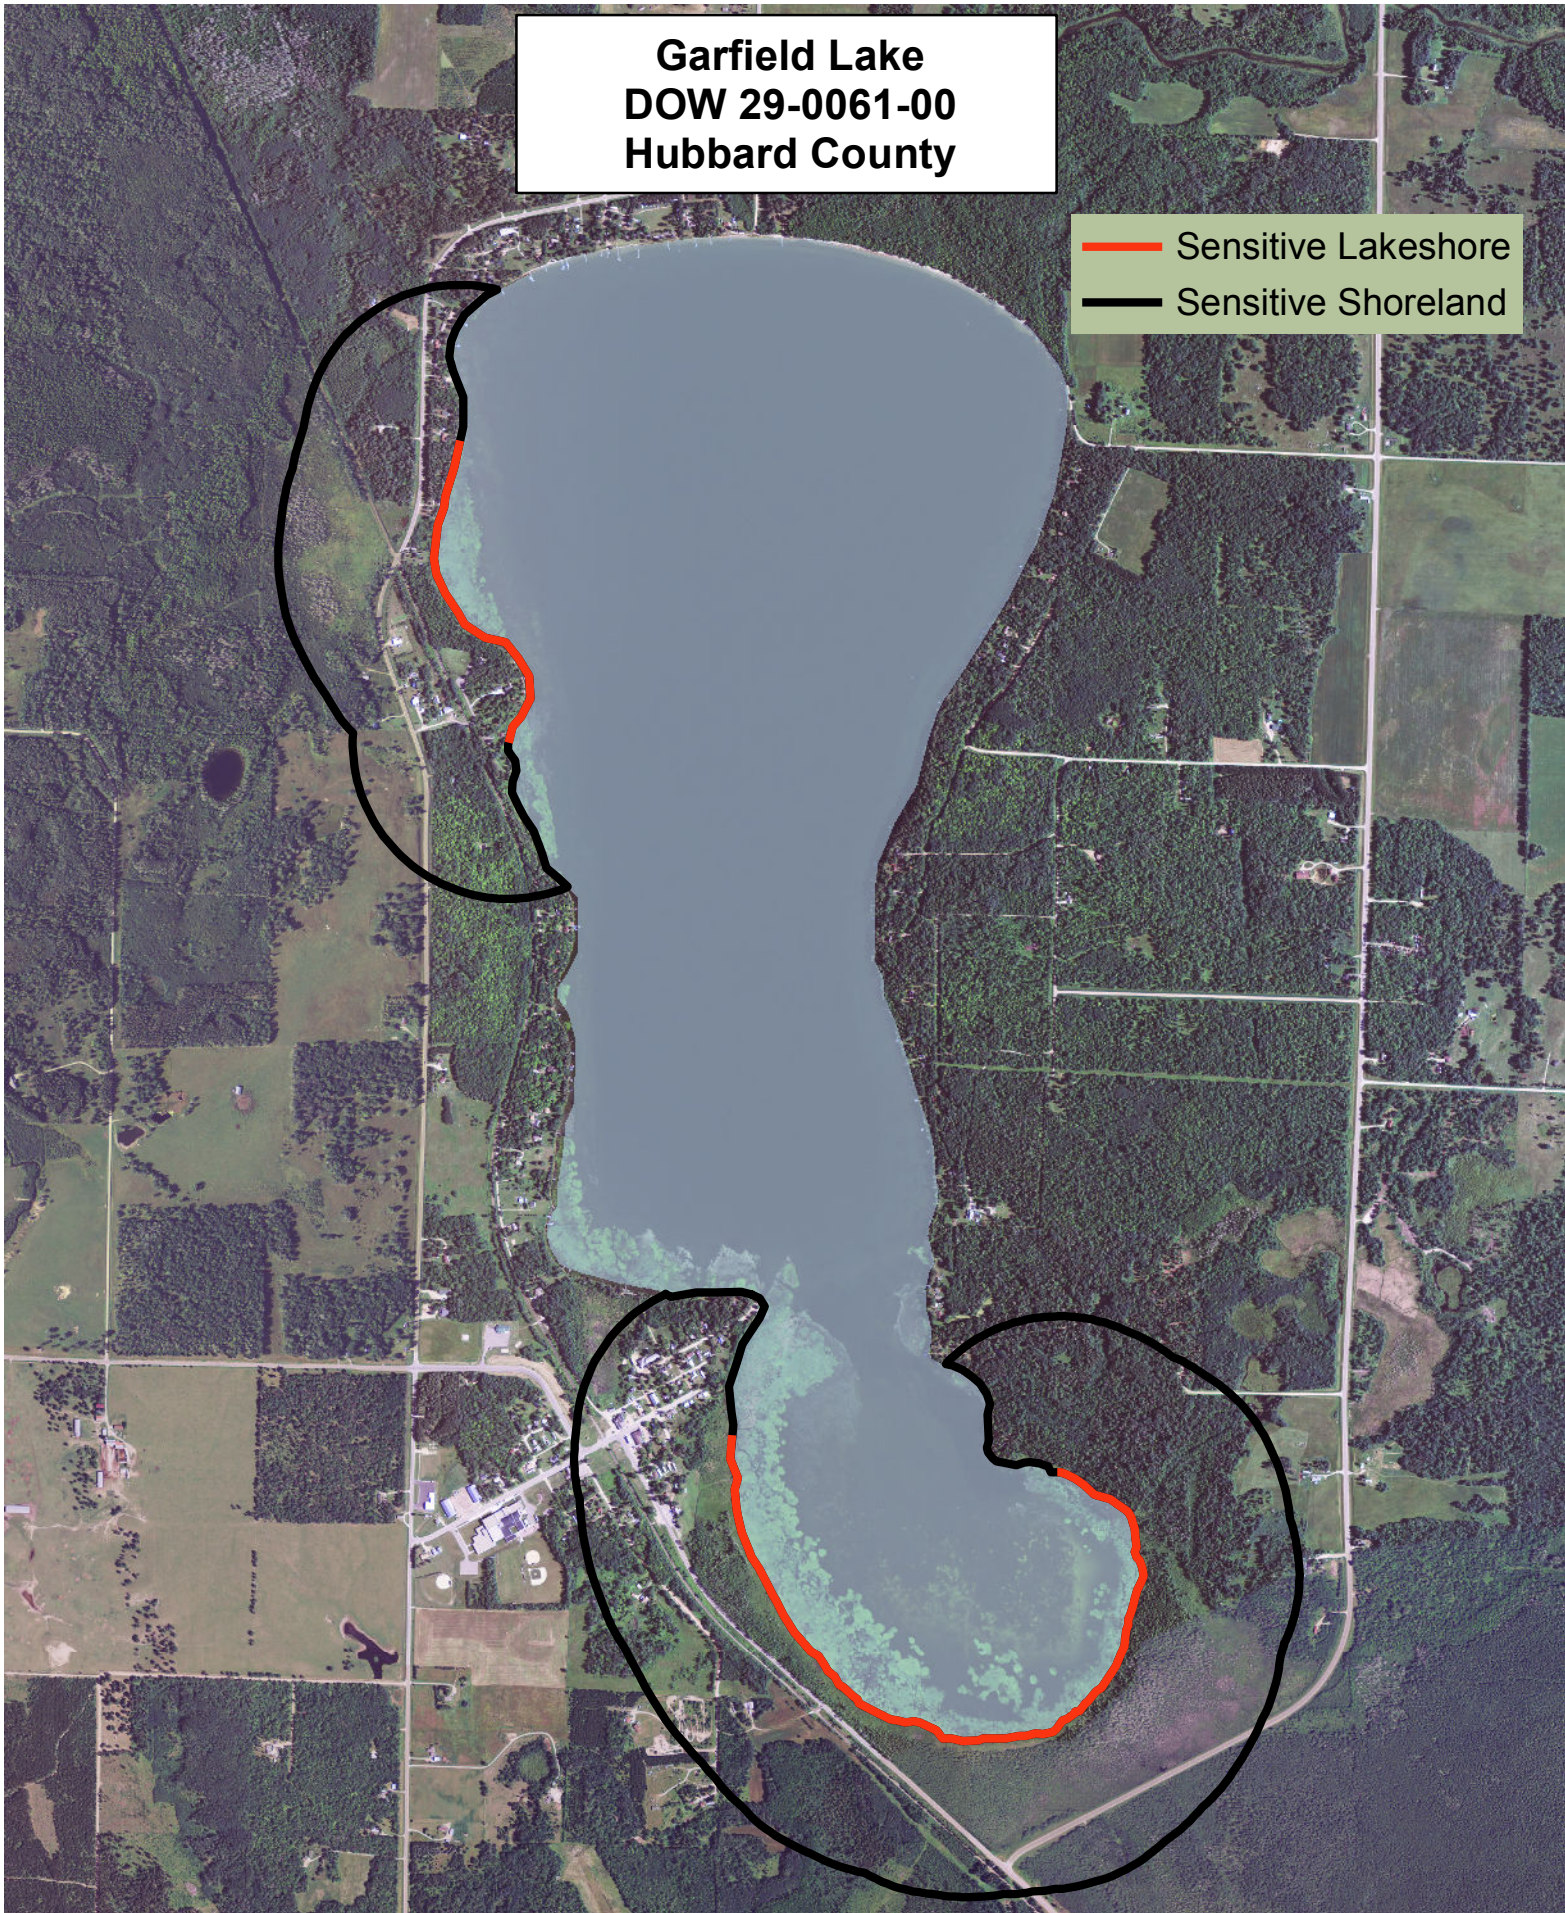

Garfield Lake
DOW 29-0061-00
Hubbard County

Sensitivity Index

-  6 Highest
 -  5
 -  4
 -  3
 -  2
 -  1
 -  0 High
- ↑

0 375 750 1,125 1,500 Meters

**Garfield Lake
DOW 29-0061-00
Hubbard County**

-  Sensitive Lakeshore
-  Sensitive Shoreland

Created by:
MN DNR
2012