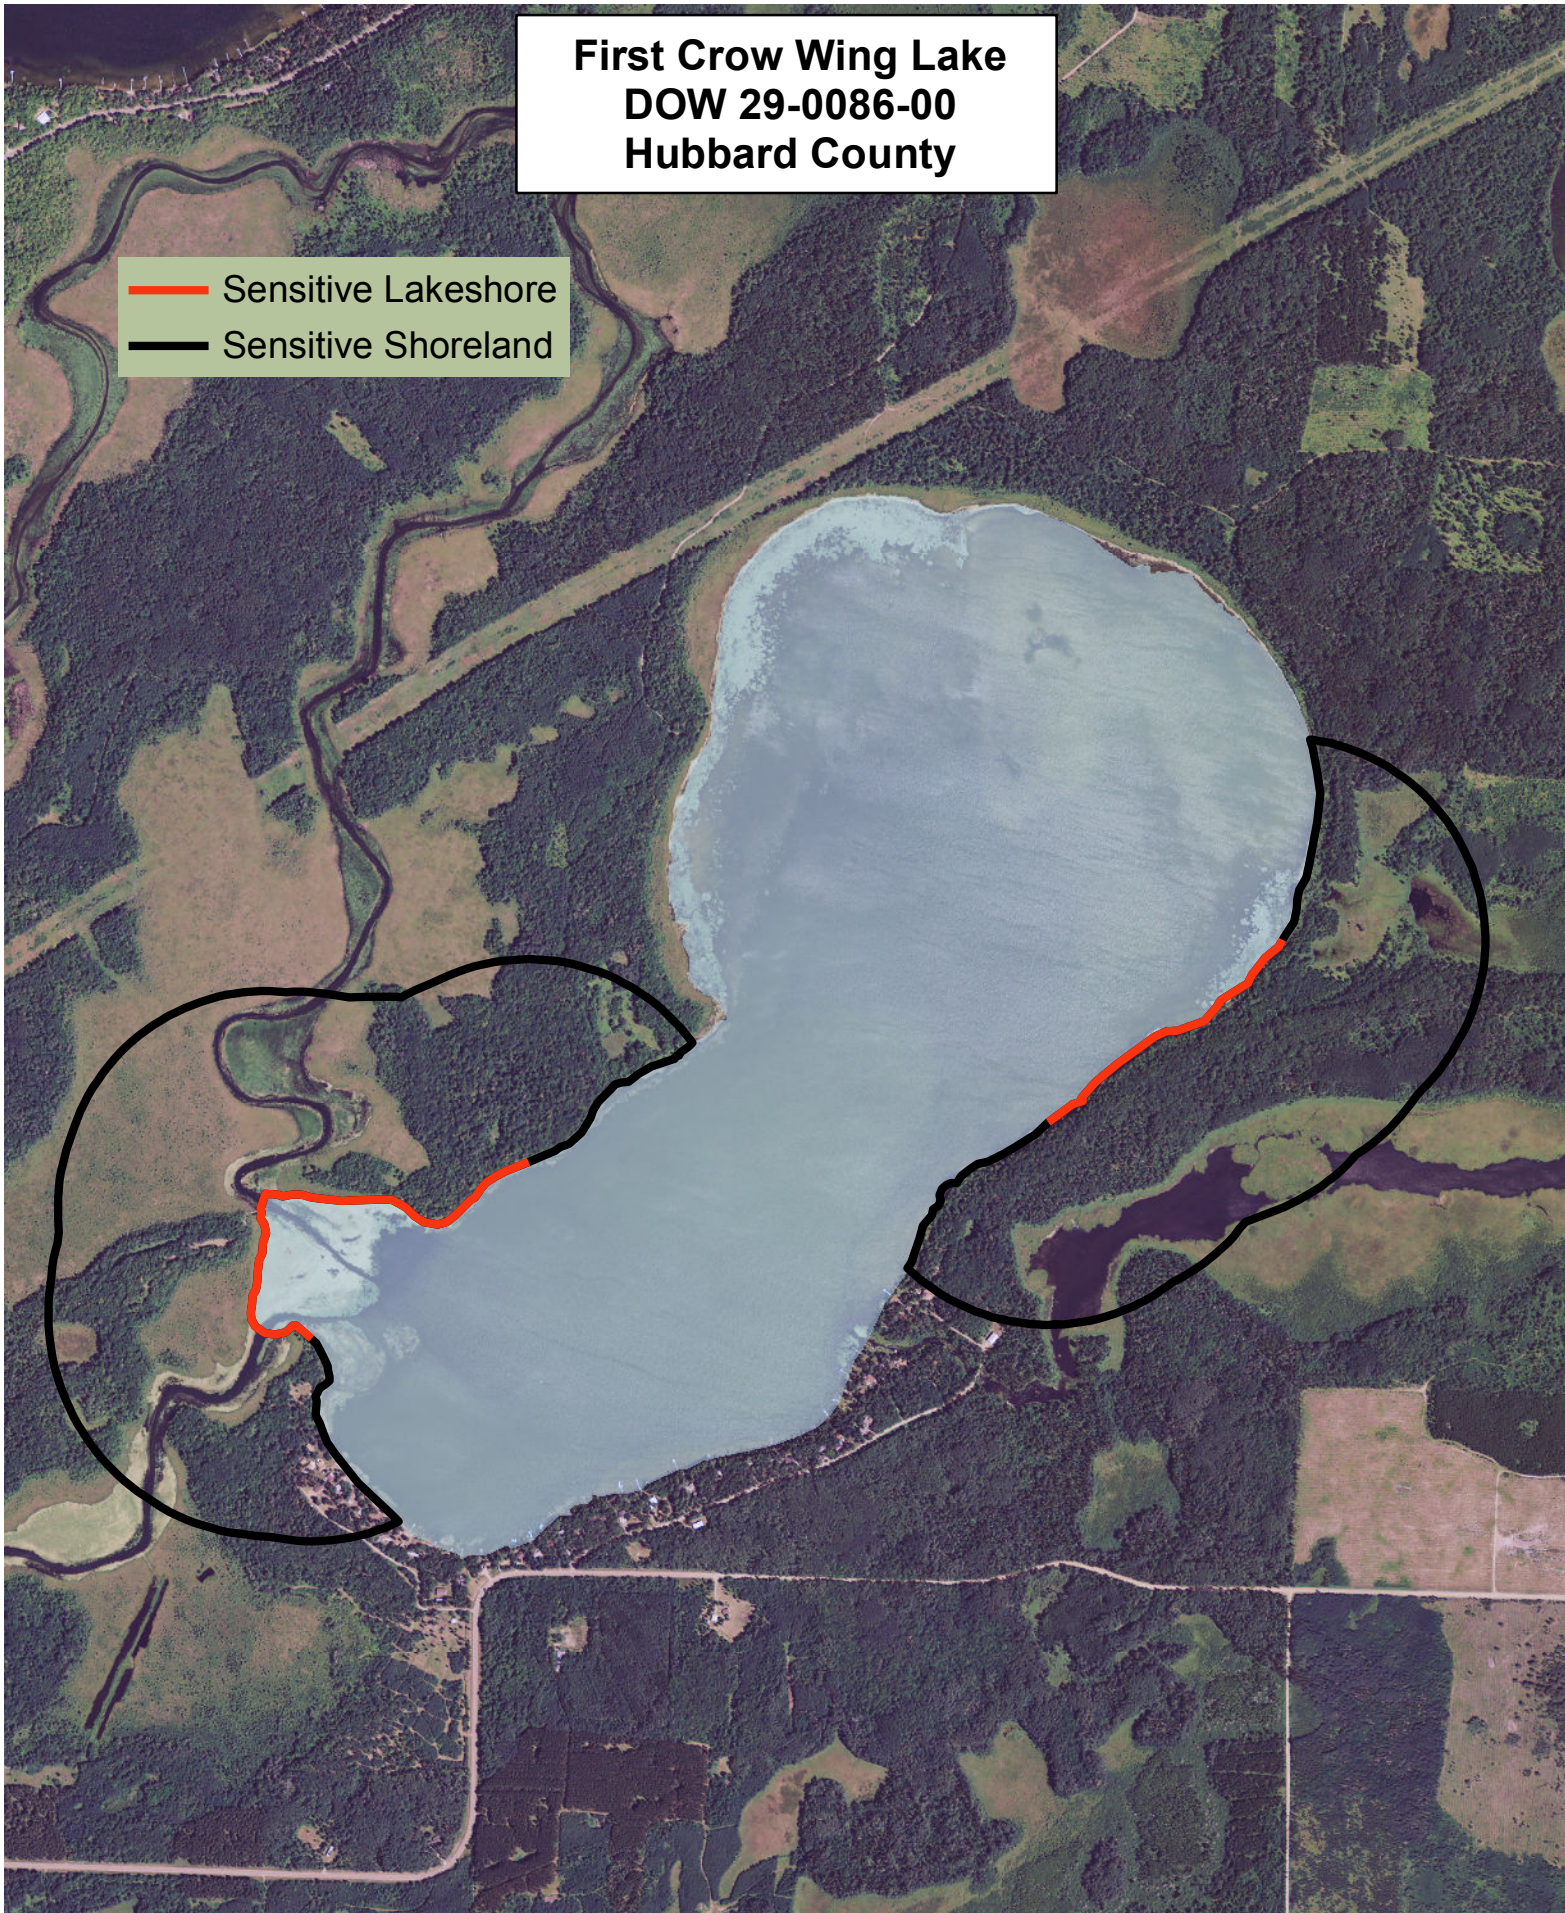

First Crow Wing Lake  
DOW 29-0086-00  
Hubbard County

Sensitivity Index

**First Crow Wing Lake  
DOW 29-0086-00  
Hubbard County**

-  Sensitive Lakeshore
-  Sensitive Shoreland

Created by:  
MN DNR  
2012