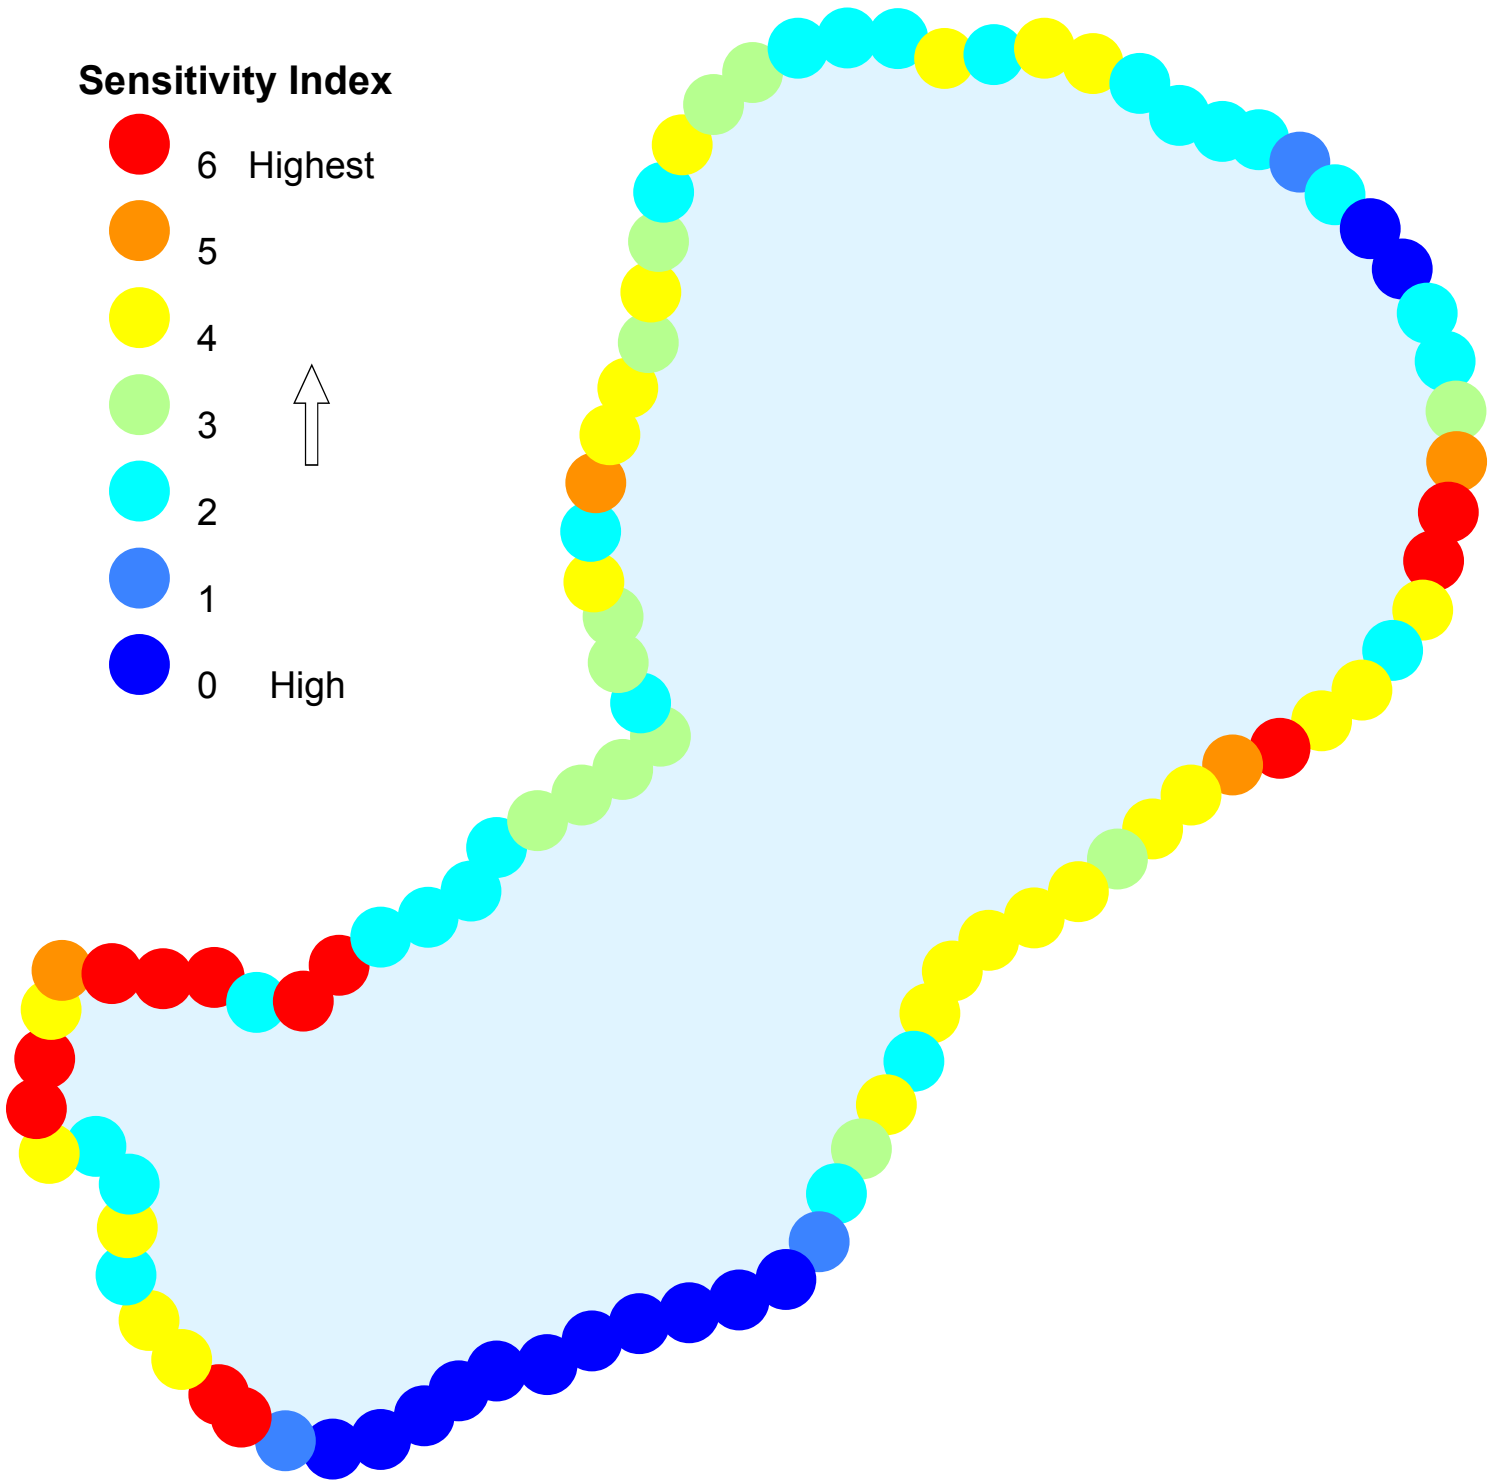

First Crow Wing Lake  
DOW 29-0086-00  
Hubbard County

Sensitivity Index

**First Crow Wing Lake  
DOW 29-0086-00  
Hubbard County**

-  Sensitive Lakeshore
-  Sensitive Shoreland

Created by:  
MN DNR  
2012