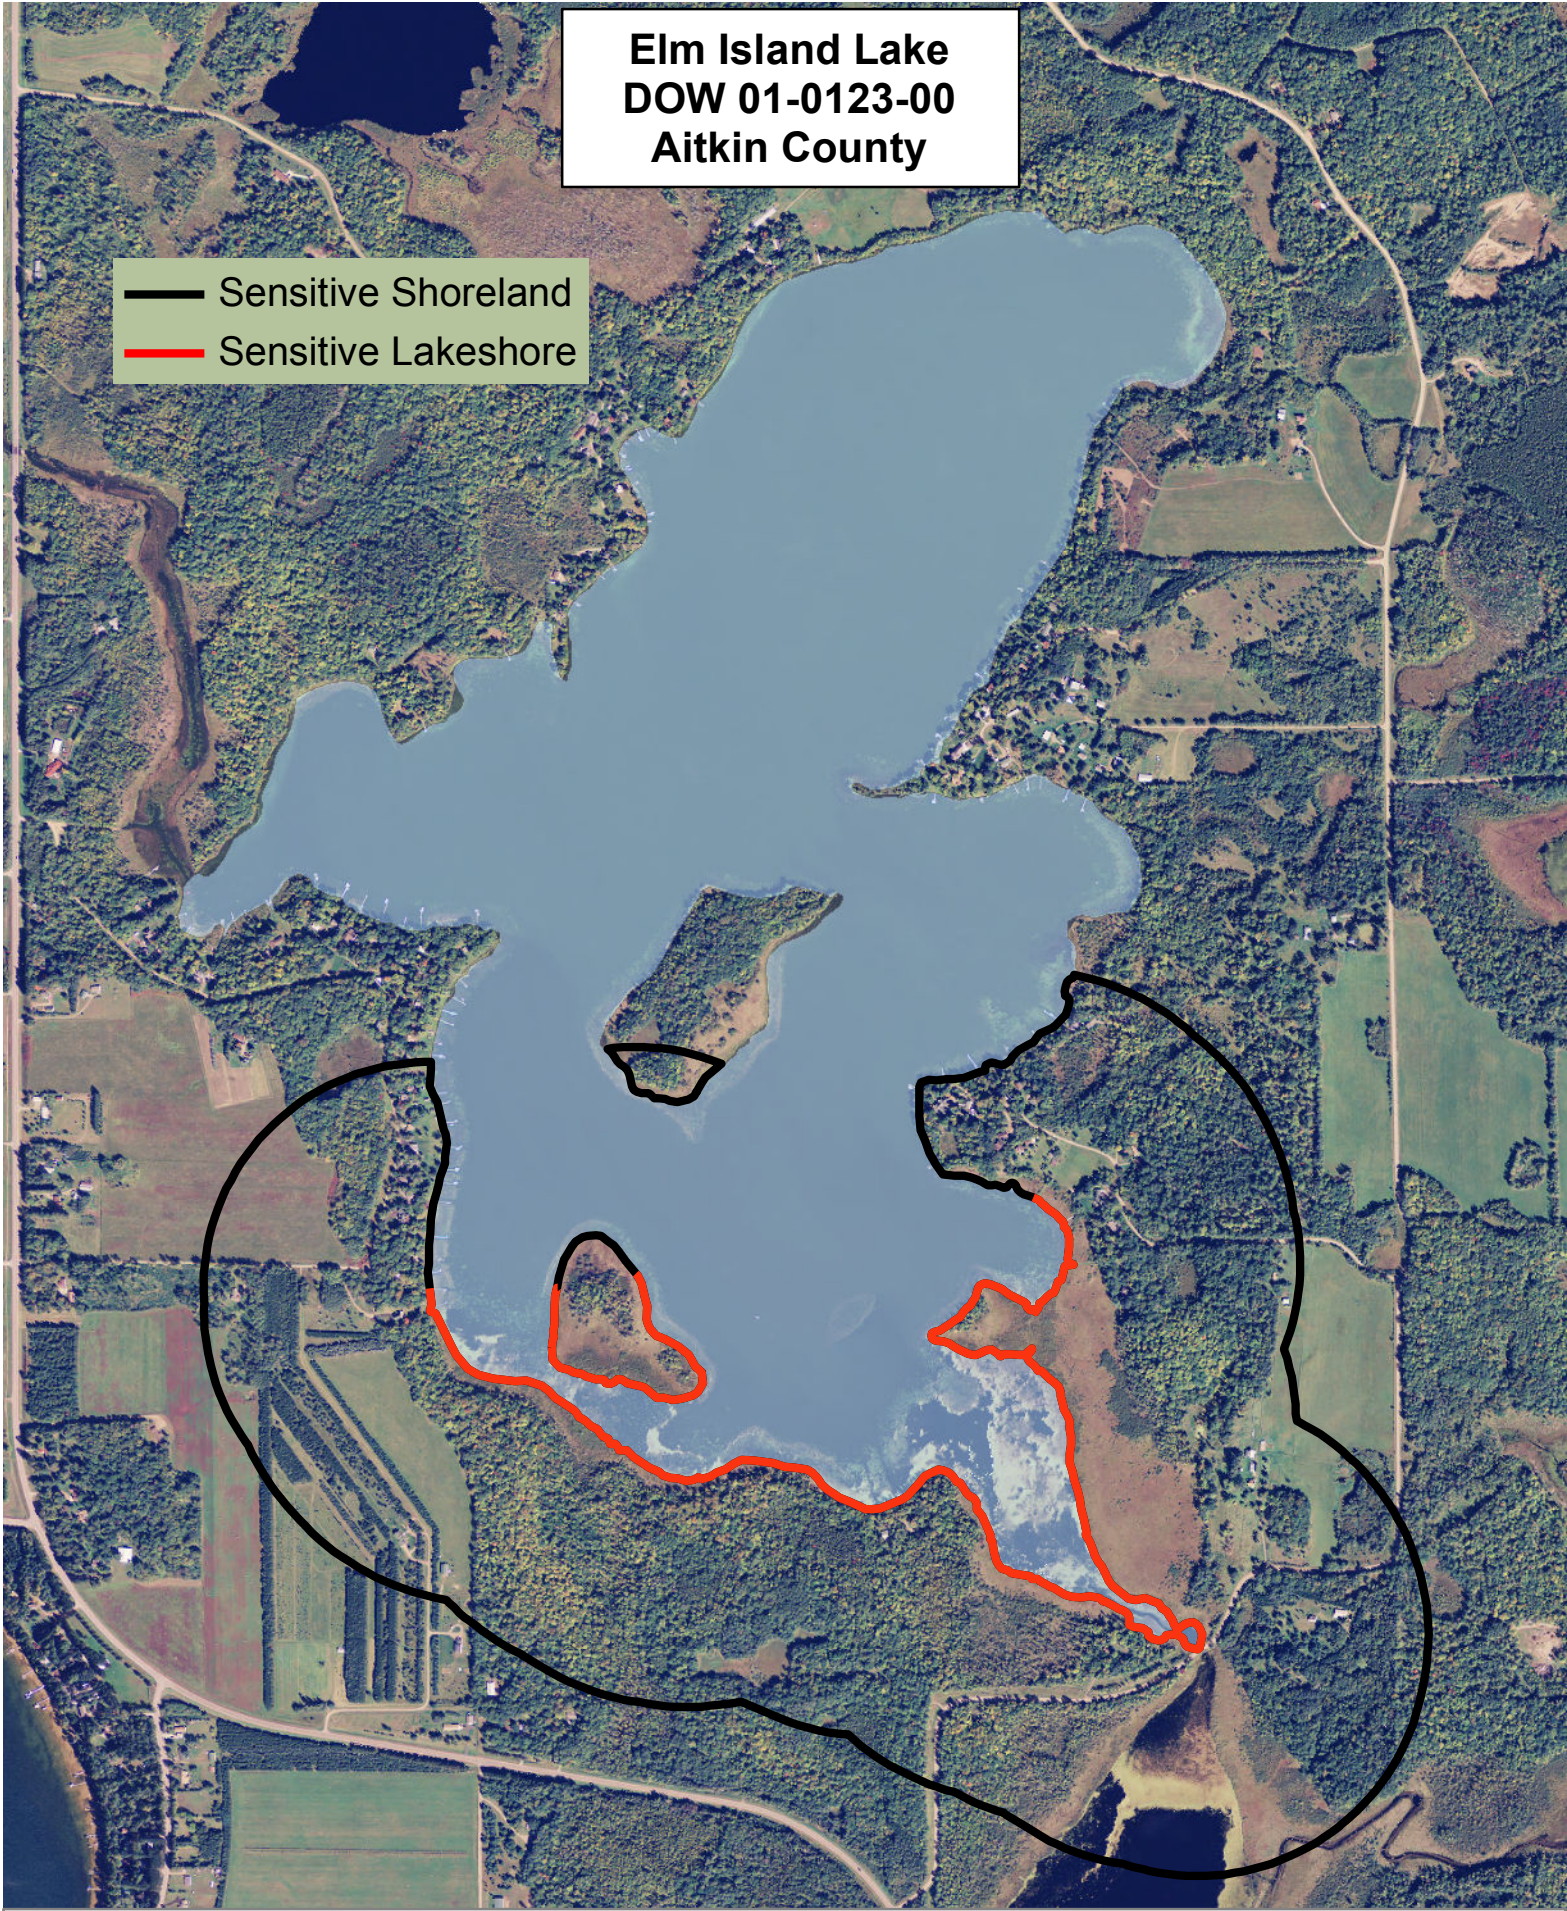

**Elm Island Lake**  
**DOW 01-0123-00**  
**Aitkin County**

**Sensitivity Index**

- 6 Highest
- 5
- 4
- 3
- 2
- 1
- 0 High

0 125 250 375 500 Meters

Created by:  
MN DNR  
2011

**Elm Island Lake  
DOW 01-0123-00  
Aitkin County**

-  Sensitive Shoreland
-  Sensitive Lakeshore

Created by:  
MN DNR  
2011