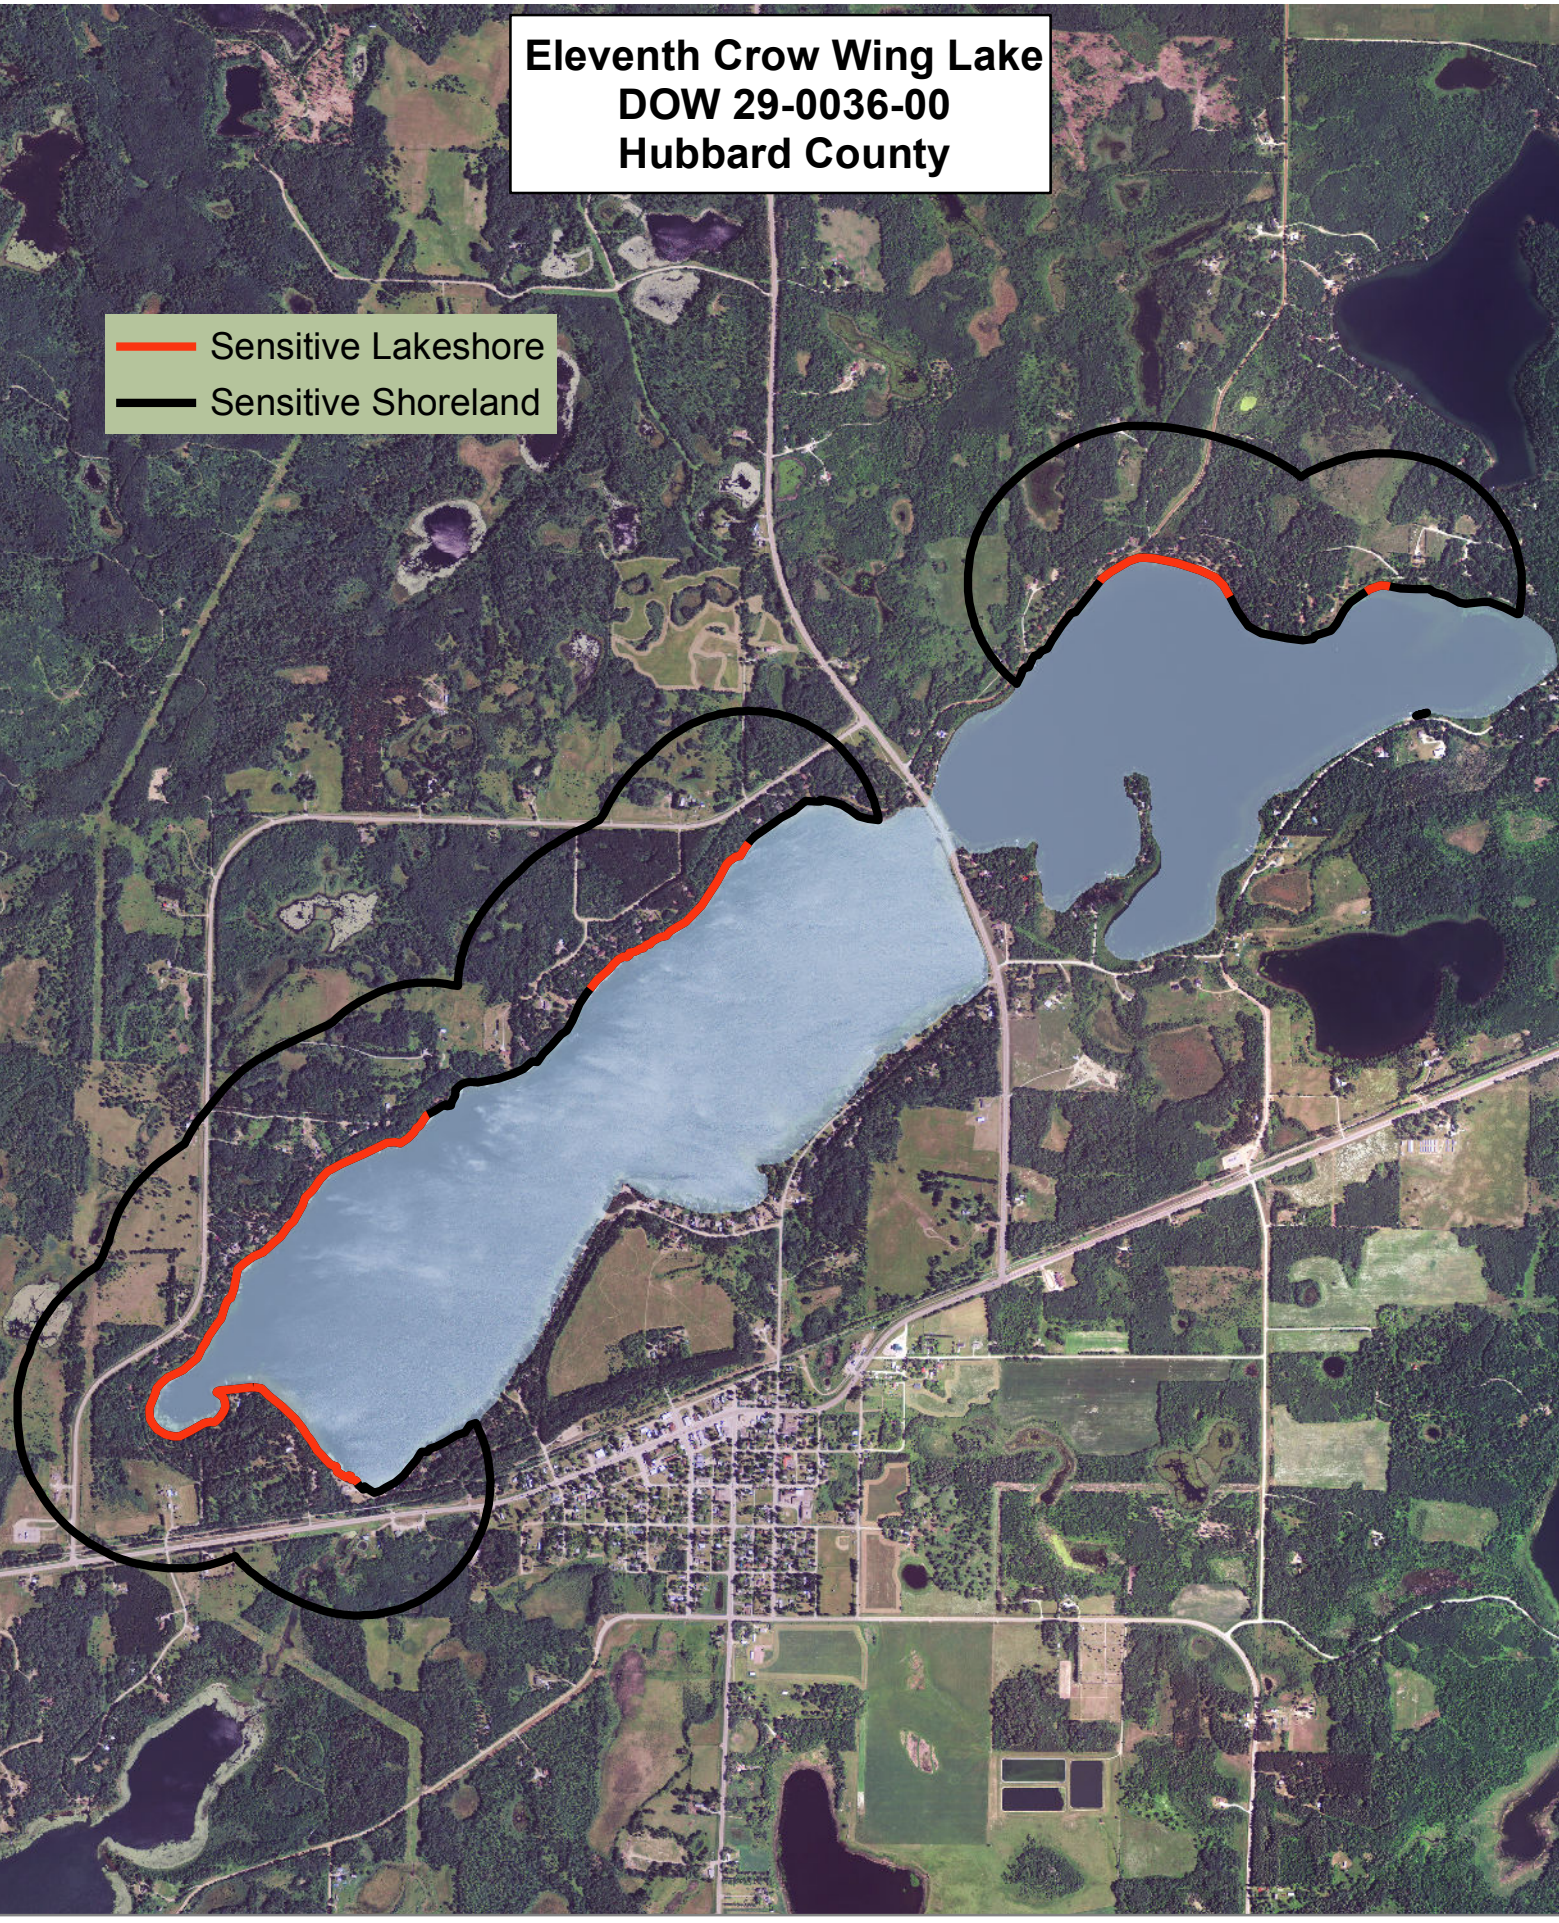

**Eleventh Crow Wing Lake
DOW 29-0036-00
Hubbard County**

Sensitivity Index

- 7 Highest
- 6
- 5
- 4
- 3
- 2
- 1
- 0 High

Created by:
MN DNR
2012

**Eleventh Crow Wing Lake
DOW 29-0036-00
Hubbard County**

-  Sensitive Lakeshore
-  Sensitive Shoreland

Created by:
MN DNR
2012