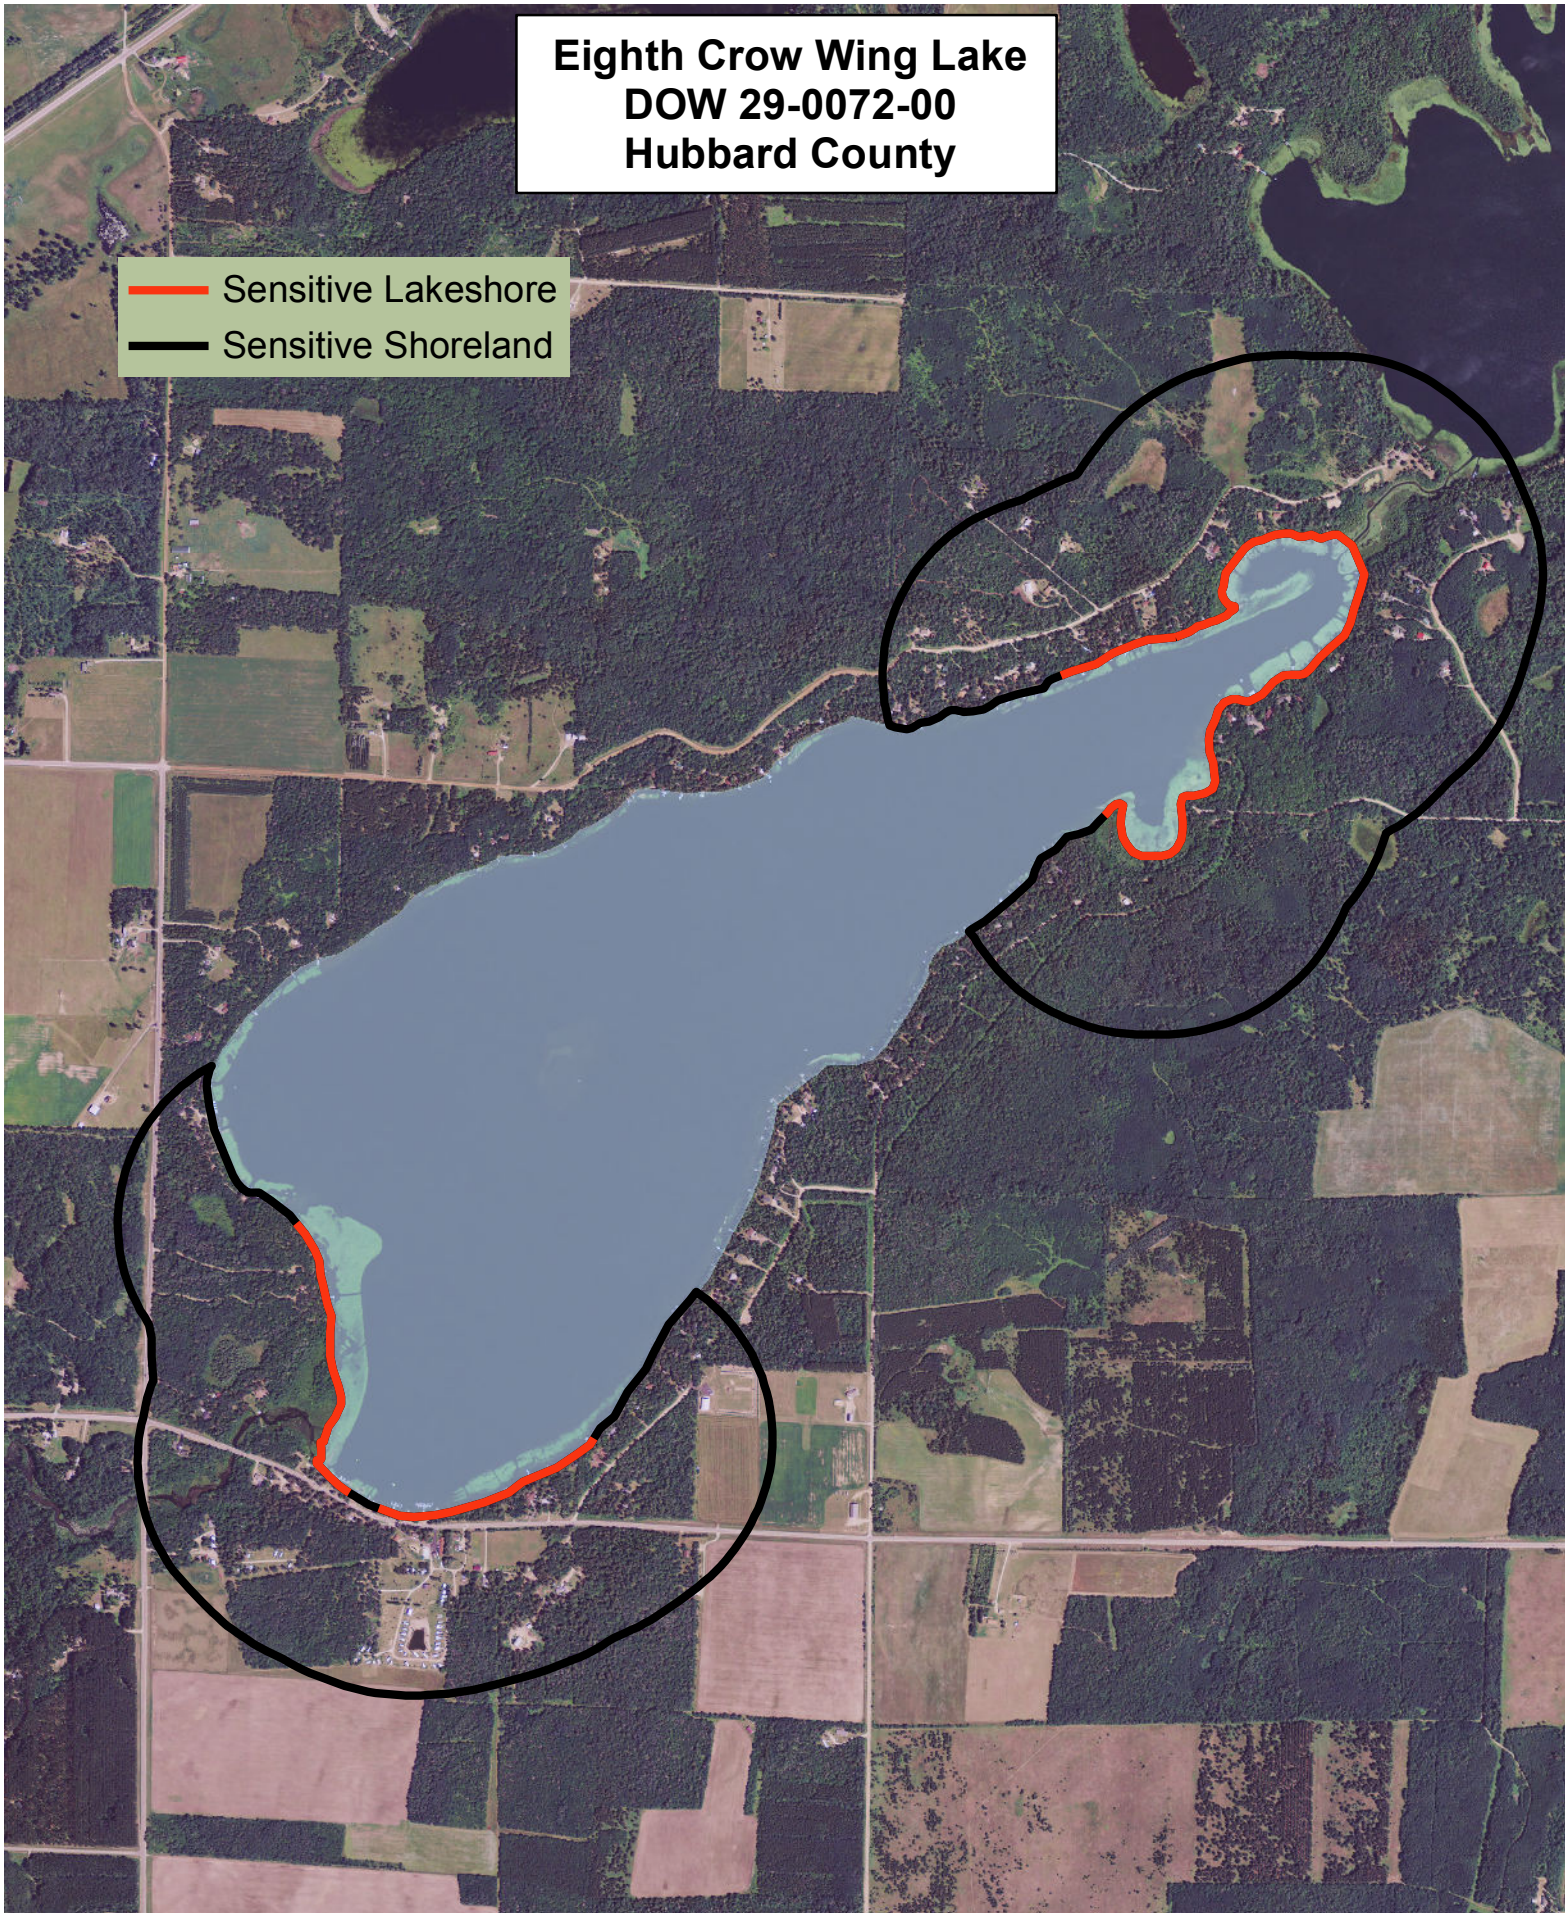

**Eighth Crow Wing Lake
DOW 29-0072-00
Hubbard County**

Sensitivity Index

-  6 Highest
 -  5
 -  4
 -  3
 -  2
 -  1
 -  0 High
- 

Created by:
MN DNR
2012

**Eighth Crow Wing Lake
DOW 29-0072-00
Hubbard County**

-  Sensitive Lakeshore
-  Sensitive Shoreland

Created by:
MN DNR
2012