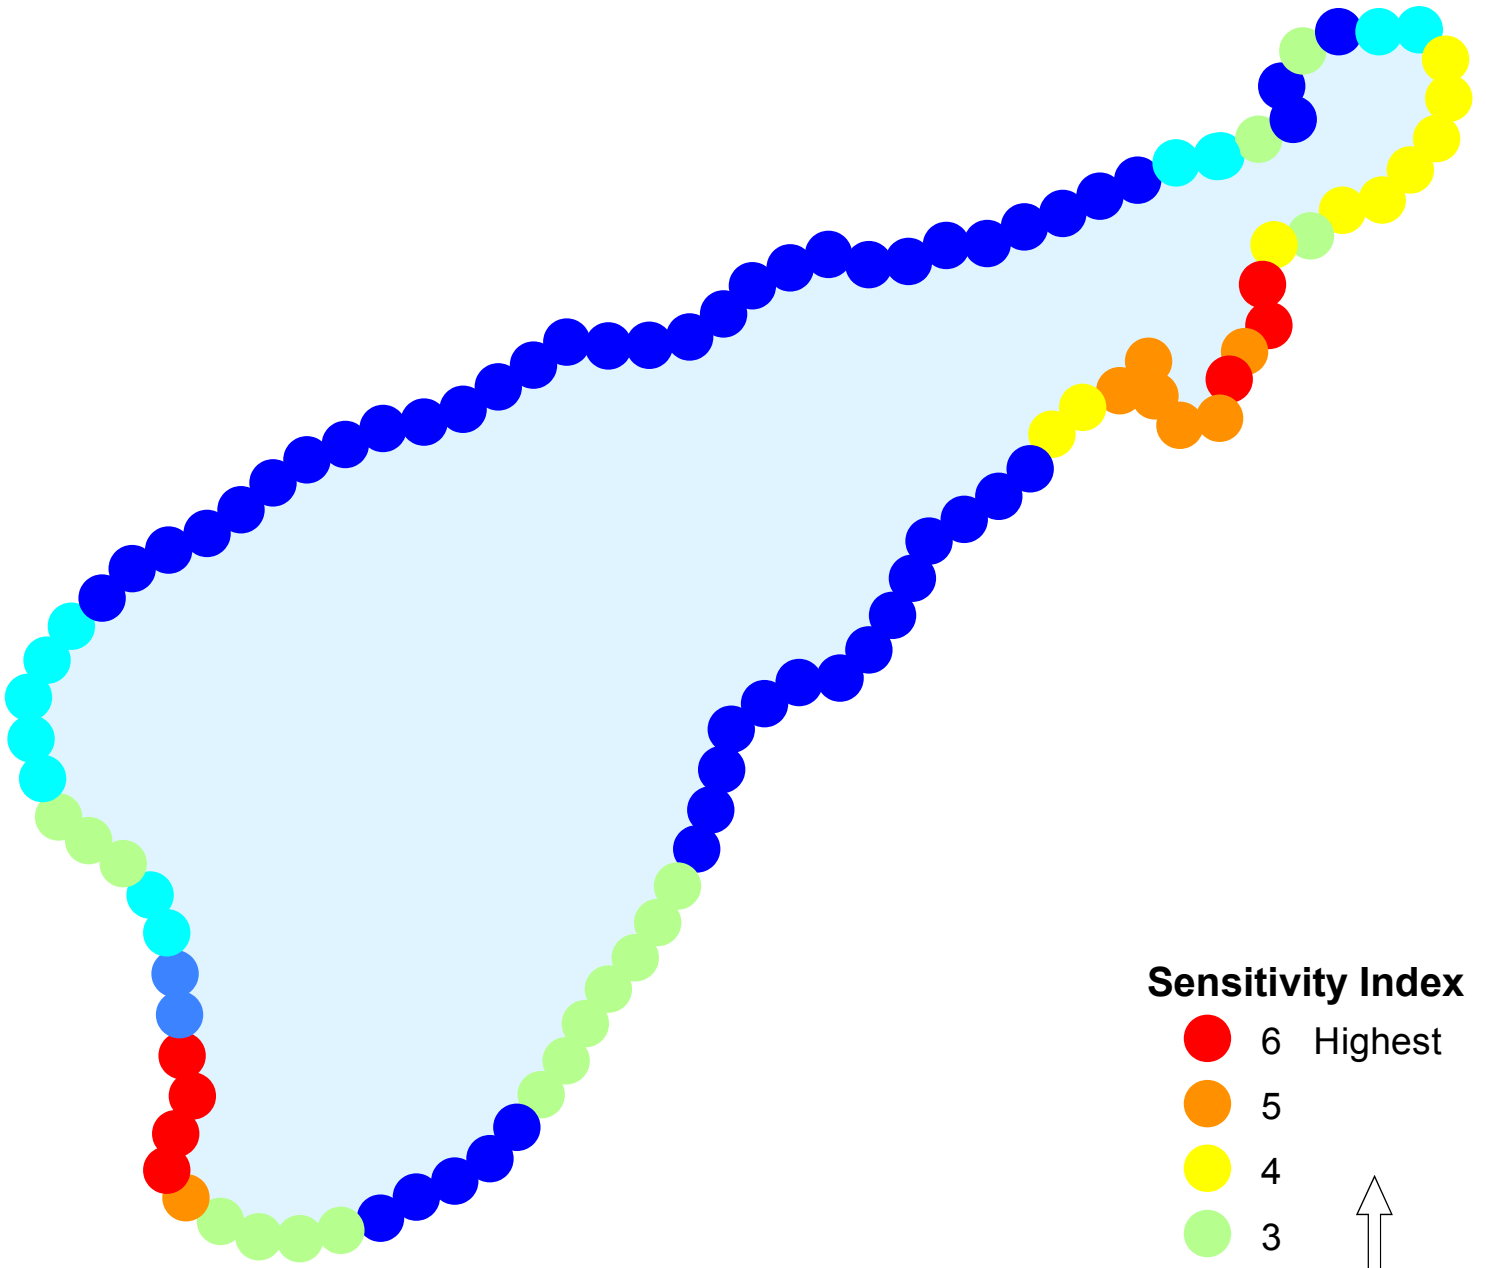

**Eighth Crow Wing Lake
DOW 29-0072-00
Hubbard County**

Sensitivity Index

-  6 Highest
 -  5
 -  4
 -  3
 -  2
 -  1
 -  0 High
- 

Created by:
MN DNR
2012

**Eighth Crow Wing Lake
DOW 29-0072-00
Hubbard County**

-  Sensitive Lakeshore
-  Sensitive Shoreland

Created by:
MN DNR
2012