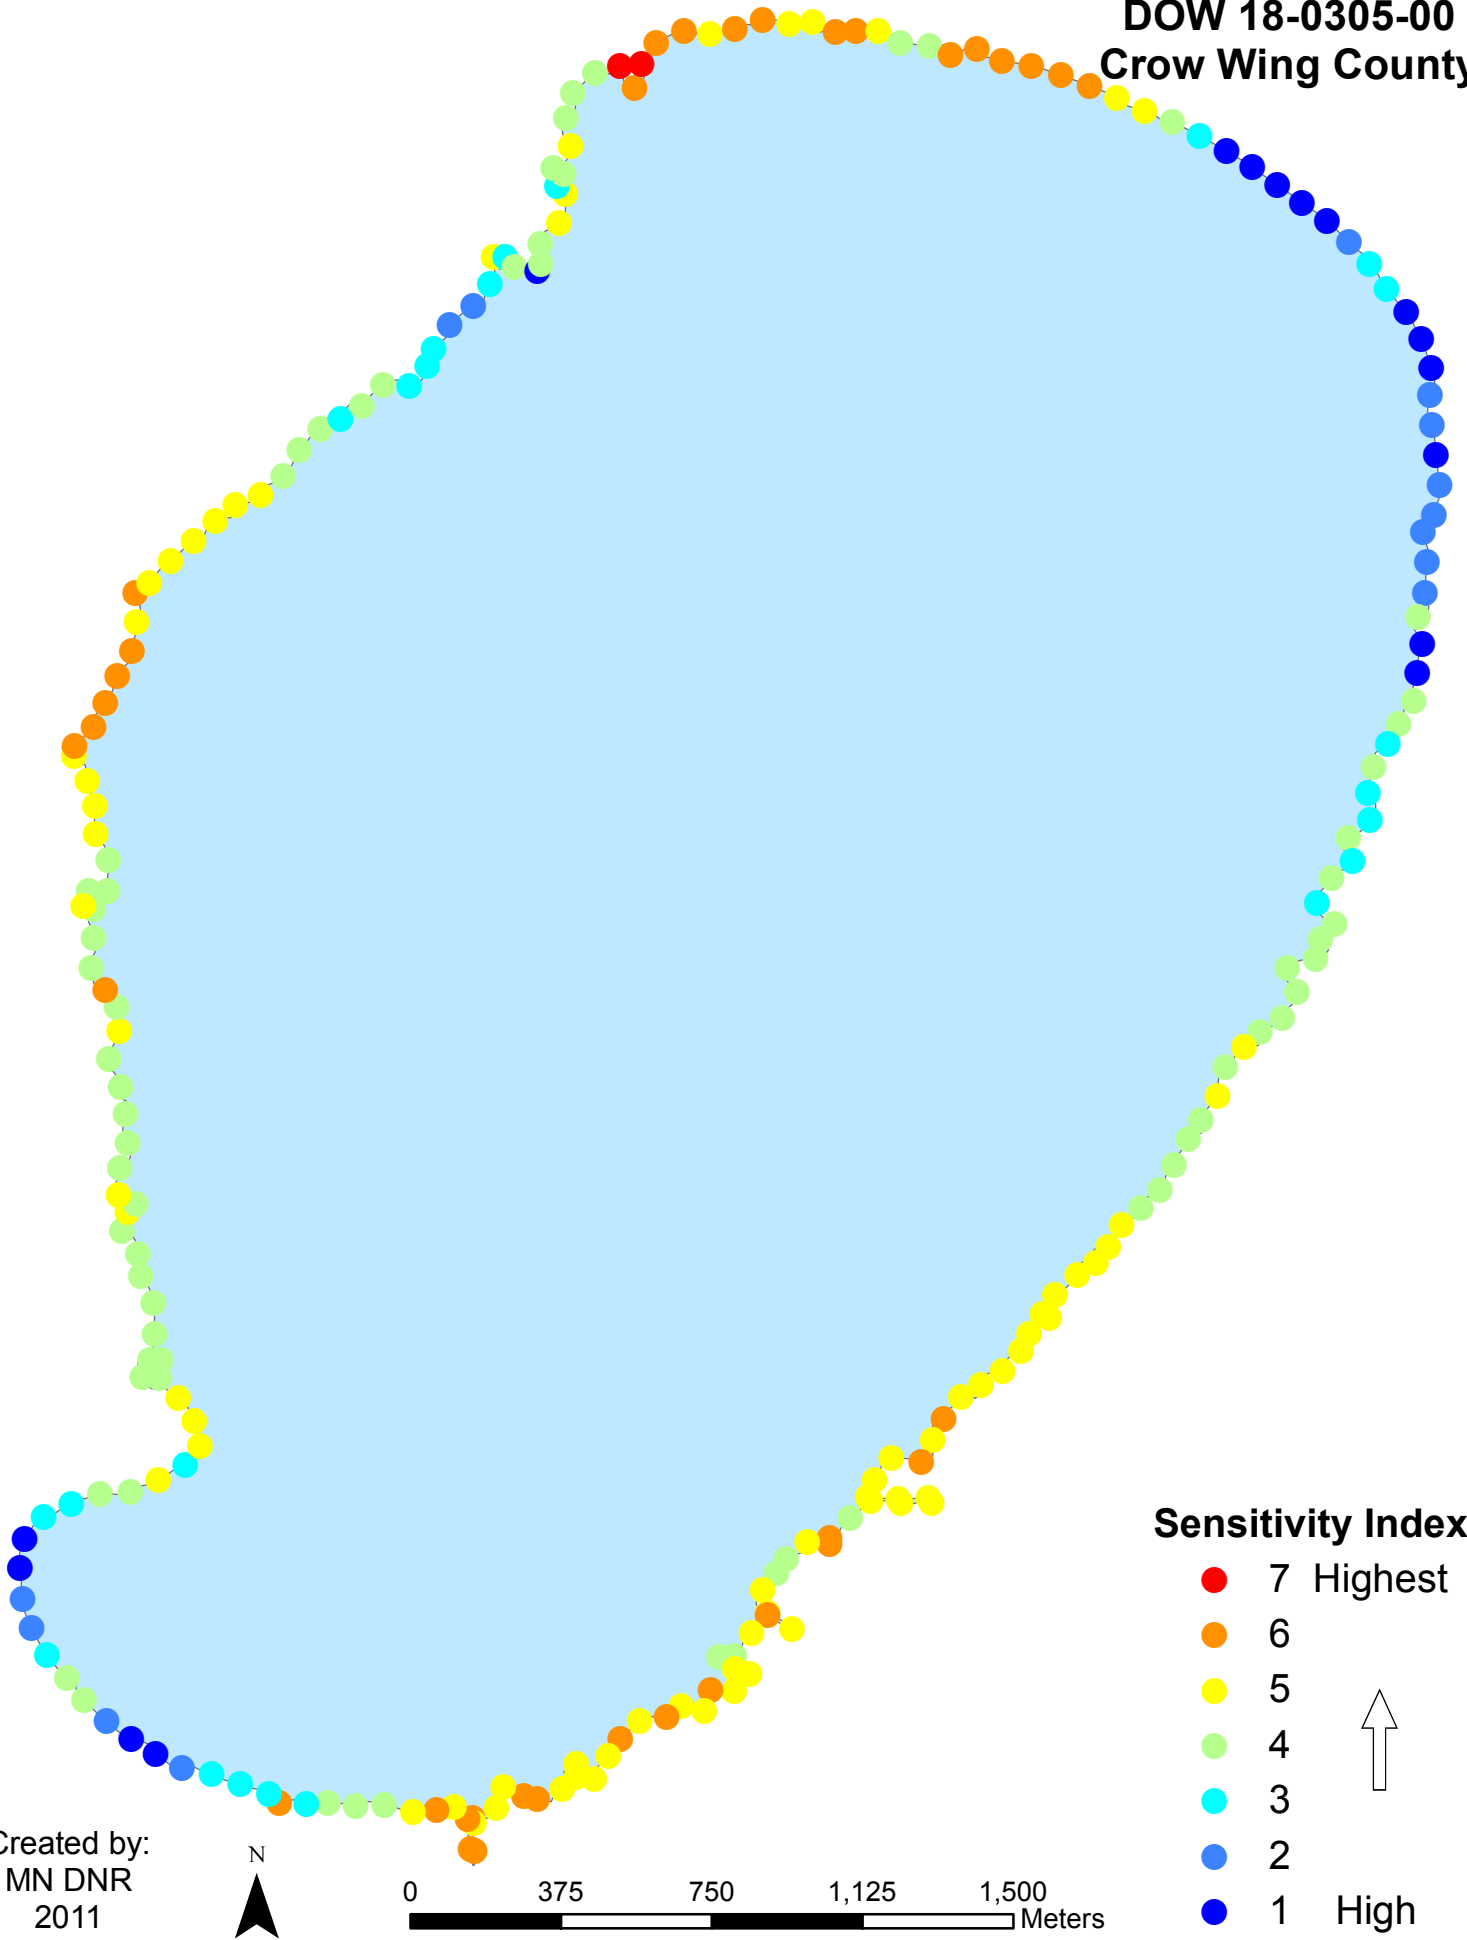

Edward Lake  
DOW 18-0305-00  
Crow Wing County

Created by:  
MN DNR  
2011

0 375 750 1,125 1,500 Meters

**Sensitivity Index**

- 7 Highest
  - 6
  - 5
  - 4
  - 3
  - 2
  - 1 High
- ↑

**Edward Lake  
DOW 18-0305-00  
Crow Wing County**

-  Sensitive Lakeshore
-  Sensitive Shoreland