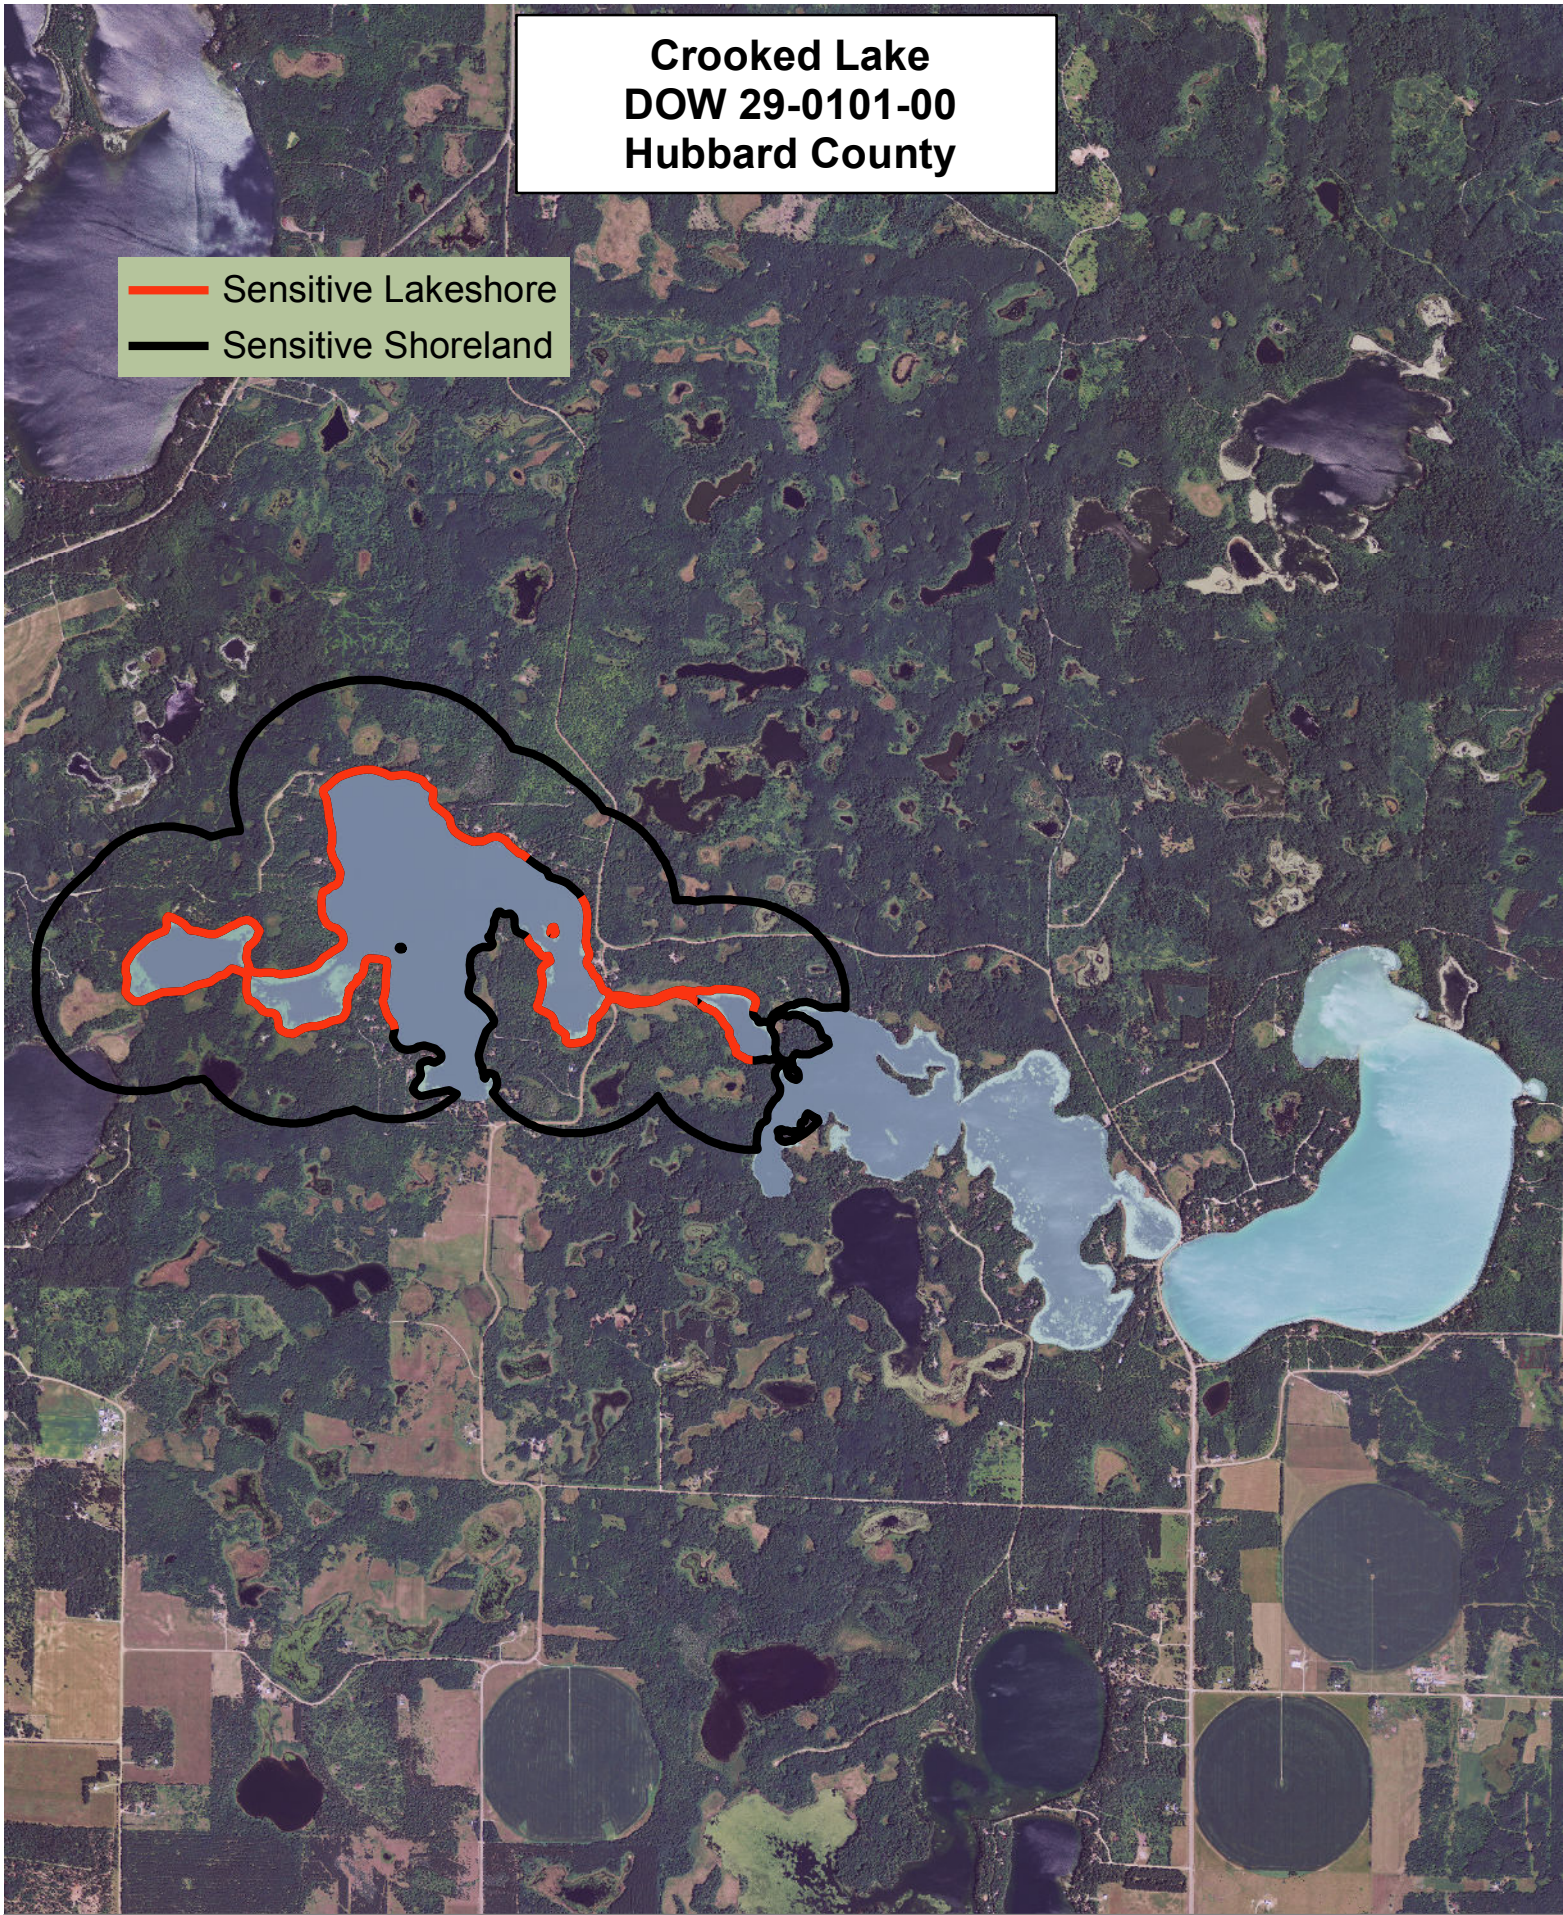

Crooked Lake  
DOW 29-0101-00  
Hubbard County

**Sensitivity Index**

- 9 Highest
  - 8
  - 7
  - 6
  - 5
  - 4
  - 3
  - 2
  - 1
  - 0 High
- ↑

**Crooked Lake  
DOW 29-0101-00  
Hubbard County**

-  Sensitive Lakeshore
-  Sensitive Shoreland

Created by:  
MN DNR  
2012