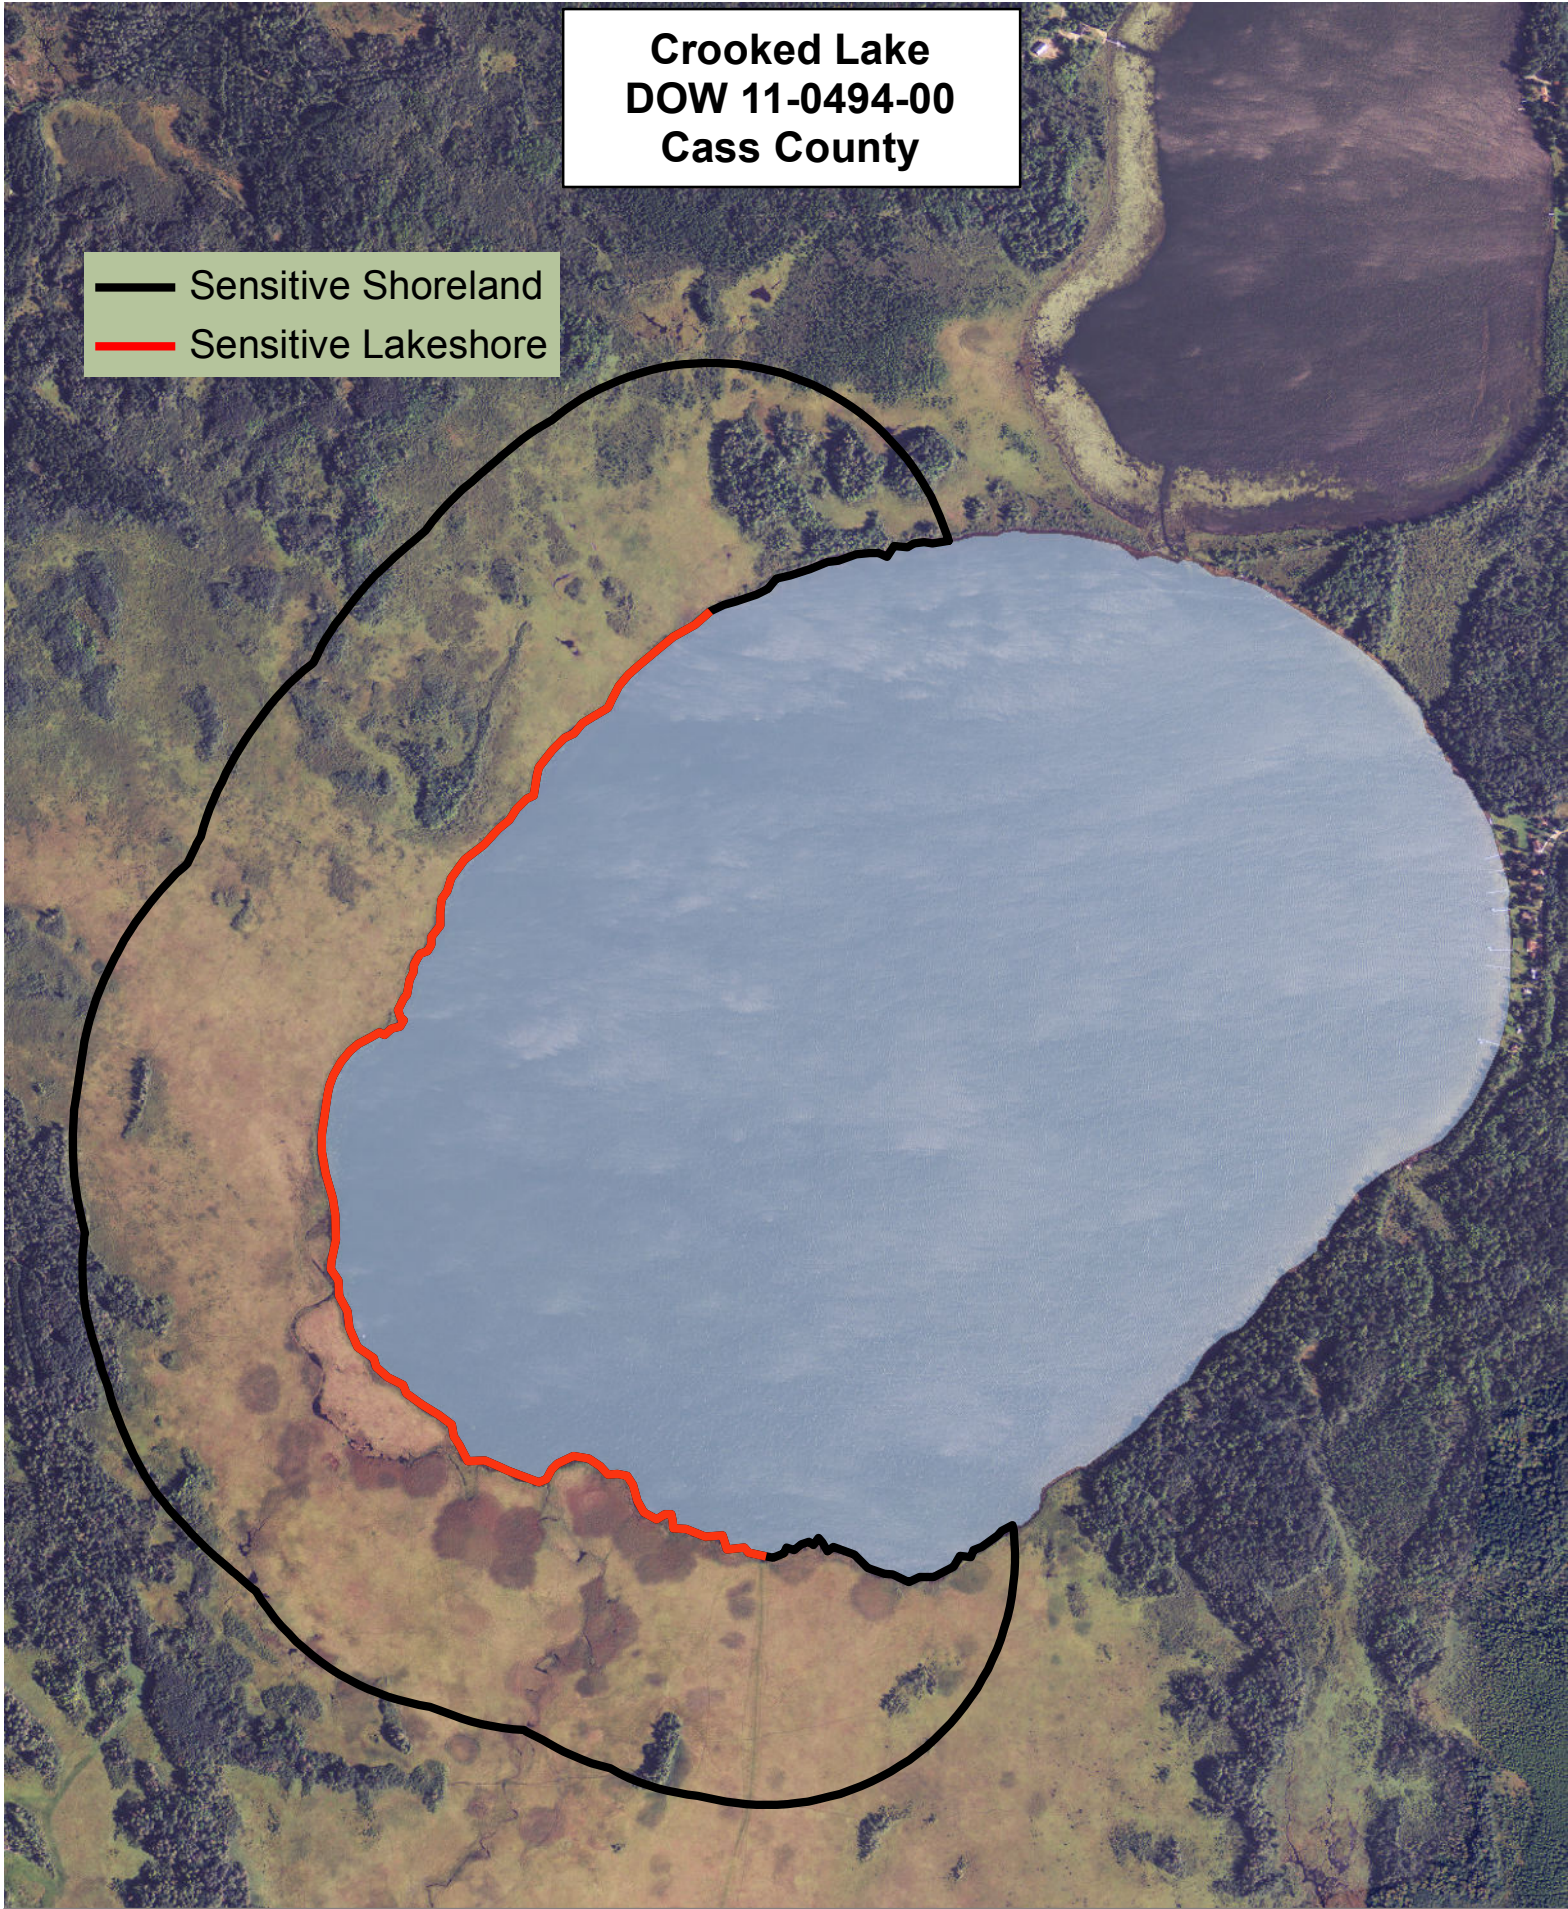

**Crooked Lake
DOW 11-0494-00
Cass County**

Sensitivity Index

-  6 Highest
-  5
-  4 
-  3
-  2 High

Created by:
MN DNR
2011

**Crooked Lake
DOW 11-0494-00
Cass County**

-  Sensitive Shoreland
-  Sensitive Lakeshore

0 250 500 750 1,000 Meters

Created by:
MN DNR
2011