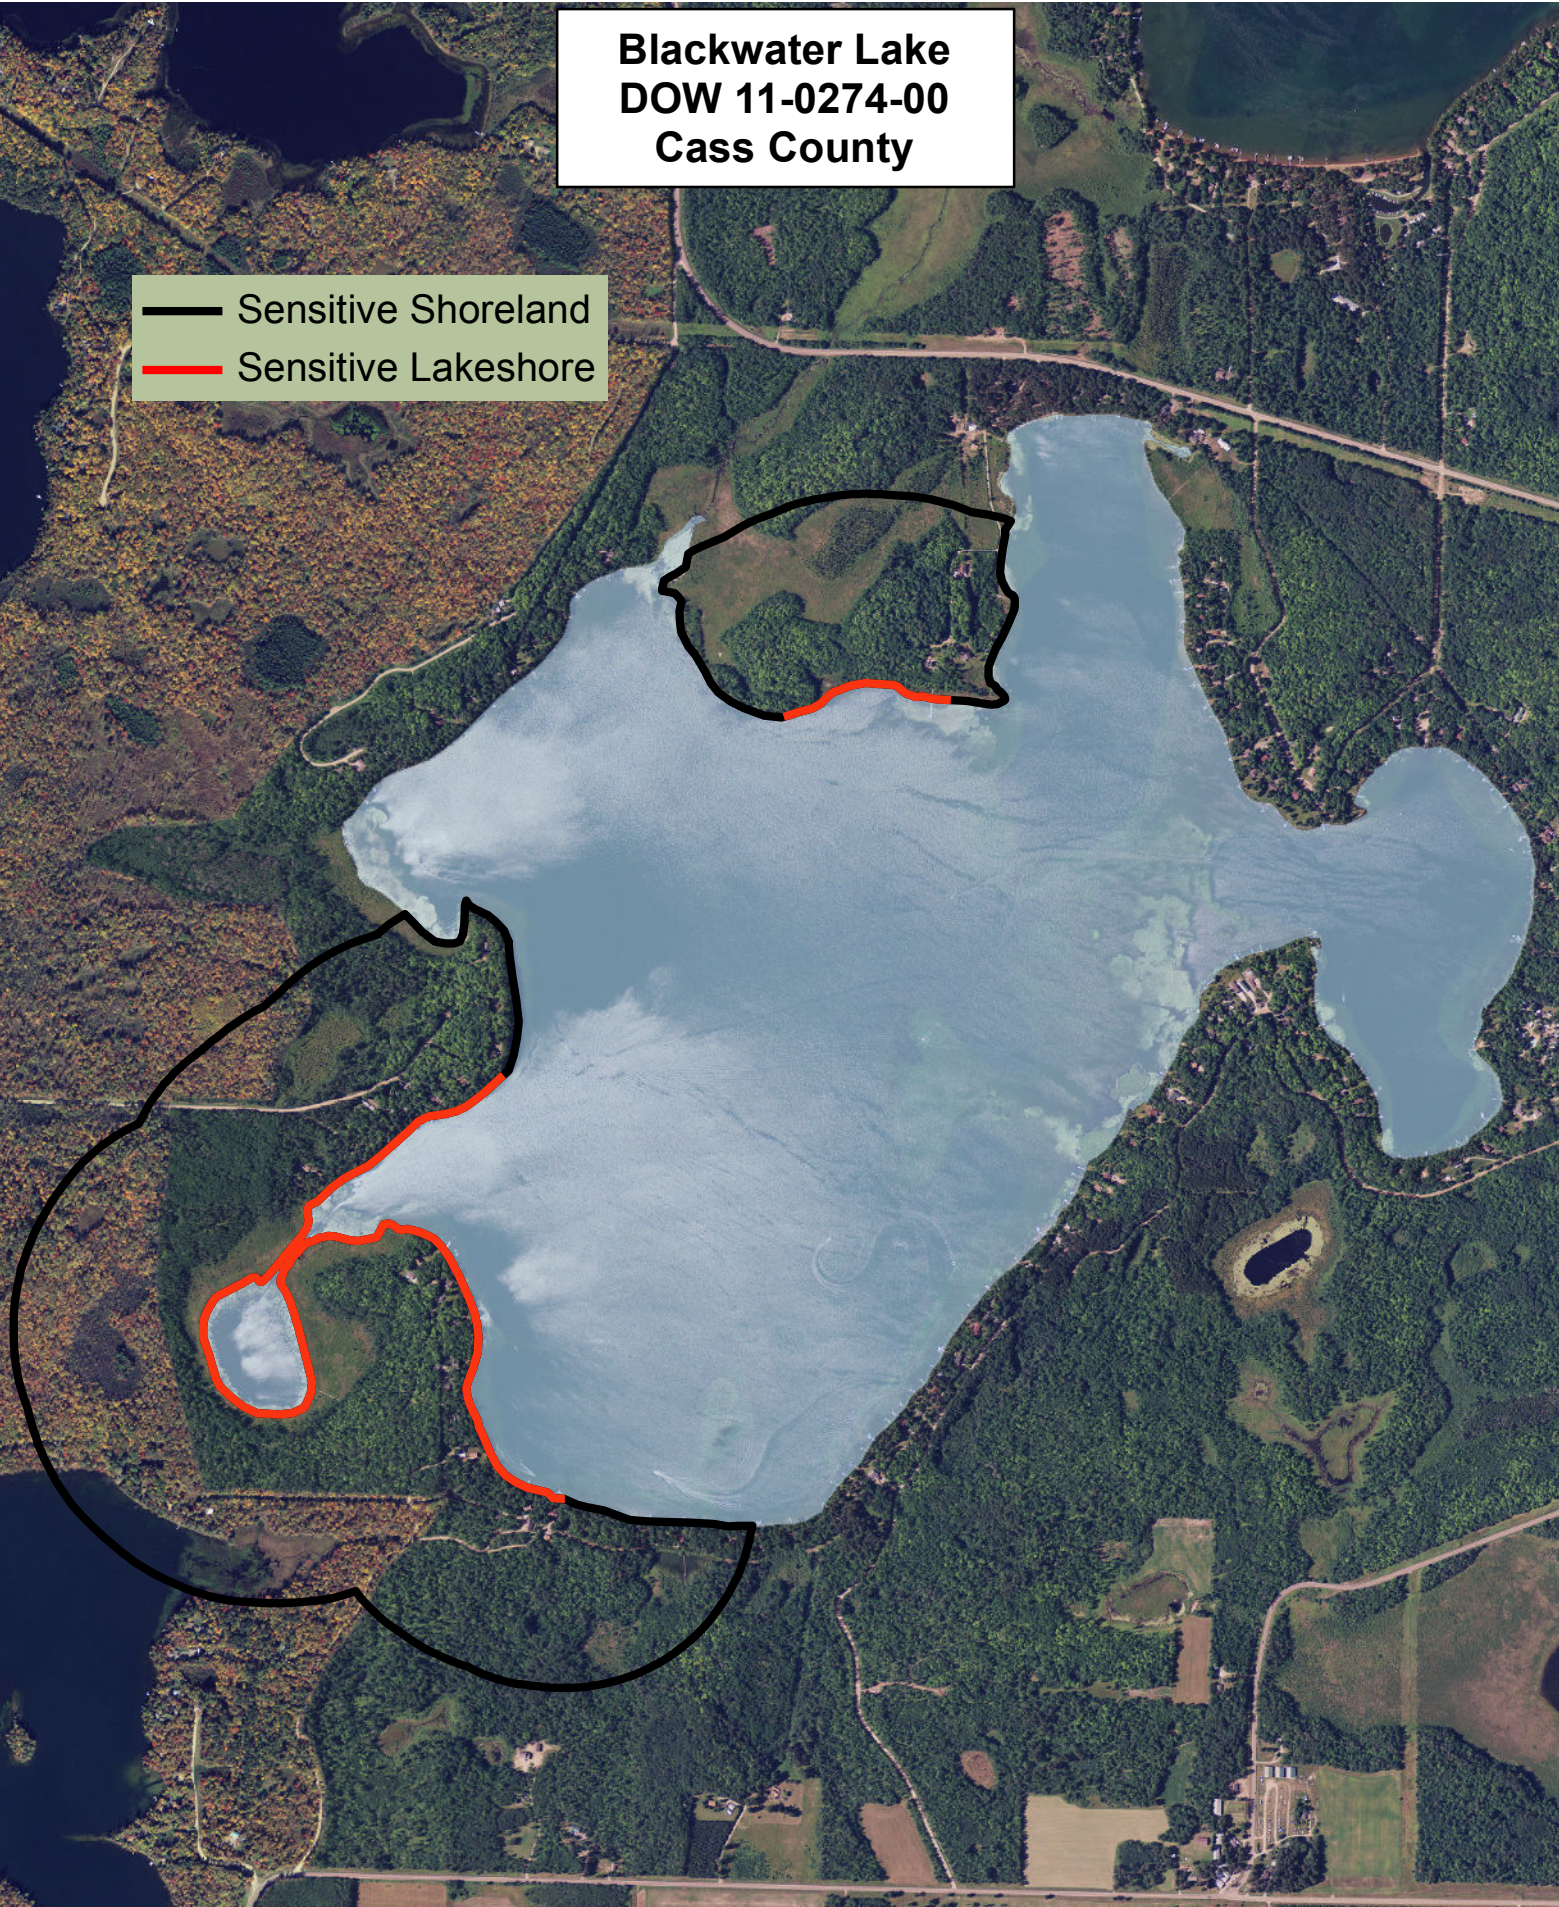

**Blackwater Lake  
DOW 11-0274-00  
Cass County**

**Sensitivity Index**

- 9 Highest
- 8
- 7
- 6
- 5
- 4
- 3
- 2
- 1
- 0 High

Created by:  
MN DNR  
2011

**Blackwater Lake  
DOW 11-0274-00  
Cass County**

-  Sensitive Shoreland
-  Sensitive Lakeshore

Created by:  
MN DNR  
2011