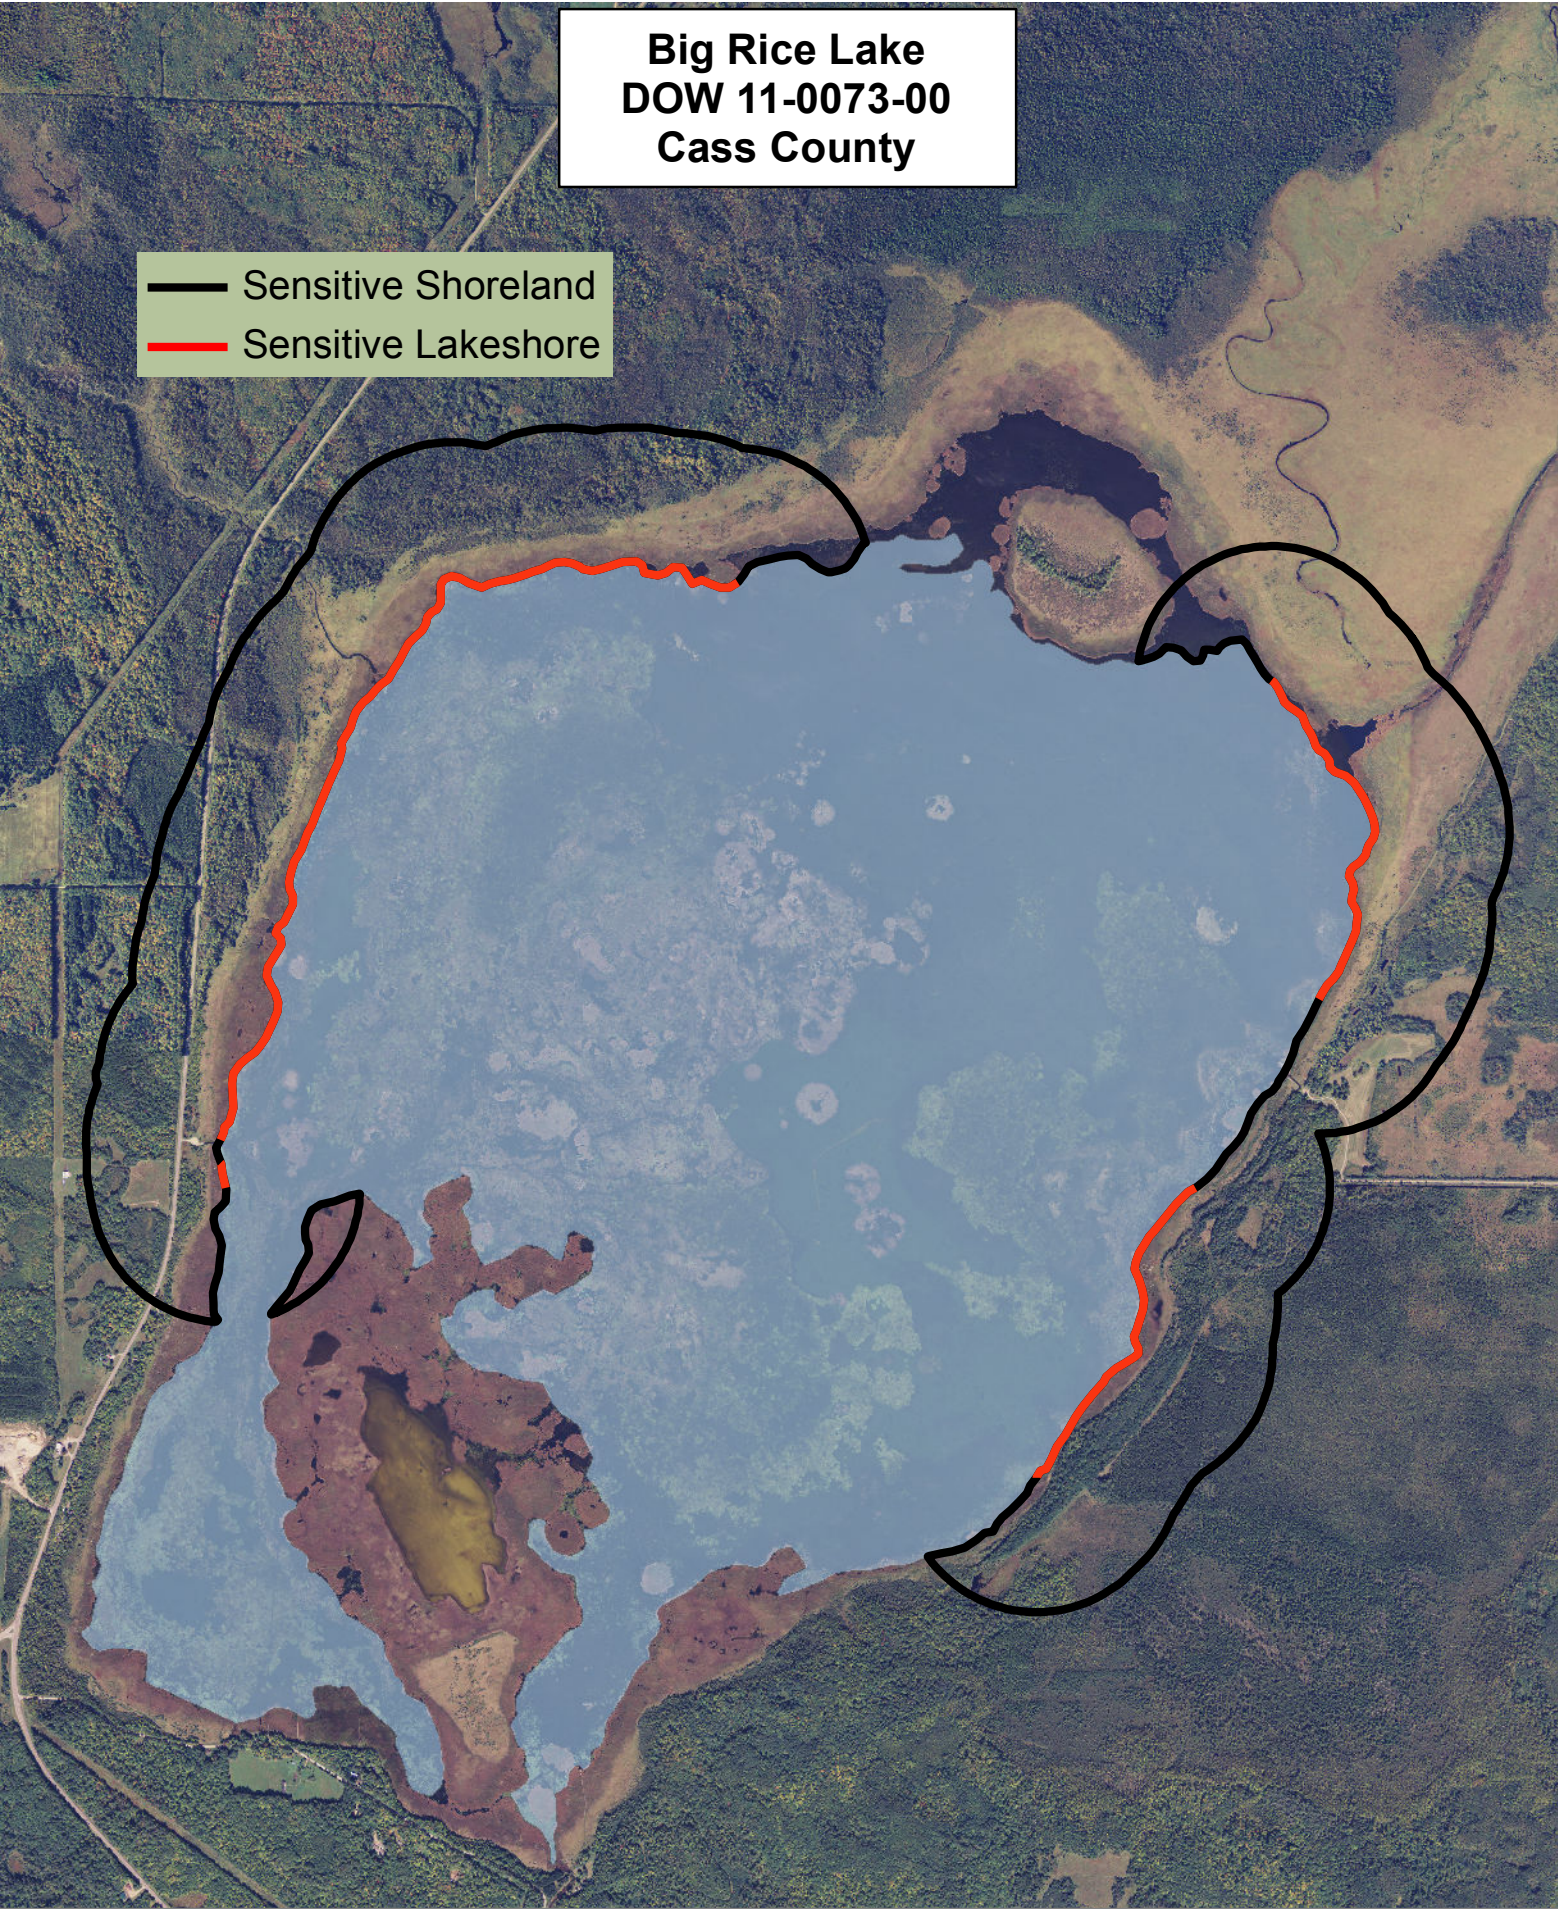

**Big Rice Lake
DOW 11-0073-00
Cass County**

Sensitivity Index

- 6 Highest
 - 5
 - 4
 - 3
 - 2
 - 1
 - 0 High
- ↑

Created by:
MN DNR
2011

**Big Rice Lake
DOW 11-0073-00
Cass County**

-  Sensitive Shoreland
-  Sensitive Lakeshore

0 500 1,000 1,500 2,000 Meters

Created by:
MN DNR
2011