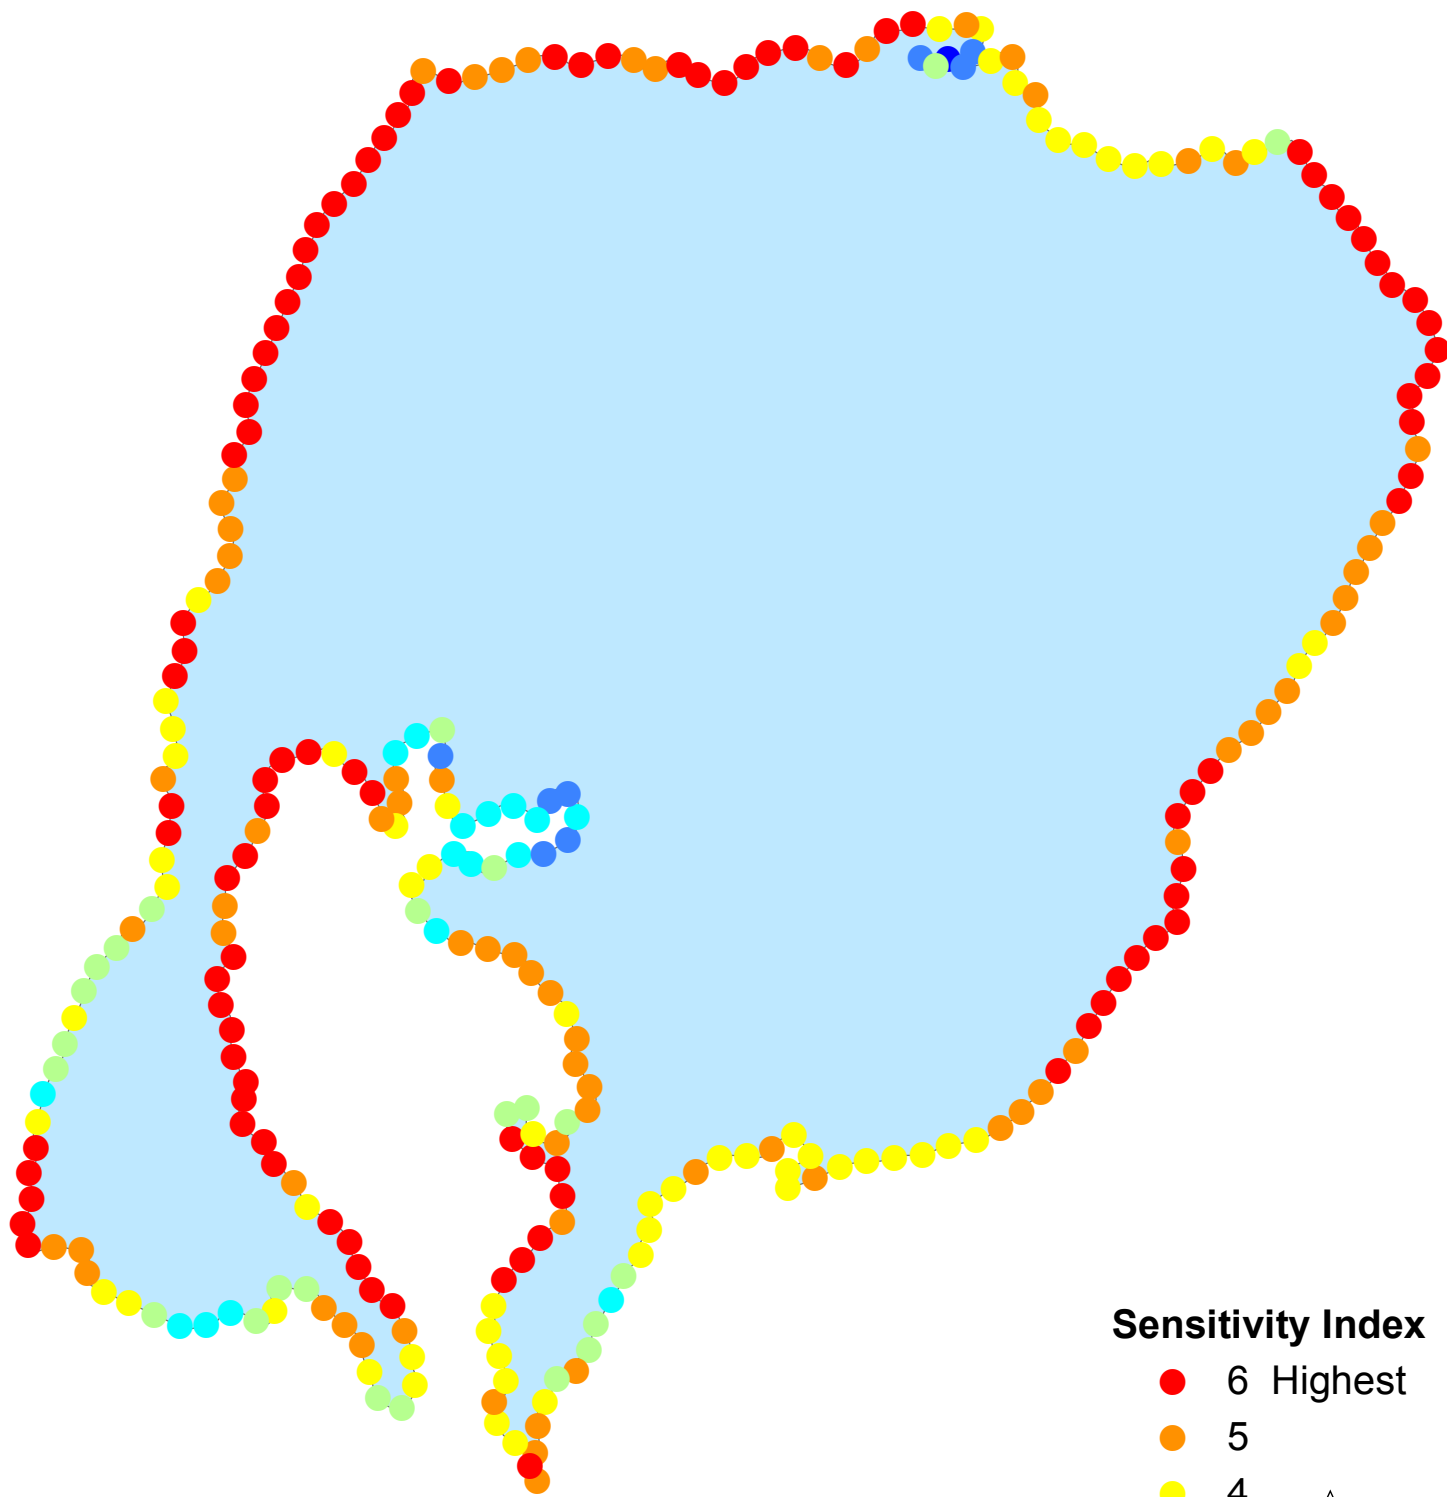

**Big Rice Lake
DOW 11-0073-00
Cass County**

Sensitivity Index

- 6 Highest
 - 5
 - 4
 - 3
 - 2
 - 1
 - 0 High
- ↑

Created by:
MN DNR
2011

**Big Rice Lake
DOW 11-0073-00
Cass County**

-  Sensitive Shoreland
-  Sensitive Lakeshore

0 500 1,000 1,500 2,000 Meters

Created by:
MN DNR
2011