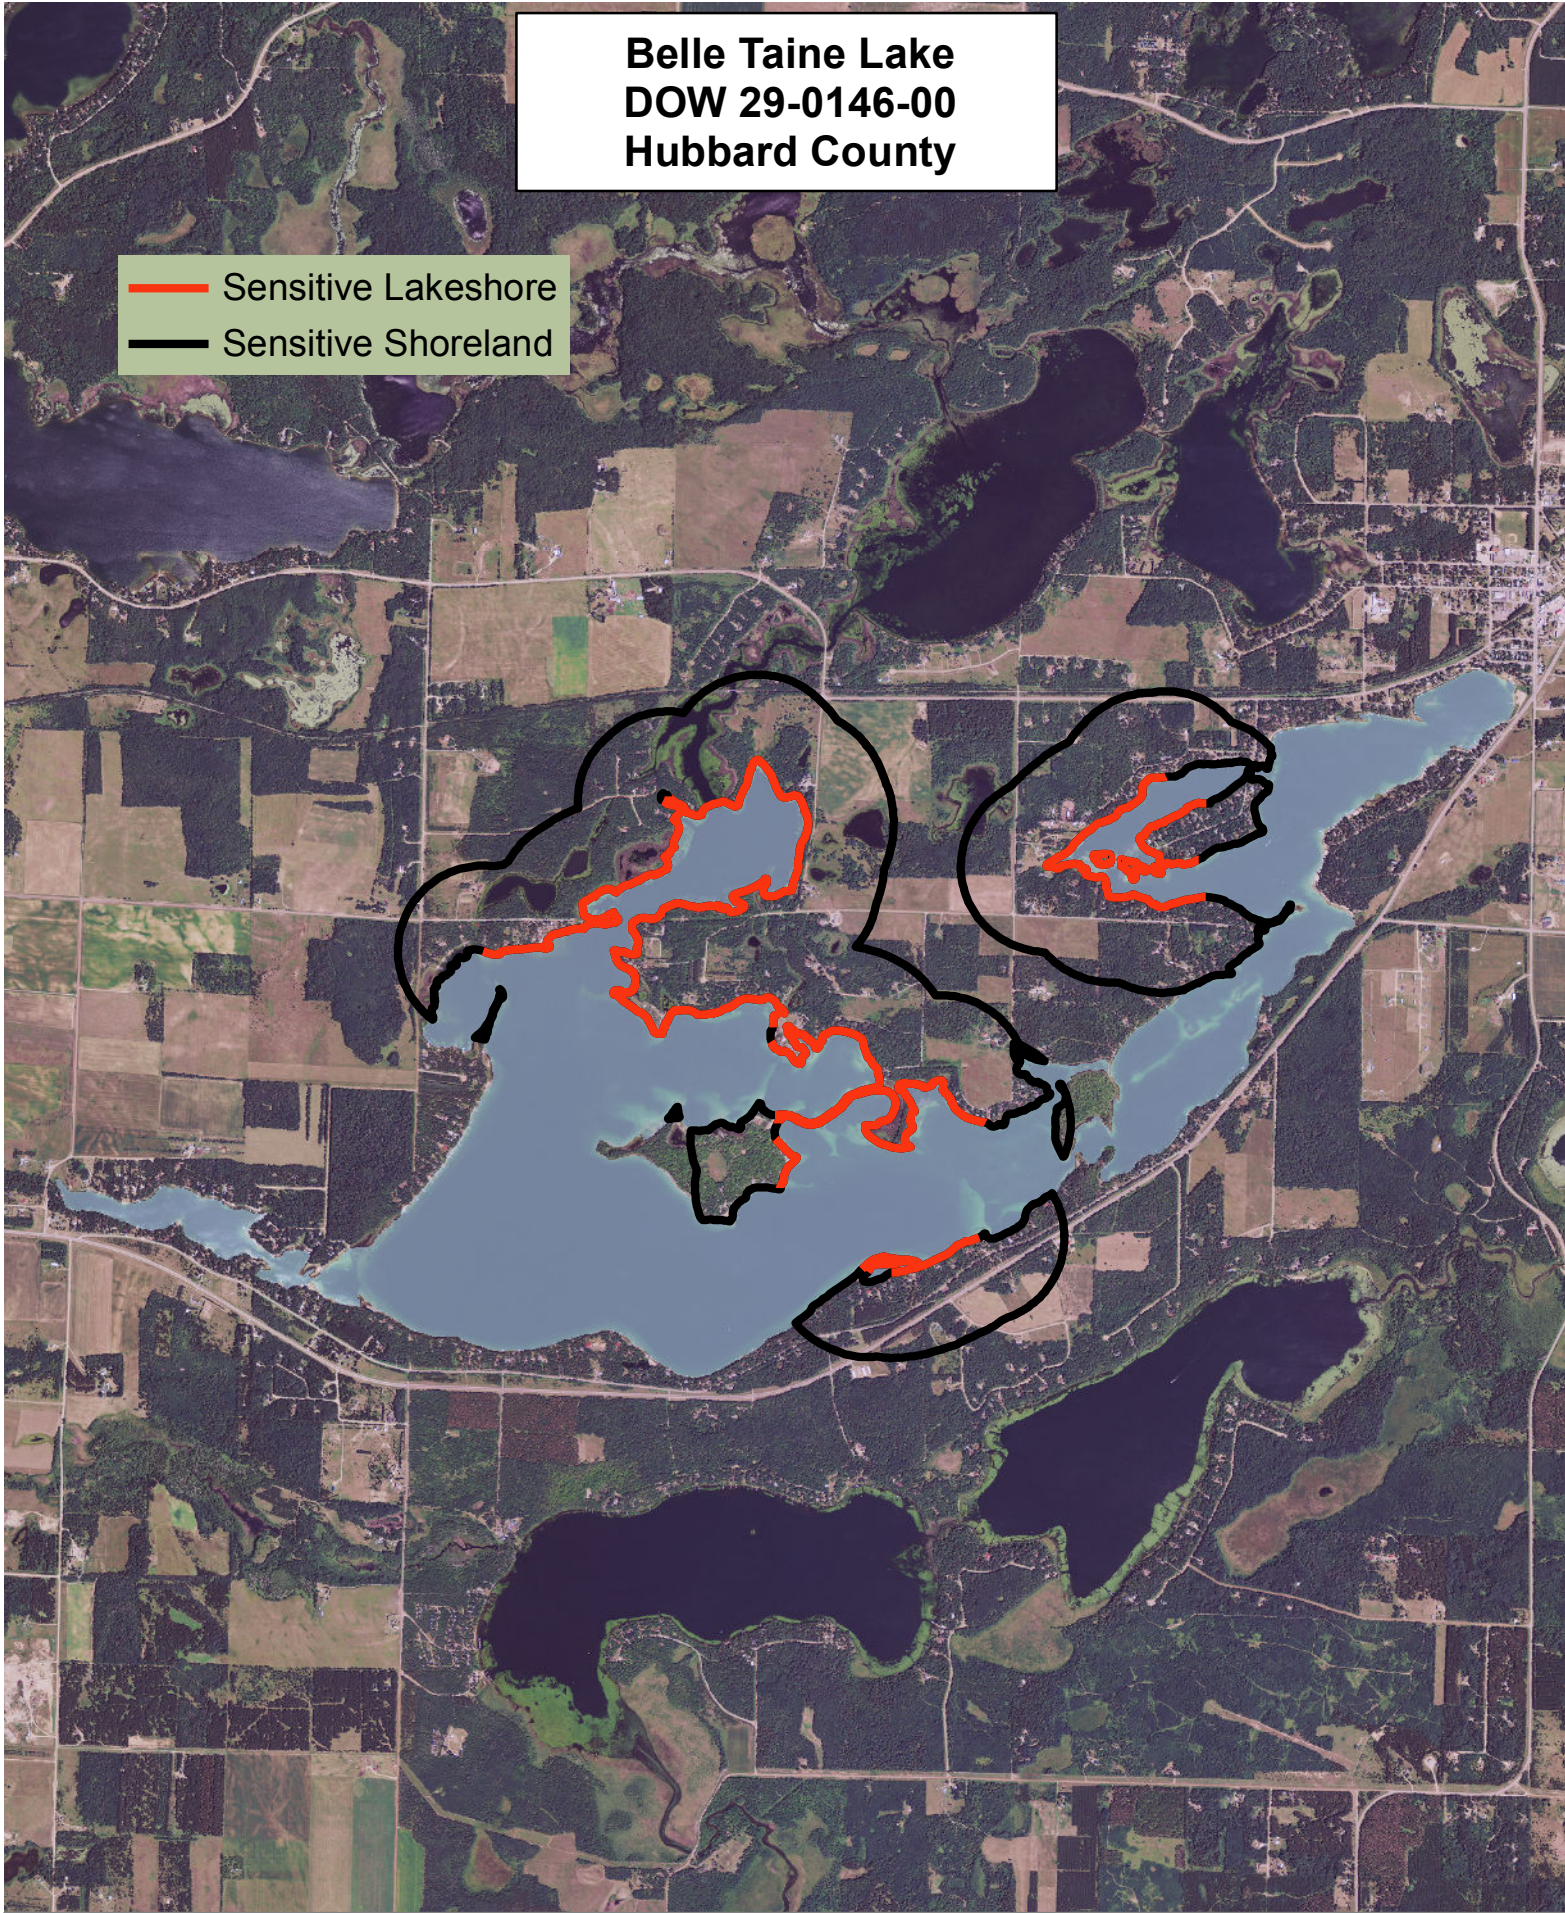

Belle Taine Lake
DOW 29-0146-00
Hubbard County

Sensitivity Index

- 5 Highest
- 4
- 3
- 2
- 1
- 0 High

Created by:
MN DNR
2012

**Belle Taine Lake
DOW 29-0146-00
Hubbard County**

-  Sensitive Lakeshore
-  Sensitive Shoreland

Created by:
MN DNR
2012