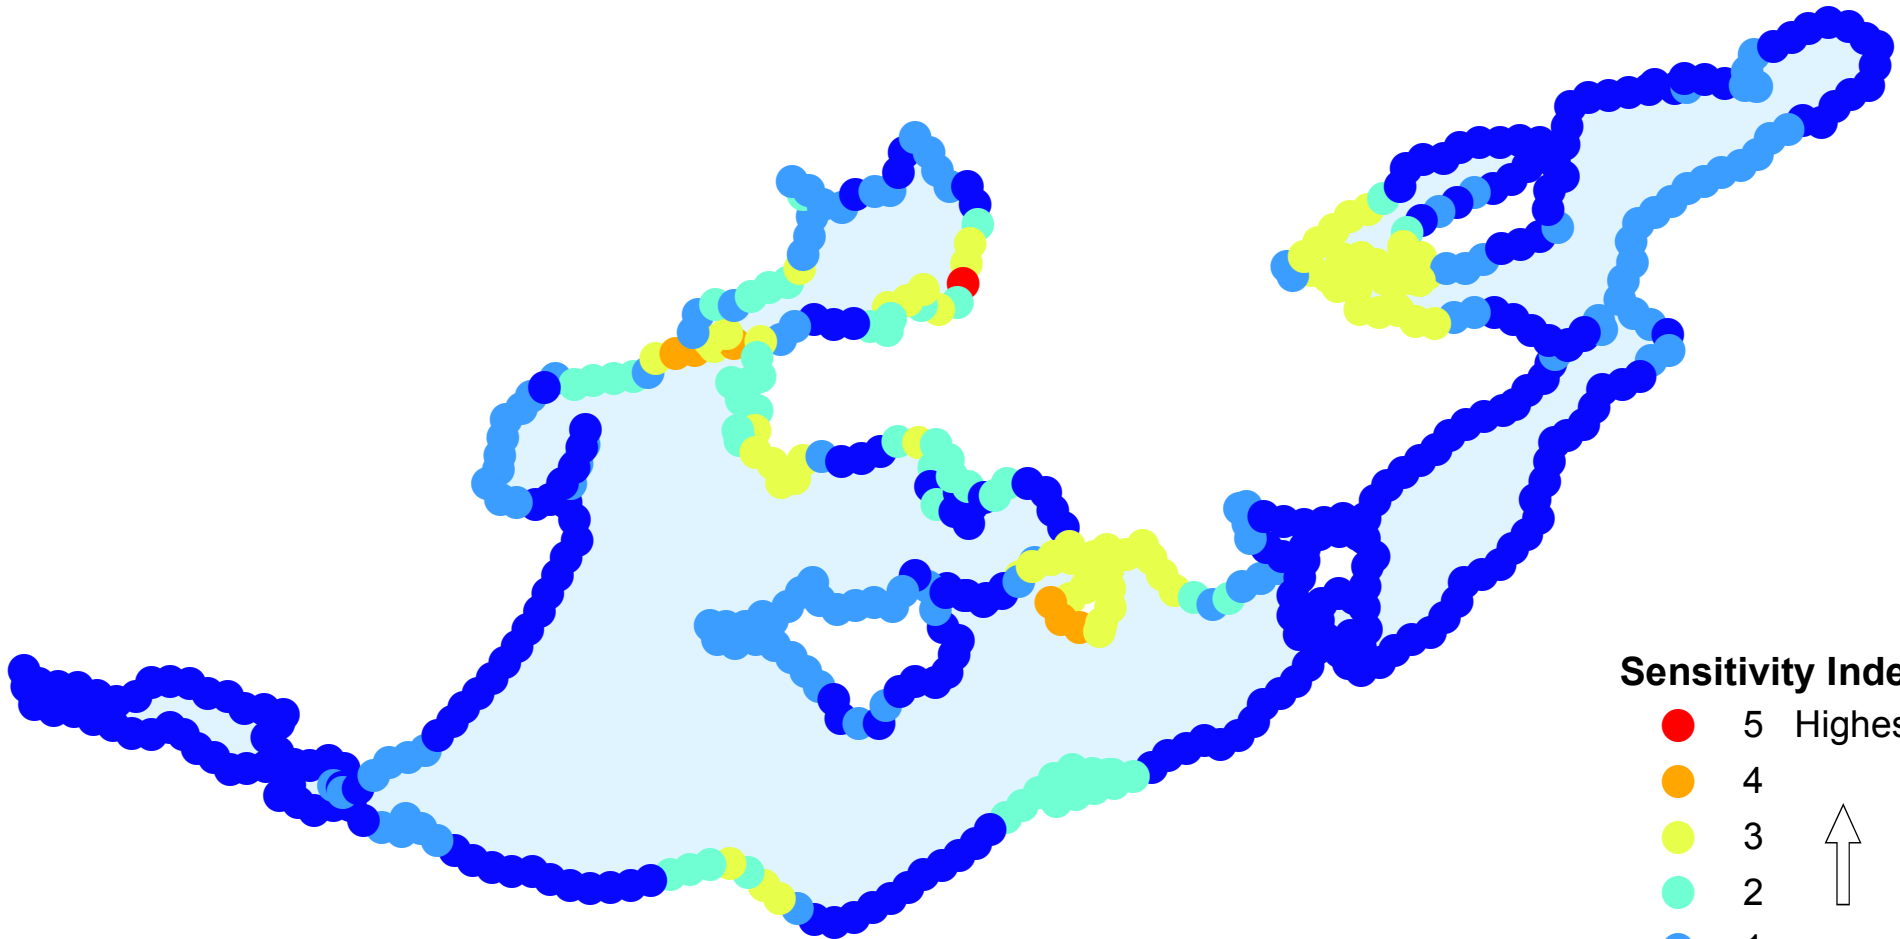

Belle Taine Lake
DOW 29-0146-00
Hubbard County

Sensitivity Index

- 5 Highest
- 4
- 3
- 2
- 1
- 0 High

Created by:
MN DNR
2012

**Belle Taine Lake
DOW 29-0146-00
Hubbard County**

-  Sensitive Lakeshore
-  Sensitive Shoreland

Created by:
MN DNR
2012