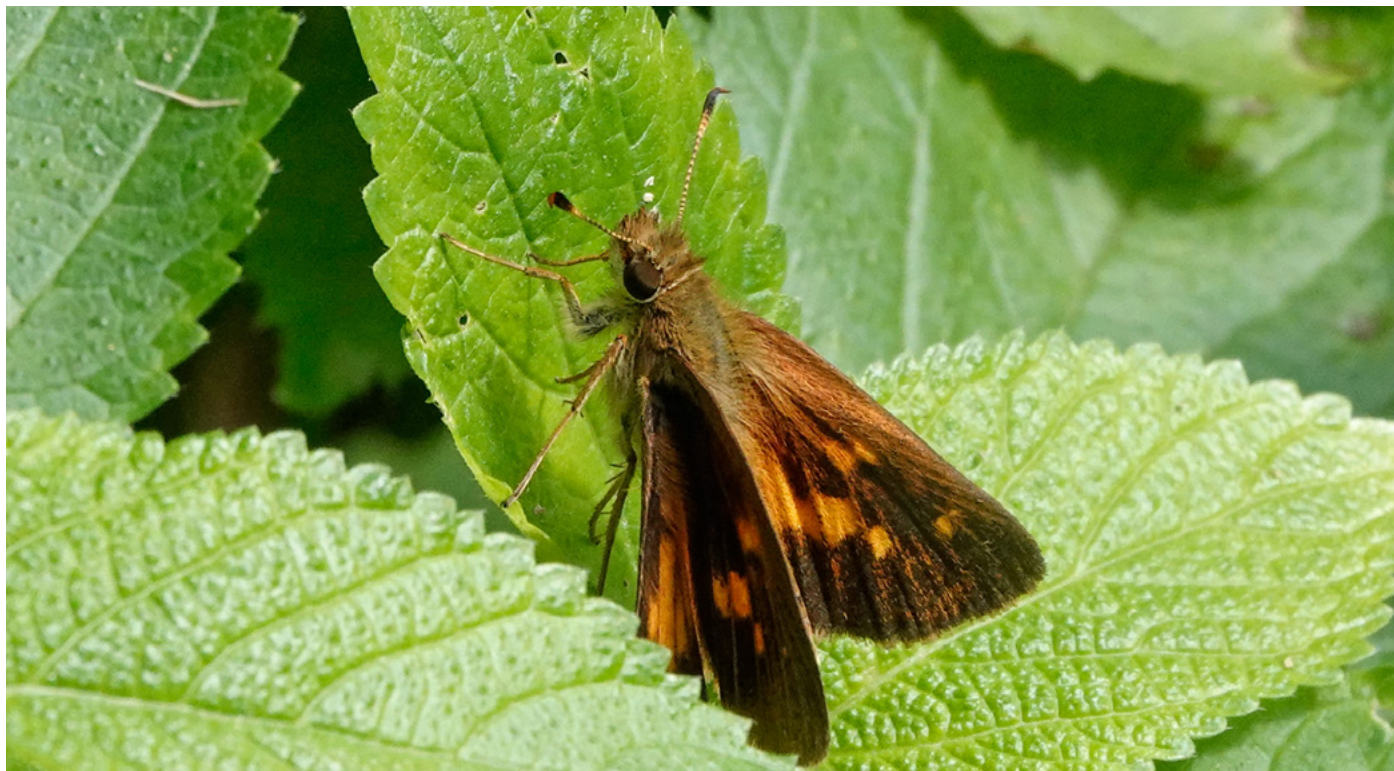

WMs92 Southern Basin Wet Meadow/Carr Pollinator Resources

Open wetlands dominated by dense cover of broad-leaved sedges. Typically present in small, closed, shallow basins isolated from groundwater inputs.

Examples of insect pollinators (and their associated host plants in parentheses) that use WMs92 include:

Bees:

Andrena mariae (*Salix*)

Melissodes desponsus (*Cirsium*)

Calliopsis coloradensis (*Asteraceae*)

Butterflies:

Danaus plexippus (*Asclepias*)

Tharsalea hyllus (*Polygonum*)

Poanes viator (*Carex lacustris*)

Moths:

Photodes inops (*Spartina pectinate*)

Phragmatobia fuliginosa (*Eutrochium maculatum*)

Cisseps fulvicollis (*Carex stricta*)

Andrena mariae uses *Salix* (willow) species as a host plant. Photo: Heather Holm

Poanes viator (broad-winged skipper) uses *Carex lacustris* (lake sedge) as a host plant. Photo: Bob Dunlap

WMs92 Southern Basin Wet Meadow/Carr