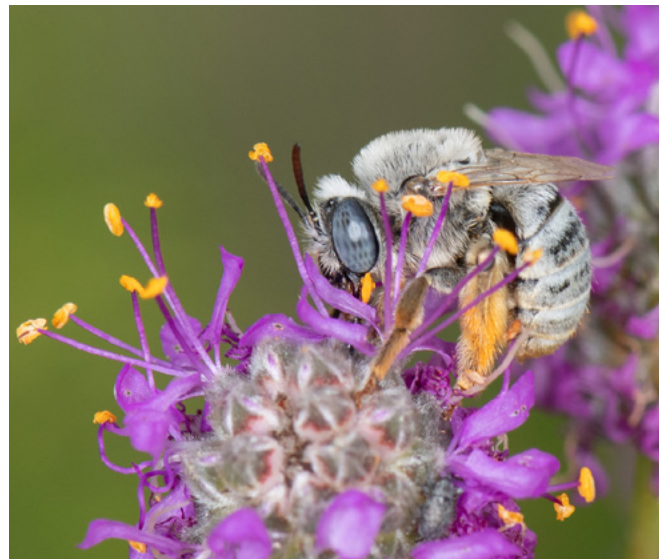

Examples of insect pollinators (and their associated host plants in parentheses) that use UPs23 include:

Bees:

Andrena vernalis (*Zizia*)

Colletes andrewsi (*Heuchera richardsonii*)

Xenoglossa albata (*Dalea purpurea*)

Andrena rudbeckiae (*Ratibida*, *Rudbeckia*)

Butterflies:

Anatrytone logan (*Andropogon gerardii*)

Danaus plexippus (*Asclepias*)

Polites origenes (*Schizachyrium scoparium*)

Moths:

Dichomeris flavocostella (*Solidago rigida*)

Papaipema rigida (*Heliopsis helianthoides*)

Chlorochlamys chloroleucaria (*Dalea candida*)

Xenoglossa albata uses *Dalea purpurea* (purple prairie clover) as a host plant. Photo: Heather Holm

Polites origenes (crossline skipper) uses *Schizachyrium scoparium* (little bluestem) as a host plant.