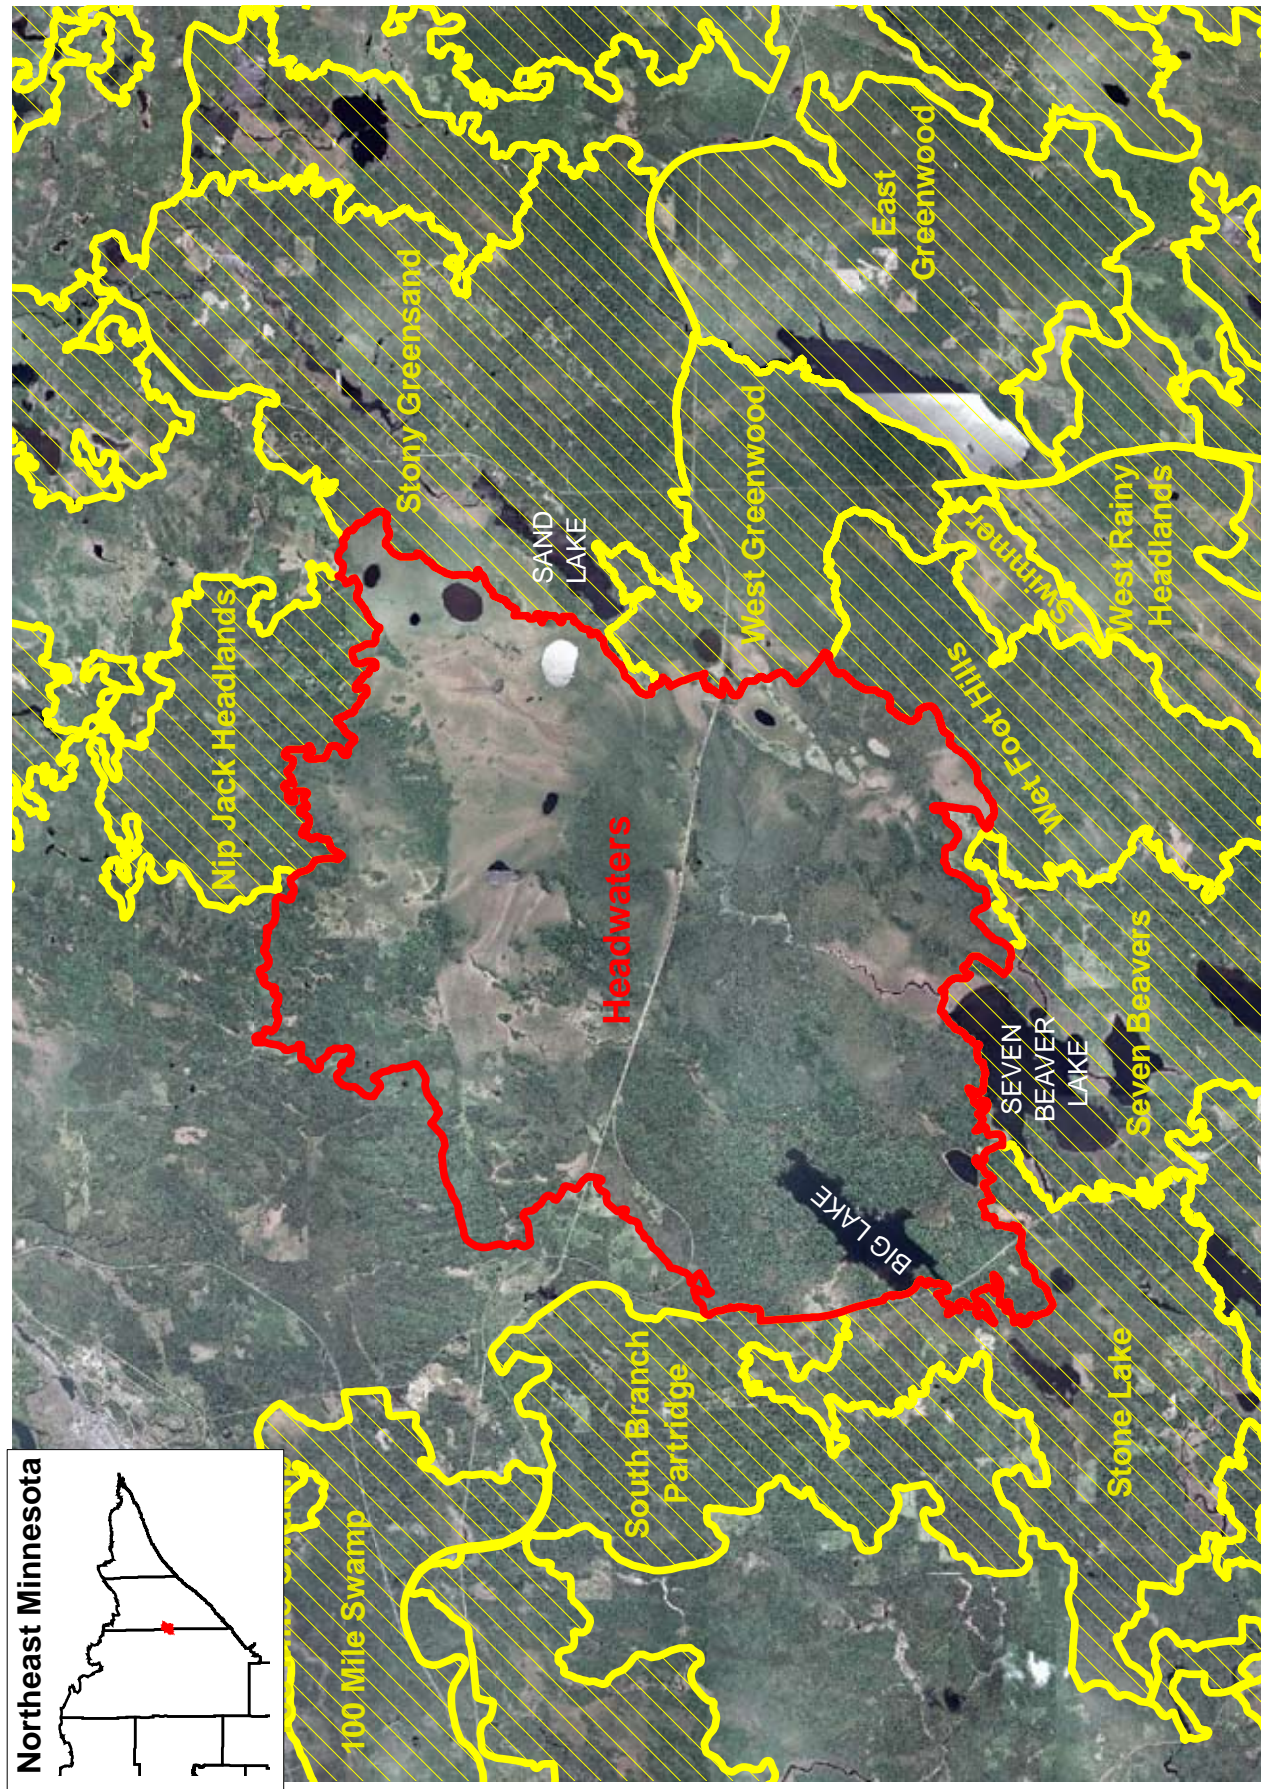

**Figure 4. MCBS Sites Surrounding the Headwaters Site**

Minnesota County Biological Survey  
 Department of Natural Resources  
 Division of Ecological Services  
 500 Lafayette Road, Box 25  
 Saint Paul, MN 55155  
 (651) 296-2835

**Headwaters Site boundary**

**Other MCBS Sites**  
 (not finalized; ranked moderate to high)

0 0.5 1 2 3 4 5 Miles

N

Source: Minnesota County Biological Survey, December 2006