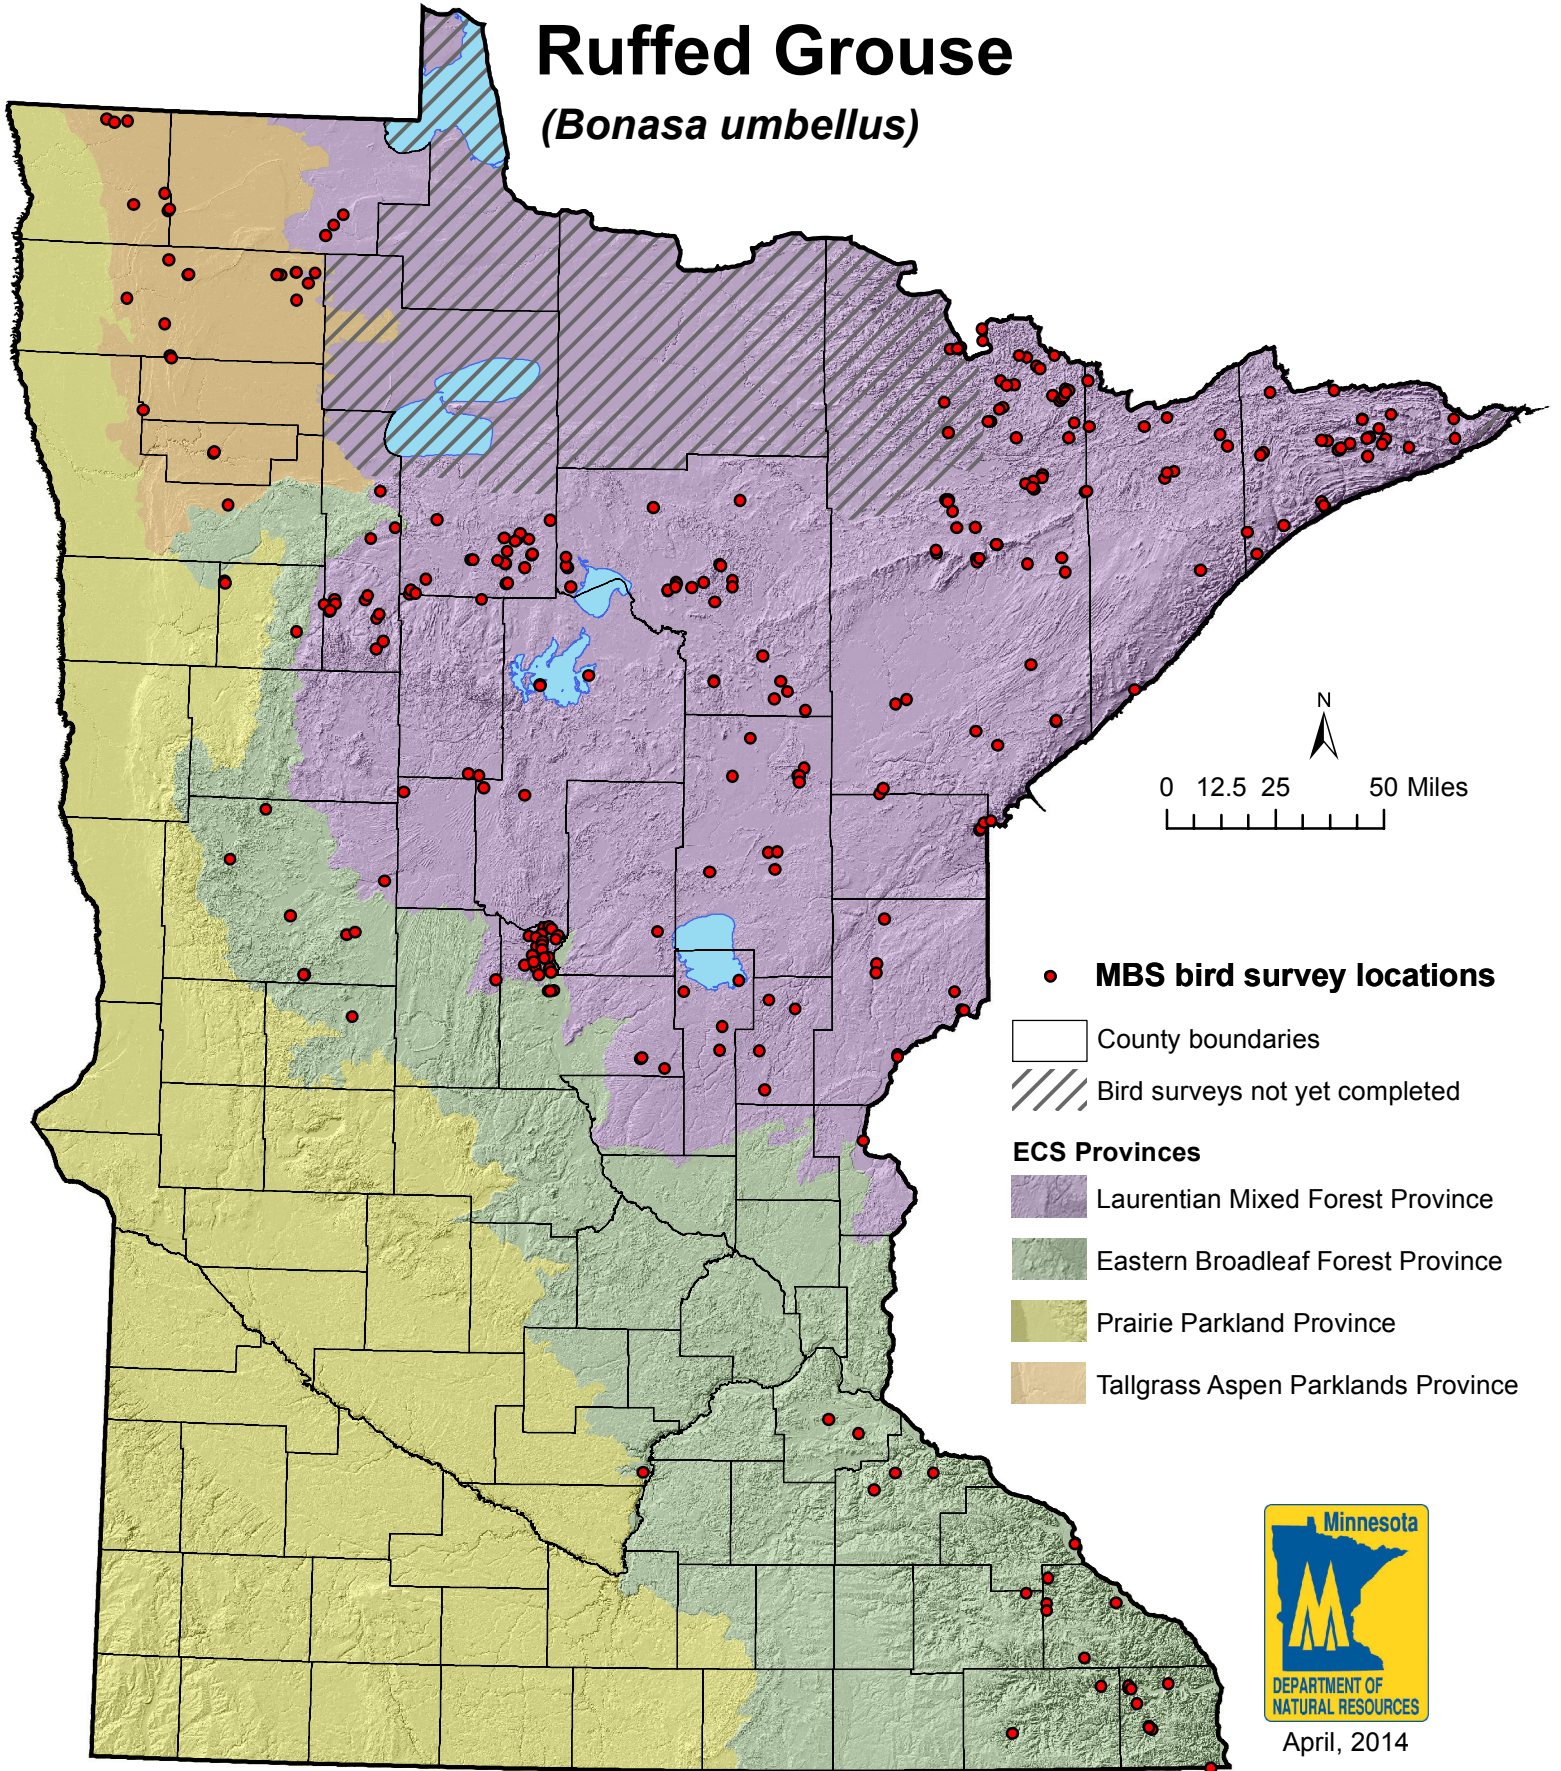

Minnesota Biological Survey  
Breeding Bird Locations

**Ruffed Grouse**  
(*Bonasa umbellus*)

April, 2014

Note: This map displays only information collected by Minnesota Biological Survey.