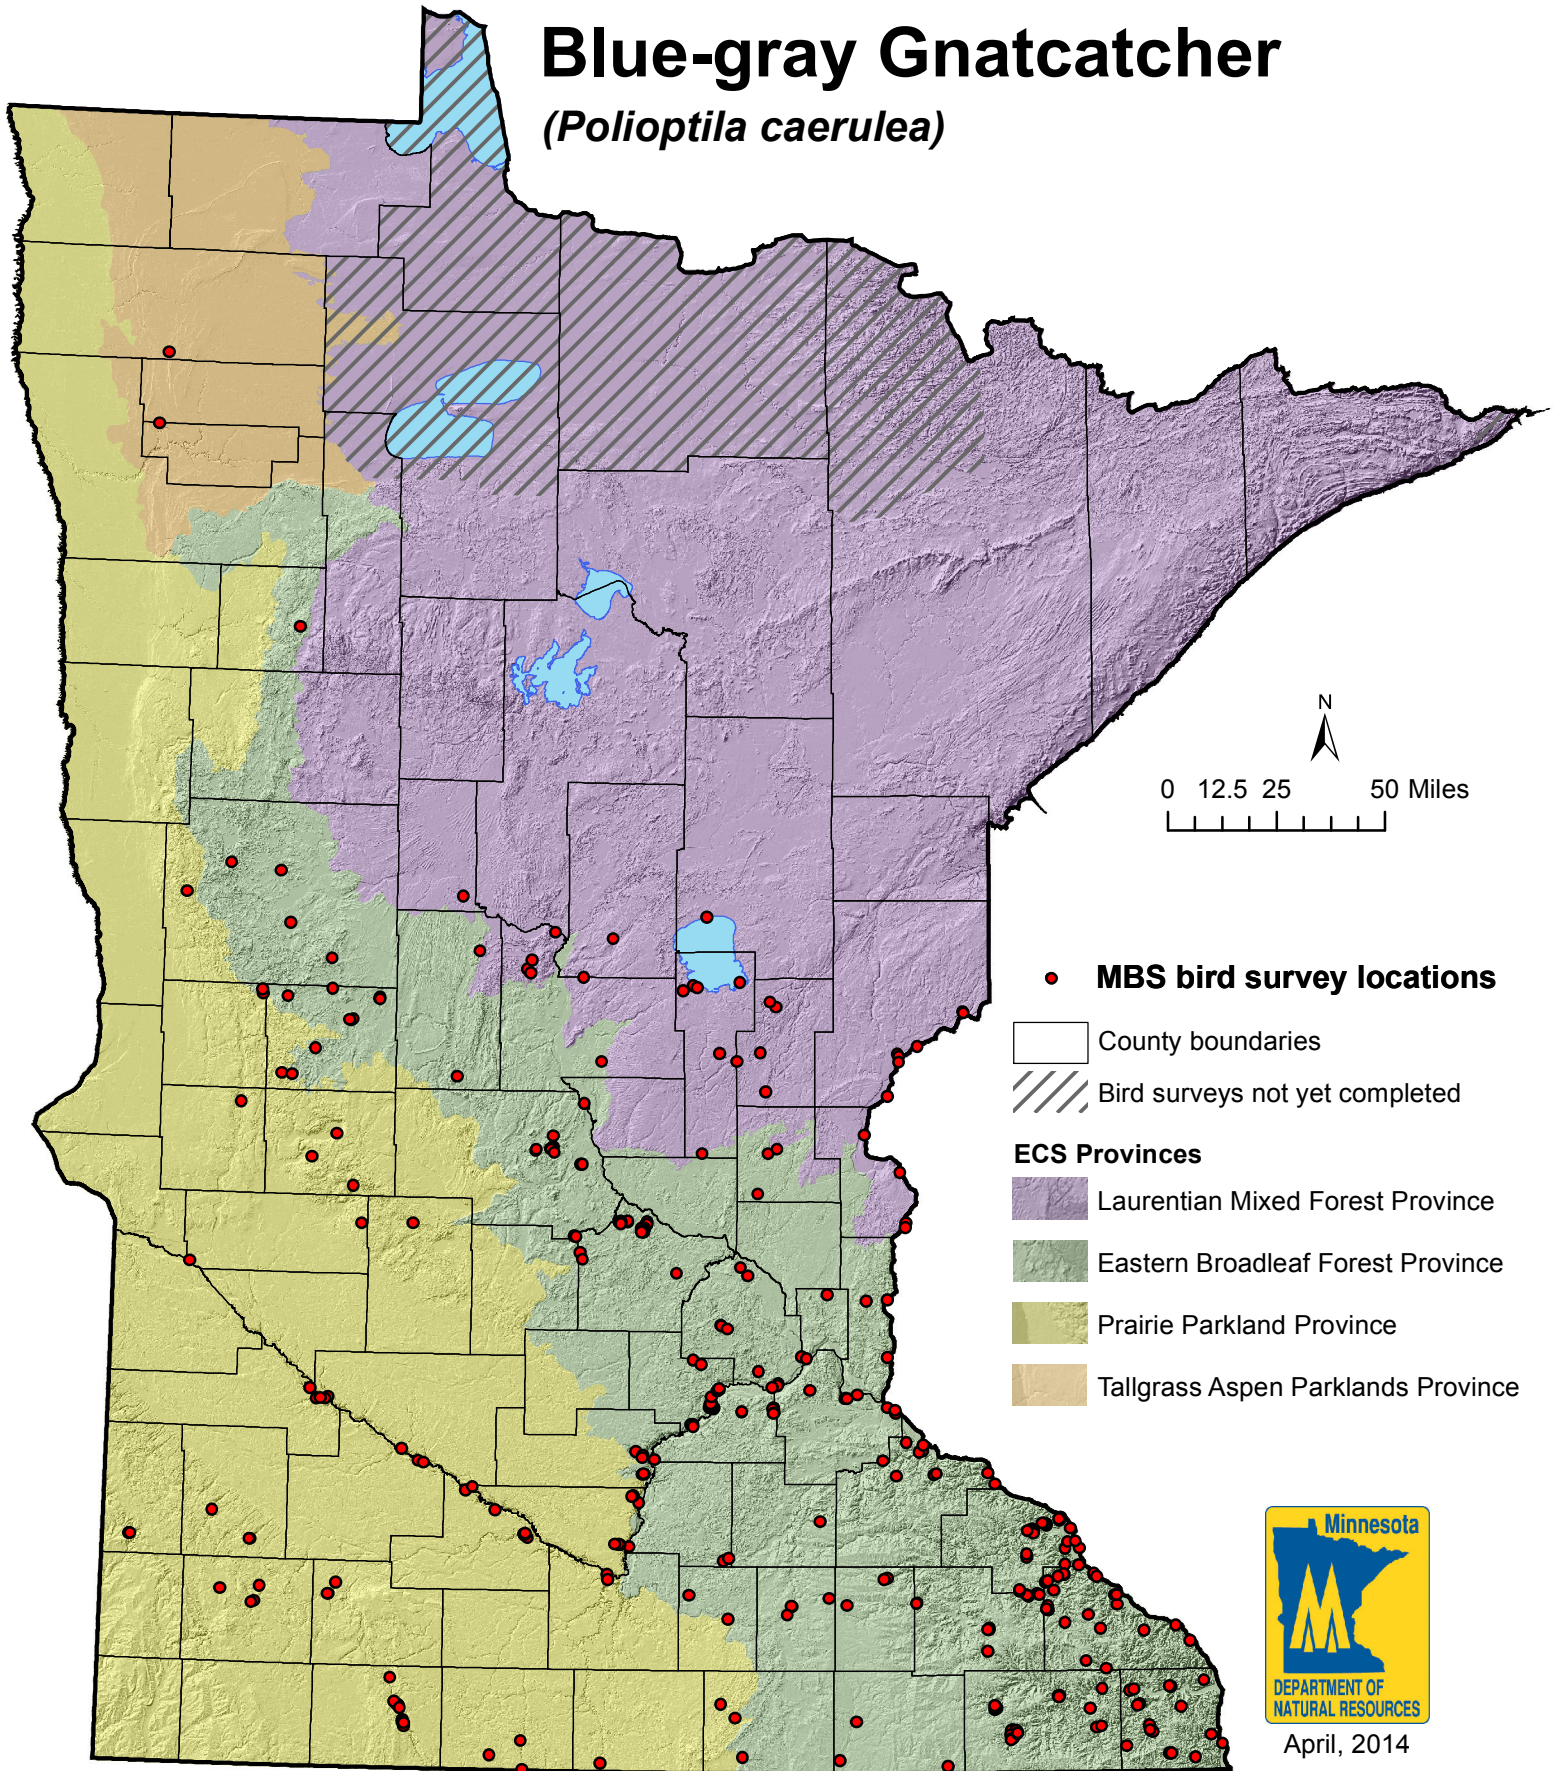

Minnesota Biological Survey  
Breeding Bird Locations

# Blue-gray Gnatcatcher

(*Polioptila caerulea*)

Note: This map displays only information collected by Minnesota Biological Survey.