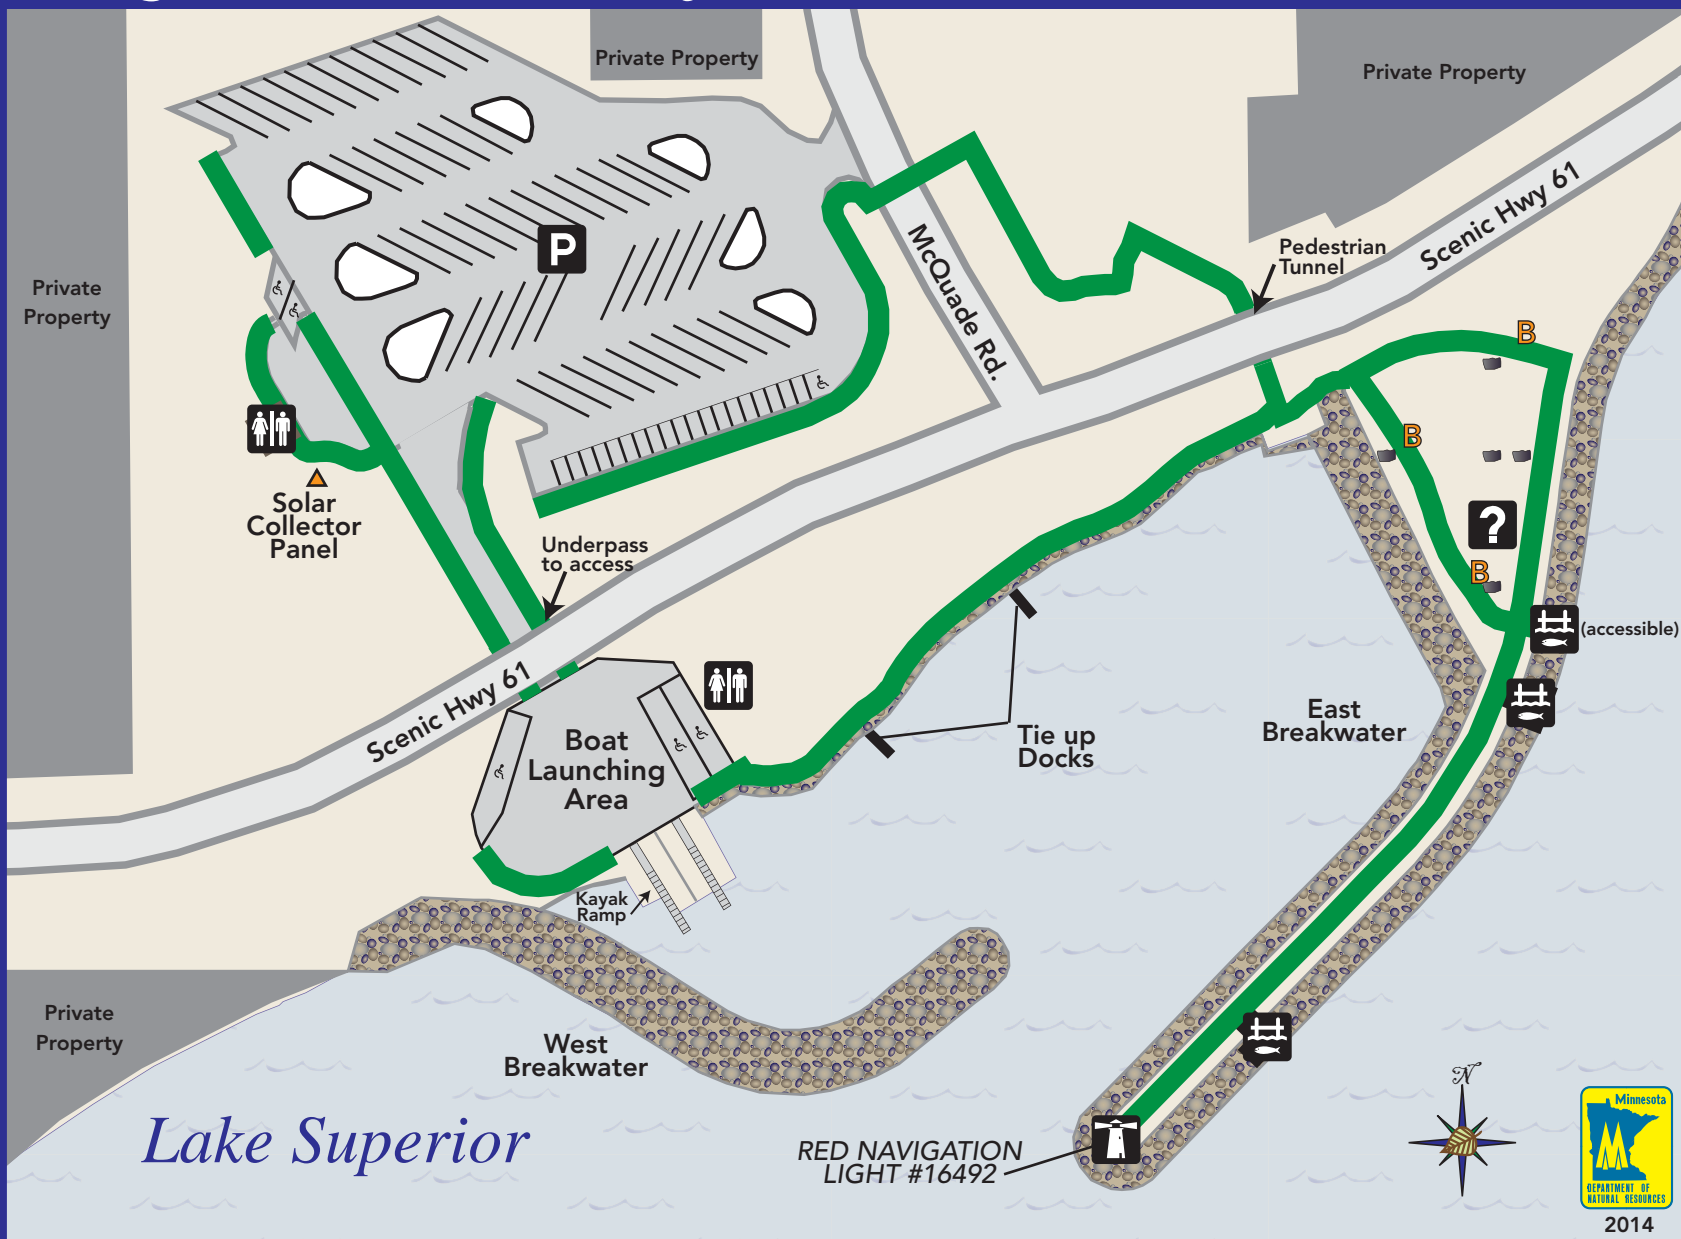

McQuade Small Craft Harbor

Latitude 46° 52.48 • Longitude 91° 55.12

Pedestrian Walkway

Restrooms

Light Marker

Rock Compass Markers

Parking

Fishing Access

Interpretive Kiosk

Benches

2014