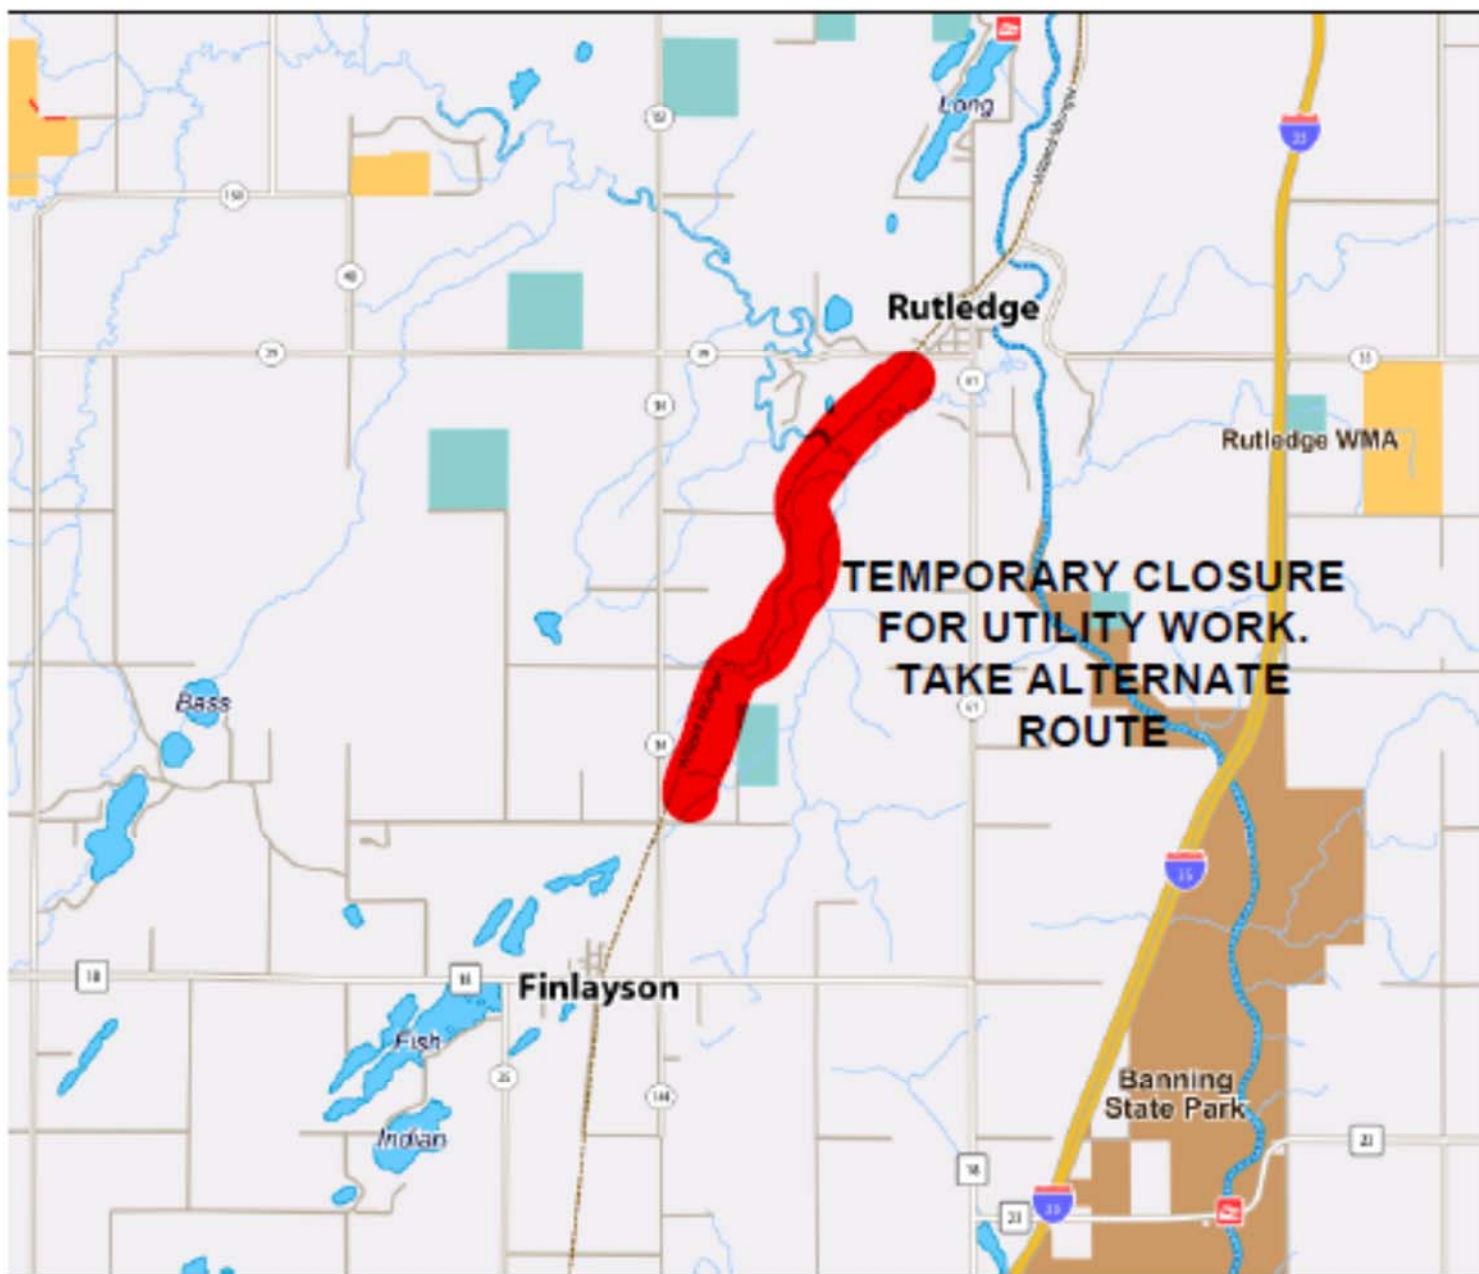

Trail Section Temporarily CLOSED

Minnesota DNR - WILLARD MUNGER STATE TRAIL TEMPORARY CLOSURE FOR TRAIL WORK

- Lake/River
- State Water Trail
- State Forest
- State Park
- State Trail
- Water Access
- Wildlife Management Area
- CLOSED TRAIL AREA

Map Parameters (UTM Zone 15, NAD83)
minx: 500426.793995 maxx: 515527.088293
miny: 5113494.277556 maxy: 5126406.123406