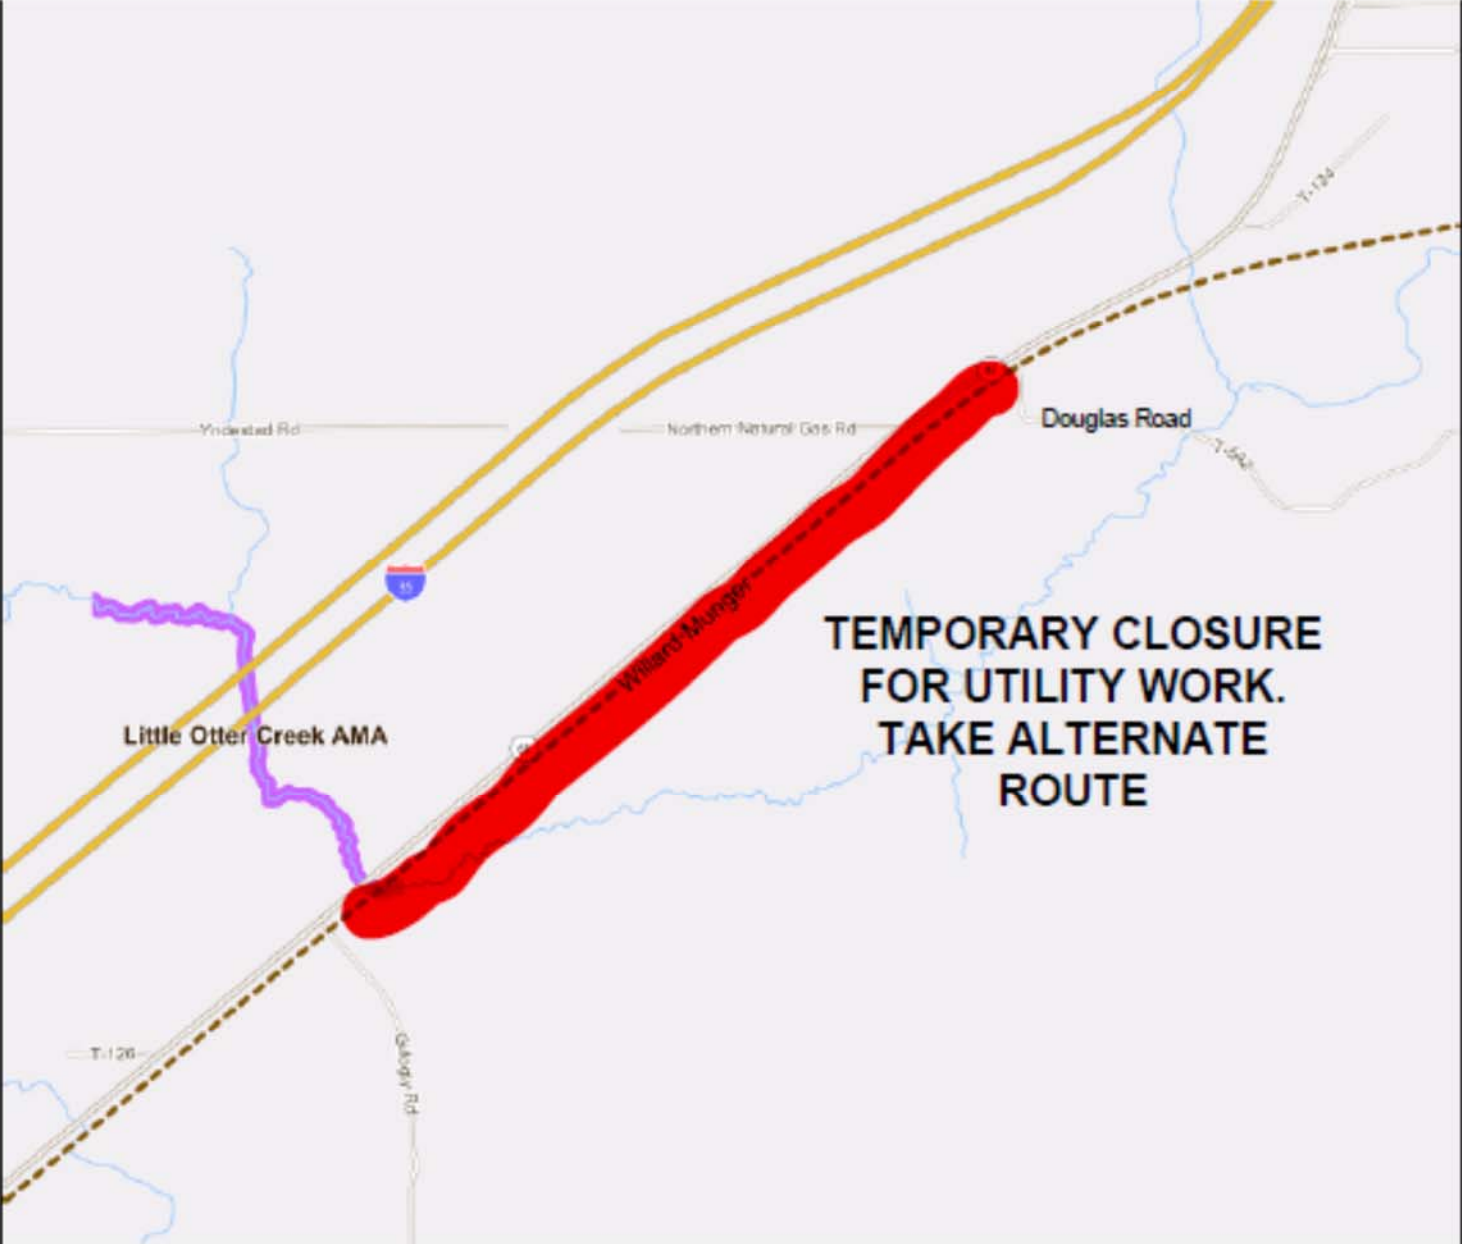

Trail Section Temporarily CLOSED

Minnesota DNR - WILLARD MUNGER STATE TRAIL TEMPORARY CLOSURE FOR TRAIL WORK

- Lake/River
- State Water Trail
- State Forest
- State Park
- State Trail
- Water Access
- Wildlife Management Area
- CLOSED TRAIL AREA**