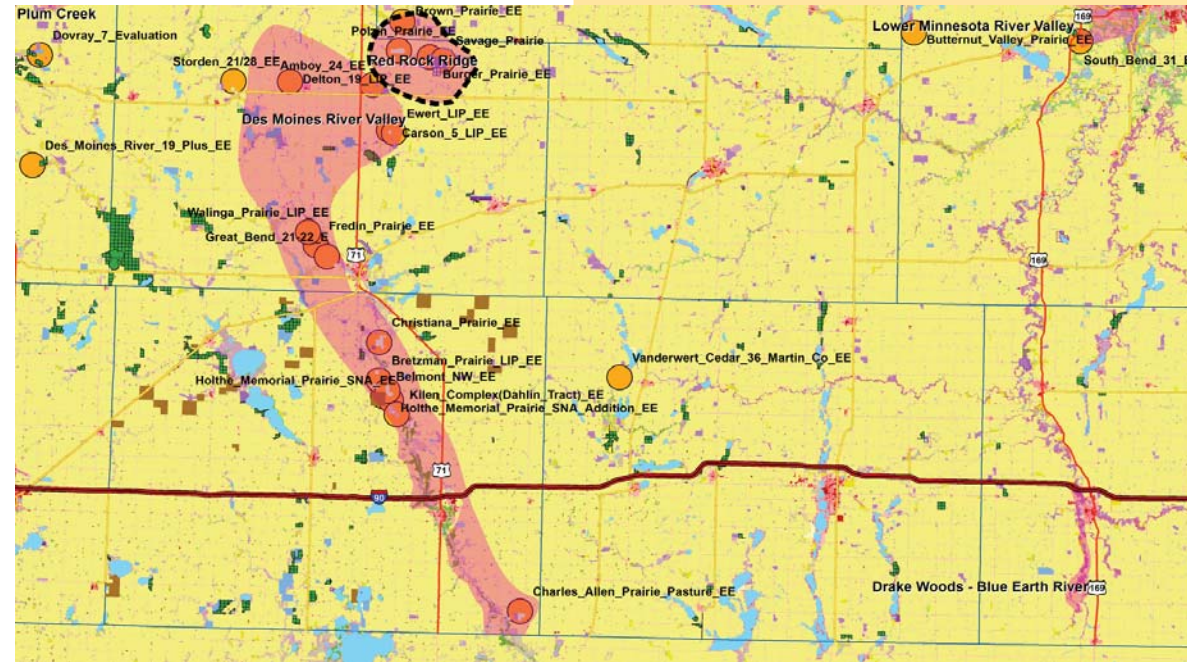

Red Rock Ridge Opportunity Area

Ecological Significance:

Red Rock Ridge Opportunity Area contains a unique assemblage of Sioux Quartzite prairies--prairies that have persisted due to their location on thin soils over Sioux Quartzite bedrock, than have made them unfavorable for cultivation, and hence they have persisted unplowed as grazing site/pasture sites. The sites also provide habitat for protected species such as the federally-listed prairie bush clover. The five sites that have had Ecological Evaluations performed are within two miles of each other. This provides an opportunity to conserved a number of important sites with a minimum investment.

Counties:

- Brown
- Cottonwood

Rare Native Plant Communities:

Dry Hill Prairie (Southern)

Ecological Evaluations:

- Amboy 24
- Brown Prairie
- Burger prairie
- Polzin Prairie
- Savage Prairie

Red Rock Ridge

Ecological Evaluations, Land Cover, Public Ownership

Please see Legend at the front of the Opportunity Area Descriptions for a key to this map

Red Rock Ridge

Marxan Prioritization, Element Occurrences

Legend

- Profiled COA
- Conservation Opportunity Area
- Rare Feature
- County Boundary
- Large Lake

Marxan Conservation Prioritization

- Lowest Priority
- Low Priority
- Medium Priority
- High Priority
- Highest Priority
- Interstate Highway
- U.S. Trunk Highway
- MN Trunk Highway