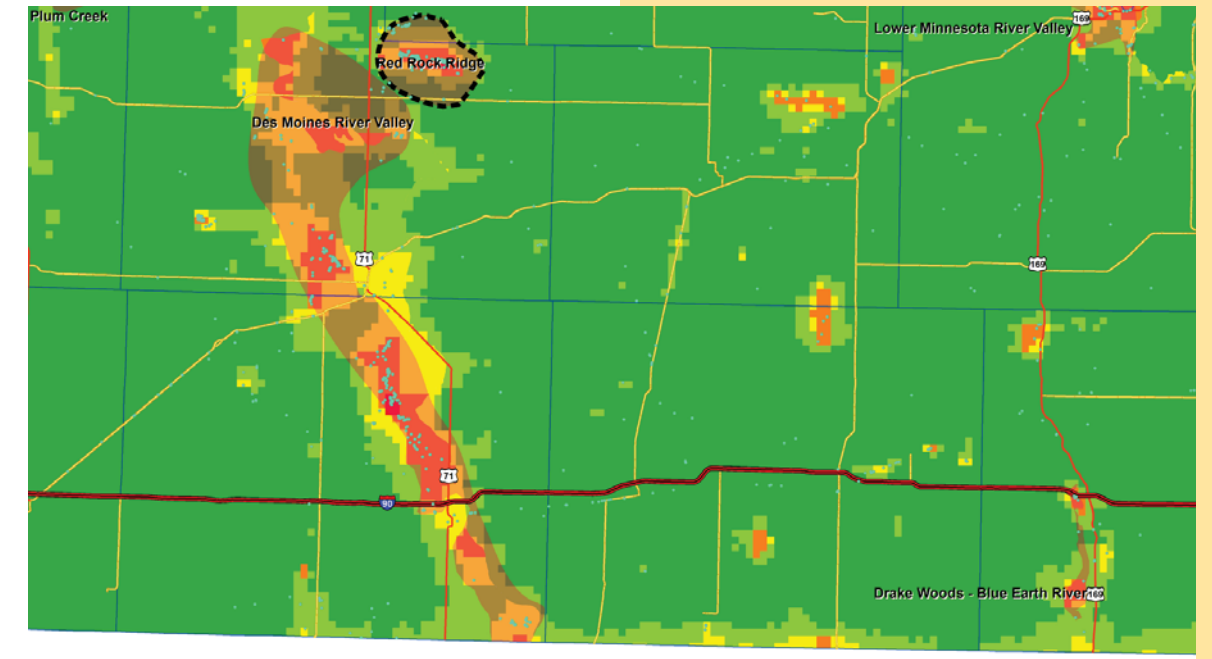

Red Rock Ridge

Marxan Prioritization, Element Occurrences

Legend

- Profiled COA
- Conservation Opportunity Area
- Rare Feature
- County Boundary
- Large Lake

Marxan Conservation Prioritization

- Lowest Priority
- Low Priority
- Medium Priority
- High Priority
- Highest Priority
- Interstate Highway
- U.S. Trunk Highway
- MN Trunk Highway