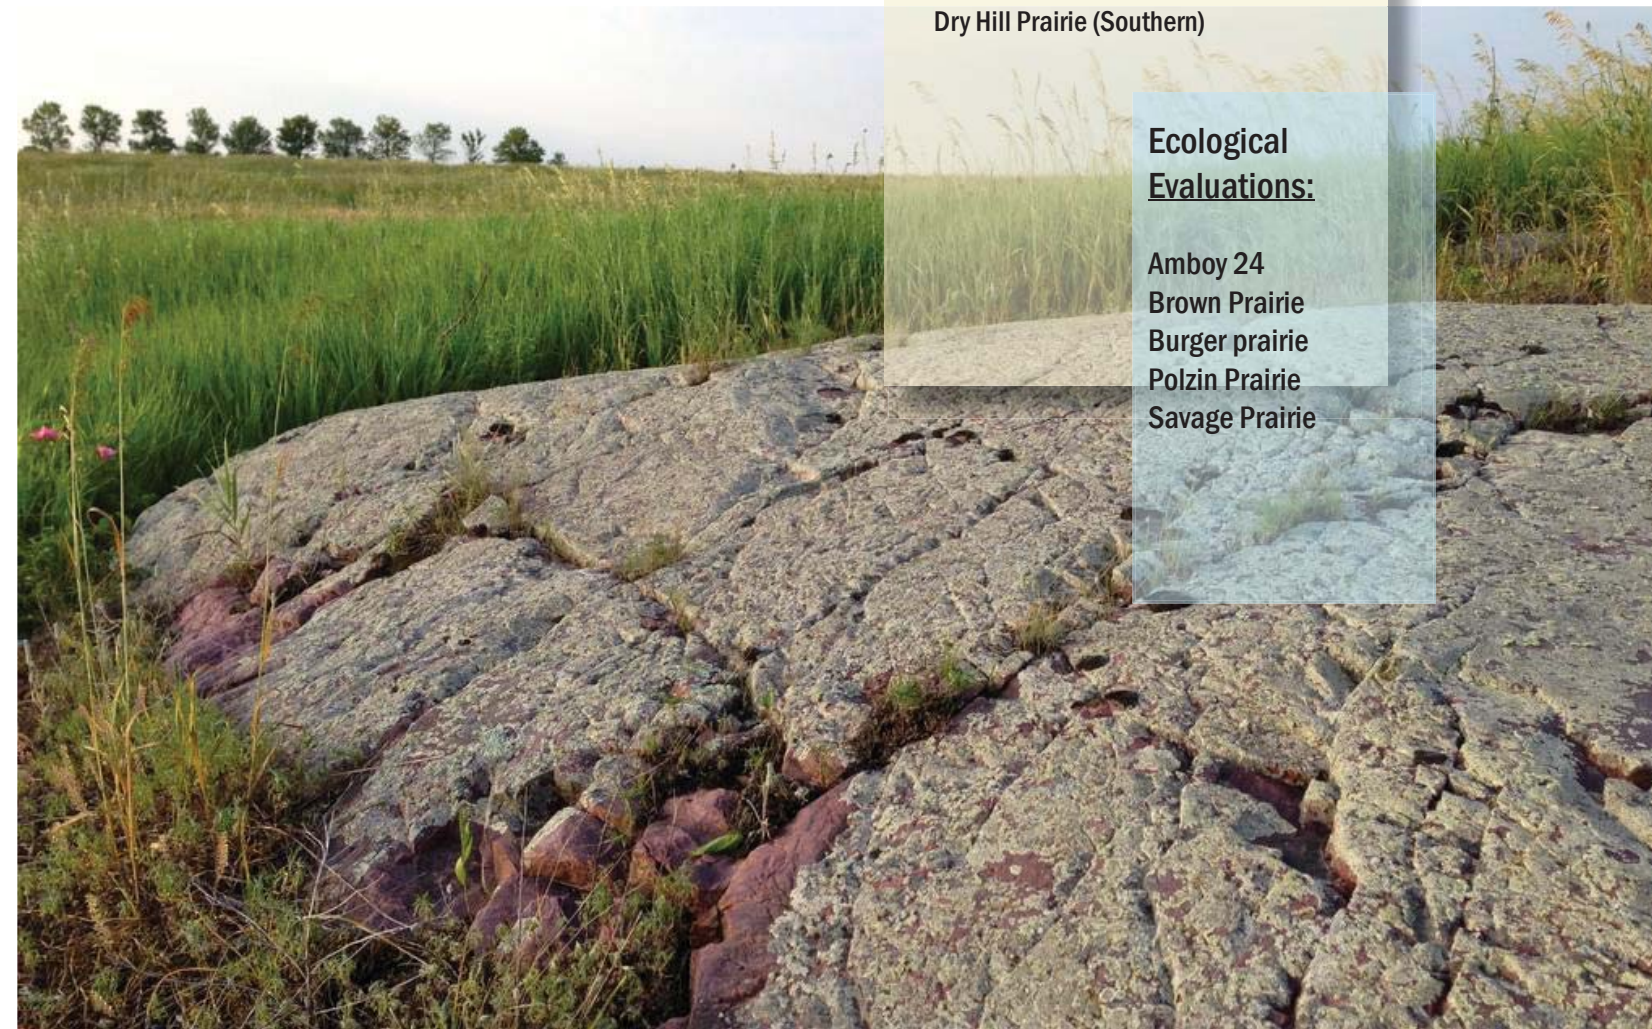

Ecological Evaluations:

- Amboy 24
- Brown Prairie
- Burger prairie
- Polzin Prairie
- Savage Prairie