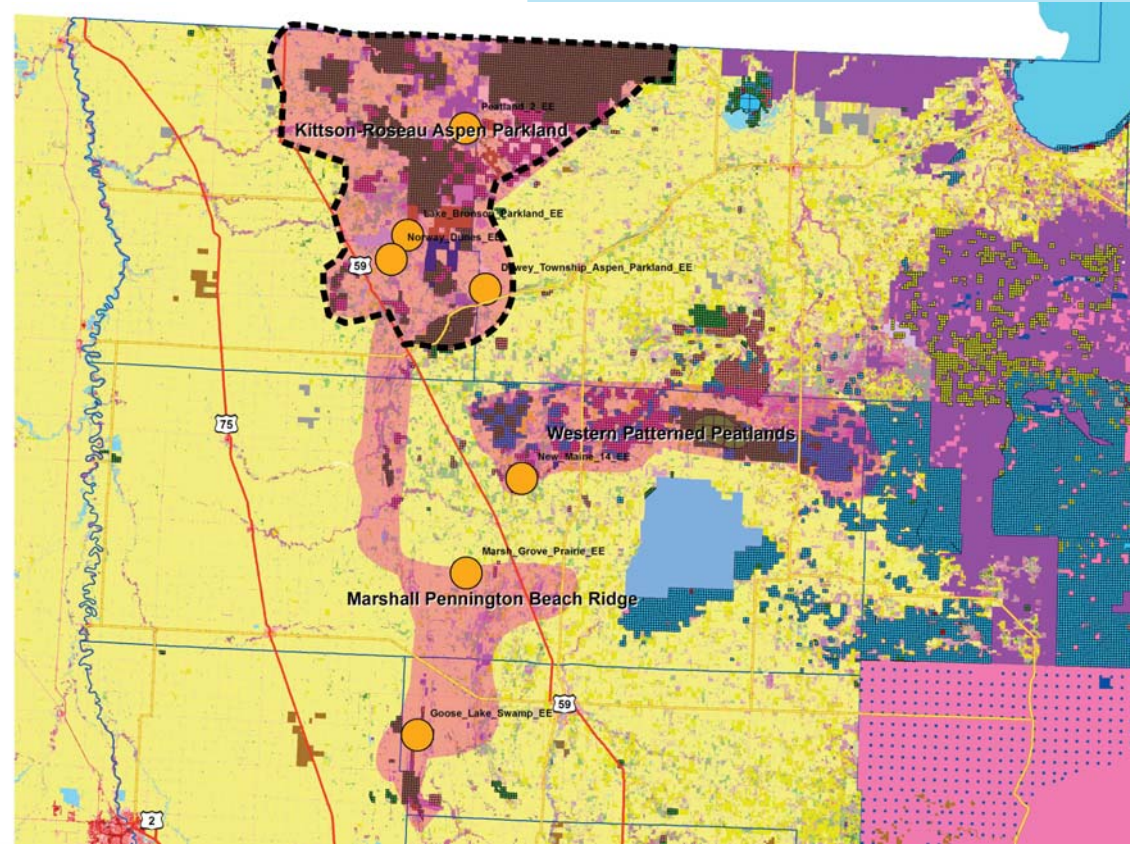

Kittson-Roseau Parkland Opportunity Area

Ecological Significance:

The Aspen Parkland is a transitional area of aspen, balsam poplar, oak and ash woodland and grassland that provides a dynamic interface between the prairie and the Boreal Forest. It encompasses a mosaic of wetlands, grasslands, brushlands, and woodlands that are dominated by quaking aspen in the plains of northwestern Minnesota, and the southern areas of Manitoba, Saskatchewan and Alberta. Aspen is typically a pioneering species that is quickly replaced by climax species. However, here it is a self-perpetuating community and usually doesn't senesce into other forest types as it responds to disturbances from fire, climate vagaries, and land use. It forms a wider ecotone than in other locations farther to the south, but it becomes much wider and rotates its orientation to more of an east-west axis in Canada. *This landscape--worthy of Province designation--may be vulnerable to a warming climate. Preserving this landscape will add to the resilience of this unique*

Ecological Evaluations:

- Dewey Thompson Aspen Parkland
- Lake Bronson Parkland
- Norway Dunes
- Peatland 2

Kittson-Roseau Parkland

Ecological Evaluations, Land Cover, Public Ownership

Please see Legend at the front of the Opportunity Area Descriptions for a key to this map

Kittson-Roseau Parkland

Marxan Prioritization, Element Occurrences