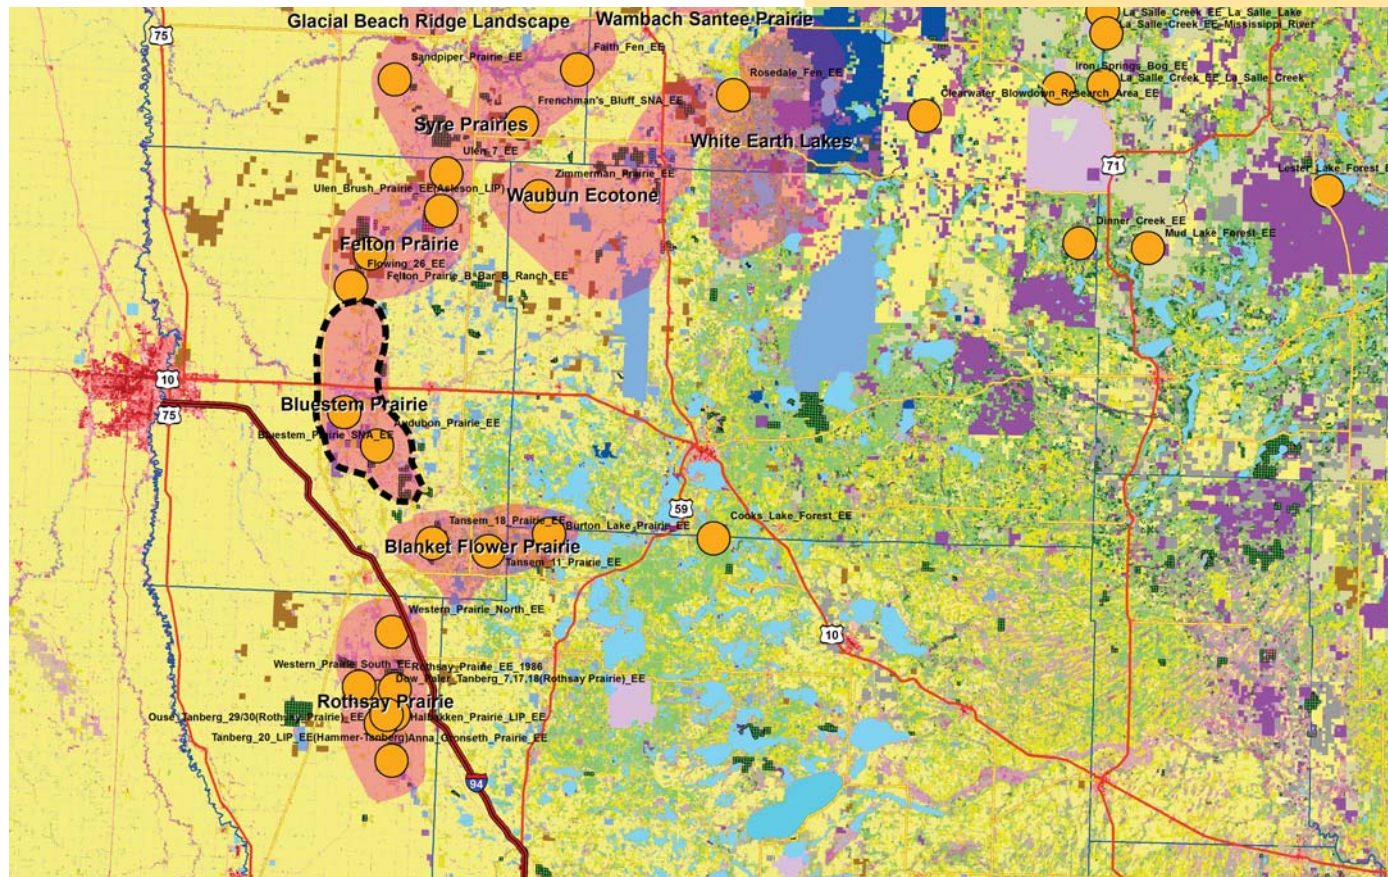

## Ecological Evaluations:

Audobon Prairie  
Bluestem Prairie

Photo courtesy of minnesotaseasons.com

# Bluestem Prairie

Ecological Evaluations, Land Cover, Public Ownership

Please see Legend at the front of the Opportunity Area Descriptions for a key to this map

# Bluestem Prairie

Marxan Prioritization, Element Occurrences