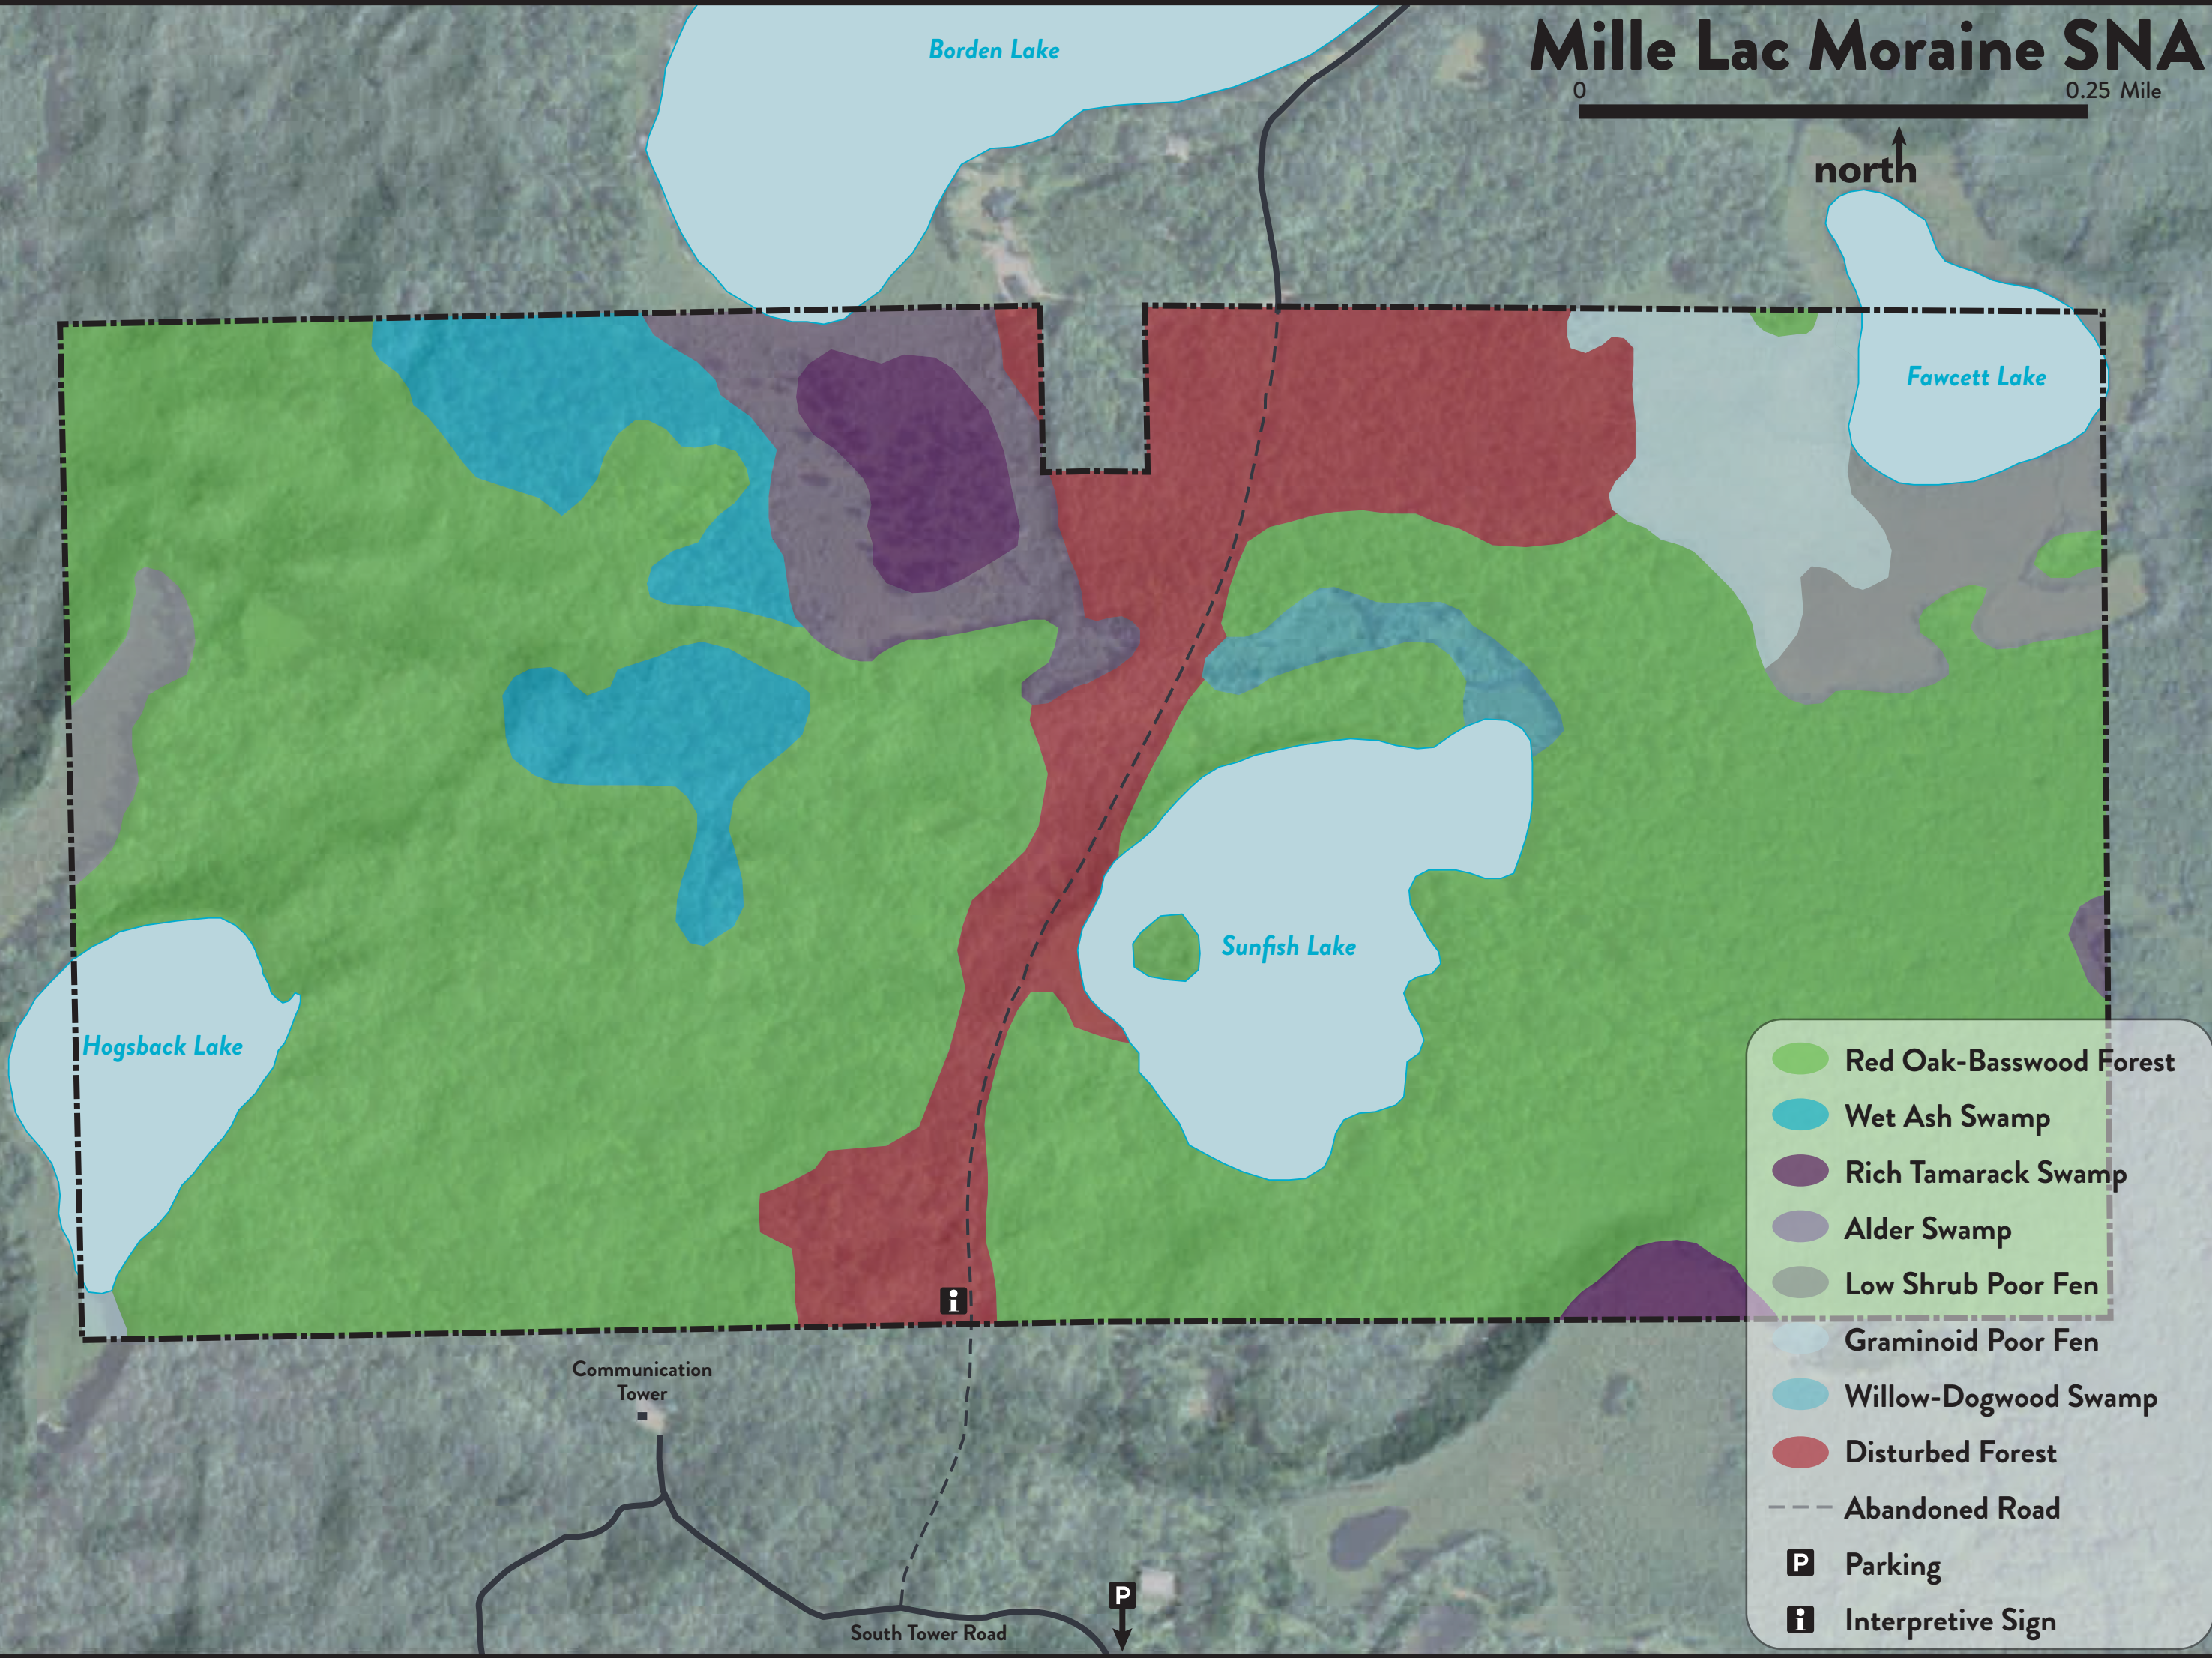

Mille Lac Moraine SNA

0 0.25 Mile

north ↑

-  Red Oak-Basswood Forest
-  Wet Ash Swamp
-  Rich Tamarack Swamp
-  Alder Swamp
-  Low Shrub Poor Fen
-  Graminoid Poor Fen
-  Willow-Dogwood Swamp
-  Disturbed Forest
-  Abandoned Road
-  Parking
-  Interpretive Sign