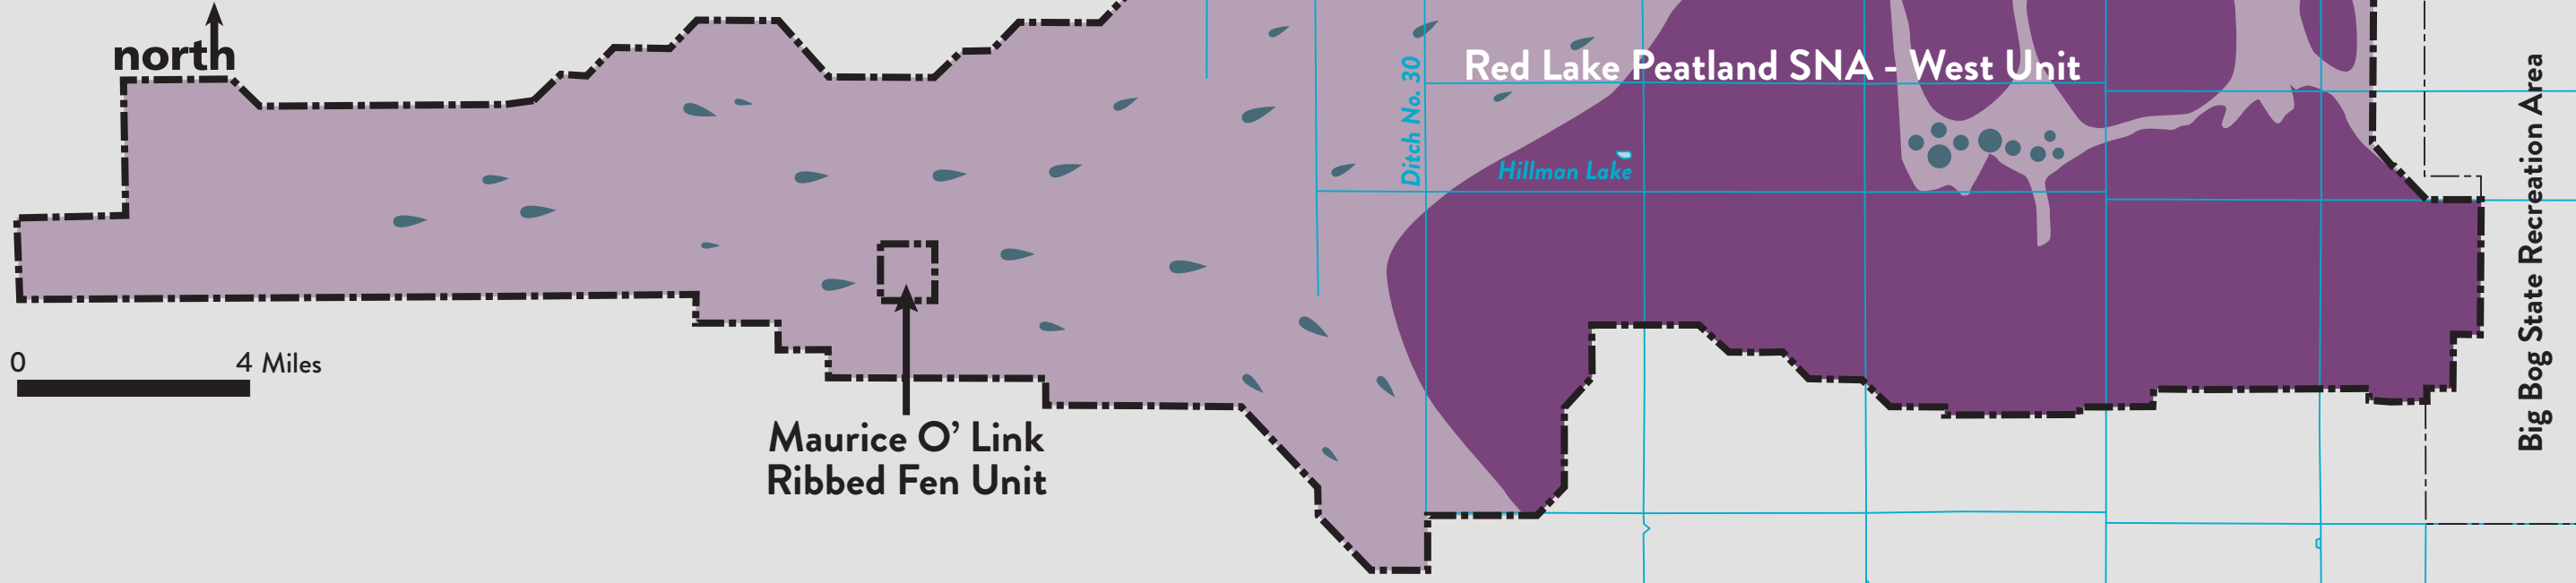

# Red Lake Peatland SNA

Lake of the Woods County  
Beltrami County

-  Bog
-  Fen
-  Teardrop Island
-  Circular Island
-  Drainage Ditch

0 4 Miles

north

Maurice O' Link  
Ribbed Fen Unit

Red Lake Peatland SNA - West Unit

Big Bog State Recreation Area

Lake of the Woods County

72

Beltrami County  
Koochiching County

Red Lake Peatland SNA - East Unit

Big Bog State  
Recreation Area

0 4 Miles

Upper Red Lake

72

Red Lake Peatland

Red Lake Peatland

Big Bog State  
Recreation Area