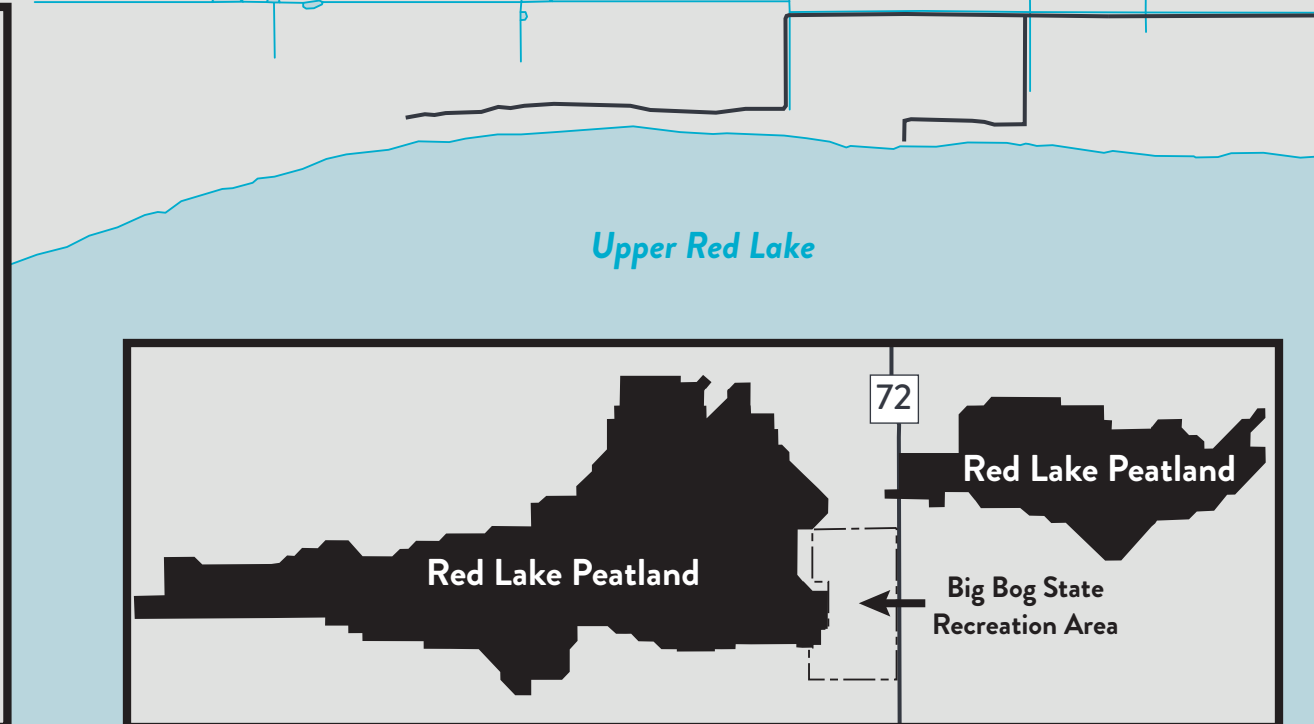

# Red Lake Peatland SNA

Lake of the Woods County  
Beltrami County

-  Bog
-  Fen
-  Teardrop Island
-  Circular Island
-  Drainage Ditch

0 4 Miles

north

Maurice O' Link  
Ribbed Fen Unit

Red Lake Peatland SNA - West Unit

Big Bog State Recreation Area

Lake of the Woods County

72

Beltrami County  
Koochiching County

Red Lake Peatland SNA - East Unit

Big Bog State  
Recreation Area

0 4 Miles

Upper Red Lake

72

Red Lake Peatland

Red Lake Peatland

Big Bog State  
Recreation Area