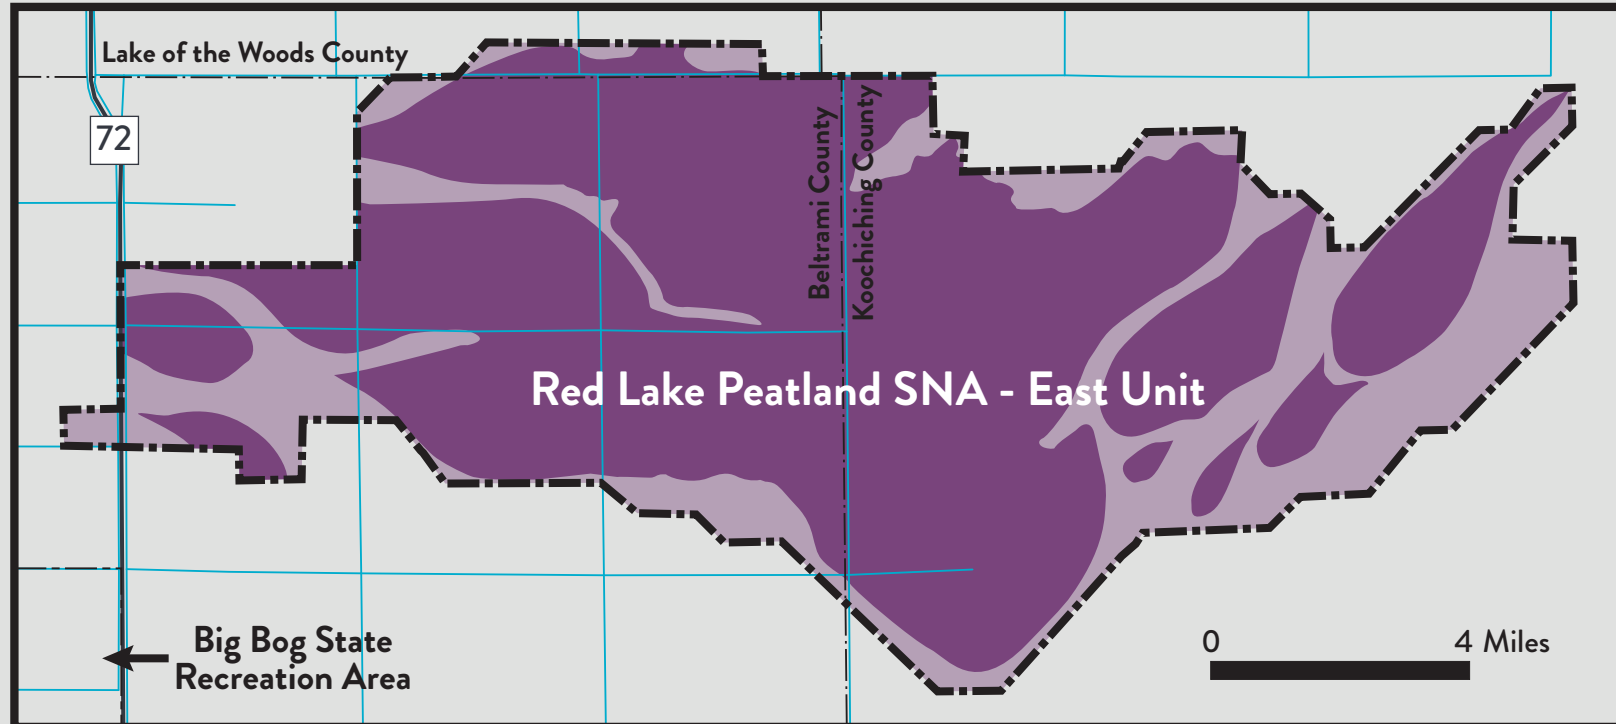

# Red Lake Peatland SNA

Lake of the Woods County  
Beltrami County

-  Bog
-  Fen
-  Teardrop Island
-  Circular Island
-  Drainage Ditch

0 4 Miles

north

Maurice O' Link  
Ribbed Fen Unit

Red Lake Peatland SNA - West Unit

Big Bog State Recreation Area

Lake of the Woods County

72

Beltrami County  
Koochiching County

Red Lake Peatland SNA - East Unit

Big Bog State  
Recreation Area

0 4 Miles

Upper Red Lake

72

Red Lake Peatland

Red Lake Peatland

Big Bog State  
Recreation Area