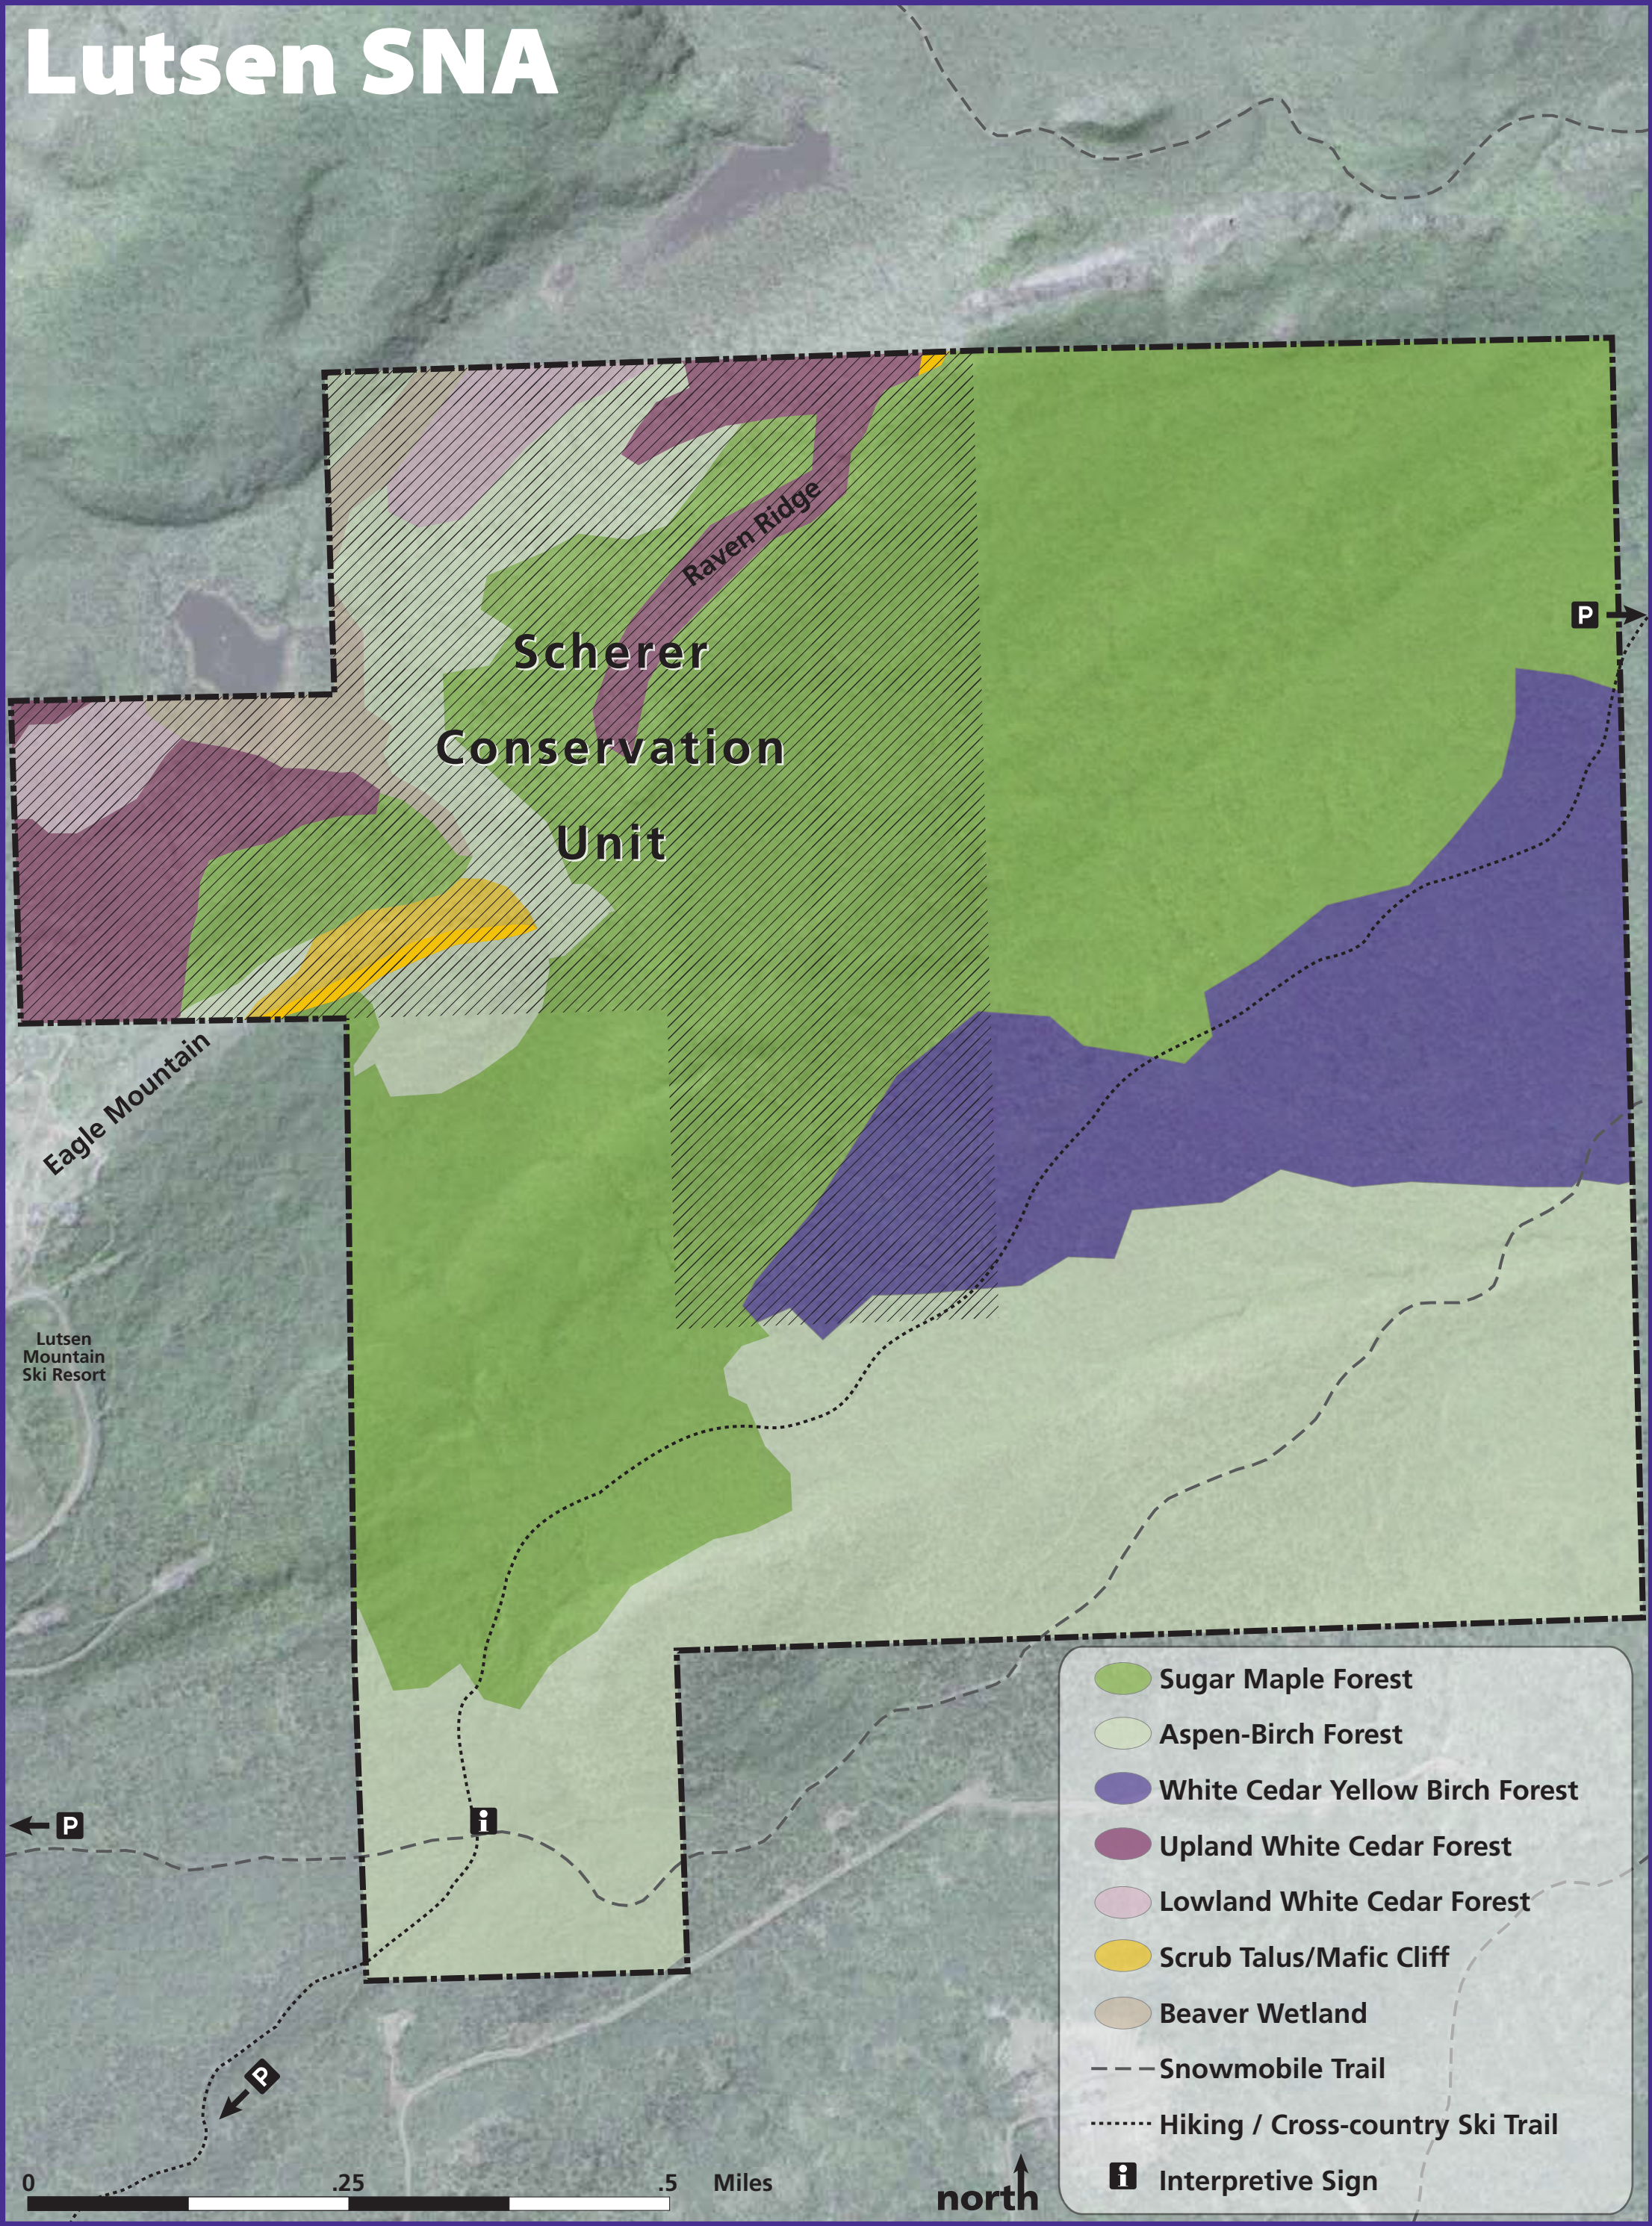

Lutsen SNA

Scherer
Conservation
Unit

Raven Ridge

Eagle Mountain

Lutsen
Mountain
Ski Resort

- Sugar Maple Forest
- Aspen-Birch Forest
- White Cedar Yellow Birch Forest
- Upland White Cedar Forest
- Lowland White Cedar Forest
- Scrub Talus/Mafic Cliff
- Beaver Wetland
- Snowmobile Trail
- Hiking / Cross-country Ski Trail
- Interpretive Sign

0 .25 .5 Miles

north ↑