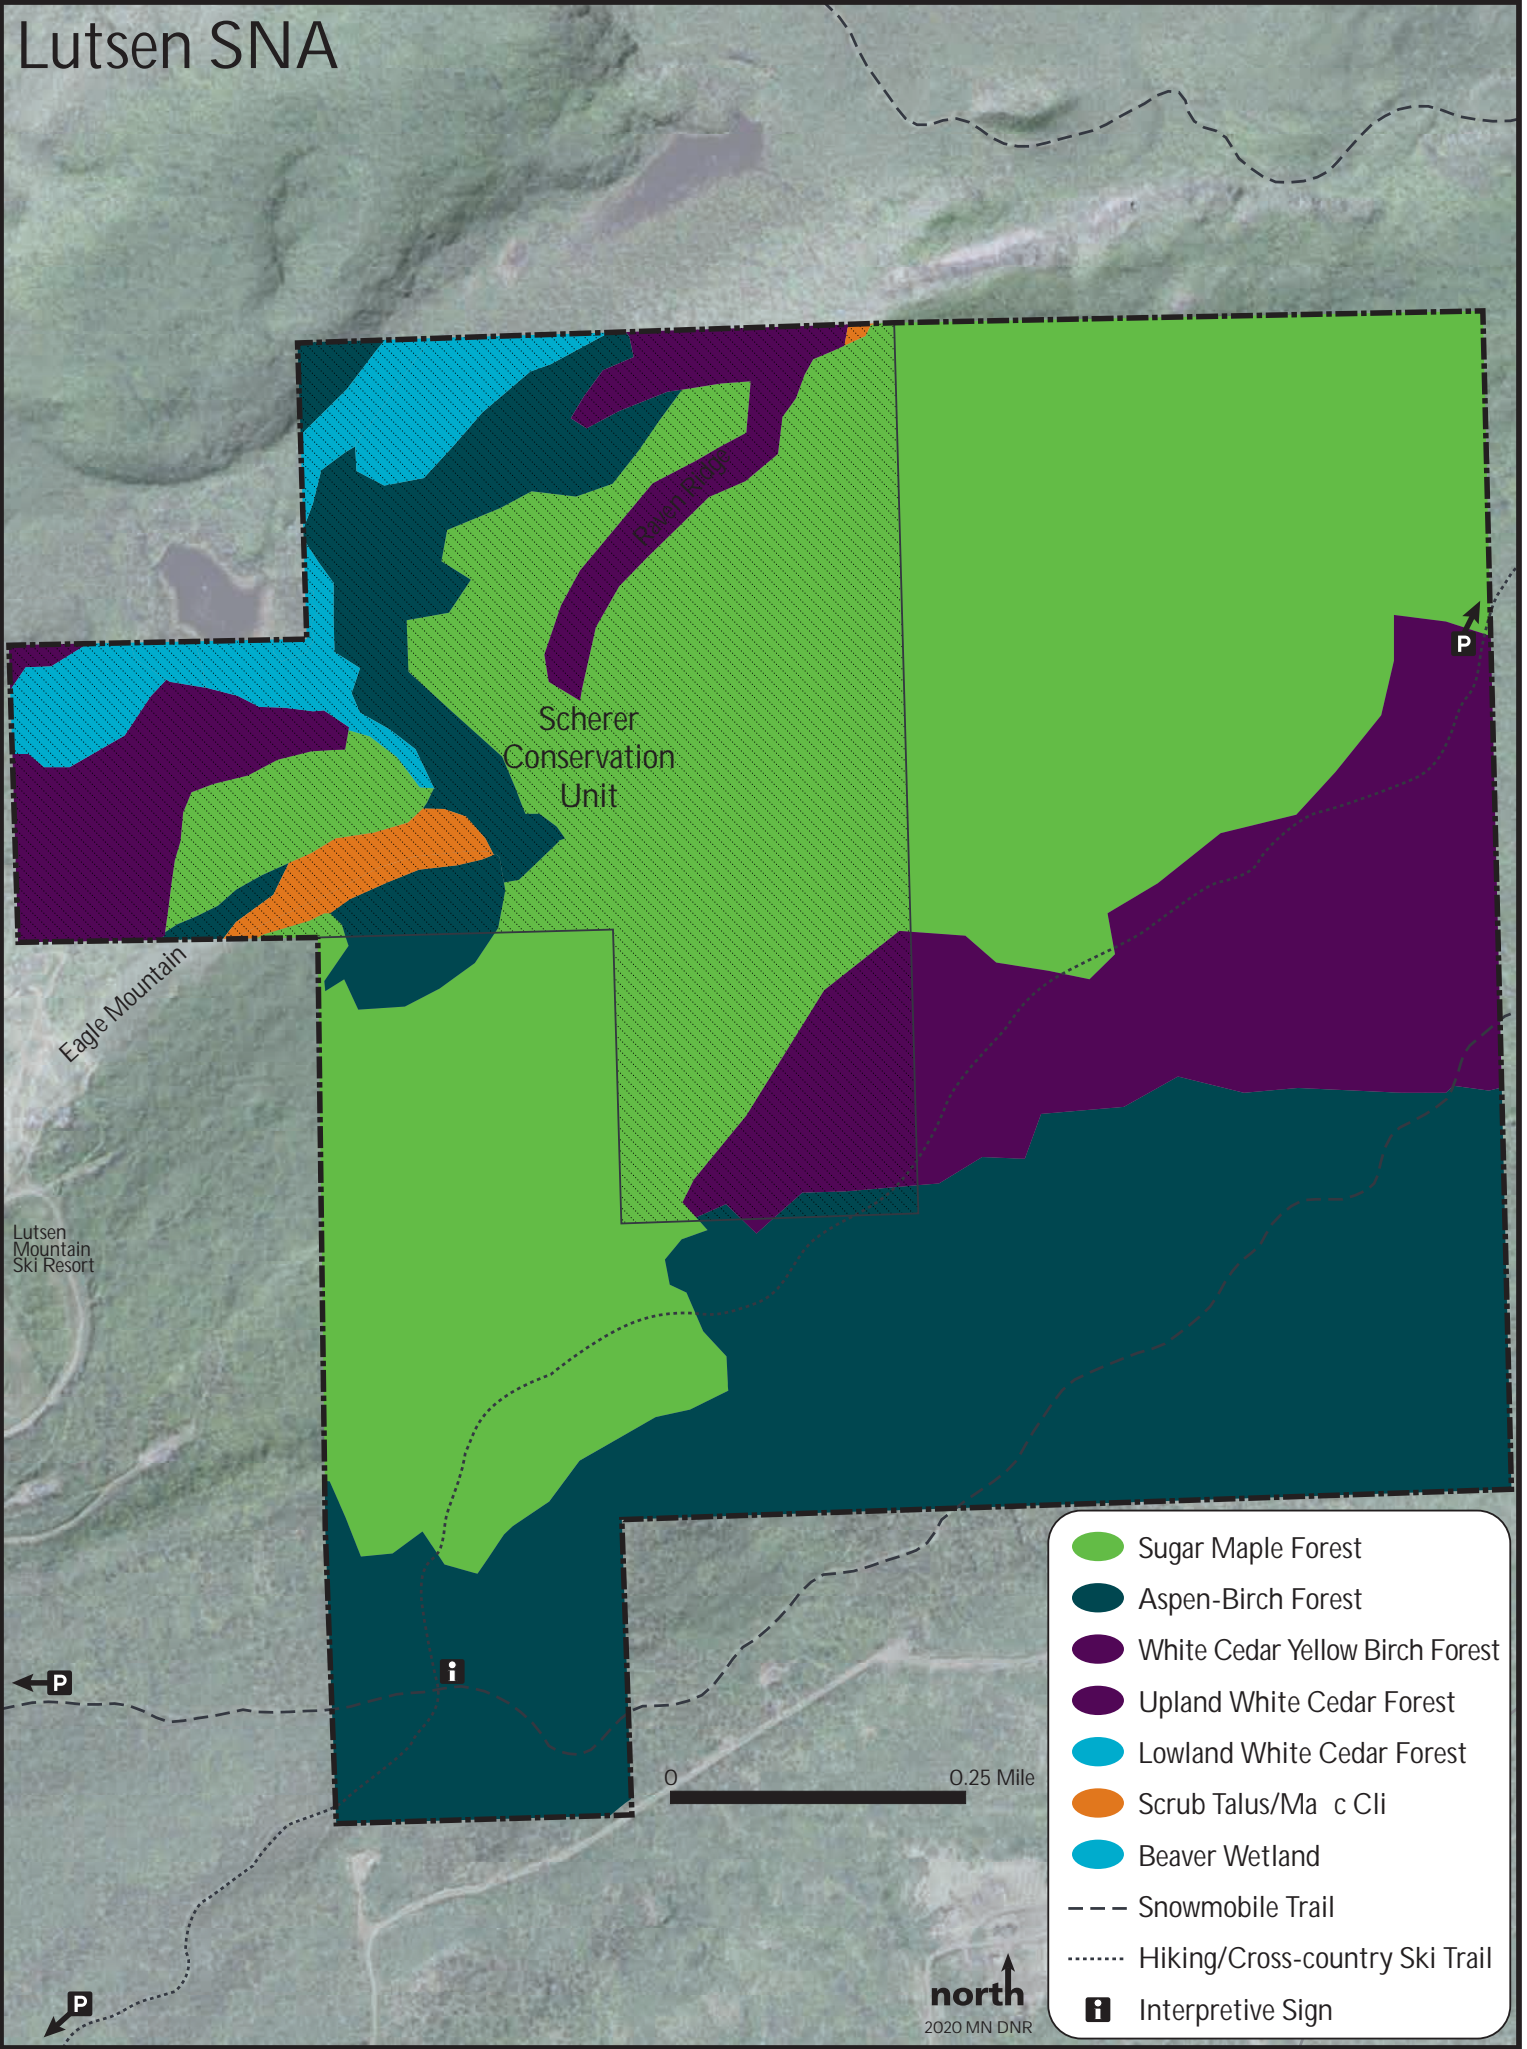

# Lutsen SNA

- Sugar Maple Forest
- Aspen-Birch Forest
- White Cedar Yellow Birch Forest
- Upland White Cedar Forest
- Lowland White Cedar Forest
- Scrub Talus/Ma c Cli
- Beaver Wetland
- Snowmobile Trail
- Hiking/Cross-country Ski Trail
- Interpretive Sign

0 0.25 Mile

north  
2020 MN DNR