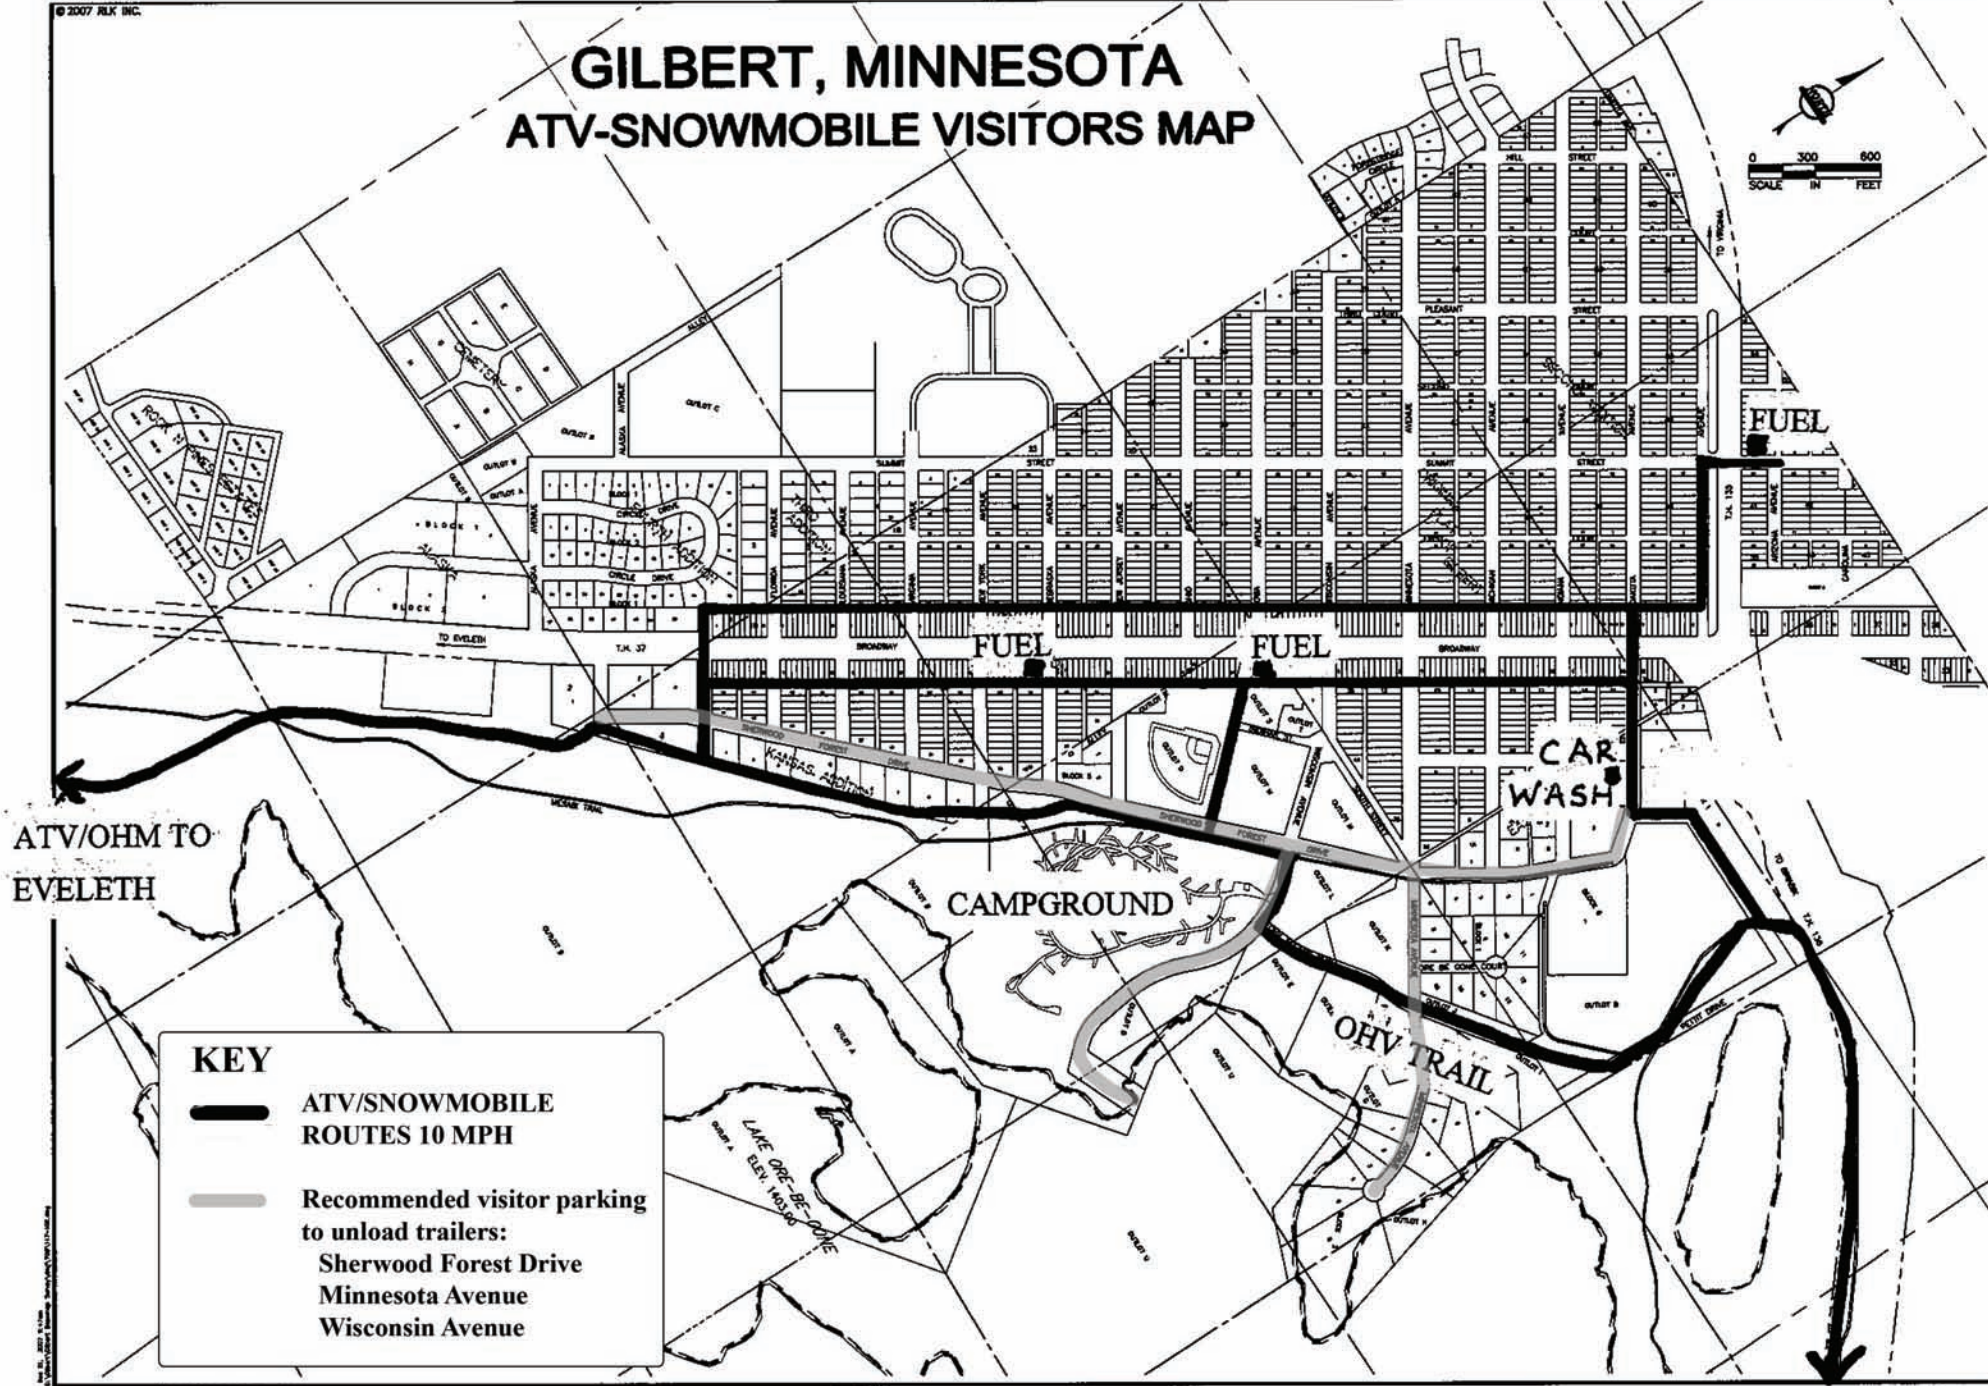

GILBERT, MINNESOTA ATV-SNOWMOBILE VISITORS MAP

ATV/OHM TO
EVELETH

OHV RIDING AREA

KEY

-  ATV/SNOWMOBILE ROUTES 10 MPH
-  Recommended visitor parking to unload trailers:
Sherwood Forest Drive
Minnesota Avenue
Wisconsin Avenue