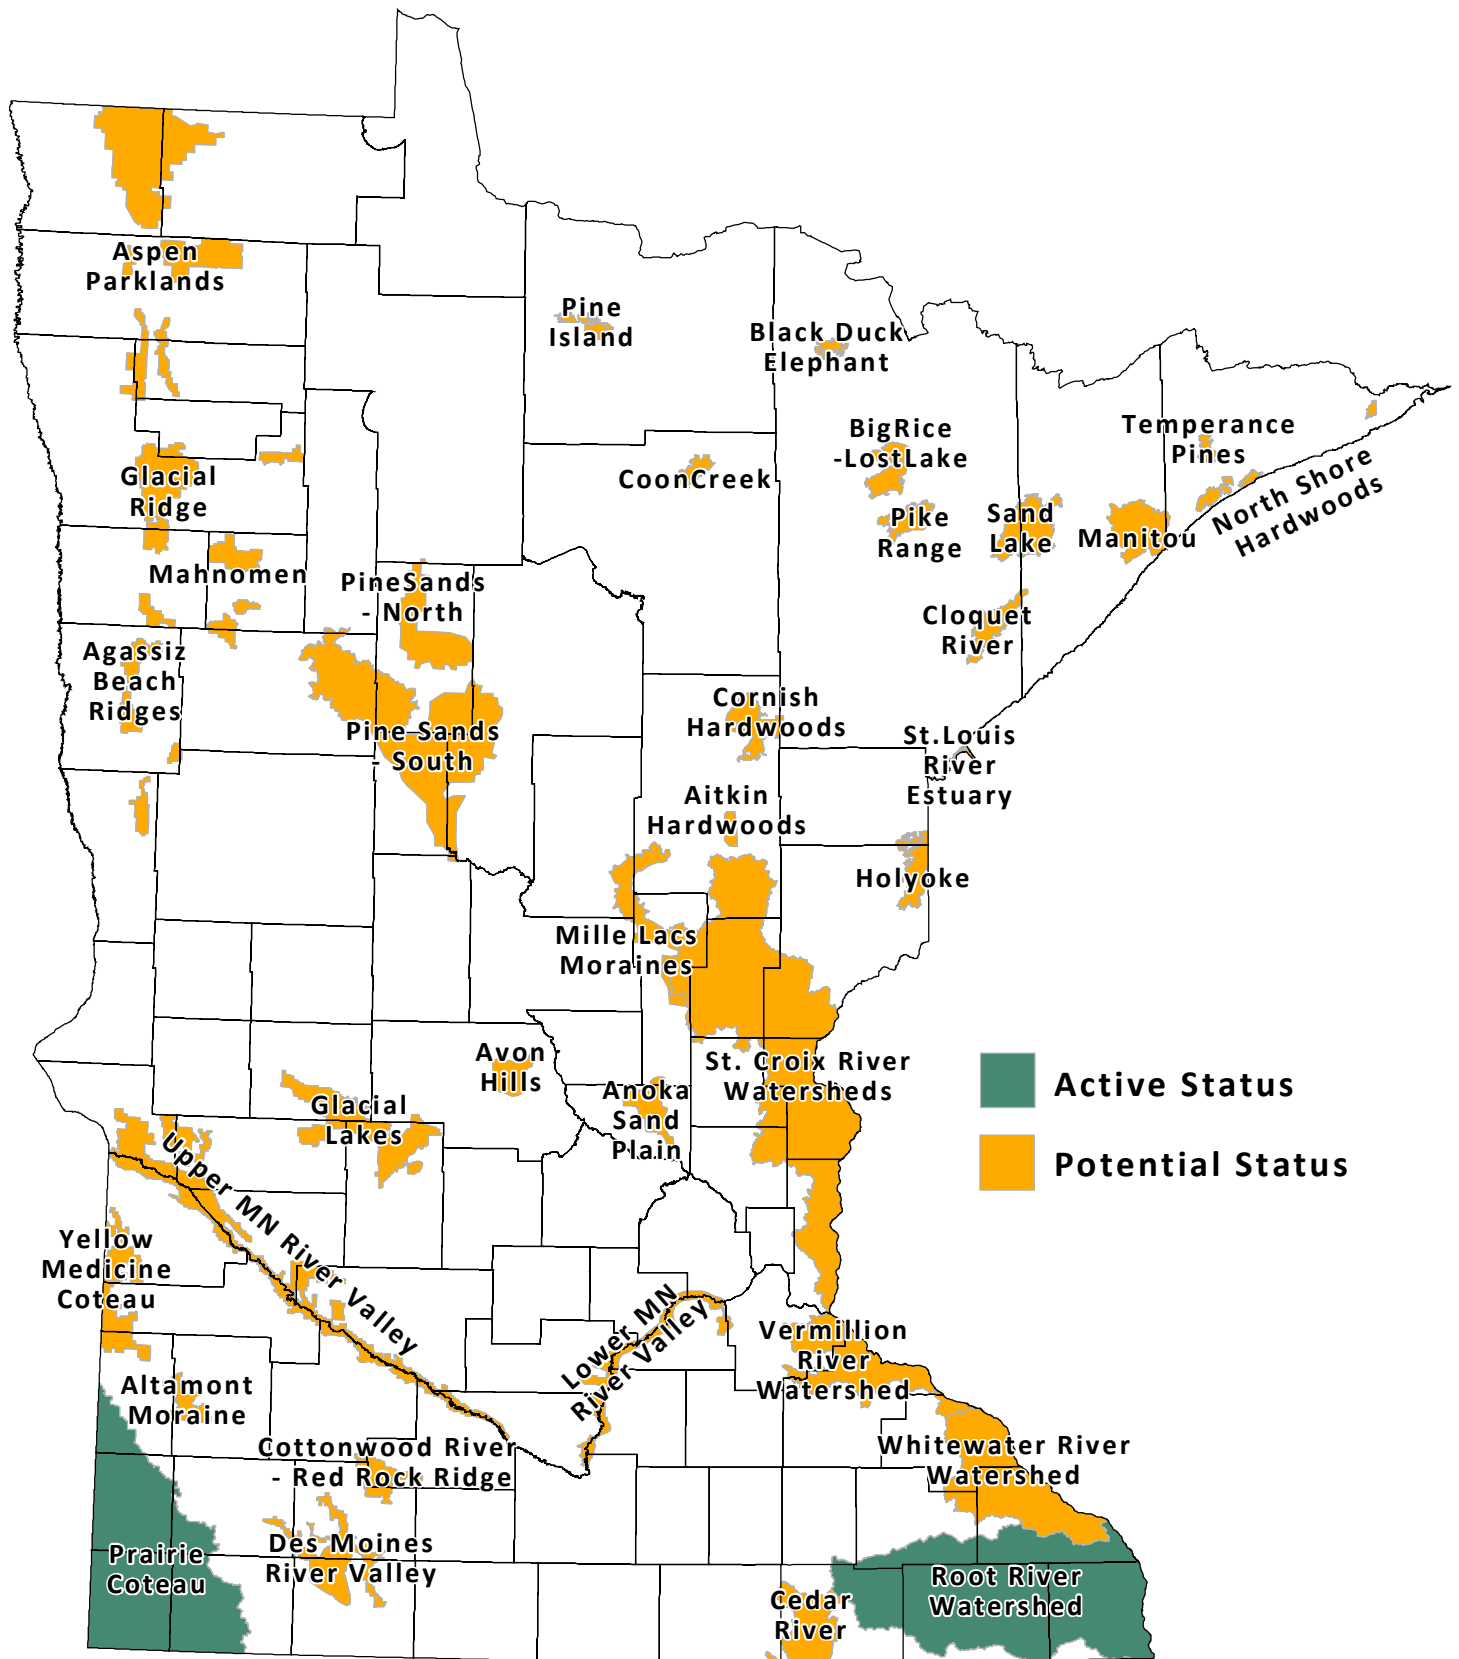

# Conservation Focus Areas (CFA) Status 2015 - 2025 MN Wildlife Action Plan

Conservation focus areas (CFAs) are places with the need for and/or the opportunity to focus conservation activities with multiple partners to improve habitat for and populations of Species in Greatest Conservation Need. They do not necessarily represent areas of highest ecological value. As part of the MNWAP, at least six CFAs will be selected for implementation from 2015 to 2025.