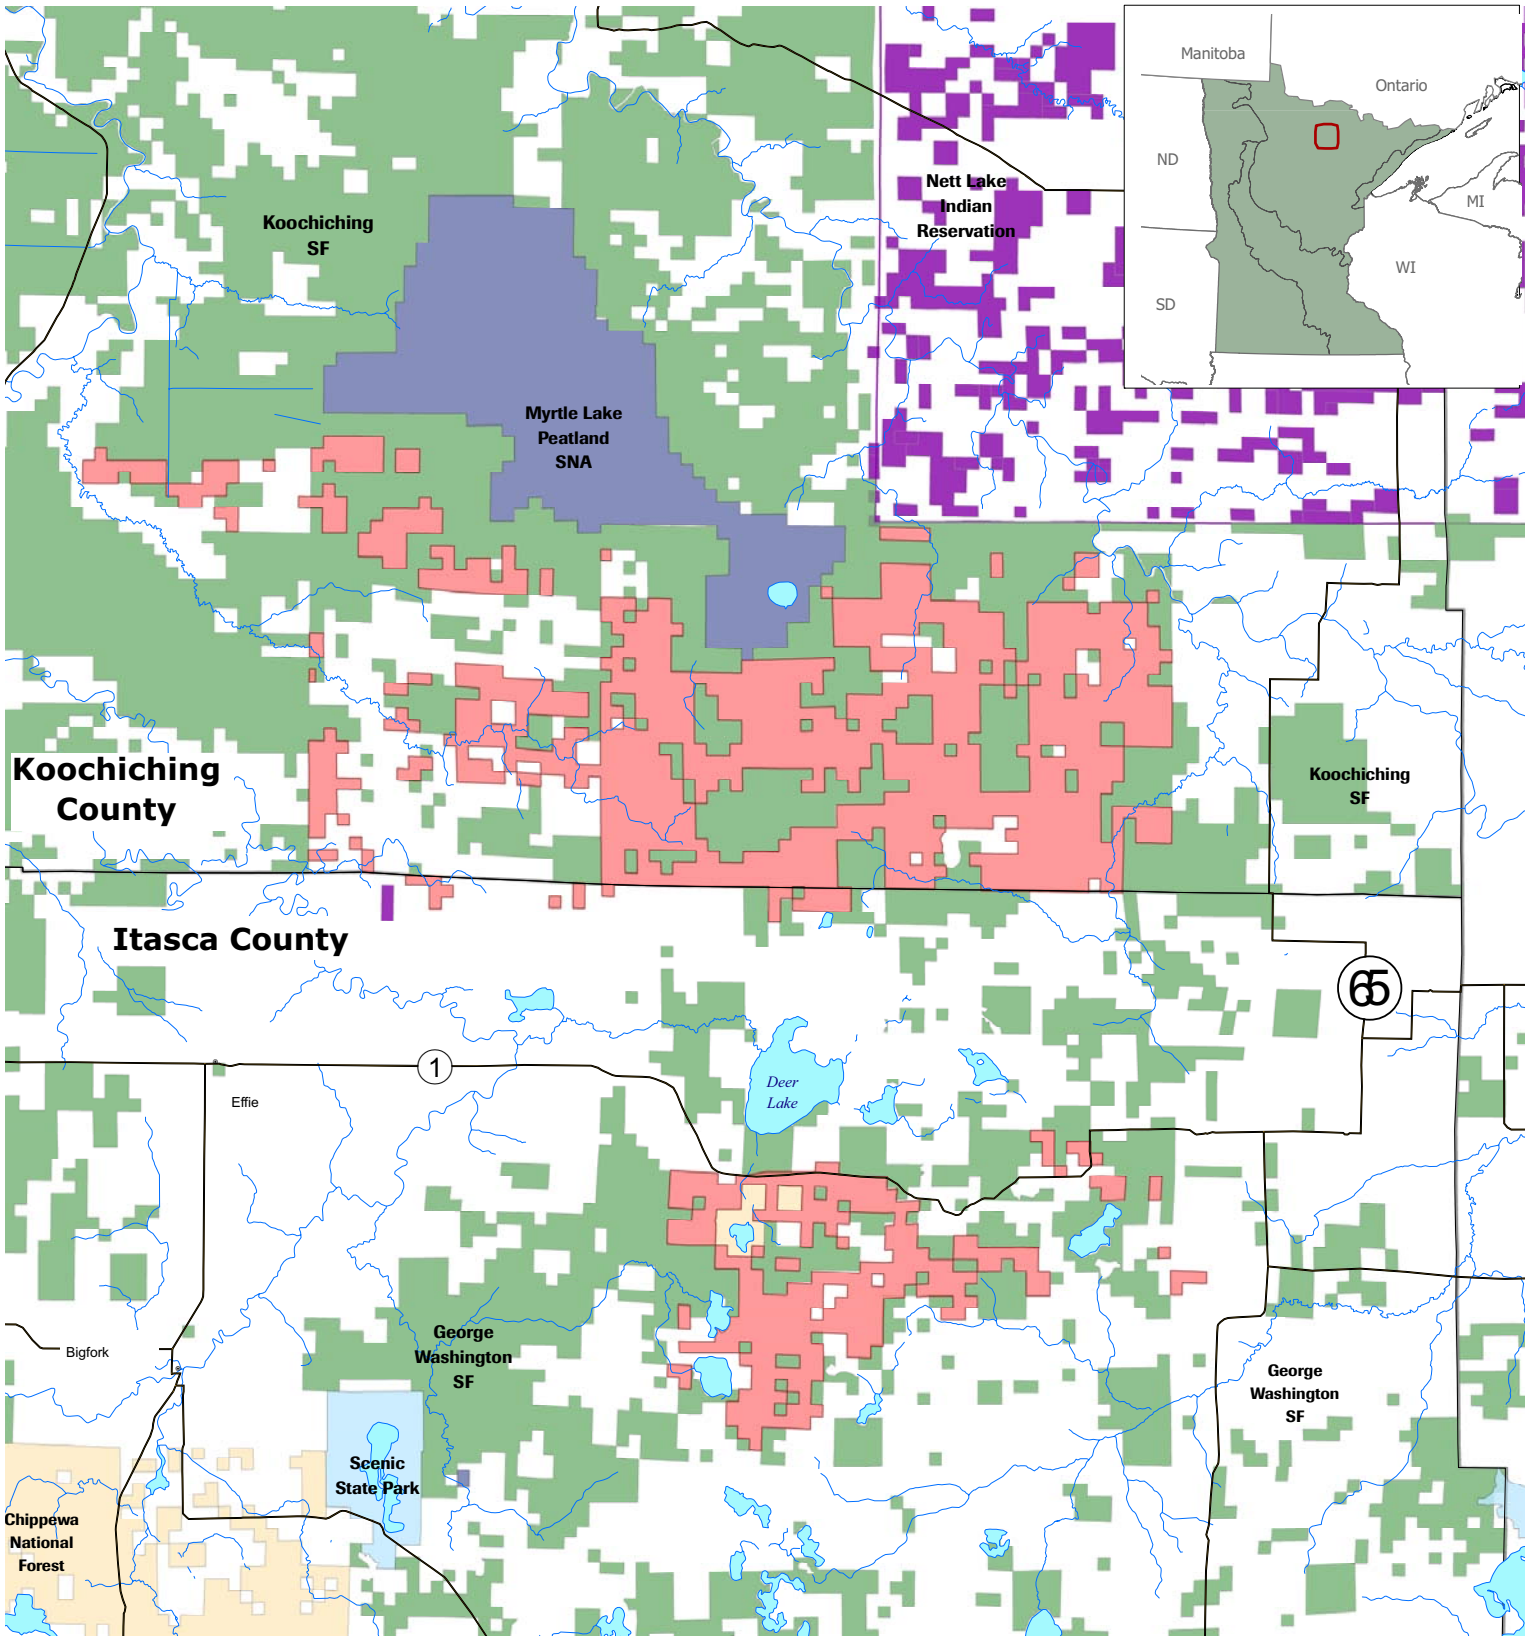

Koochiching-Washington Forest Legacy Project

Koochiching and Itasca Counties

- Conservation Easement
- DNR - Scientific & Natural Area
- DNR - State Park
- DNR - State Forest Ownership
- Federal - National Forest Ownership
- Nett Lake Indian Reservation
- Tribal Ownership

- Highway (U.S. or State)
- Local Road
- County Boundary
- Cities/Towns (Population)**
- 5,000 - 25,000
- Under 5,000
- SF - State Forest
- SNA - Scientific & Natural Area